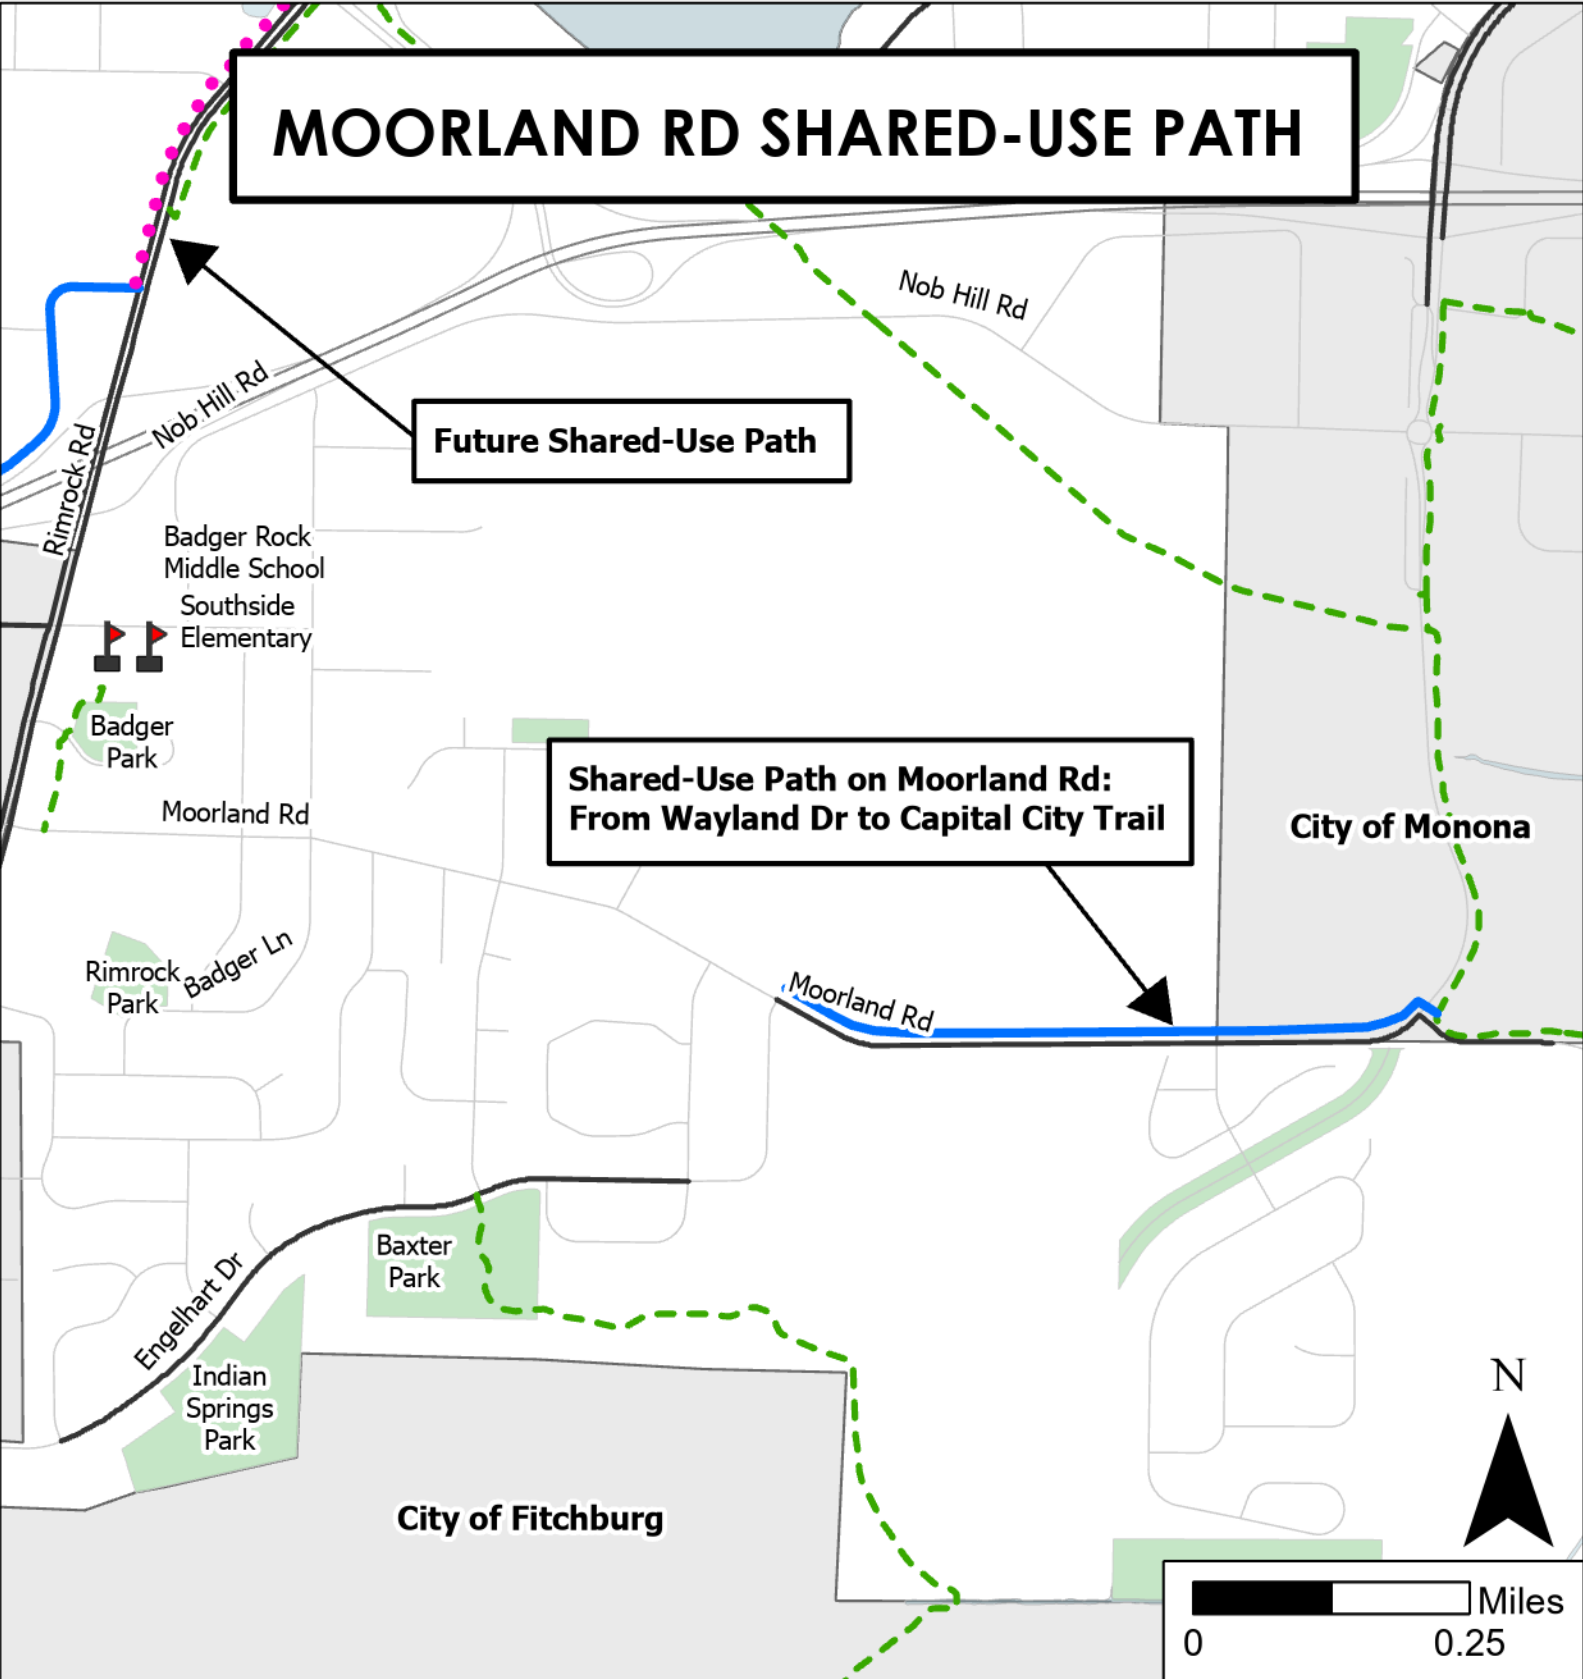

# MOORLAND RD SHARED-USE PATH

**Future Shared-Use Path**

**Shared-Use Path on Moorland Rd:  
From Wayland Dr to Capital City Trail**

# W. BELTLINE FRONTAGE RD SHARED-USE PATH

Shared-Use Path on W. Beltline Frontage Rd:  
From Seminole Hwy to Landmark Pl

## Legend

-  Potential TAP Projects
-  Existing On-Street Bike Facility
-  Existing Bike Paths
-  Parks

**Shared-Use Path on Woodward Dr:  
From Sheridan Dr to Forster Dr &  
Marcy Dr**

### Legend

- Potential TAP Projects
- - - Existing Bike Paths

- Existing On-Street Bike Facility
- Parks