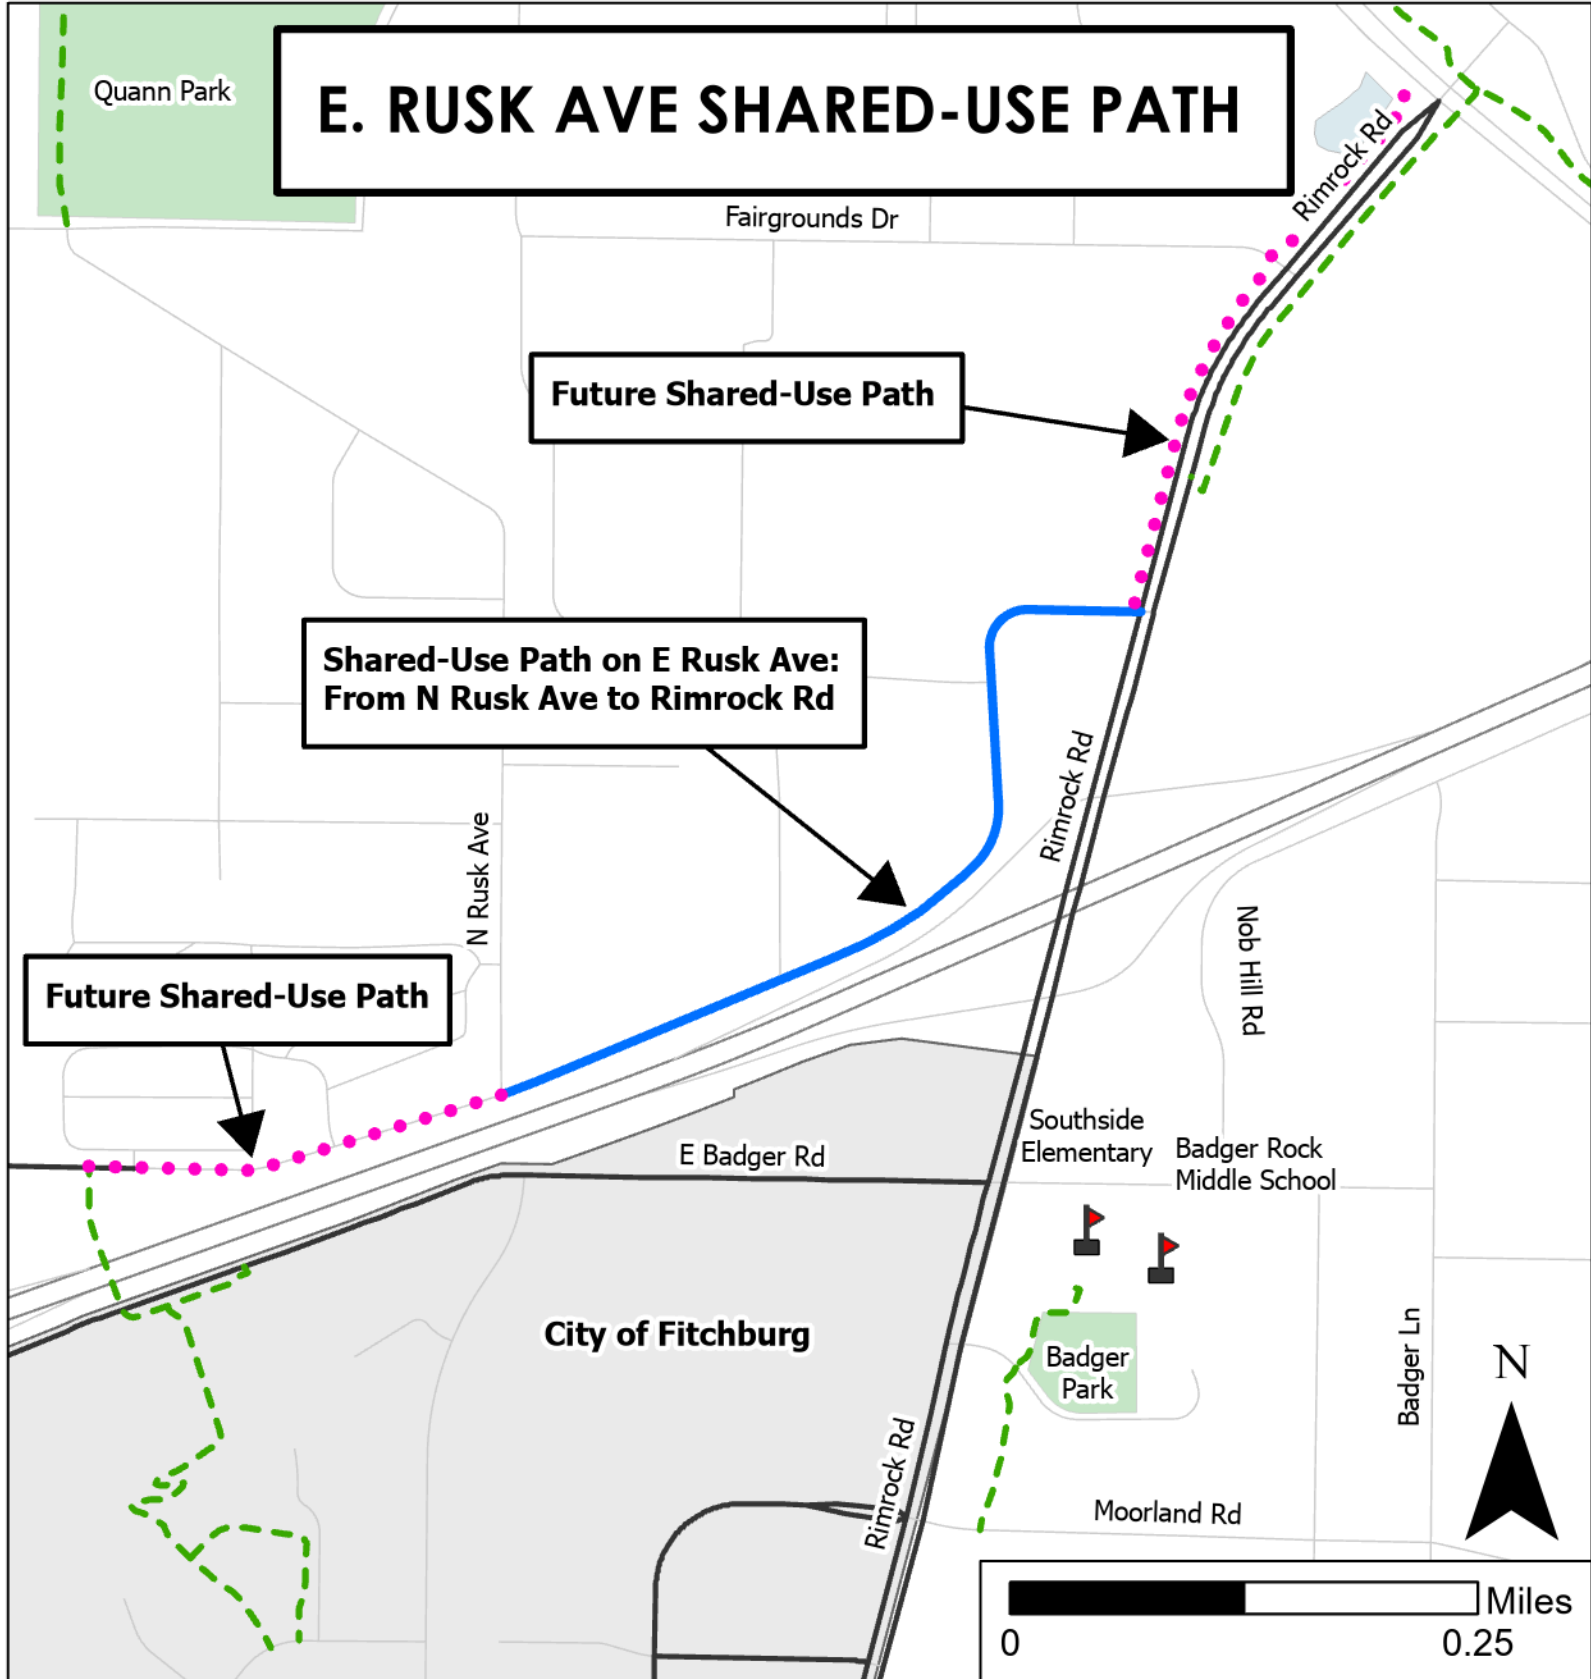

Legend

- Potential TAP Projects
- ⋯ Funded Future Projects
- - - Existing Bike Paths
- Existing On-Street Bike Facility
- ▣ Schools
- Parks