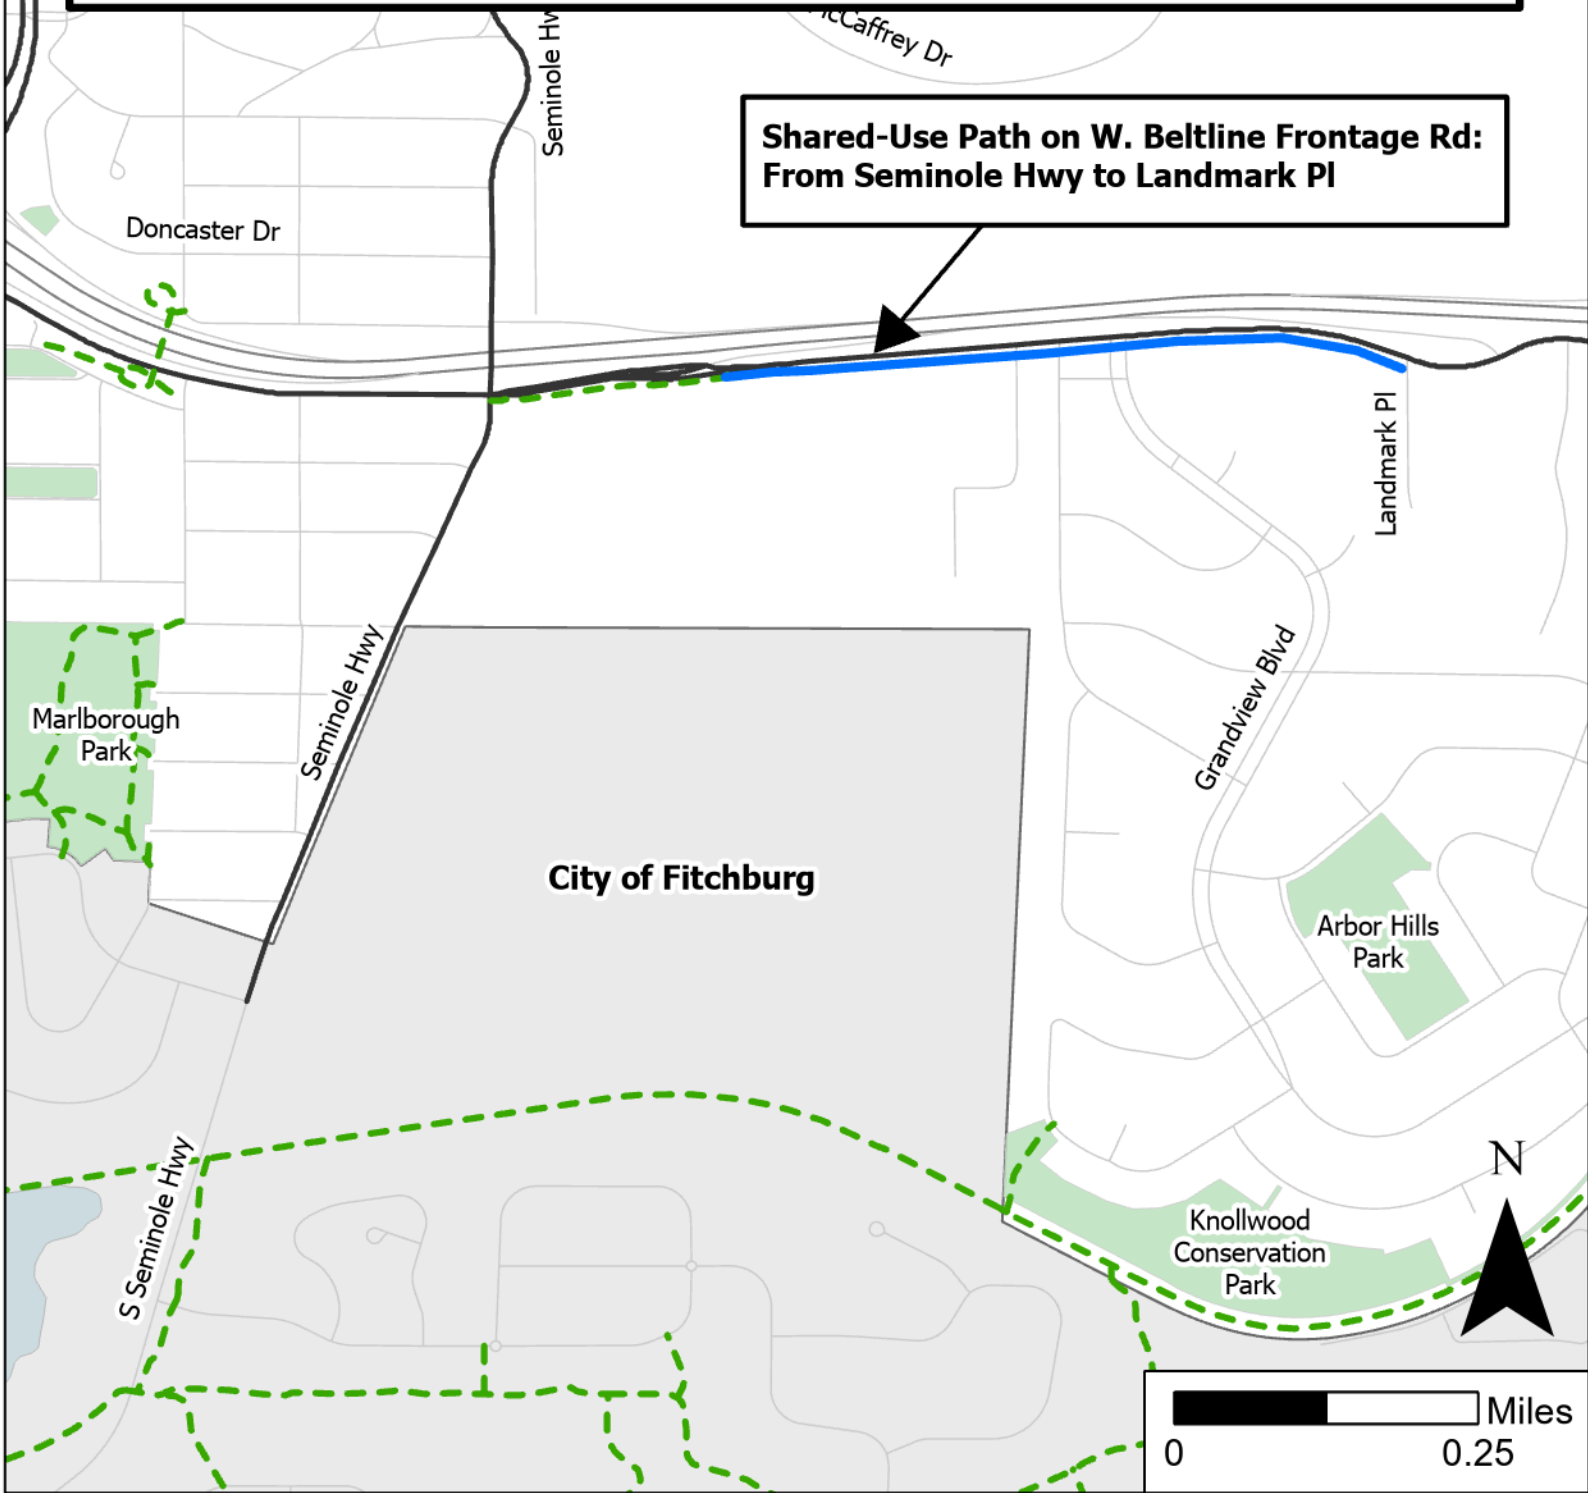

# MOORLAND RD SHARED-USE PATH

**Future Shared-Use Path**

**Shared-Use Path on Moorland Rd:  
From Wayland Dr to Capital City Trail**

# W. BELTLINE FRONTAGE RD SHARED-USE PATH

Shared-Use Path on W. Beltline Frontage Rd:  
From Seminole Hwy to Landmark Pl

## Legend

-  Potential TAP Projects
-  Existing On-Street Bike Facility
-  Existing Bike Paths
-  Parks

**Shared-Use Path on Woodward Dr:  
From Sheridan Dr to Forster Dr &  
Marcy Dr**