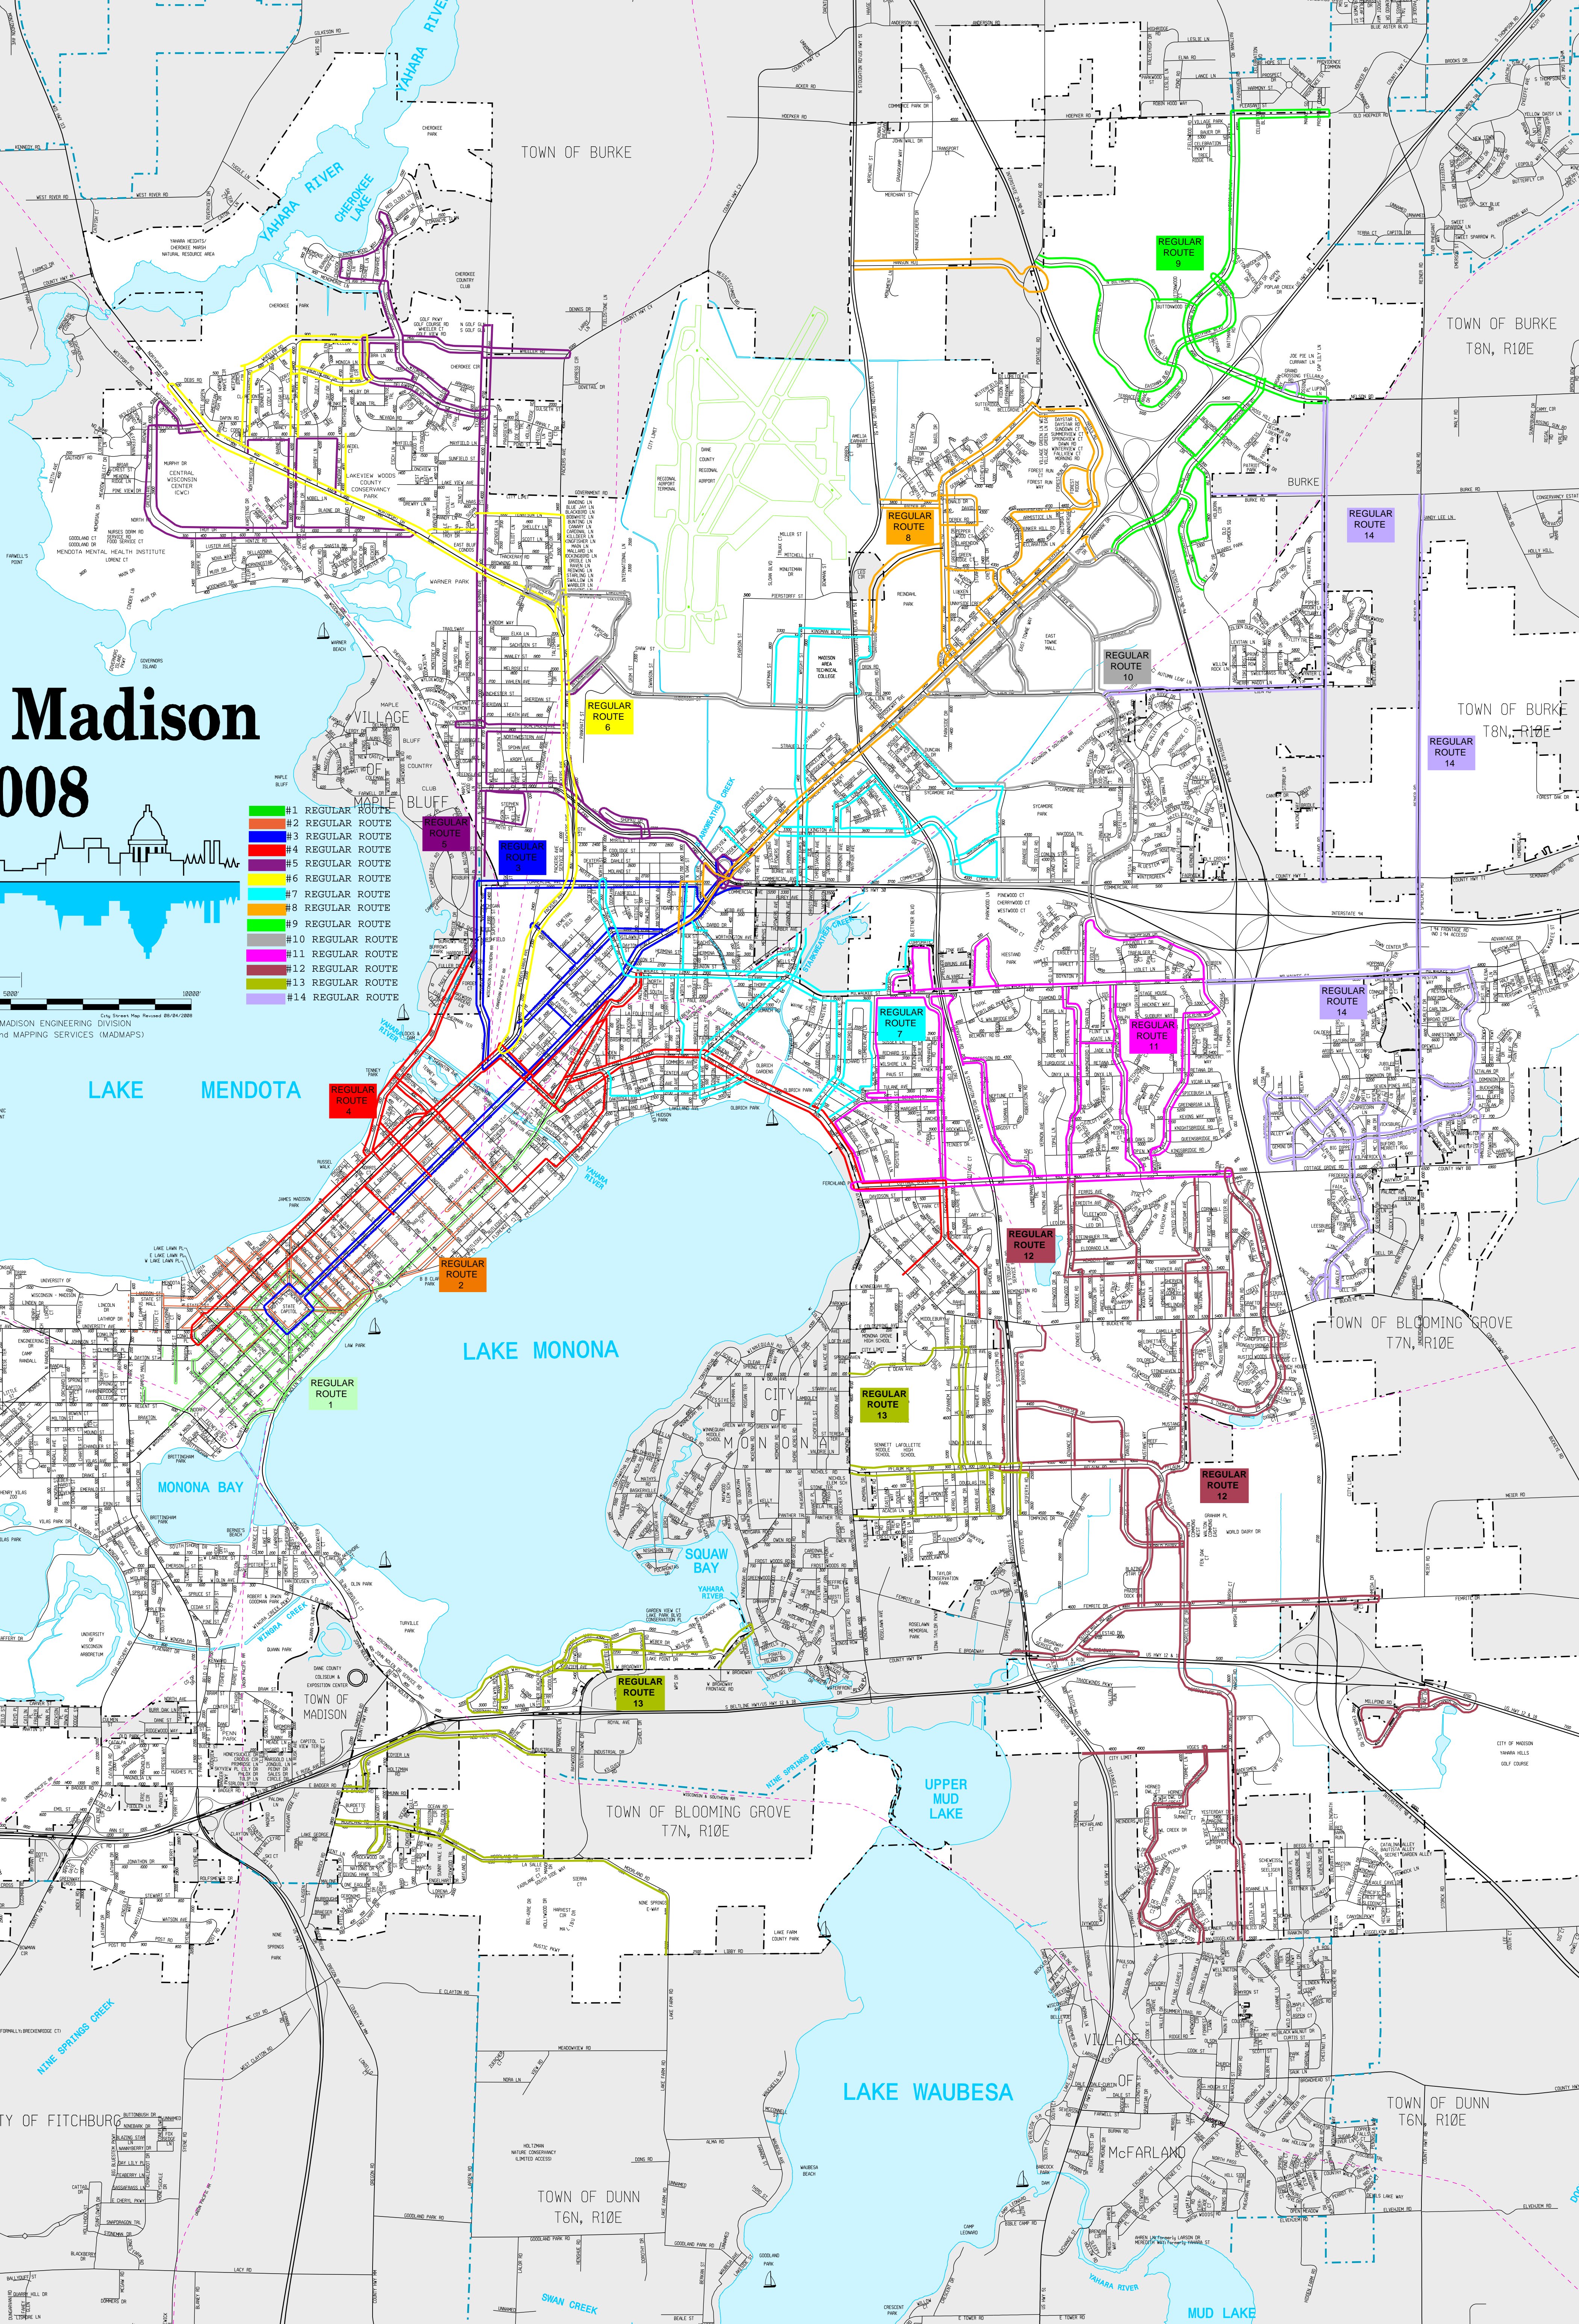

# Madison 2008

- #1 REGULAR ROUTE
- #2 REGULAR ROUTE
- #3 REGULAR ROUTE
- #4 REGULAR ROUTE
- #5 REGULAR ROUTE
- #6 REGULAR ROUTE
- #7 REGULAR ROUTE
- #8 REGULAR ROUTE
- #9 REGULAR ROUTE
- #10 REGULAR ROUTE
- #11 REGULAR ROUTE
- #12 REGULAR ROUTE
- #13 REGULAR ROUTE
- #14 REGULAR ROUTE

MADISON ENGINEERING DIVISION  
and MAPPING SERVICES (MADMAPS)

LAKE MENDOTA

LAKE MONONA

LAKE WAUBESA

MUD LAKE