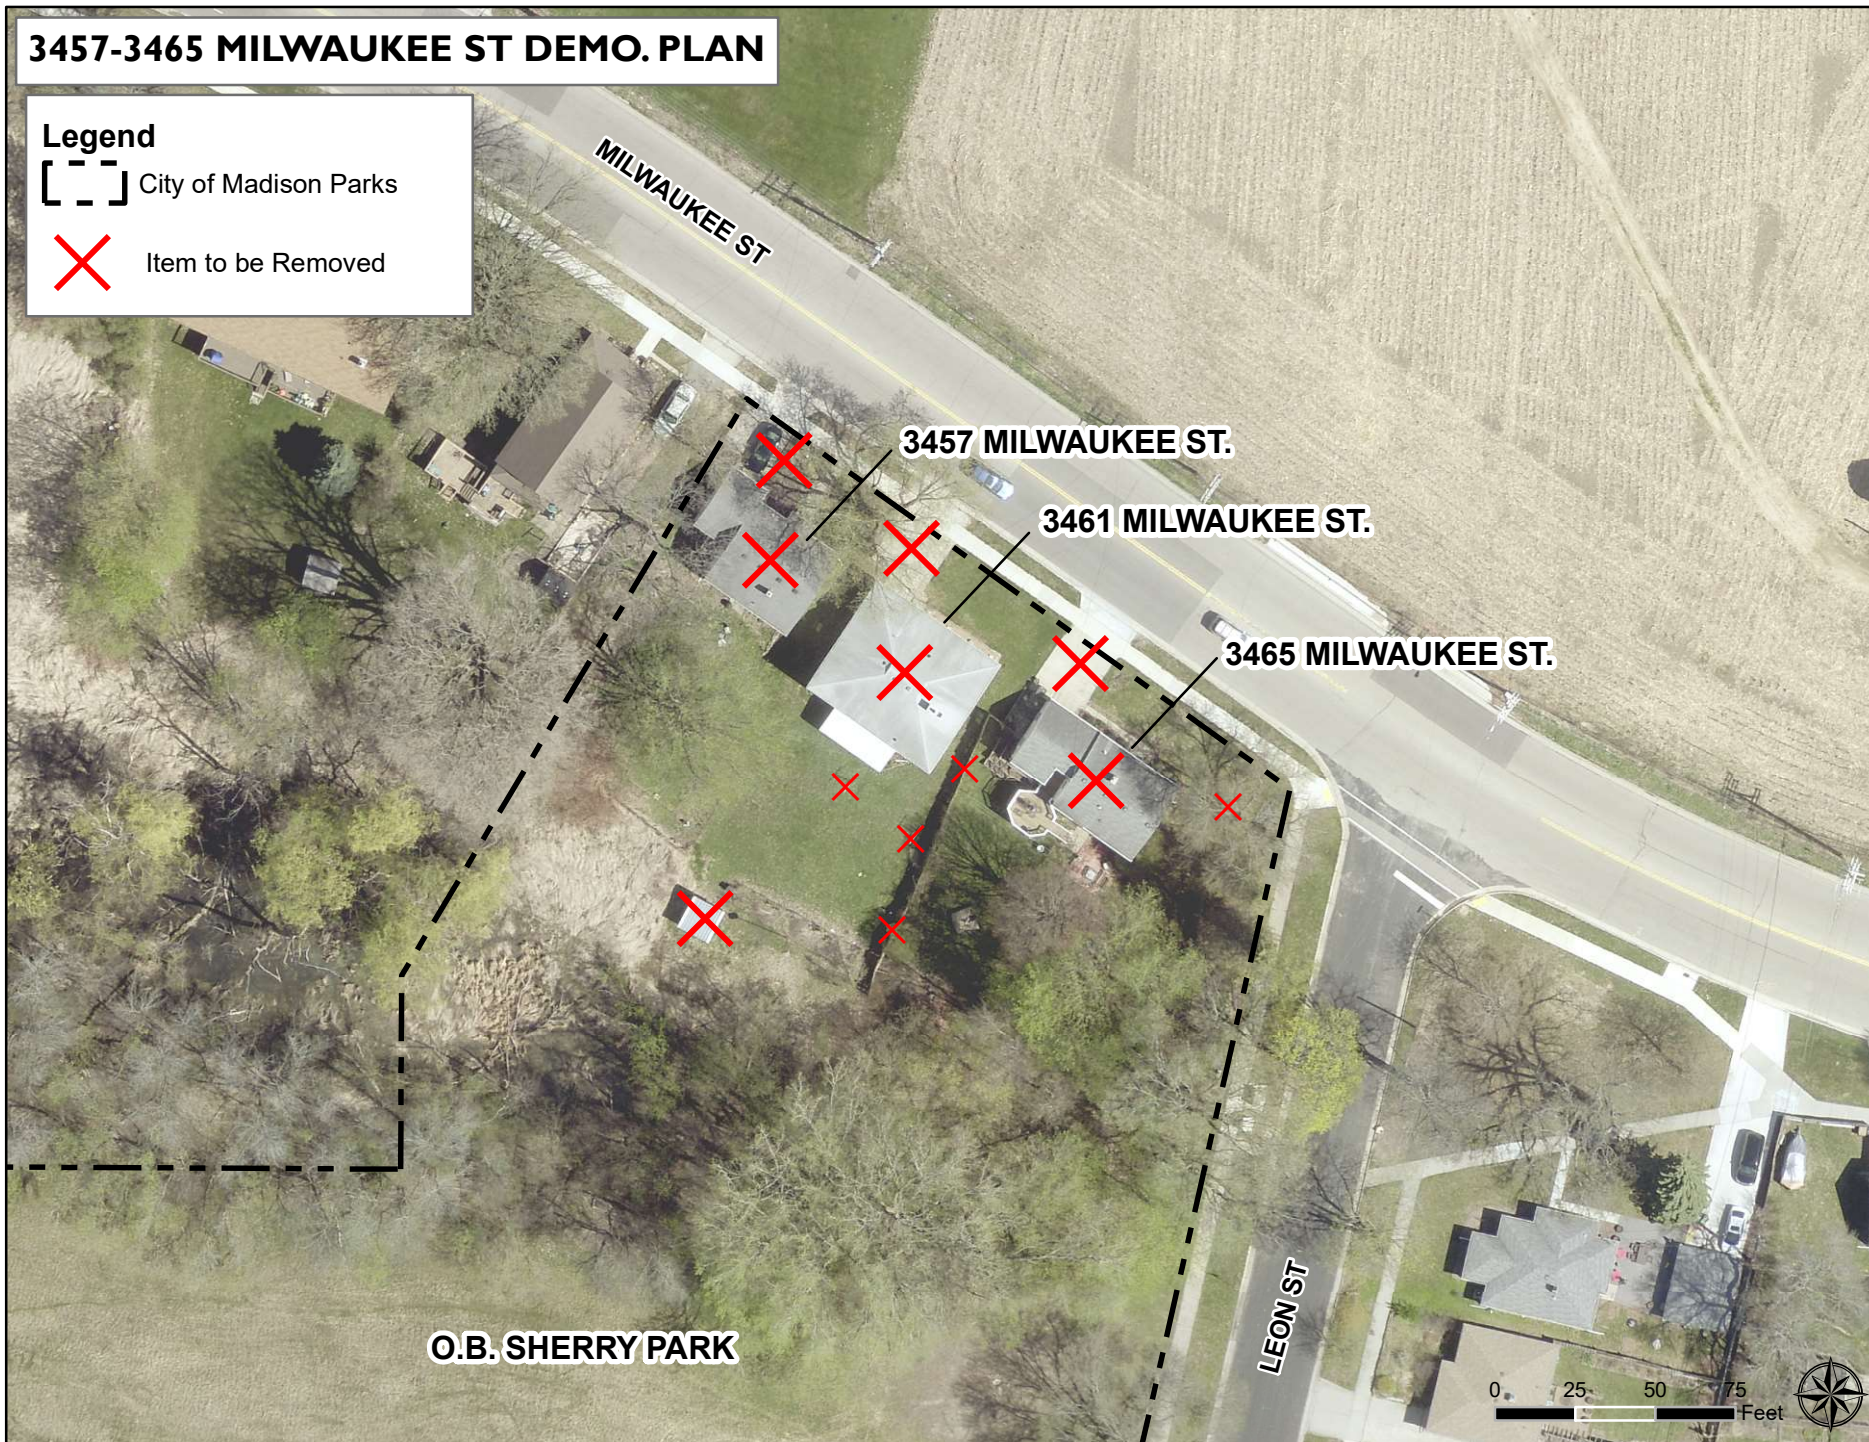

# 3457-3465 MILWAUKEE ST DEMO. PLAN

## Legend

[ - - ] City of Madison Parks

X Item to be Removed

O.B. SHERRY PARK

LEON ST

3457 MILWAUKEE ST.

3461 MILWAUKEE ST.

3465 MILWAUKEE ST.

0 25 50 75 Feet