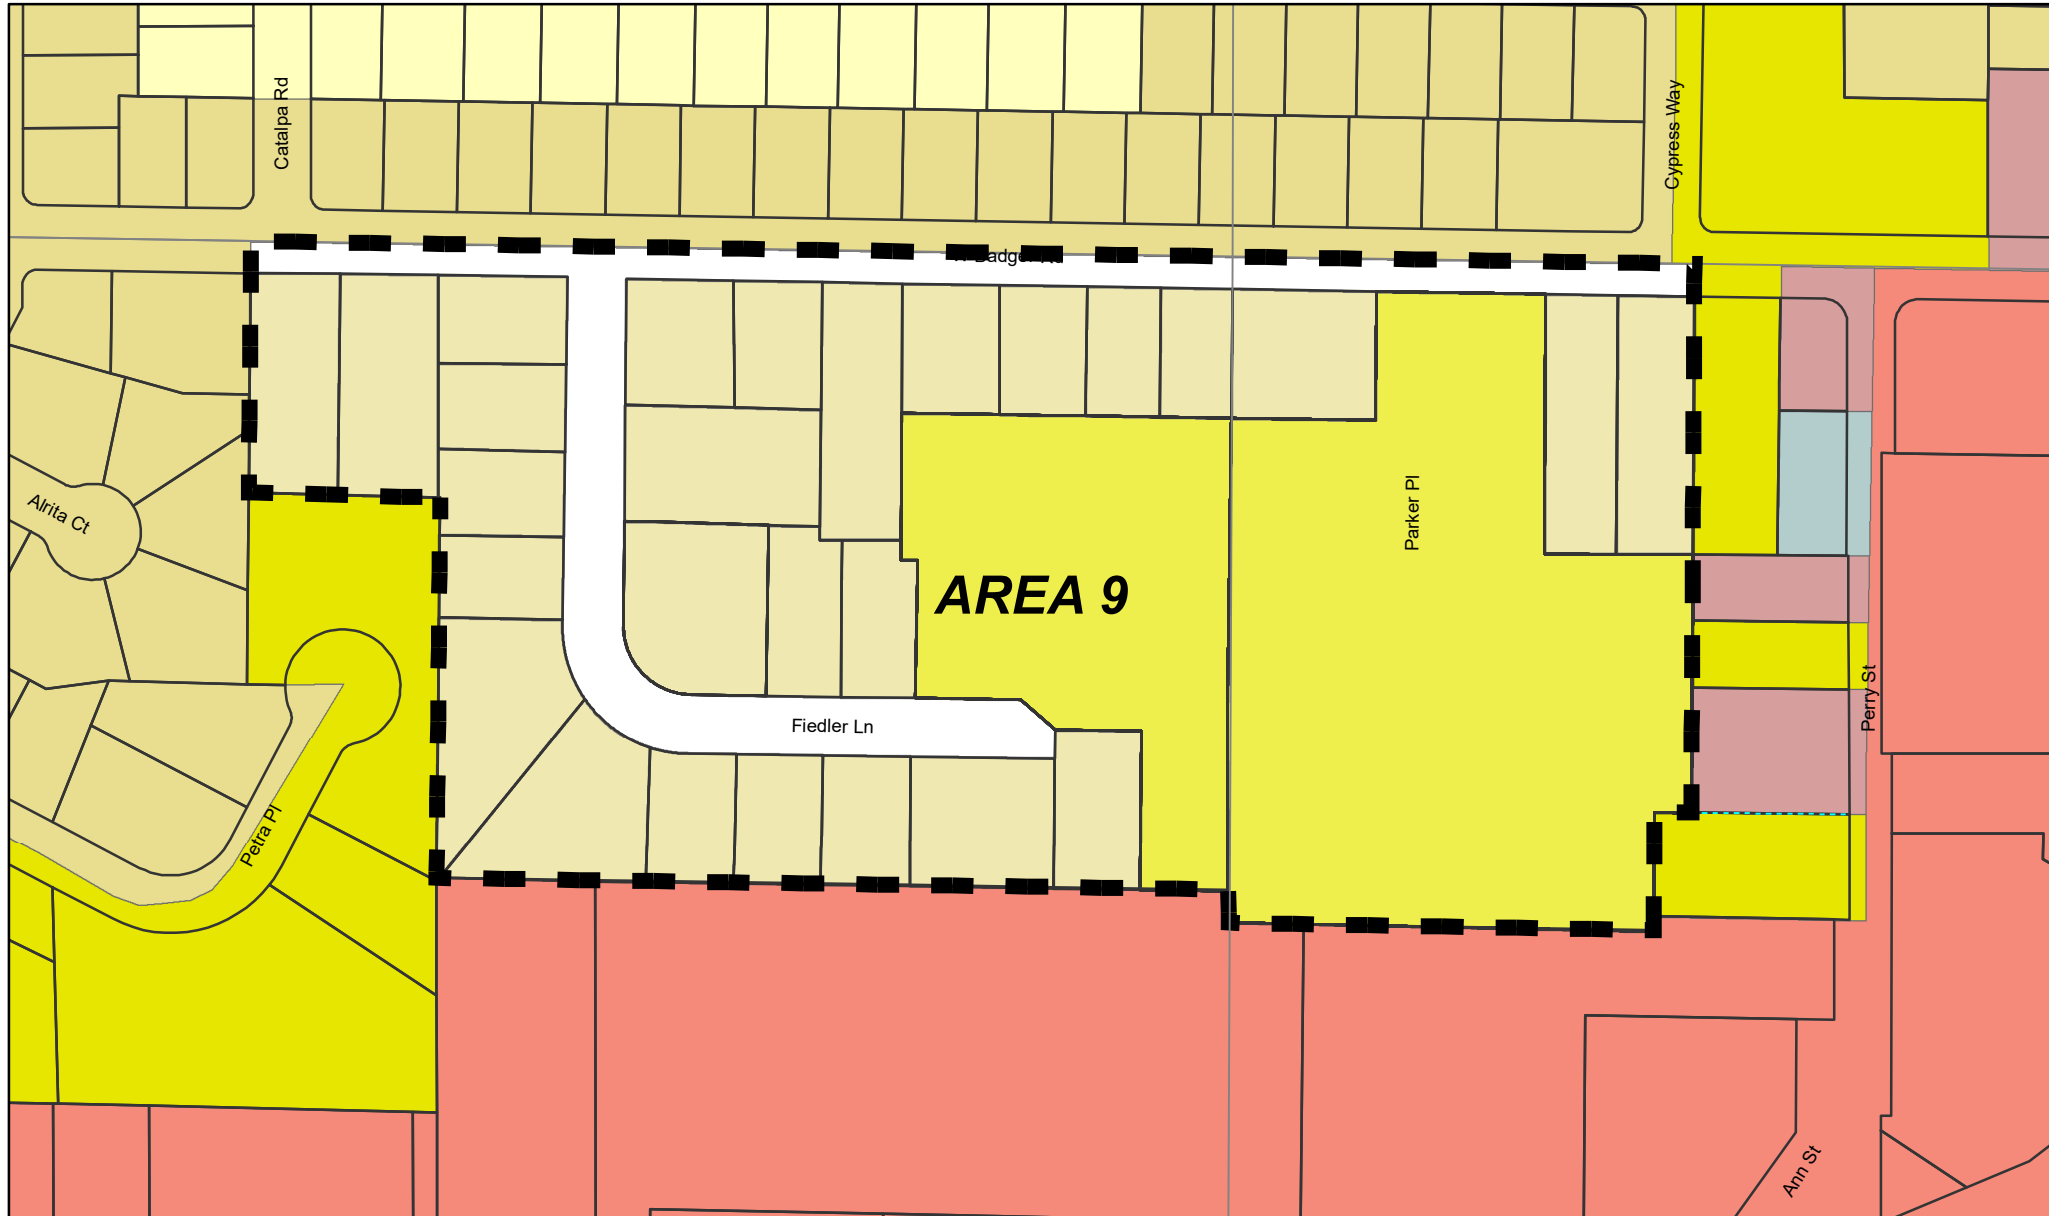

Town of Madison Zoning Areas

 Town of Madison parcels attaching to City Madison

 City of Madison

Source: City of Madison Planning Division, Dane County LIO

Proposed Zoning - AREA 9, Town of Madison

ID 72652 - Creating Section 28.022-00578

Note: The black-dashed line represents the current City of Madison boundary and the limit of the area to be attached/zoned.
The existing zoning of parcels in the City and the proposed zoning of Town parcels is shown on this map.

SR-V1 SR-V2 PD CC-T SR-C1 CC City/Area Limits

0 200 Feet

LANDS TO ATTACH TO CITY OF MADISON

Note: Underlying streets, platted lots and land division lines shown for informational purposes. Ownership parcels are not shown.