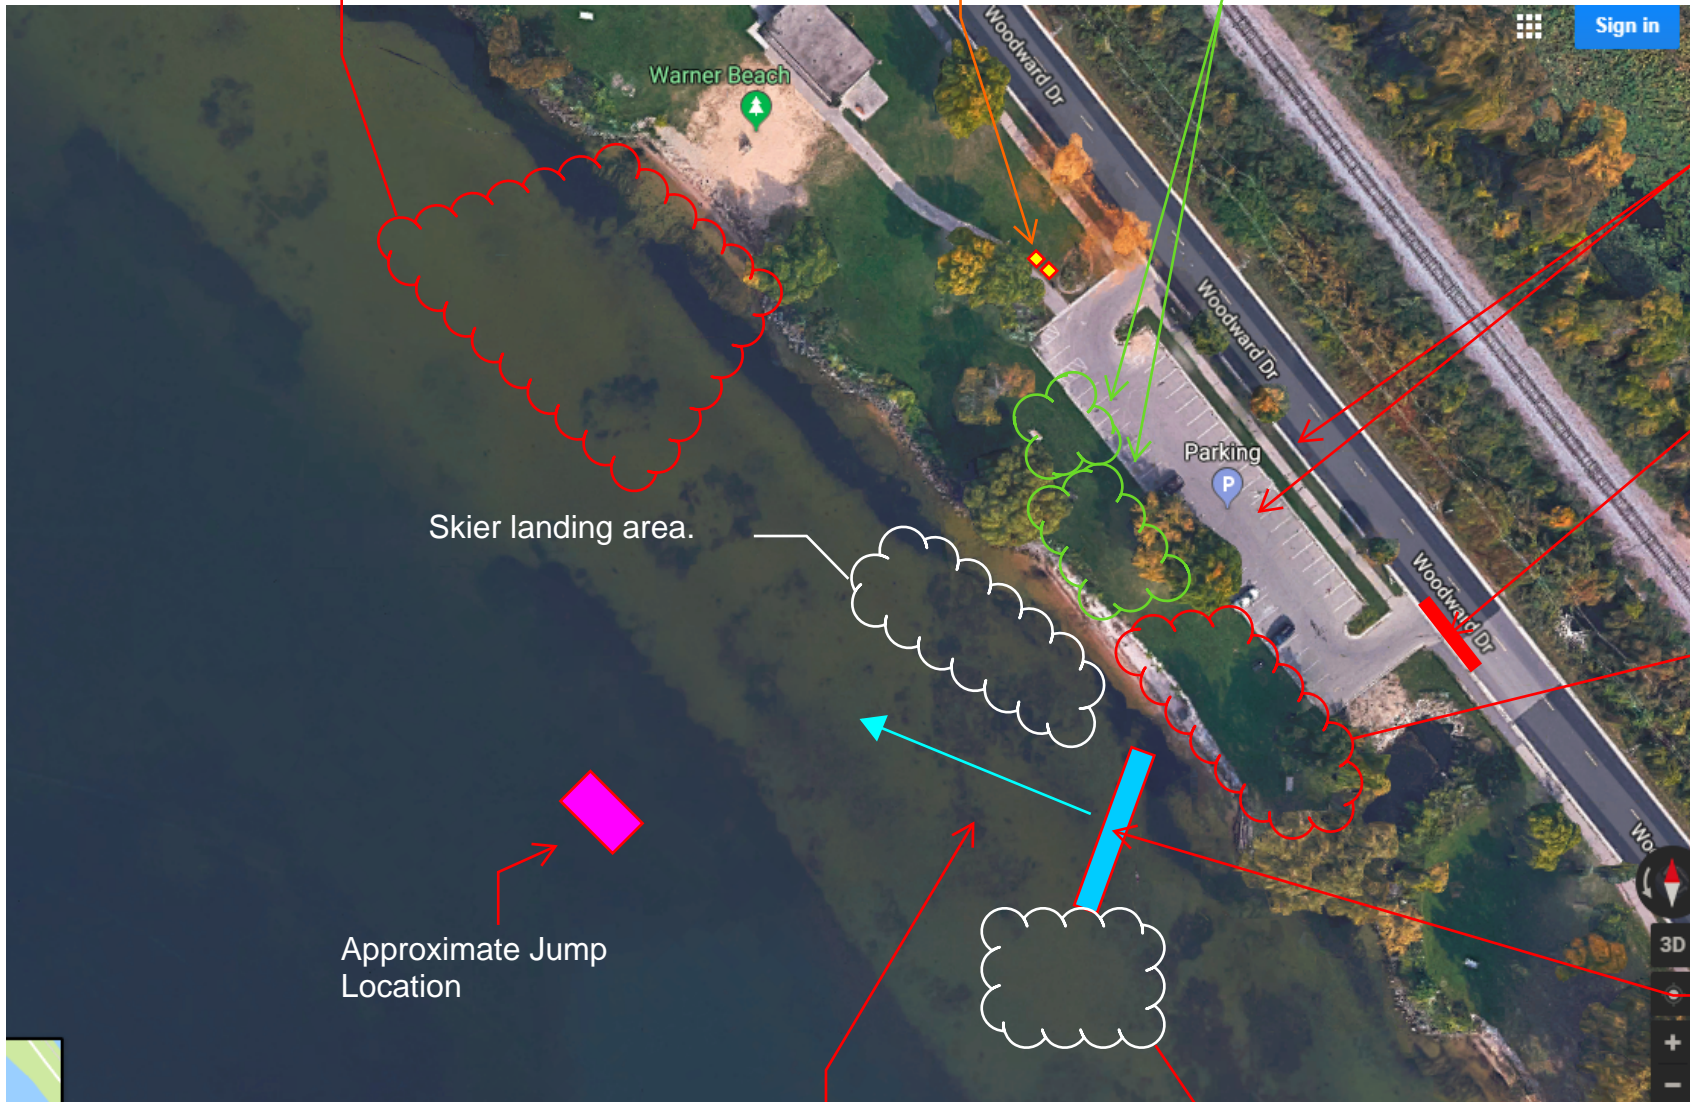

# Mad City Warner Beach Ski Site Set-up (Page 1 Overview)

Skiers and Equipment Trailer Parking  
at Warner Beach  
1101 Woodward Dr, Madison

General area for  
majority of skiing.

Boats and floaters will launch and  
park trailers at the Warner Park Boat  
Launch here.

Approximate location  
of temporary starting  
dock.

# Mad City Warner Beach Ski Site Set-up (Page 2 Beach Area View)

**Roped off swim area  
Skiers and Boaters Stay Away**

Portable Toilets

Vending and seating

Skier Parking  
In Lot & Street  
(can limit cars in lot)

Skier landing area.

Approximate Jump  
Location

General take off direction of boats from floaters

Skier landing area.