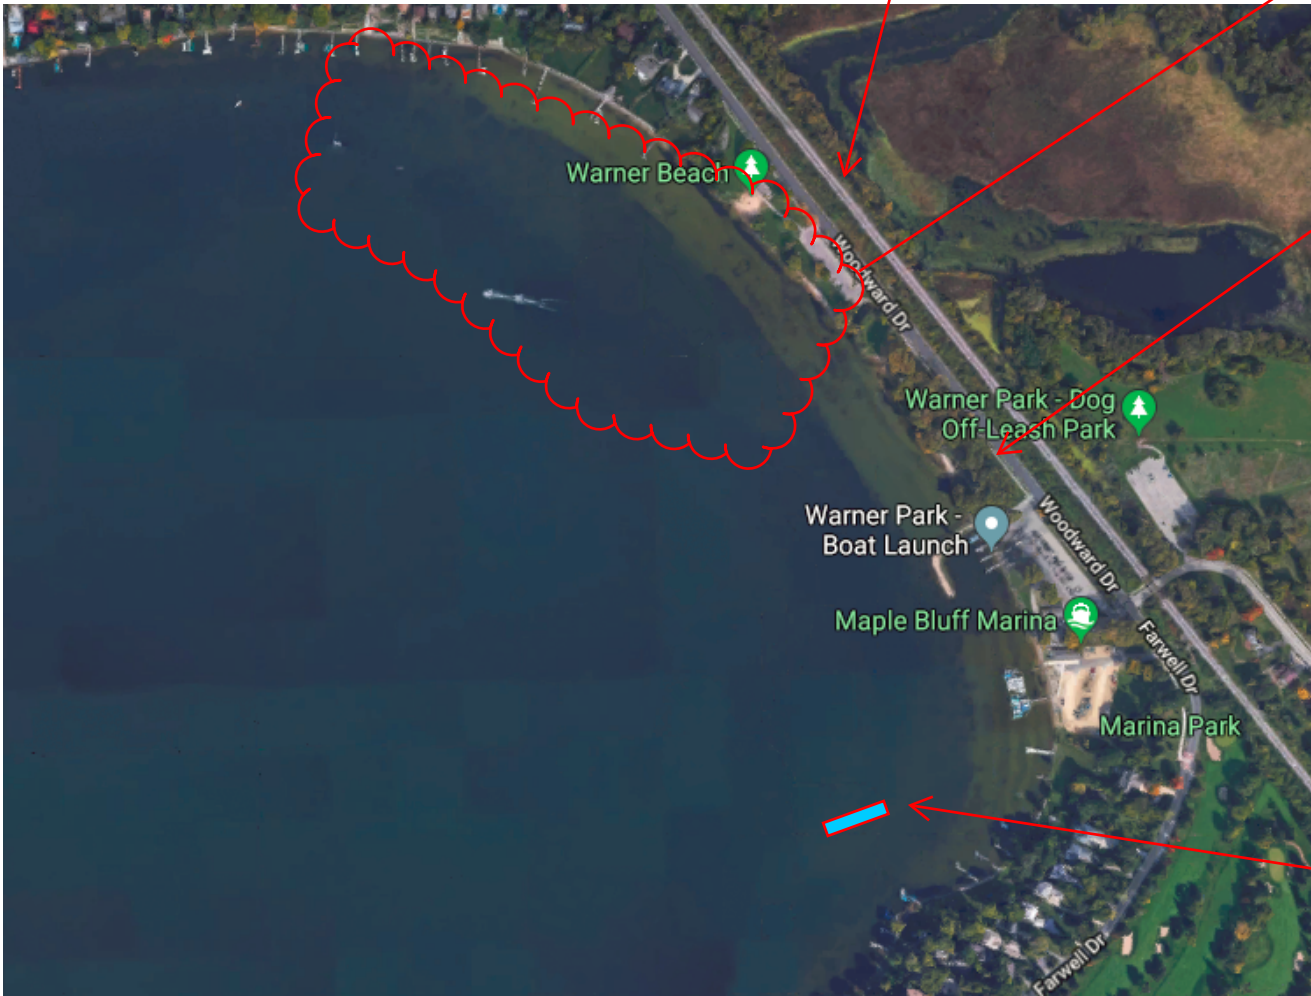

# Mad City Warner Beach Ski Site Set-up (Page 1 Overview)

Skiers and Equipment Trailer Parking  
at Warner Beach  
1101 Woodward Dr, Madison

General area for  
majority of skiing.

Boats and floaters will launch and  
park trailers at the Warner Park Boat  
Launch here.

Approximate location  
of temporary starting  
dock.

# Mad City Warner Beach Ski Site Set-up (Page 2 Beach Area View)

**Roped off swim area  
Skiers and Boaters Stay Away**

Portable Toilets

Vending and seating

Skier Parking  
In Lot & Street  
(can limit cars in lot)

Skier landing area.

Approximate Jump  
Location

General take off direction of boats from floaters

Skier landing area.