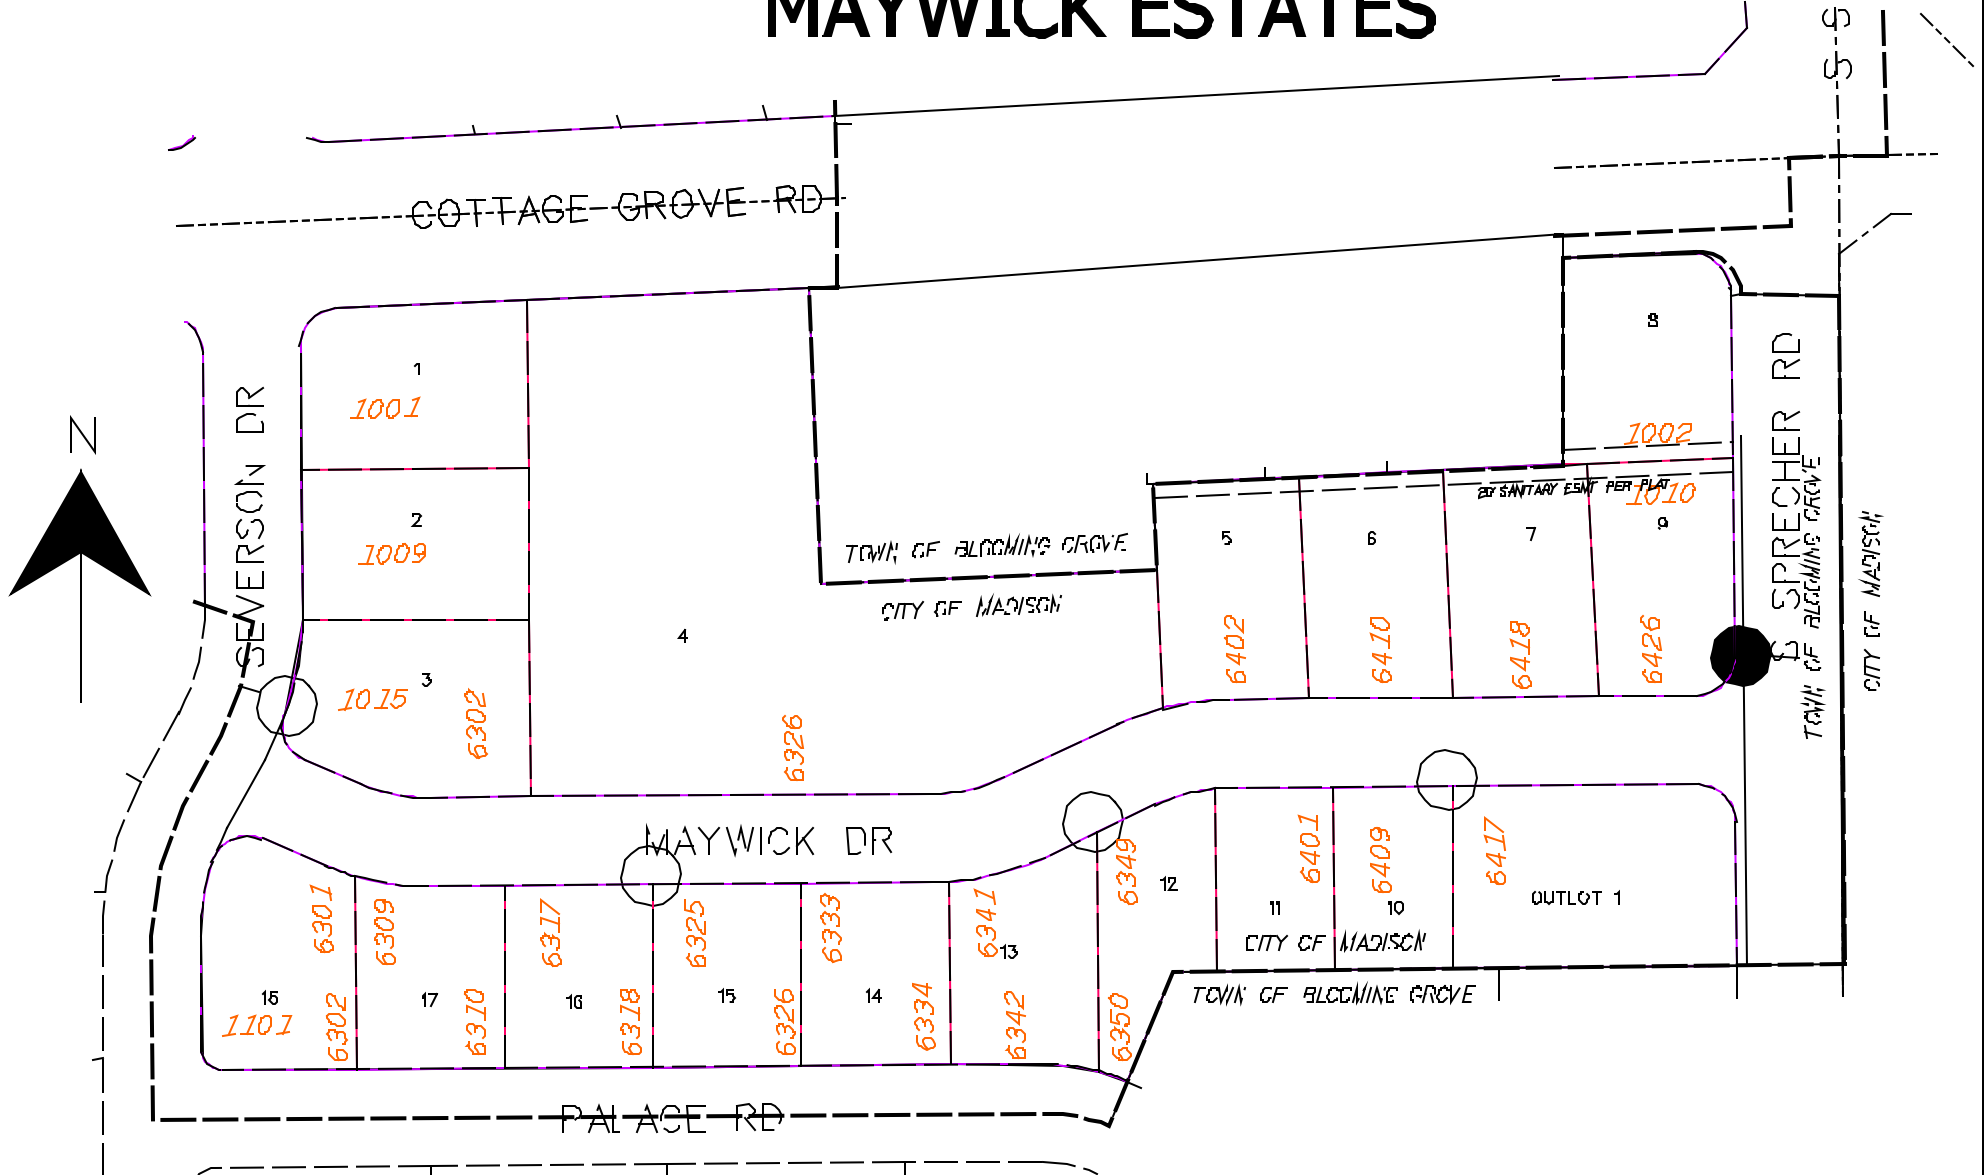

EXHIBIT "B"

MAYWICK ESTATES

- 25' MOUNTING HEIGHT CONCRETE STREET LIGHT POLE 
- 30' MOUNTING HEIGHT STEEL STREET LIGHT POLE 