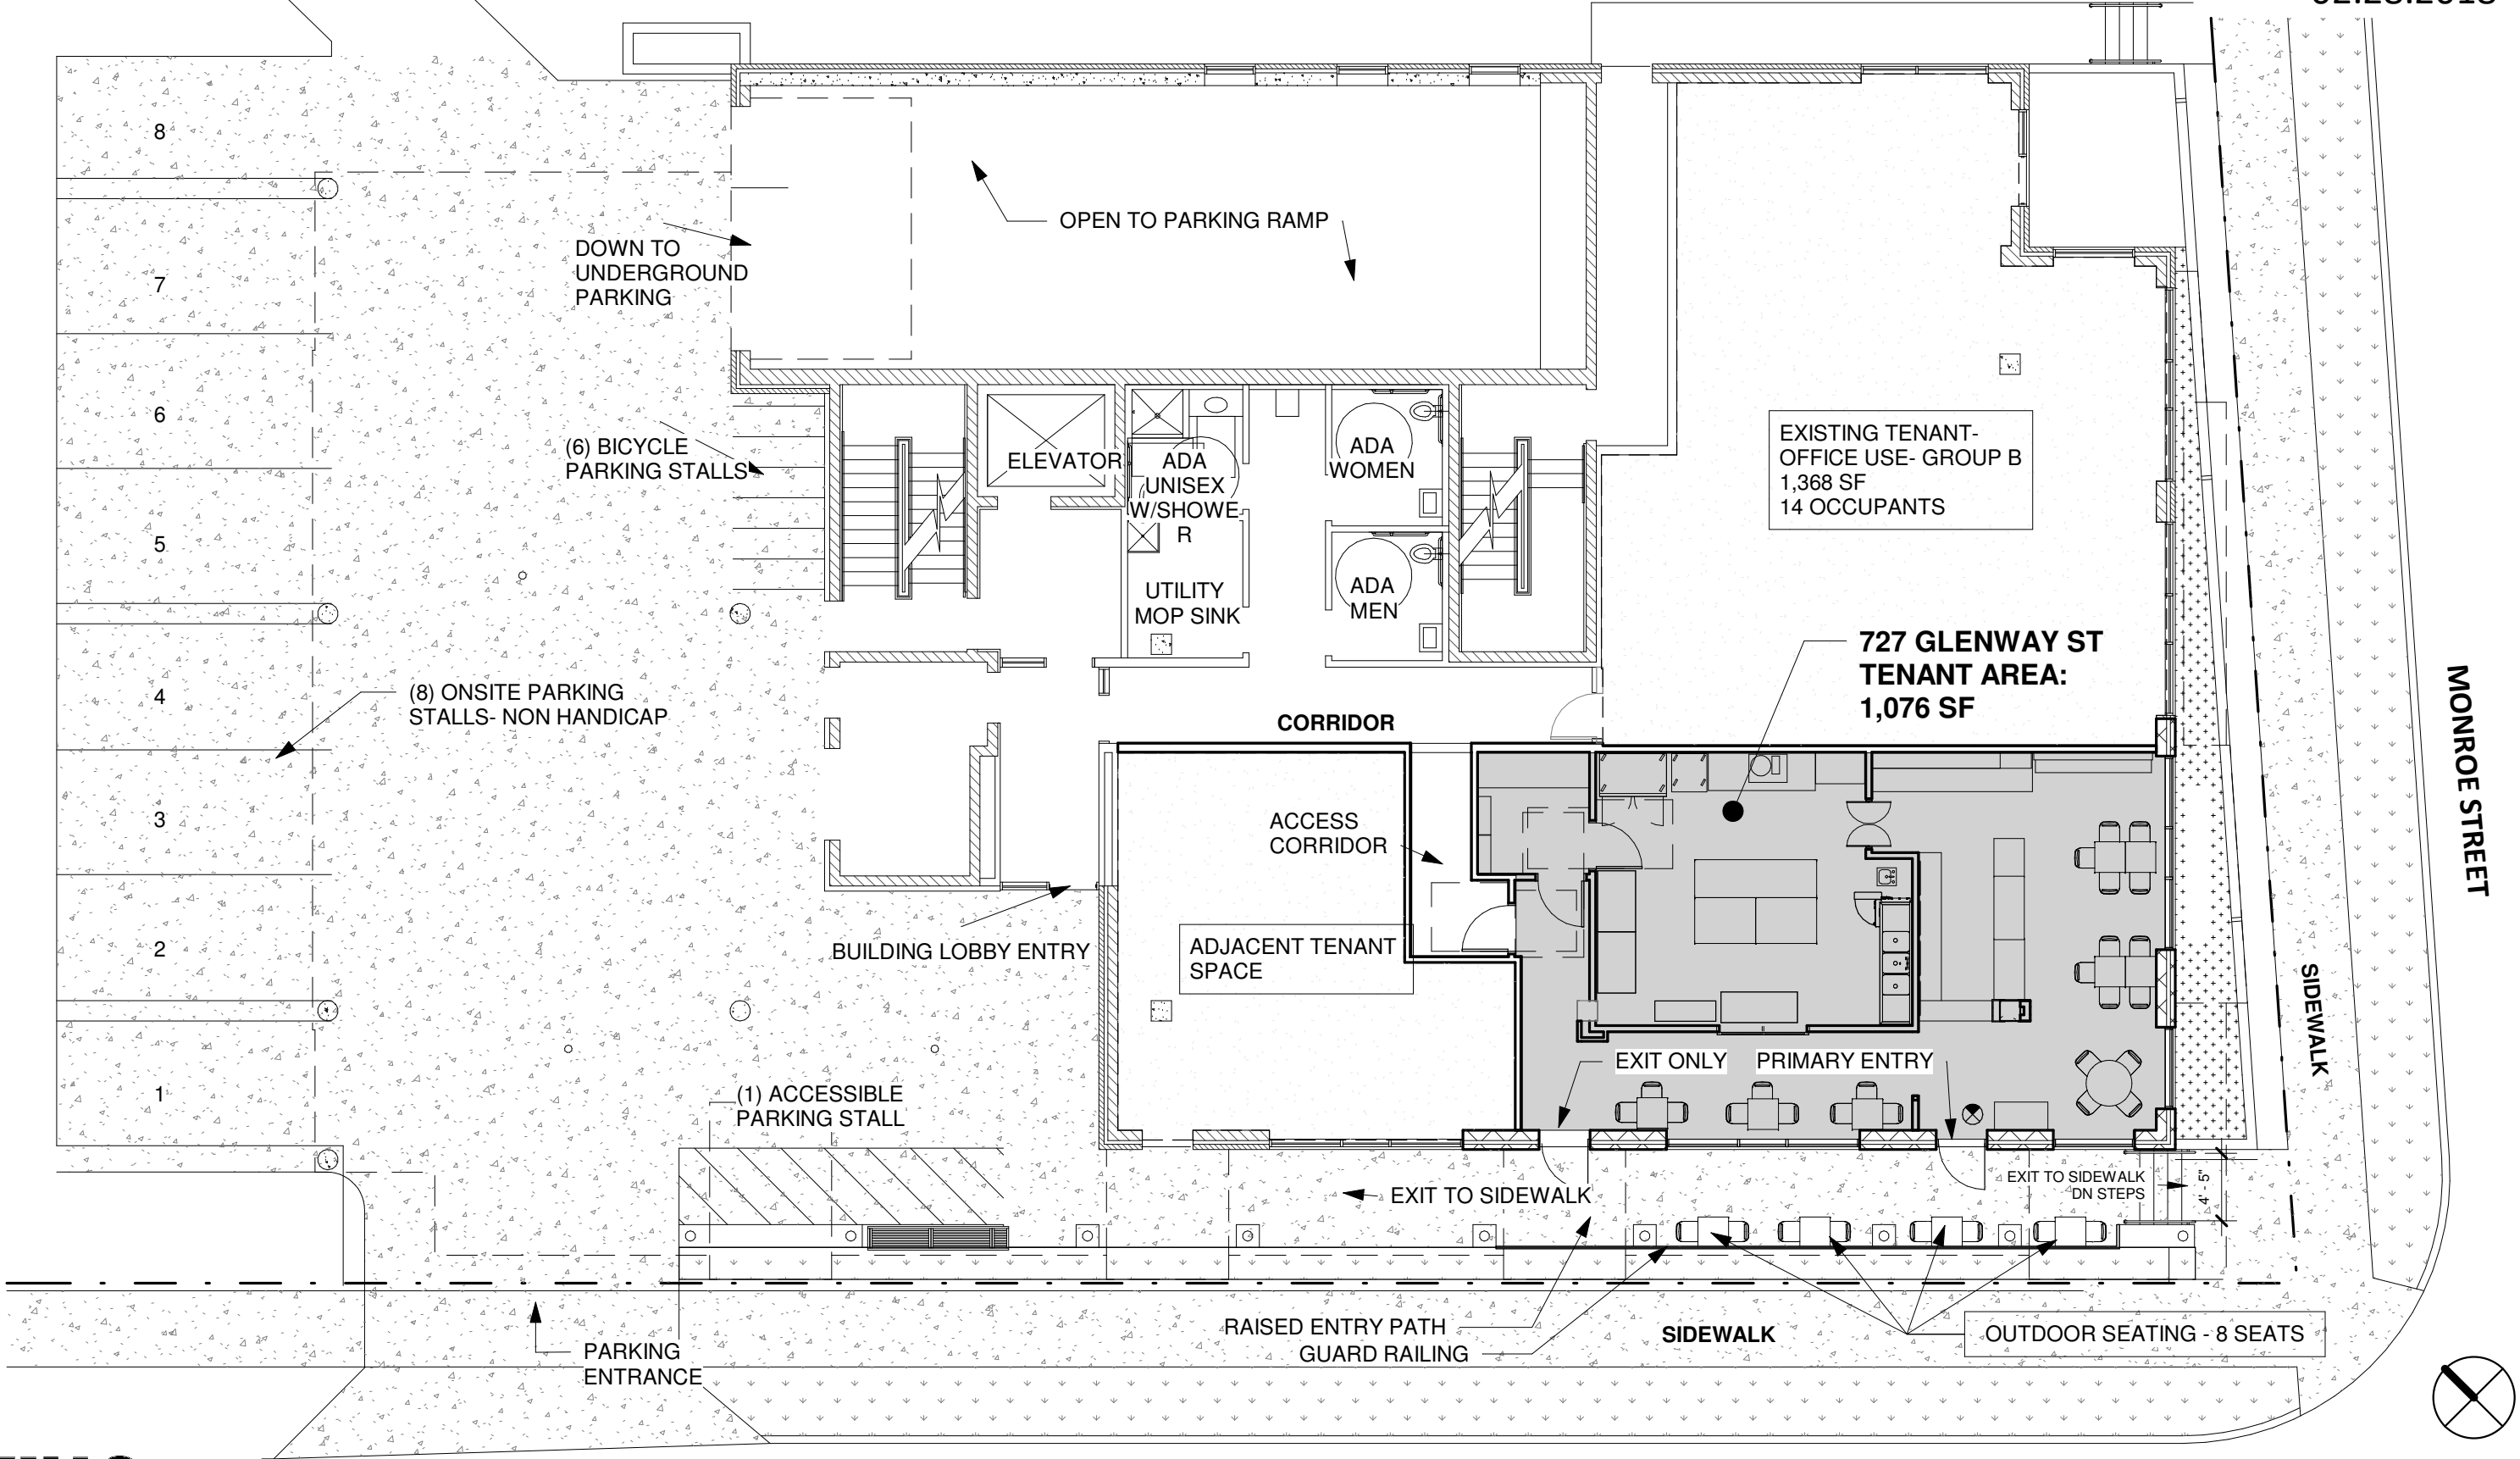

Vicinity Map:

The image is a screenshot of a web browser displaying a Google Maps page for the Madison Chocolate Company. The browser's address bar shows the URL: www.google.com/maps/place/Madison+Chocolate+Company/@43.0535282. The browser's title bar includes "Safari", "File", "Edit", "View", "History", "Bookmarks", "Window", and "Help". The system tray at the top right shows the time as "Mon 4:03 PM" and the user as "Megan Hile".

The map interface features a search bar at the top left with the text "Madison Chocolate Company". Below the search bar is a large image of the Madison Chocolate Company logo, which includes the text "MADISON CHOCOLATE CO." and "SPECIALTY SWEEETS & CARAMELS". To the right of the logo is a "Directions" button. Below the logo is a blue bar with the text "Madison Chocolate Company", a 4.9-star rating, "45 reviews", and "Chocolate Shop". To the right of this bar is another "Directions" button. Below the blue bar are four icons: "SAVE", "NEARBY", "SEND TO YOUR PHONE", and "SHARE".

MADISON CHOCOLATE COMPANY

Supplemental Drawing

02.28.2018

1 SITE PLAN- OUTDOOR SEATING
3/32" = 1'-0"

GLENWAY STREET

SUPP.1
OUTDOOR SEATING