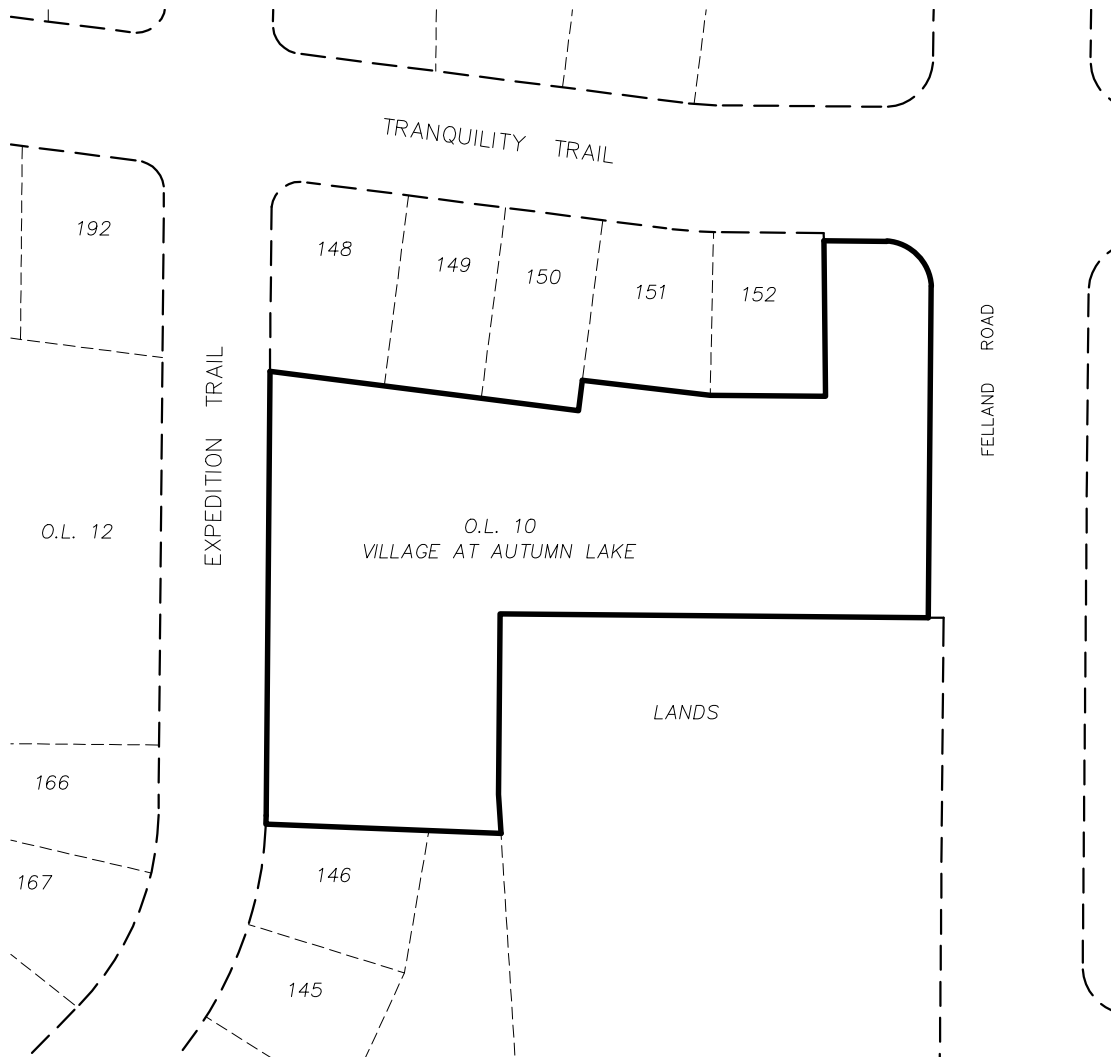

EXHIBIT "A"

2 of 3

D'ONOFRIO KOTTKE AND ASSOCIATES, INC.

7530 Westward Way, Madison, WI 53717

Phone: 608.833.7530 • Fax: 608.833.1089

YOUR NATURAL RESOURCE FOR LAND DEVELOPMENT

Scale 1" = 100'