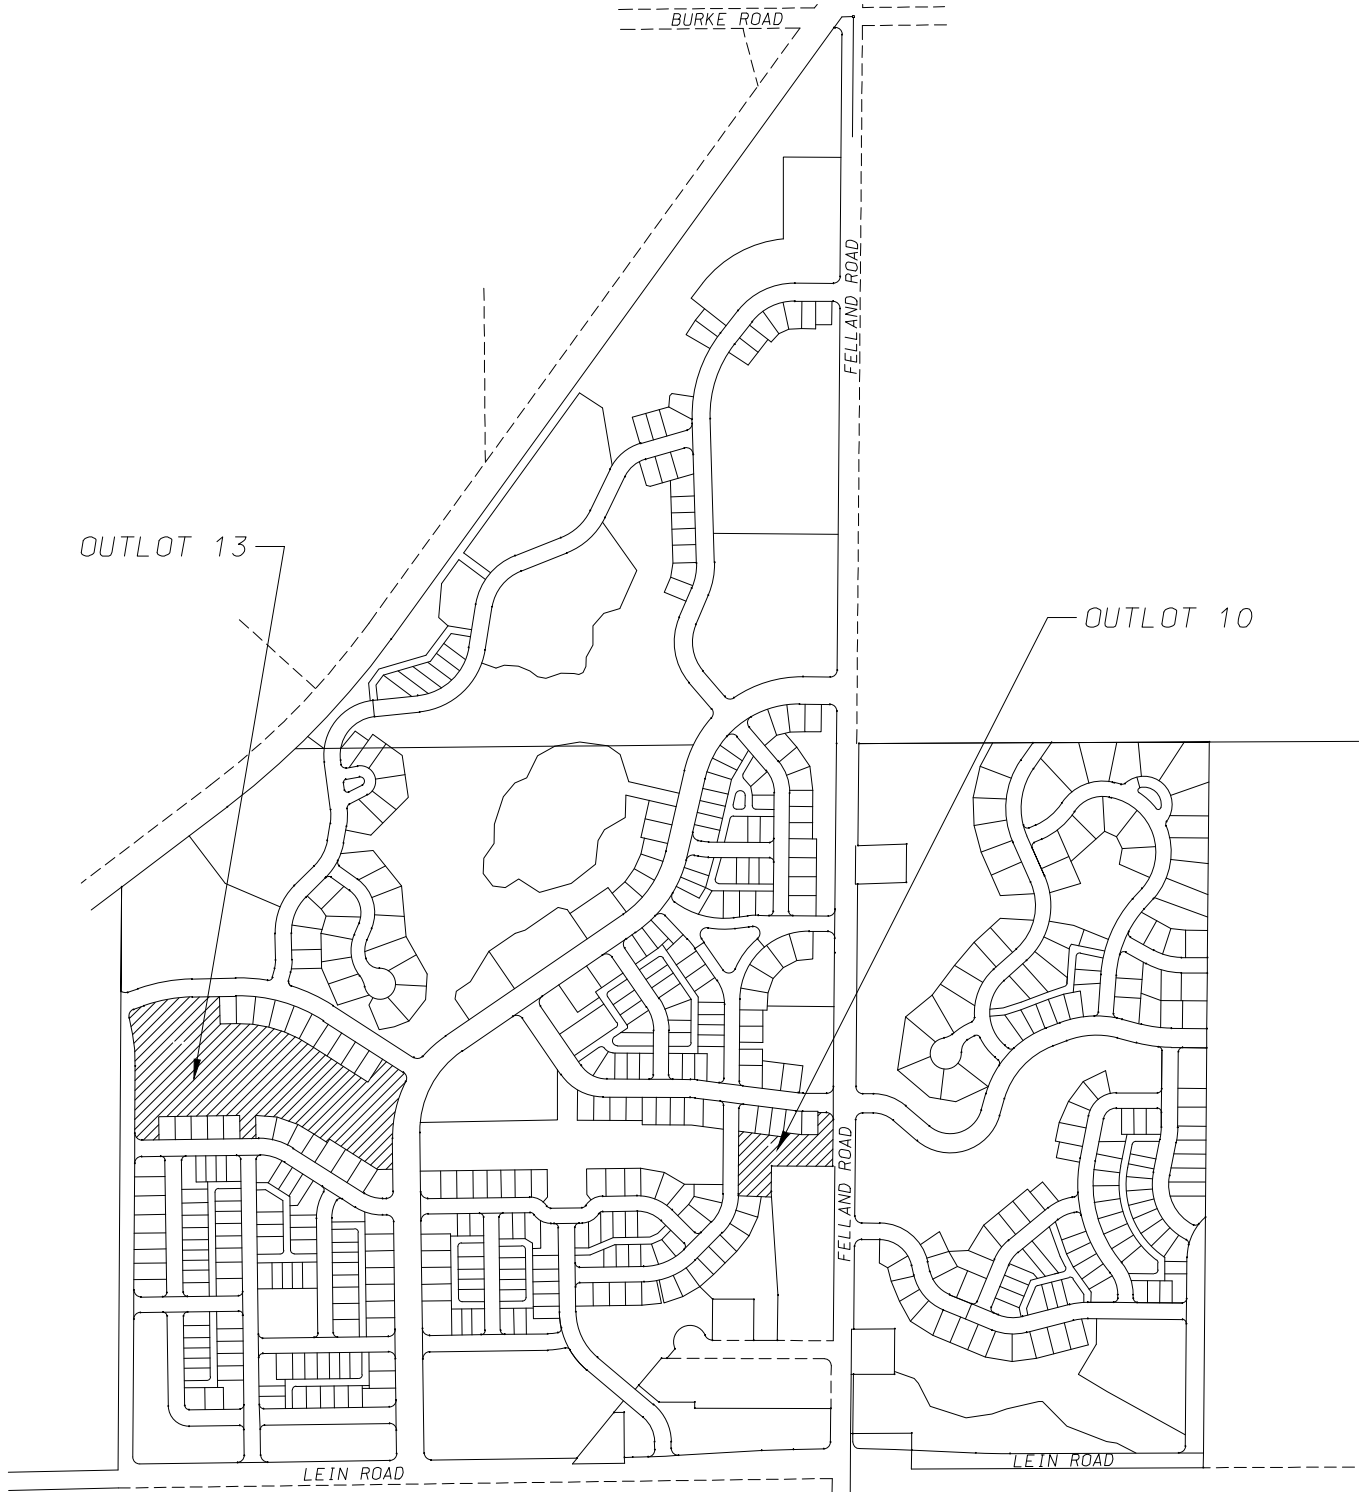

# EXHIBIT "A"

1 of 3

**D'ONOFRIO KOTTKE AND ASSOCIATES, INC.**

7530 Westward Way, Madison, WI 53717  
Phone: 608.833.7530 • Fax: 608.833.1089

**YOUR NATURAL RESOURCE FOR LAND DEVELOPMENT**

0 700

Scale 1" = 700'