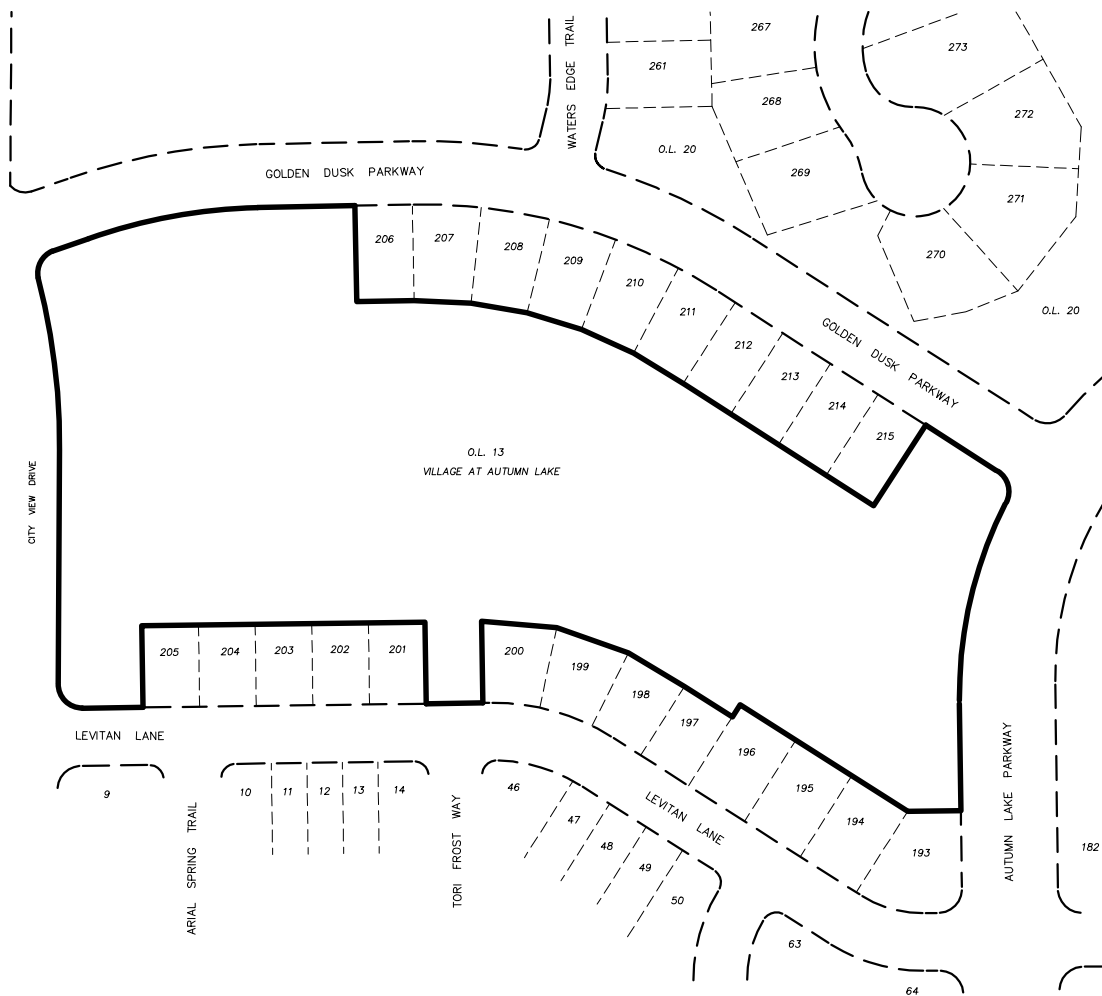

EXHIBIT "A"

3 of 3

D'ONOFRIO KOTTKE AND ASSOCIATES, INC.
7530 Westward Way, Madison, WI 53717
Phone: 608.833.7530 • Fax: 608.833.1089
YOUR NATURAL RESOURCE FOR LAND DEVELOPMENT

0 200
Scale 1" = 200'