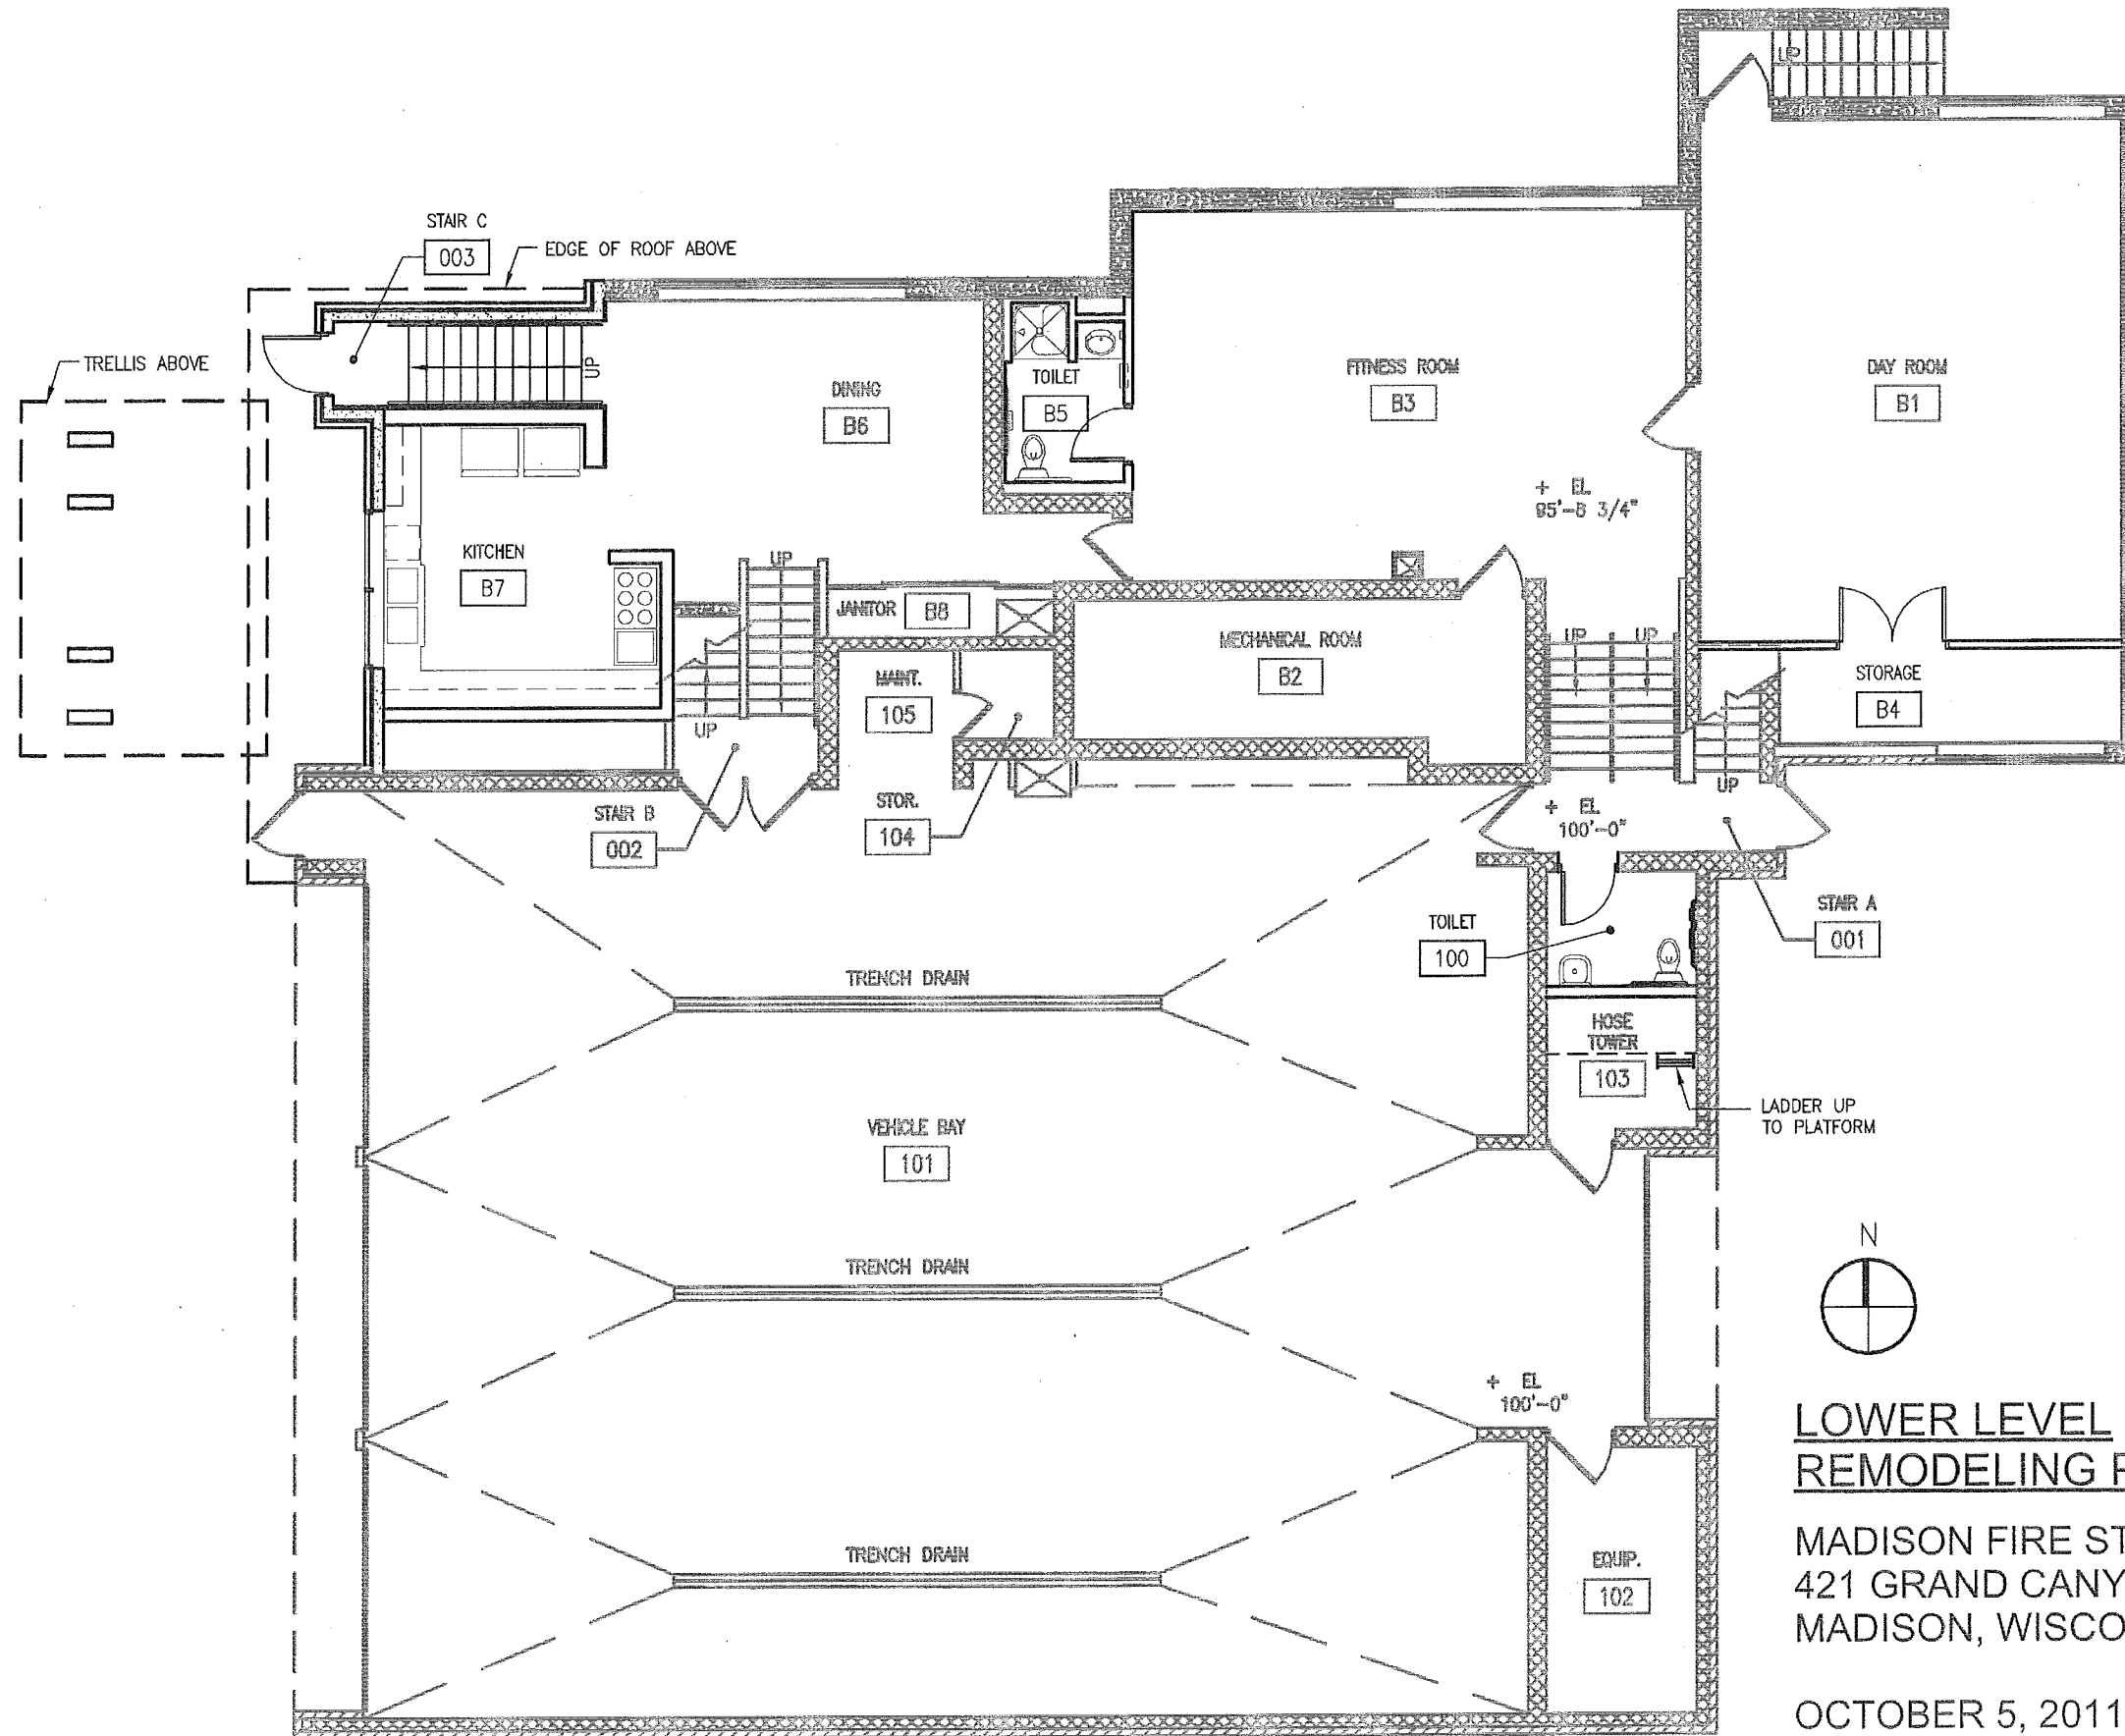

SITE PLAN

SCALE: 0 20 40

10' BLDG SETBACK

MADISON FIRE STATION #2
 421 GRAND CANYON DRIVE
 MADISON, WISCONSIN

NOVEMBER 7, 2011

**LOWER LEVEL
REMODELING PLAN**
 MADISON FIRE STATION #2
 421 GRAND CANYON DRIVE
 MADISON, WISCONSIN

OCTOBER 5, 2011

**UPPER LEVEL
REMODELING PLAN**

MADISON FIRE STATION #2
421 GRAND CANYON DRIVE
MADISON, WISCONSIN

OCTOBER 5, 2011

VIEW FROM NORTHWEST SHOWING BUILDING ADDITION
OCTOBER 5, 2011

VIEW FROM NORTHWEST SHOWING EXISTING BUILDING
OCTOBER 5, 2011