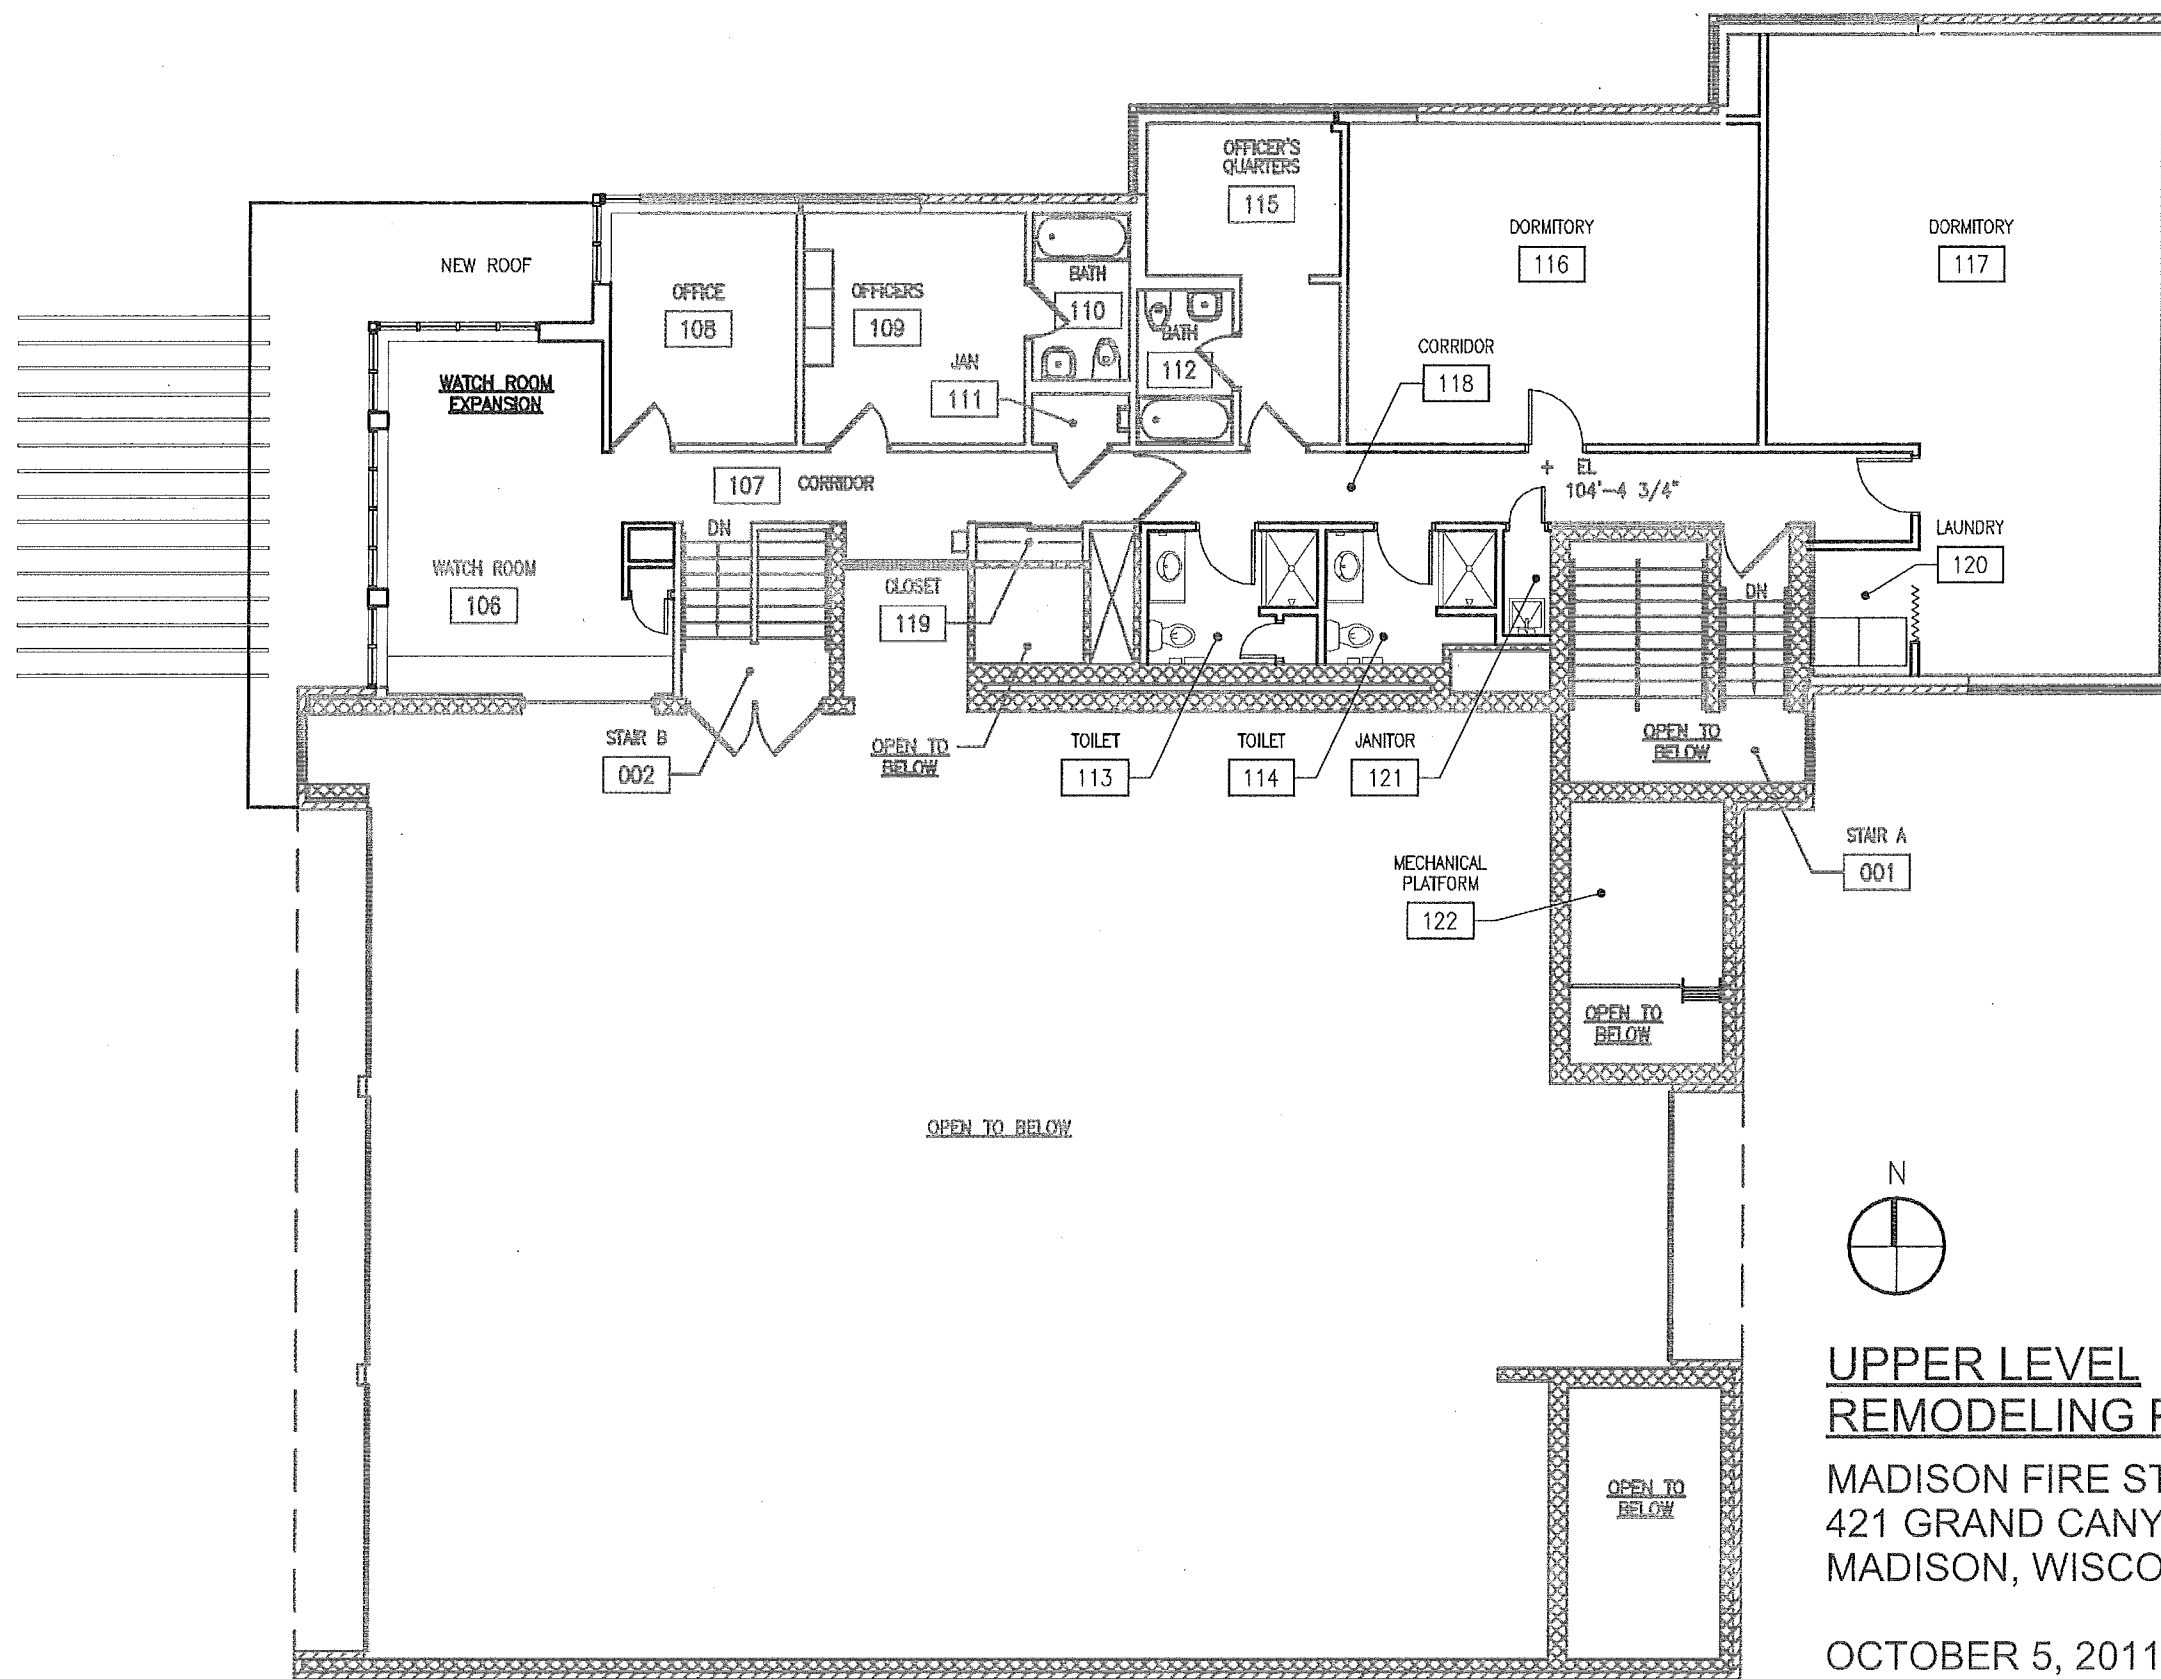

SITE PLAN

SCALE: 0 20 40

10' BLDG SETBACK

MADISON FIRE STATION #2
 421 GRAND CANYON DRIVE
 MADISON, WISCONSIN

NOVEMBER 7, 2011

**LOWER LEVEL
REMODELING PLAN**
 MADISON FIRE STATION #2
 421 GRAND CANYON DRIVE
 MADISON, WISCONSIN

OCTOBER 5, 2011

**UPPER LEVEL
REMODELING PLAN**

MADISON FIRE STATION #2
421 GRAND CANYON DRIVE
MADISON, WISCONSIN

OCTOBER 5, 2011

VIEW FROM NORTHWEST SHOWING BUILDING ADDITION
OCTOBER 5, 2011

VIEW FROM NORTHWEST SHOWING EXISTING BUILDING
OCTOBER 5, 2011