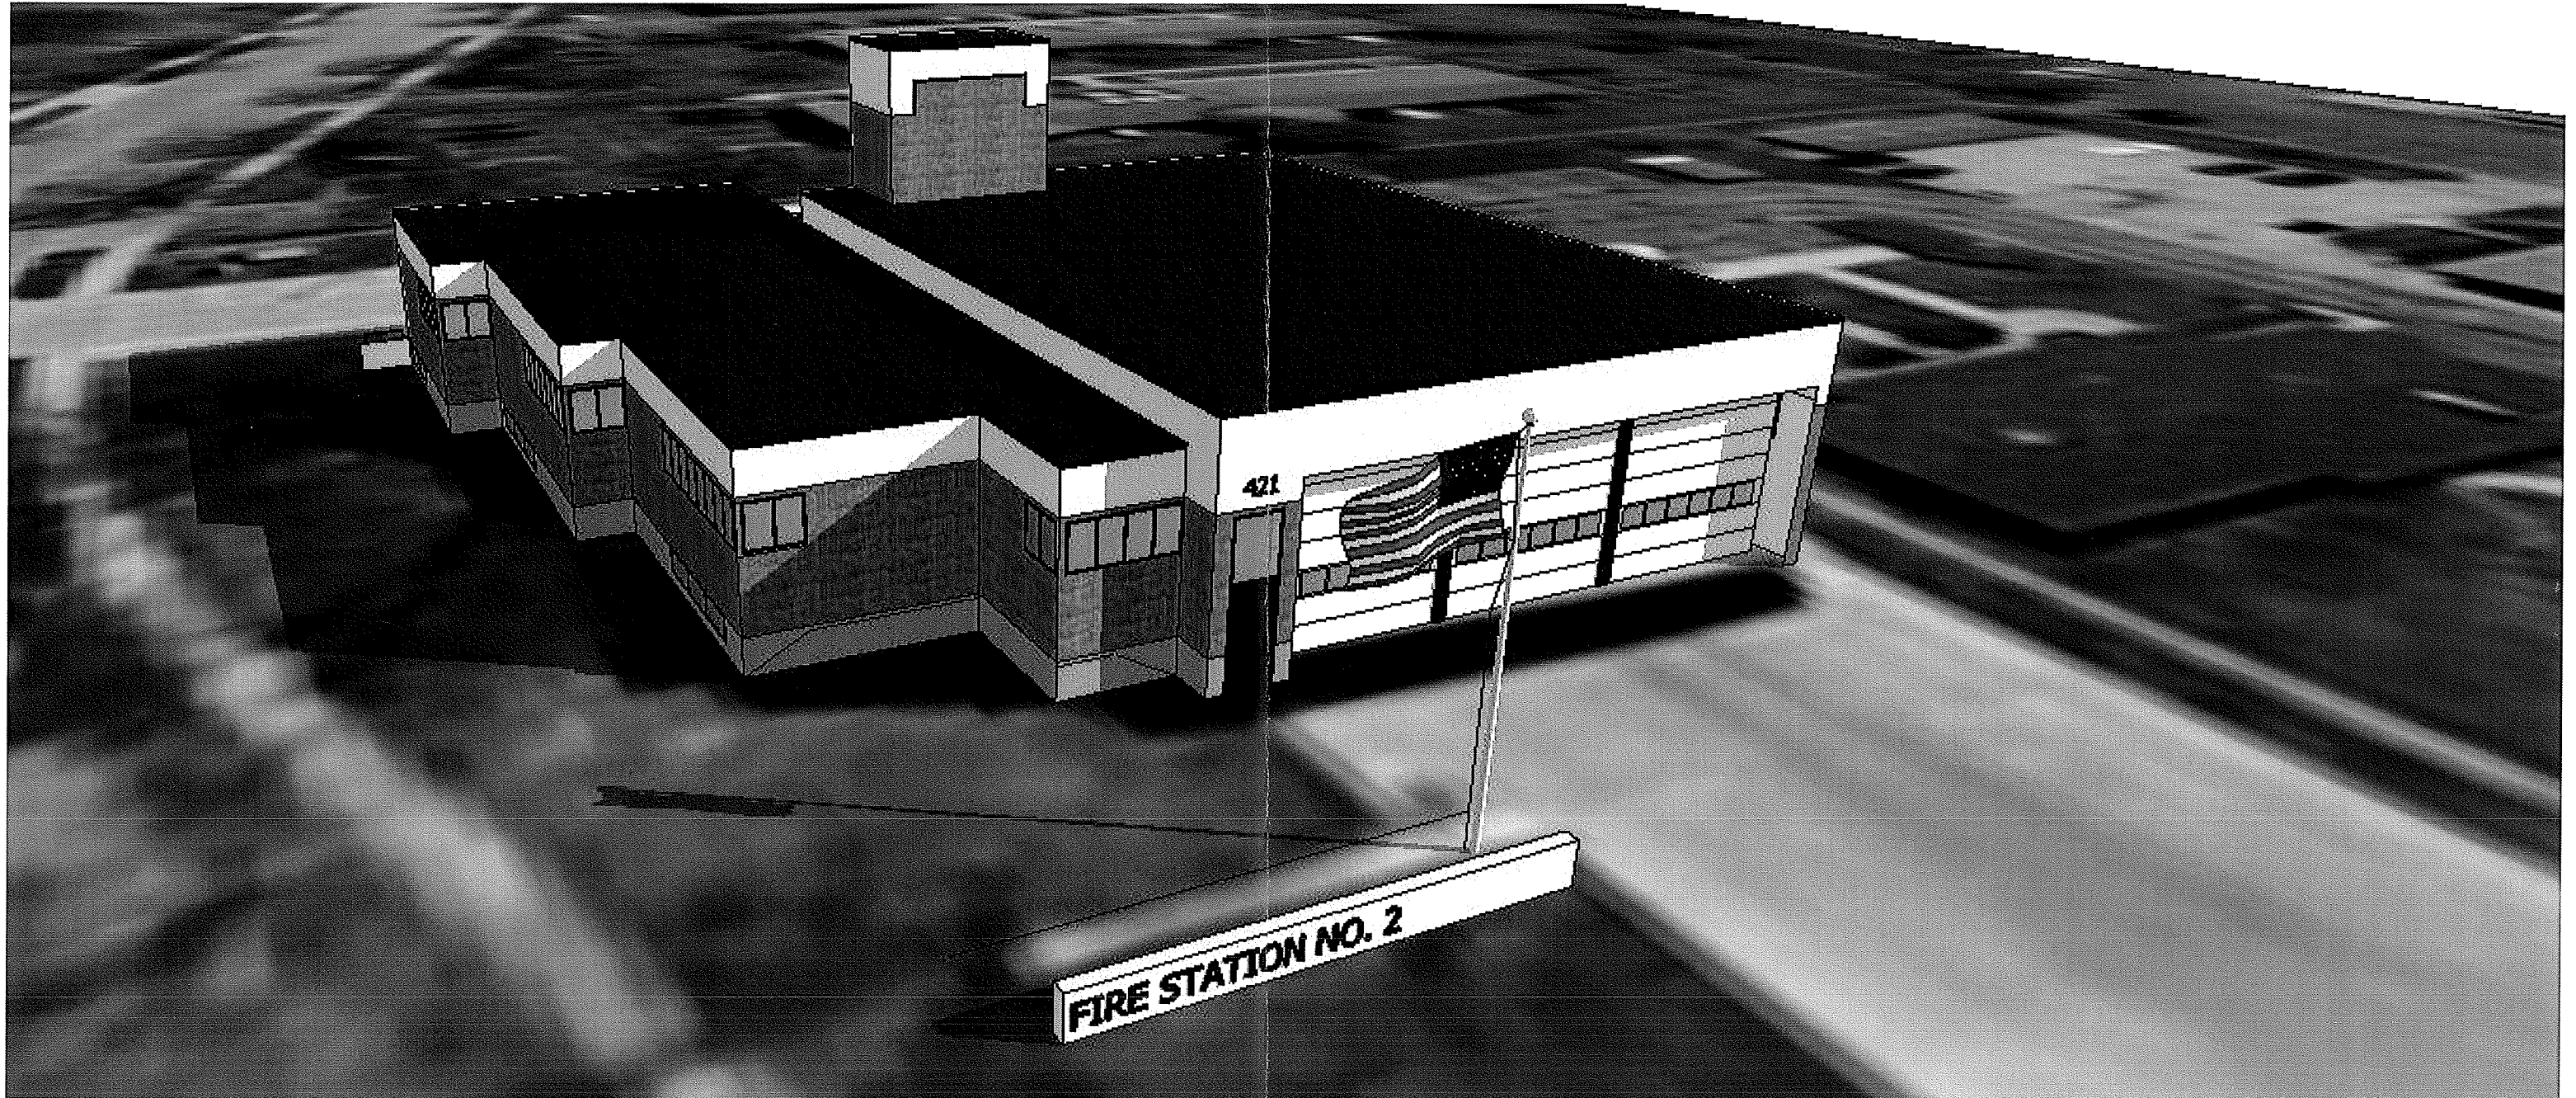

SITE PLAN

SCALE: 0 20 40

10' BLDG SETBACK

MADISON FIRE STATION #2
 421 GRAND CANYON DRIVE
 MADISON, WISCONSIN

NOVEMBER 7, 2011

**LOWER LEVEL
REMODELING PLAN**
 MADISON FIRE STATION #2
 421 GRAND CANYON DRIVE
 MADISON, WISCONSIN

OCTOBER 5, 2011

**UPPER LEVEL
REMODELING PLAN**

MADISON FIRE STATION #2
421 GRAND CANYON DRIVE
MADISON, WISCONSIN

OCTOBER 5, 2011

VIEW FROM NORTHWEST SHOWING BUILDING ADDITION
OCTOBER 5, 2011

VIEW FROM NORTHWEST SHOWING EXISTING BUILDING
OCTOBER 5, 2011