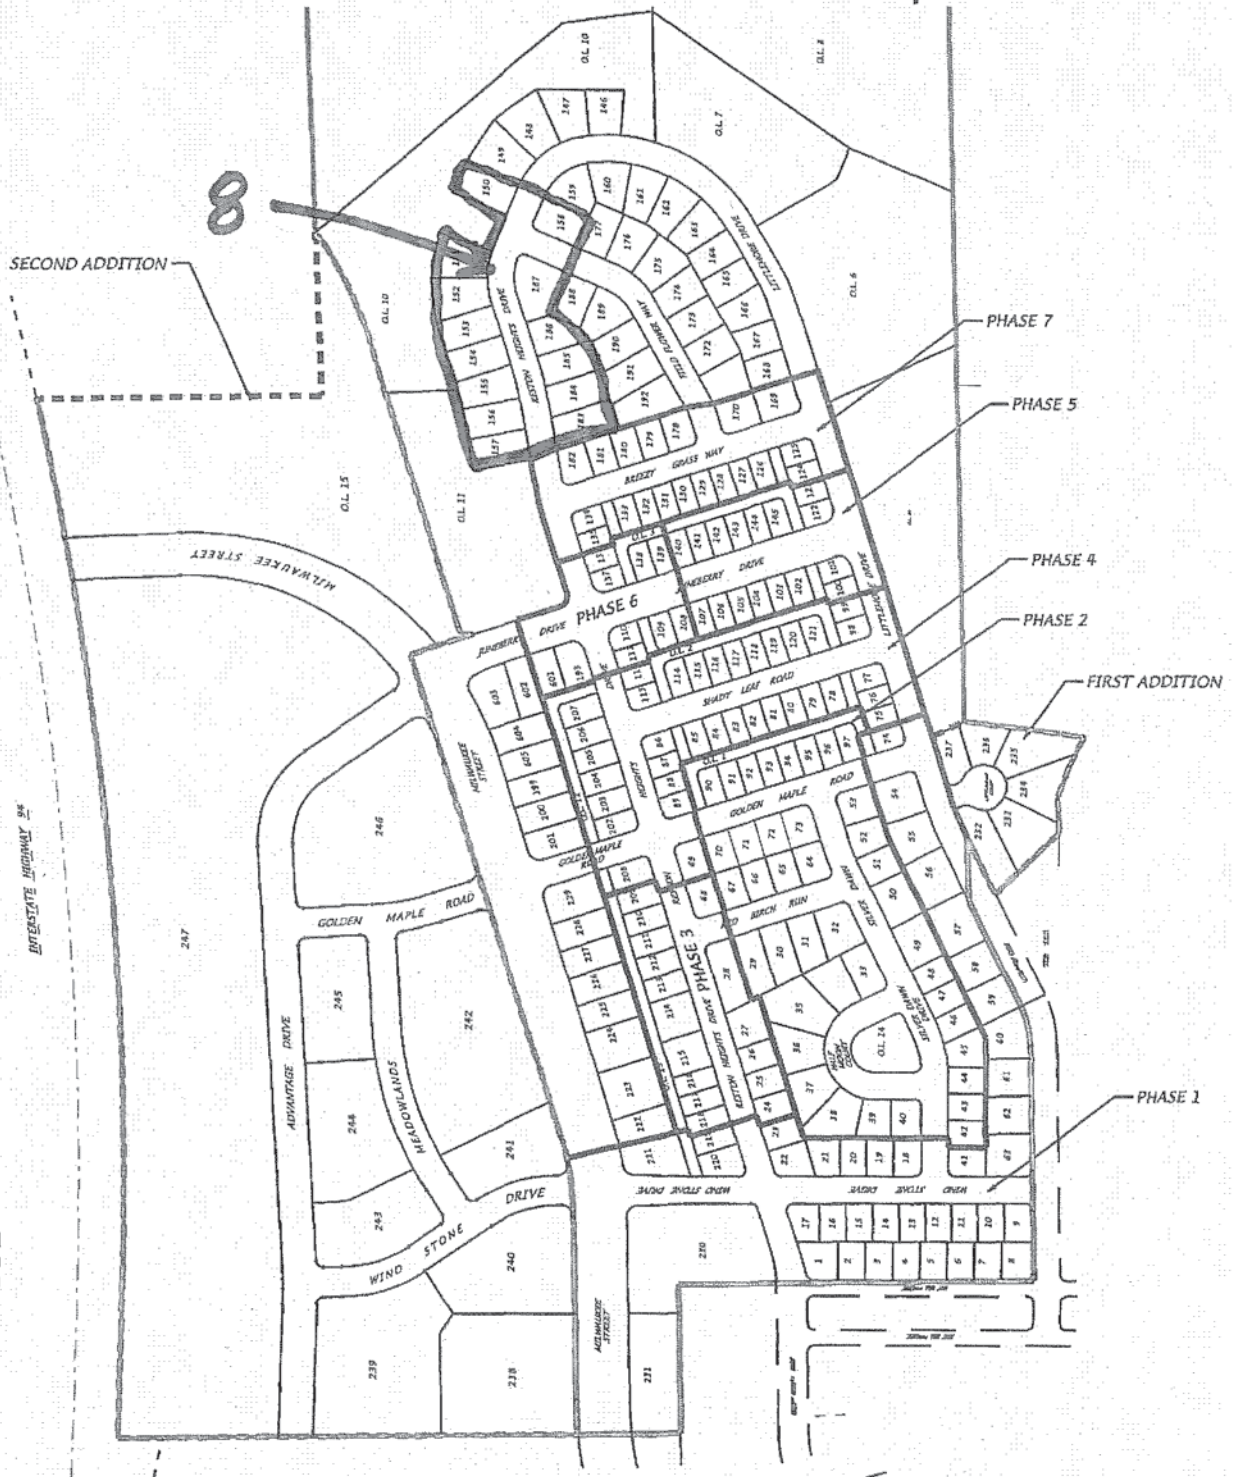

The Meadowlands - Phase Map

D'ONOFRIO KOTTKE AND ASSOCIATES, INC.

7530 Westward Way, Madison, WI 53717
 Phone: 608.833.7530 • Fax: 608.833.1089
YOUR NATURAL RESOURCE FOR LAND DEVELOPMENT

0 400
 Scale 1" = 400'

DATE: 11-14-14
 F.N.: 14-05-121
 REV.

DRAWN BY:

U:/USER/0207118/DRAWINGS/Phase Map.DGN