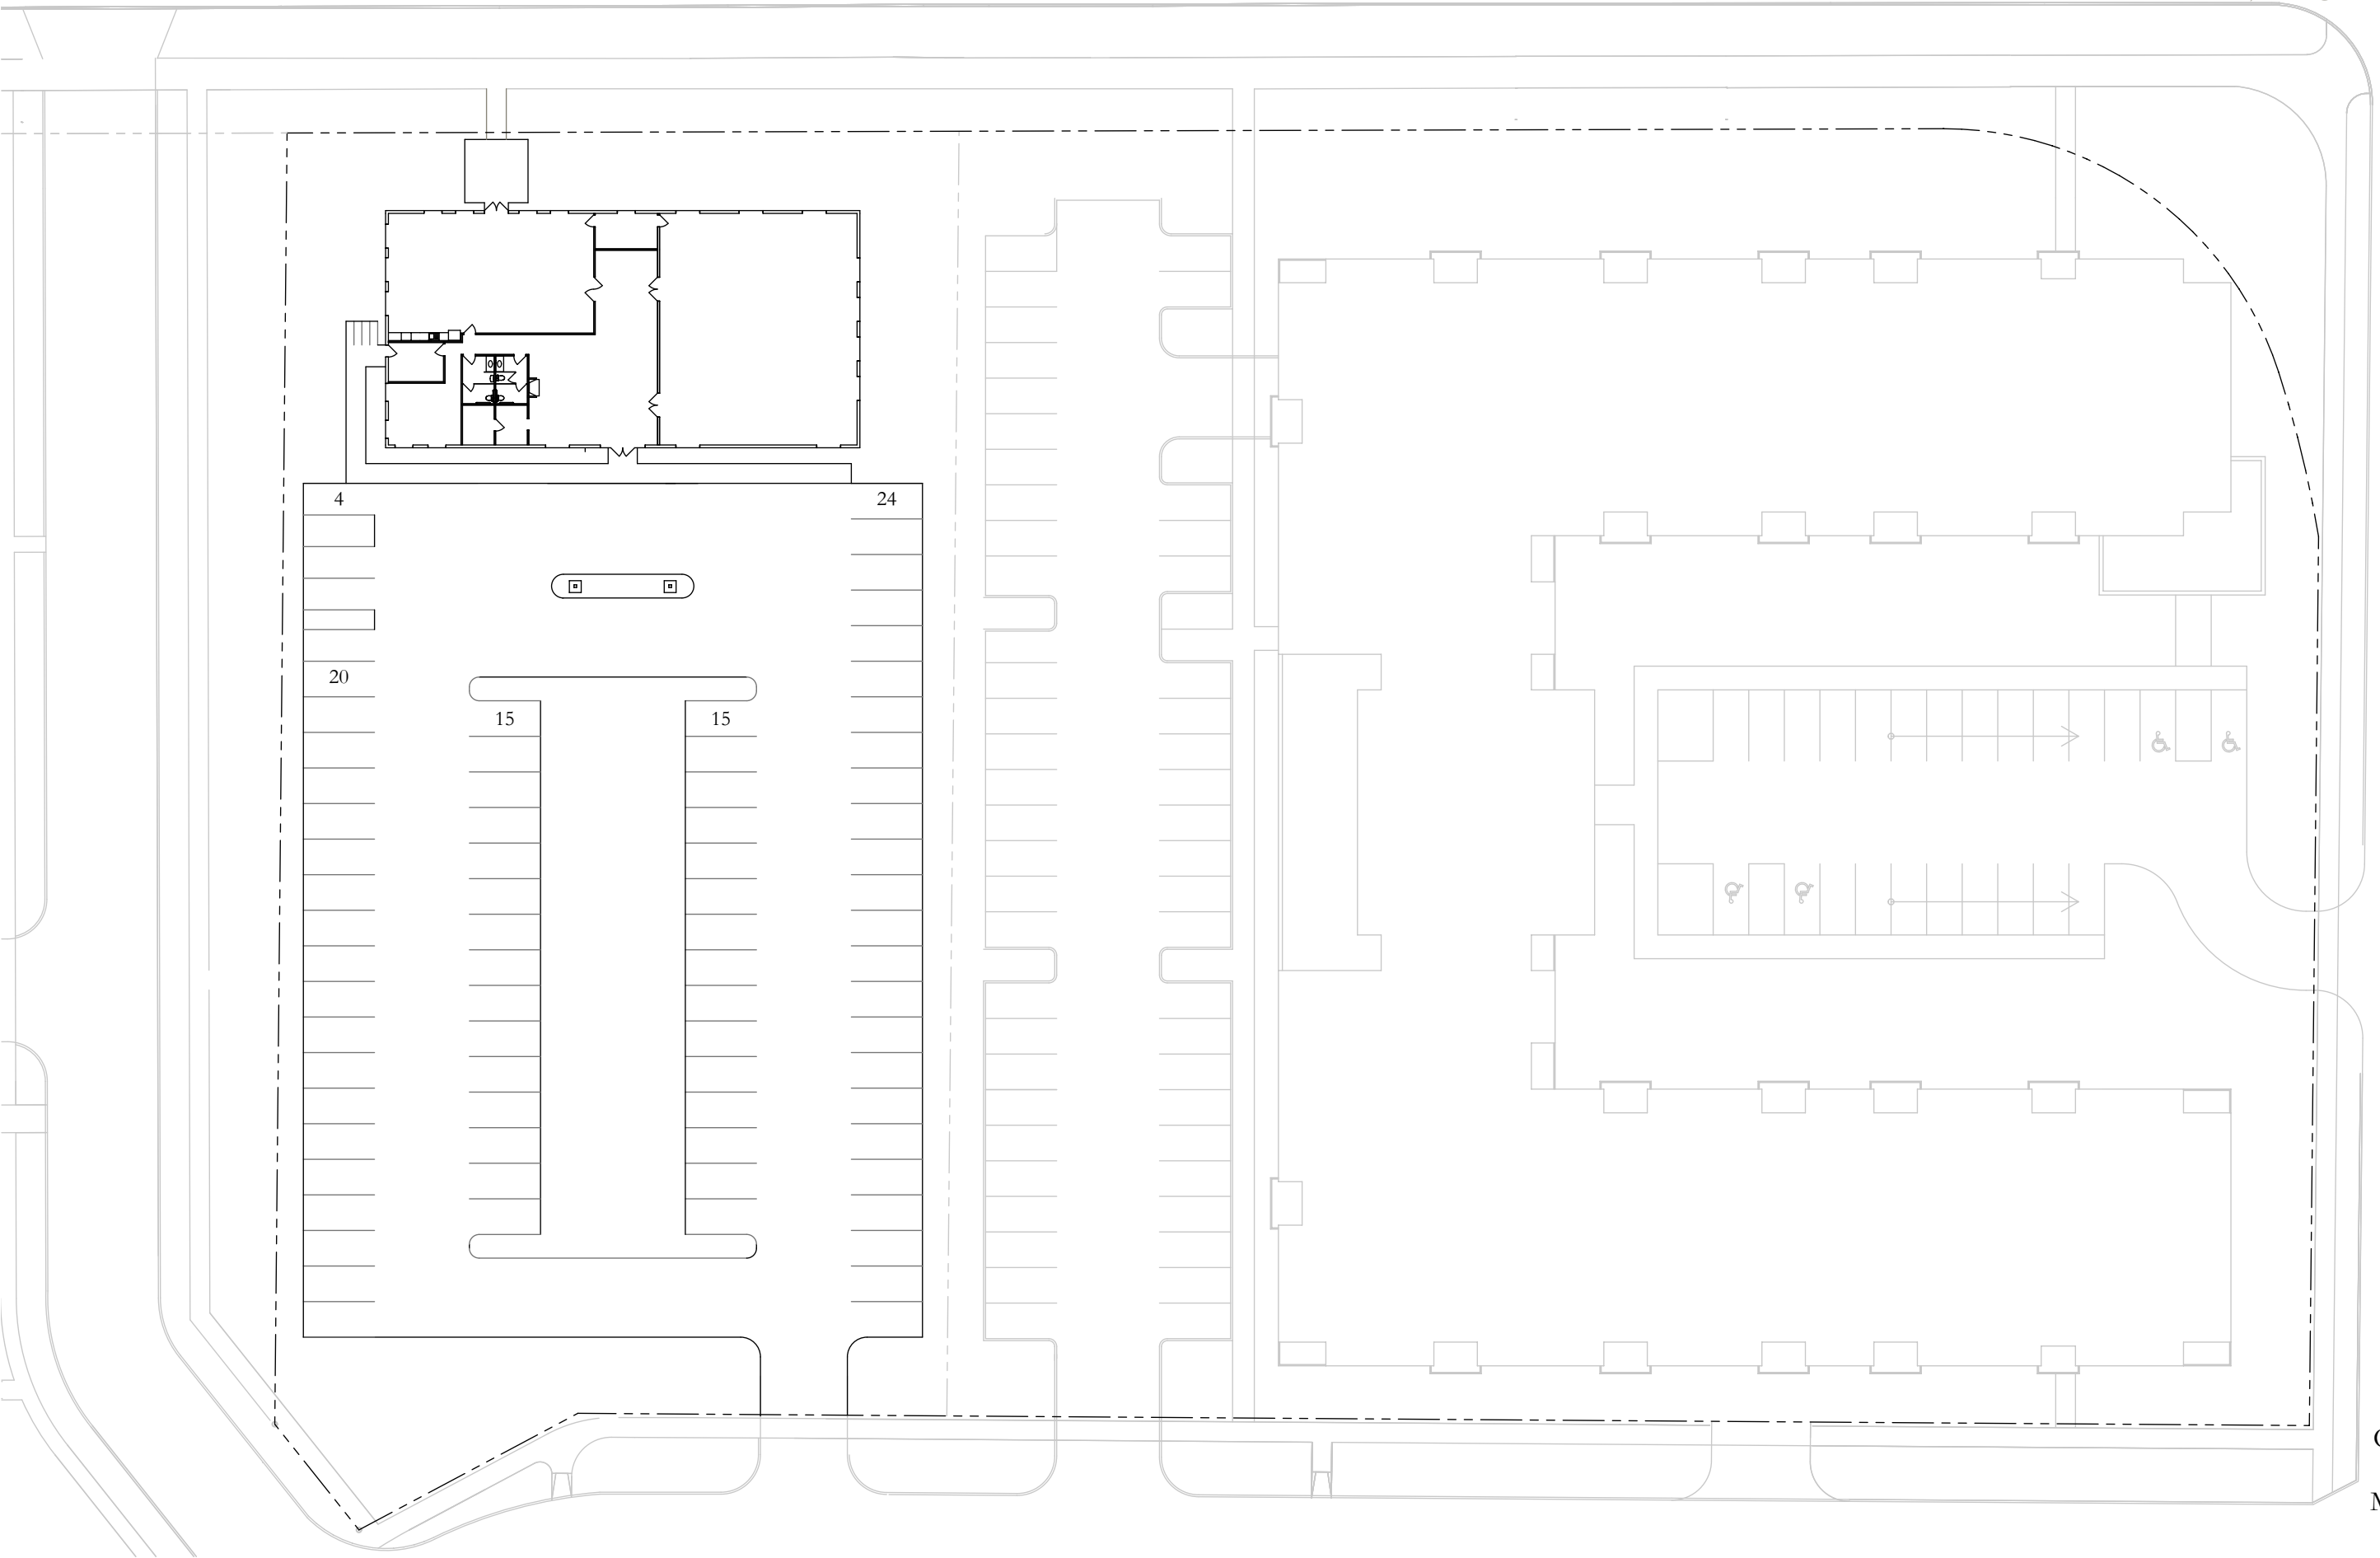

MCKEE RD

MAPLE GROVE DR

GOLDEN COPPER LN

R DR

View of the Intersection of McKee & Maple Grove from the East

View of the Intersection of McKee & Maple Grove from the East

Overall Lot @ 1" = 40'
Ryan Funeral Home
McKee & Maple Grove
June 10, 2022

Aerial View from the South
Ryan Funeral Home
McKee & Maple Grove, Madison, WI
June 10, 2021

East

South

South & East Elevations @ 1/8" = 1'-0"
Ryan Funeral Home
McKee & Maple Grove, Madison, WI
June 10, 2021

West

North or McKee Road

North & West Elevations @ 1/8" = 1'-0"
Ryan Funeral Home
McKee & Maple Grove, Madison, WI
June 10, 2021

View from the McKee
Ryan Funeral Home
McKee & Maple Grove, Madison, WI
June 10, 2021

View from the South West
Ryan Funeral Home
McKee & Maple Grove, Madison, WI
June 10, 2021