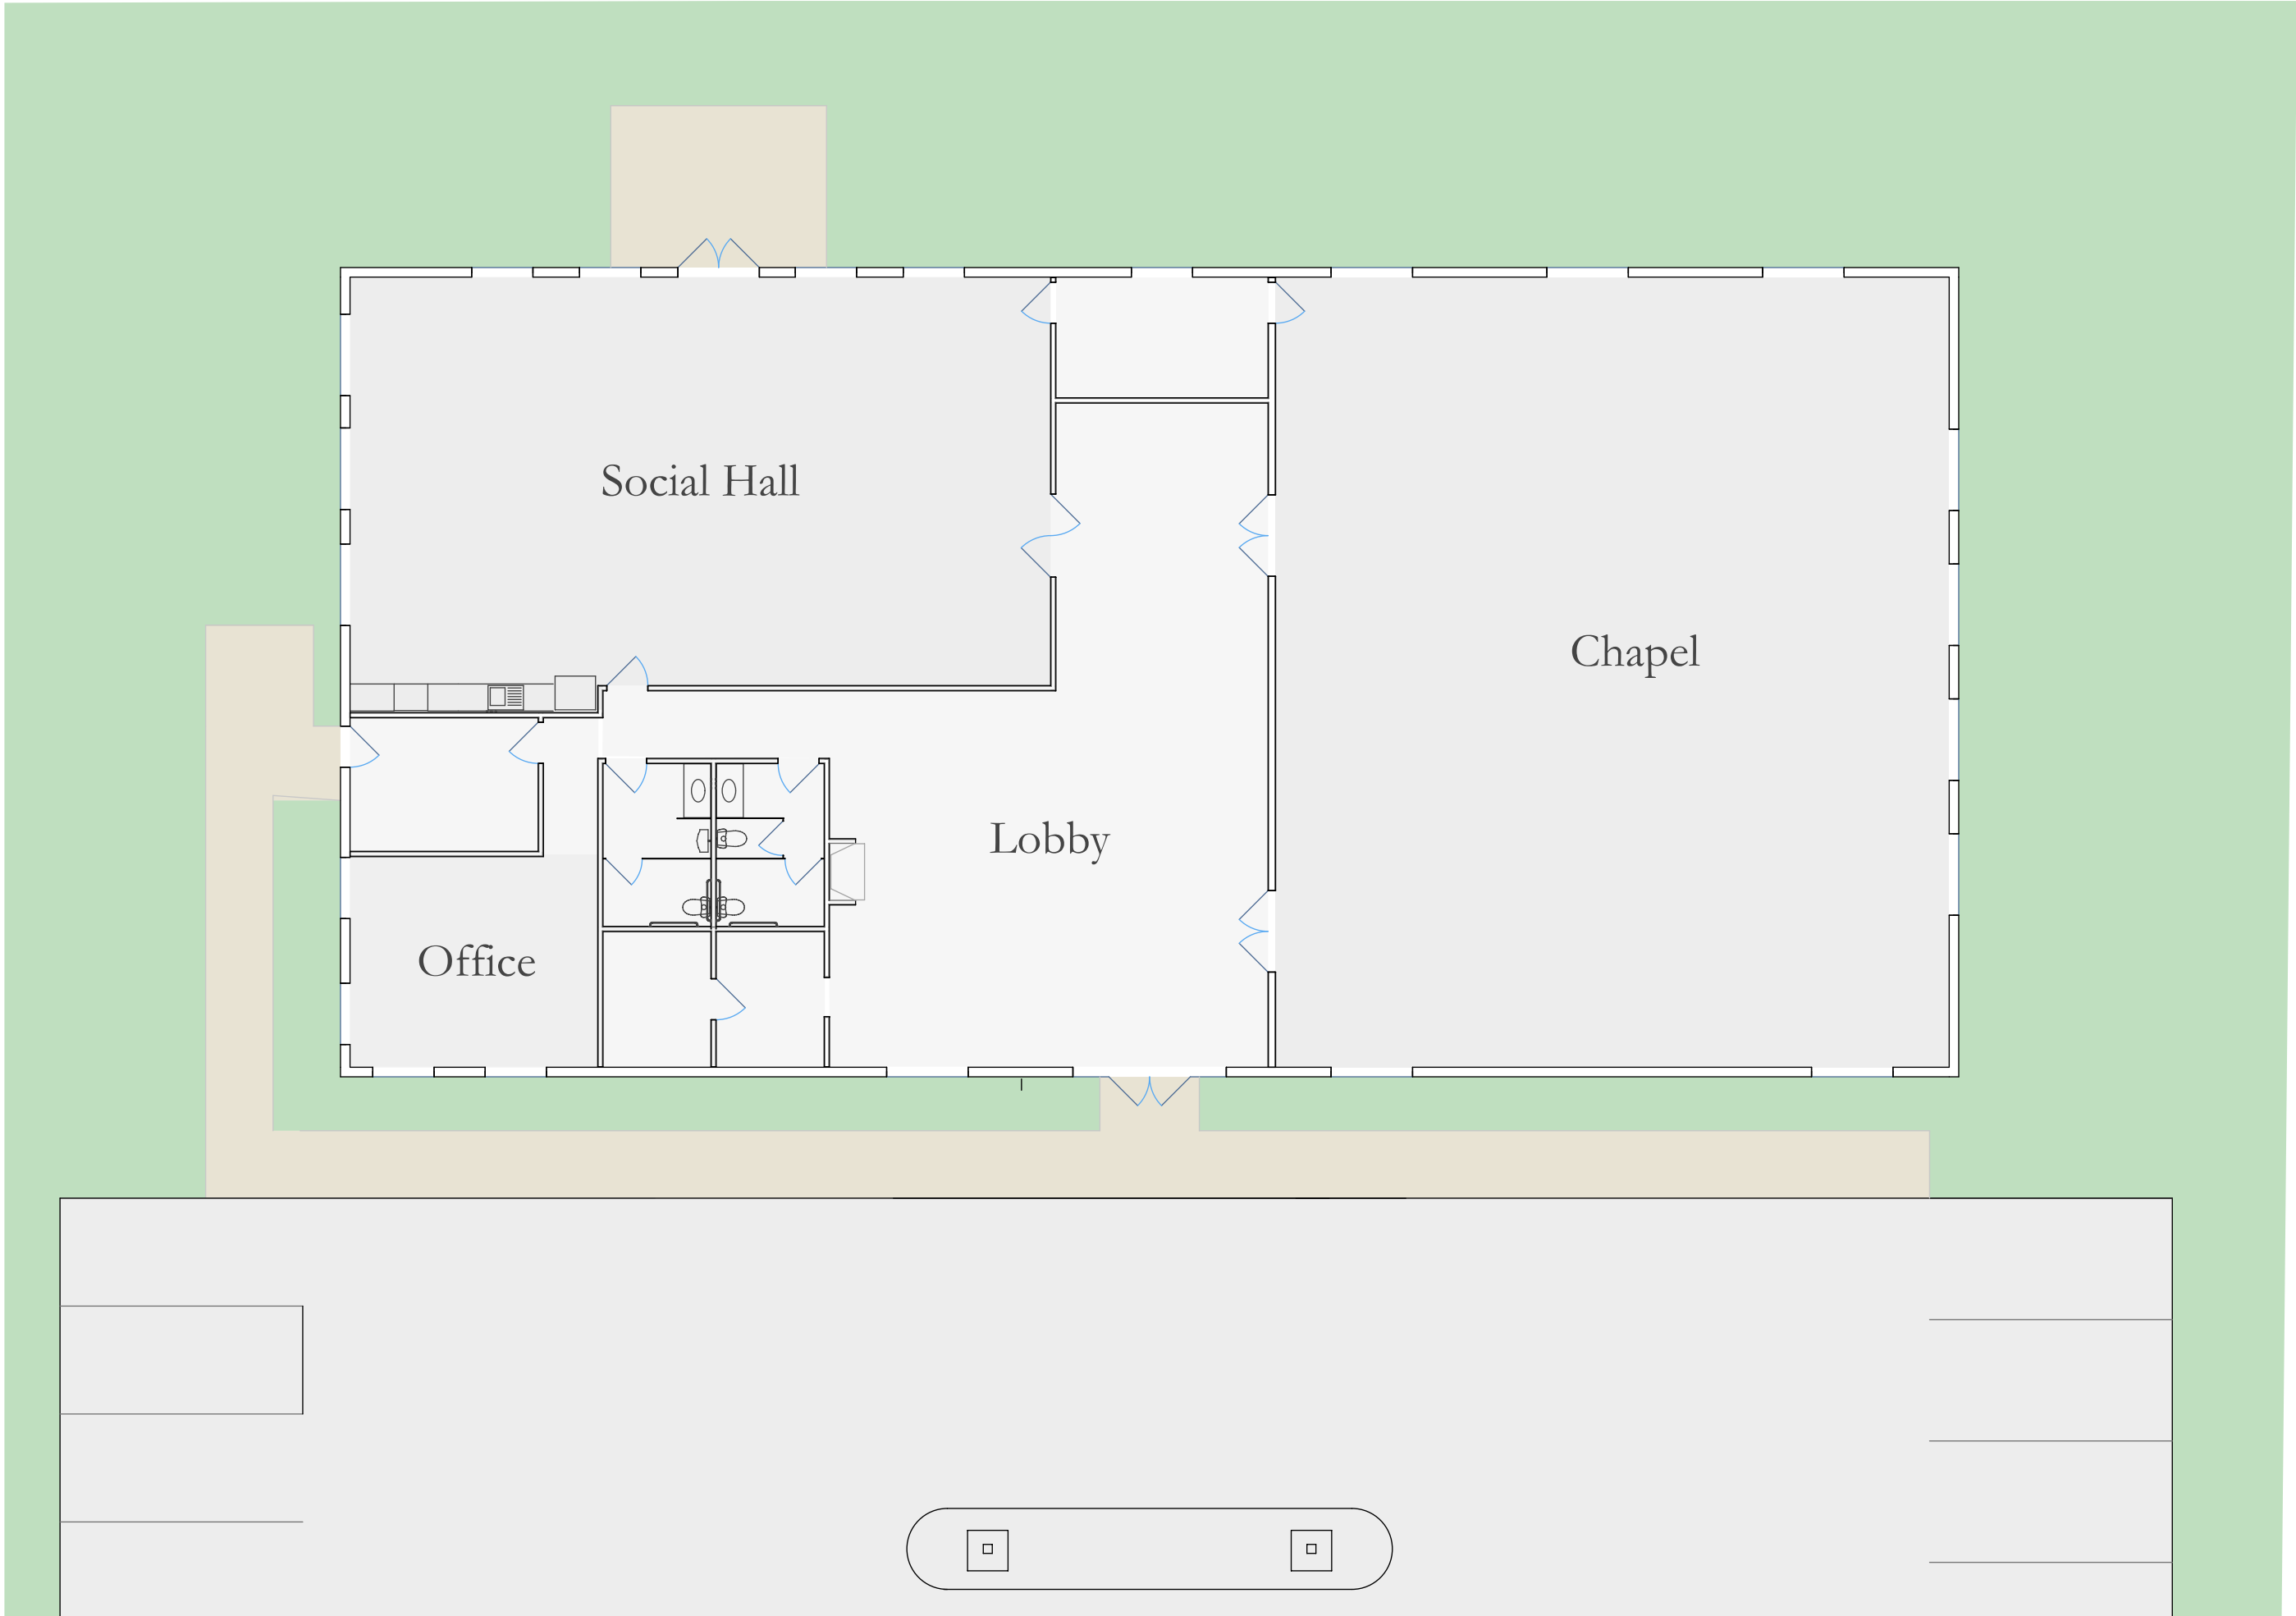

MCKEE RD

MAPLE GROVE DR

GOLDEN COPPER LN

R DR

View of the Intersection of McKee & Maple Grove from the East

View of the Intersection of McKee & Maple Grove from the East

Overall Lot @ 1" = 40'
Ryan Funeral Home
McKee & Maple Grove
June 10, 2022

Aerial View from the South
Ryan Funeral Home
McKee & Maple Grove, Madison, WI
June 10, 2021

East

South

South & East Elevations @ 1/8" = 1'-0"
Ryan Funeral Home
McKee & Maple Grove, Madison, WI
June 10, 2021

West

North or McKee Road

North & West Elevations @ 1/8" = 1'-0"
Ryan Funeral Home
McKee & Maple Grove, Madison, WI
June 10, 2021

View from the McKee
Ryan Funeral Home
McKee & Maple Grove, Madison, WI
June 10, 2021

View from the South West
Ryan Funeral Home
McKee & Maple Grove, Madison, WI
June 10, 2021