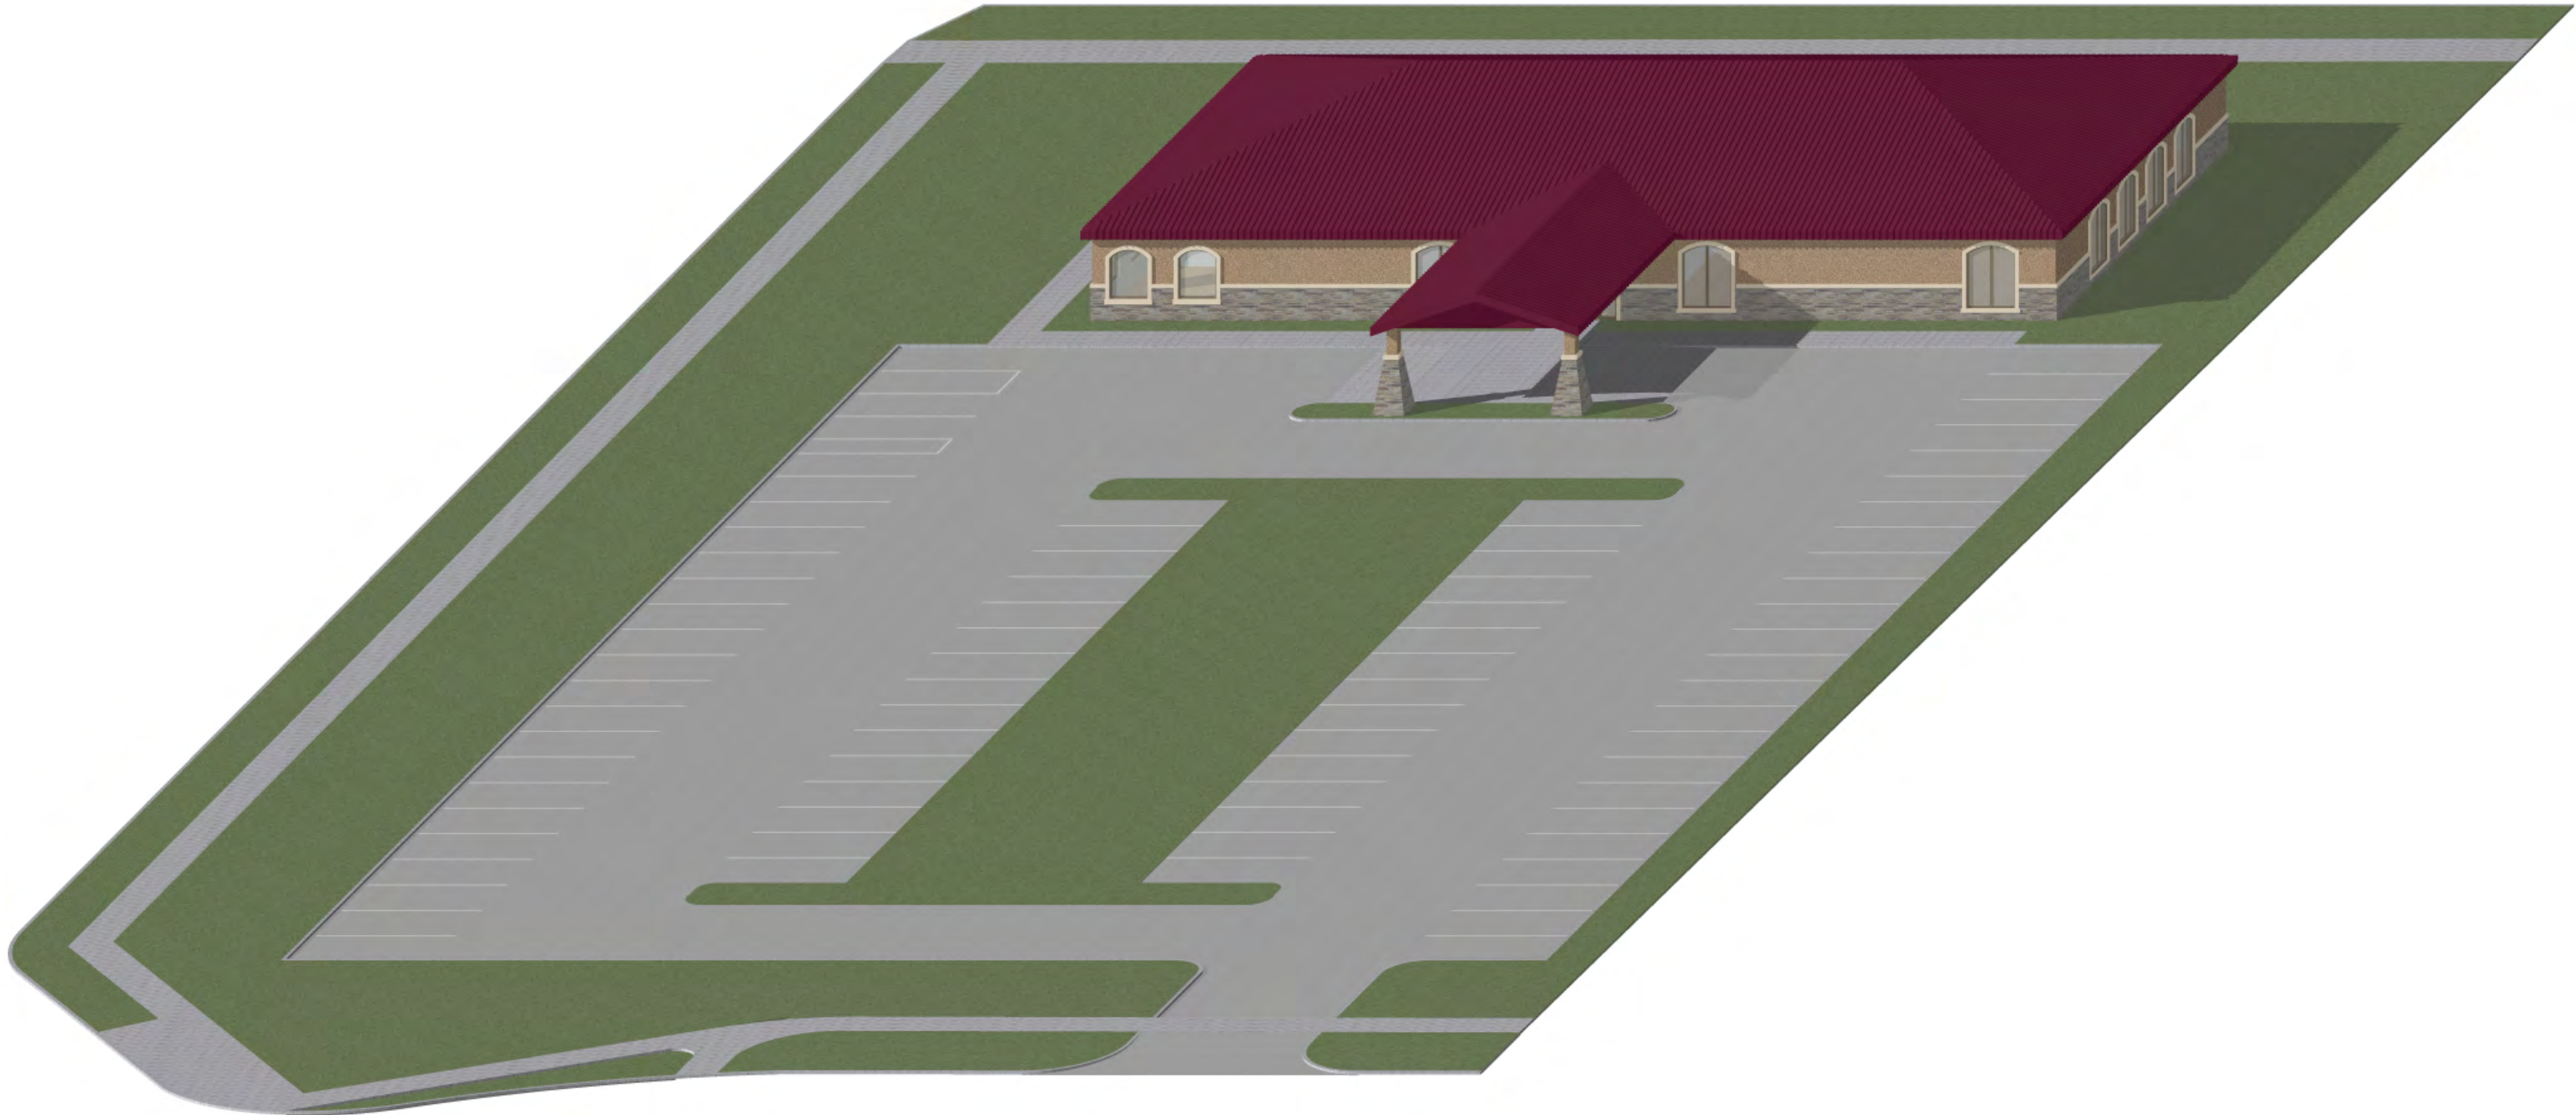

MCKEE RD

MAPLE GROVE DR

GOLDEN COPPER LN

R DR

View of the Intersection of McKee & Maple Grove from the East

View of the Intersection of McKee & Maple Grove from the East

Overall Lot @ 1" = 40'
Ryan Funeral Home
McKee & Maple Grove
June 10, 2022

Aerial View from the South
Ryan Funeral Home
McKee & Maple Grove, Madison, WI
June 10, 2021

East

South

South & East Elevations @ 1/8" = 1'-0"
Ryan Funeral Home
McKee & Maple Grove, Madison, WI
June 10, 2021

West

North or McKee Road

North & West Elevations @ 1/8" = 1'-0"
Ryan Funeral Home
McKee & Maple Grove, Madison, WI
June 10, 2021

View from the McKee
Ryan Funeral Home
McKee & Maple Grove, Madison, WI
June 10, 2021

View from the South West
Ryan Funeral Home
McKee & Maple Grove, Madison, WI
June 10, 2021