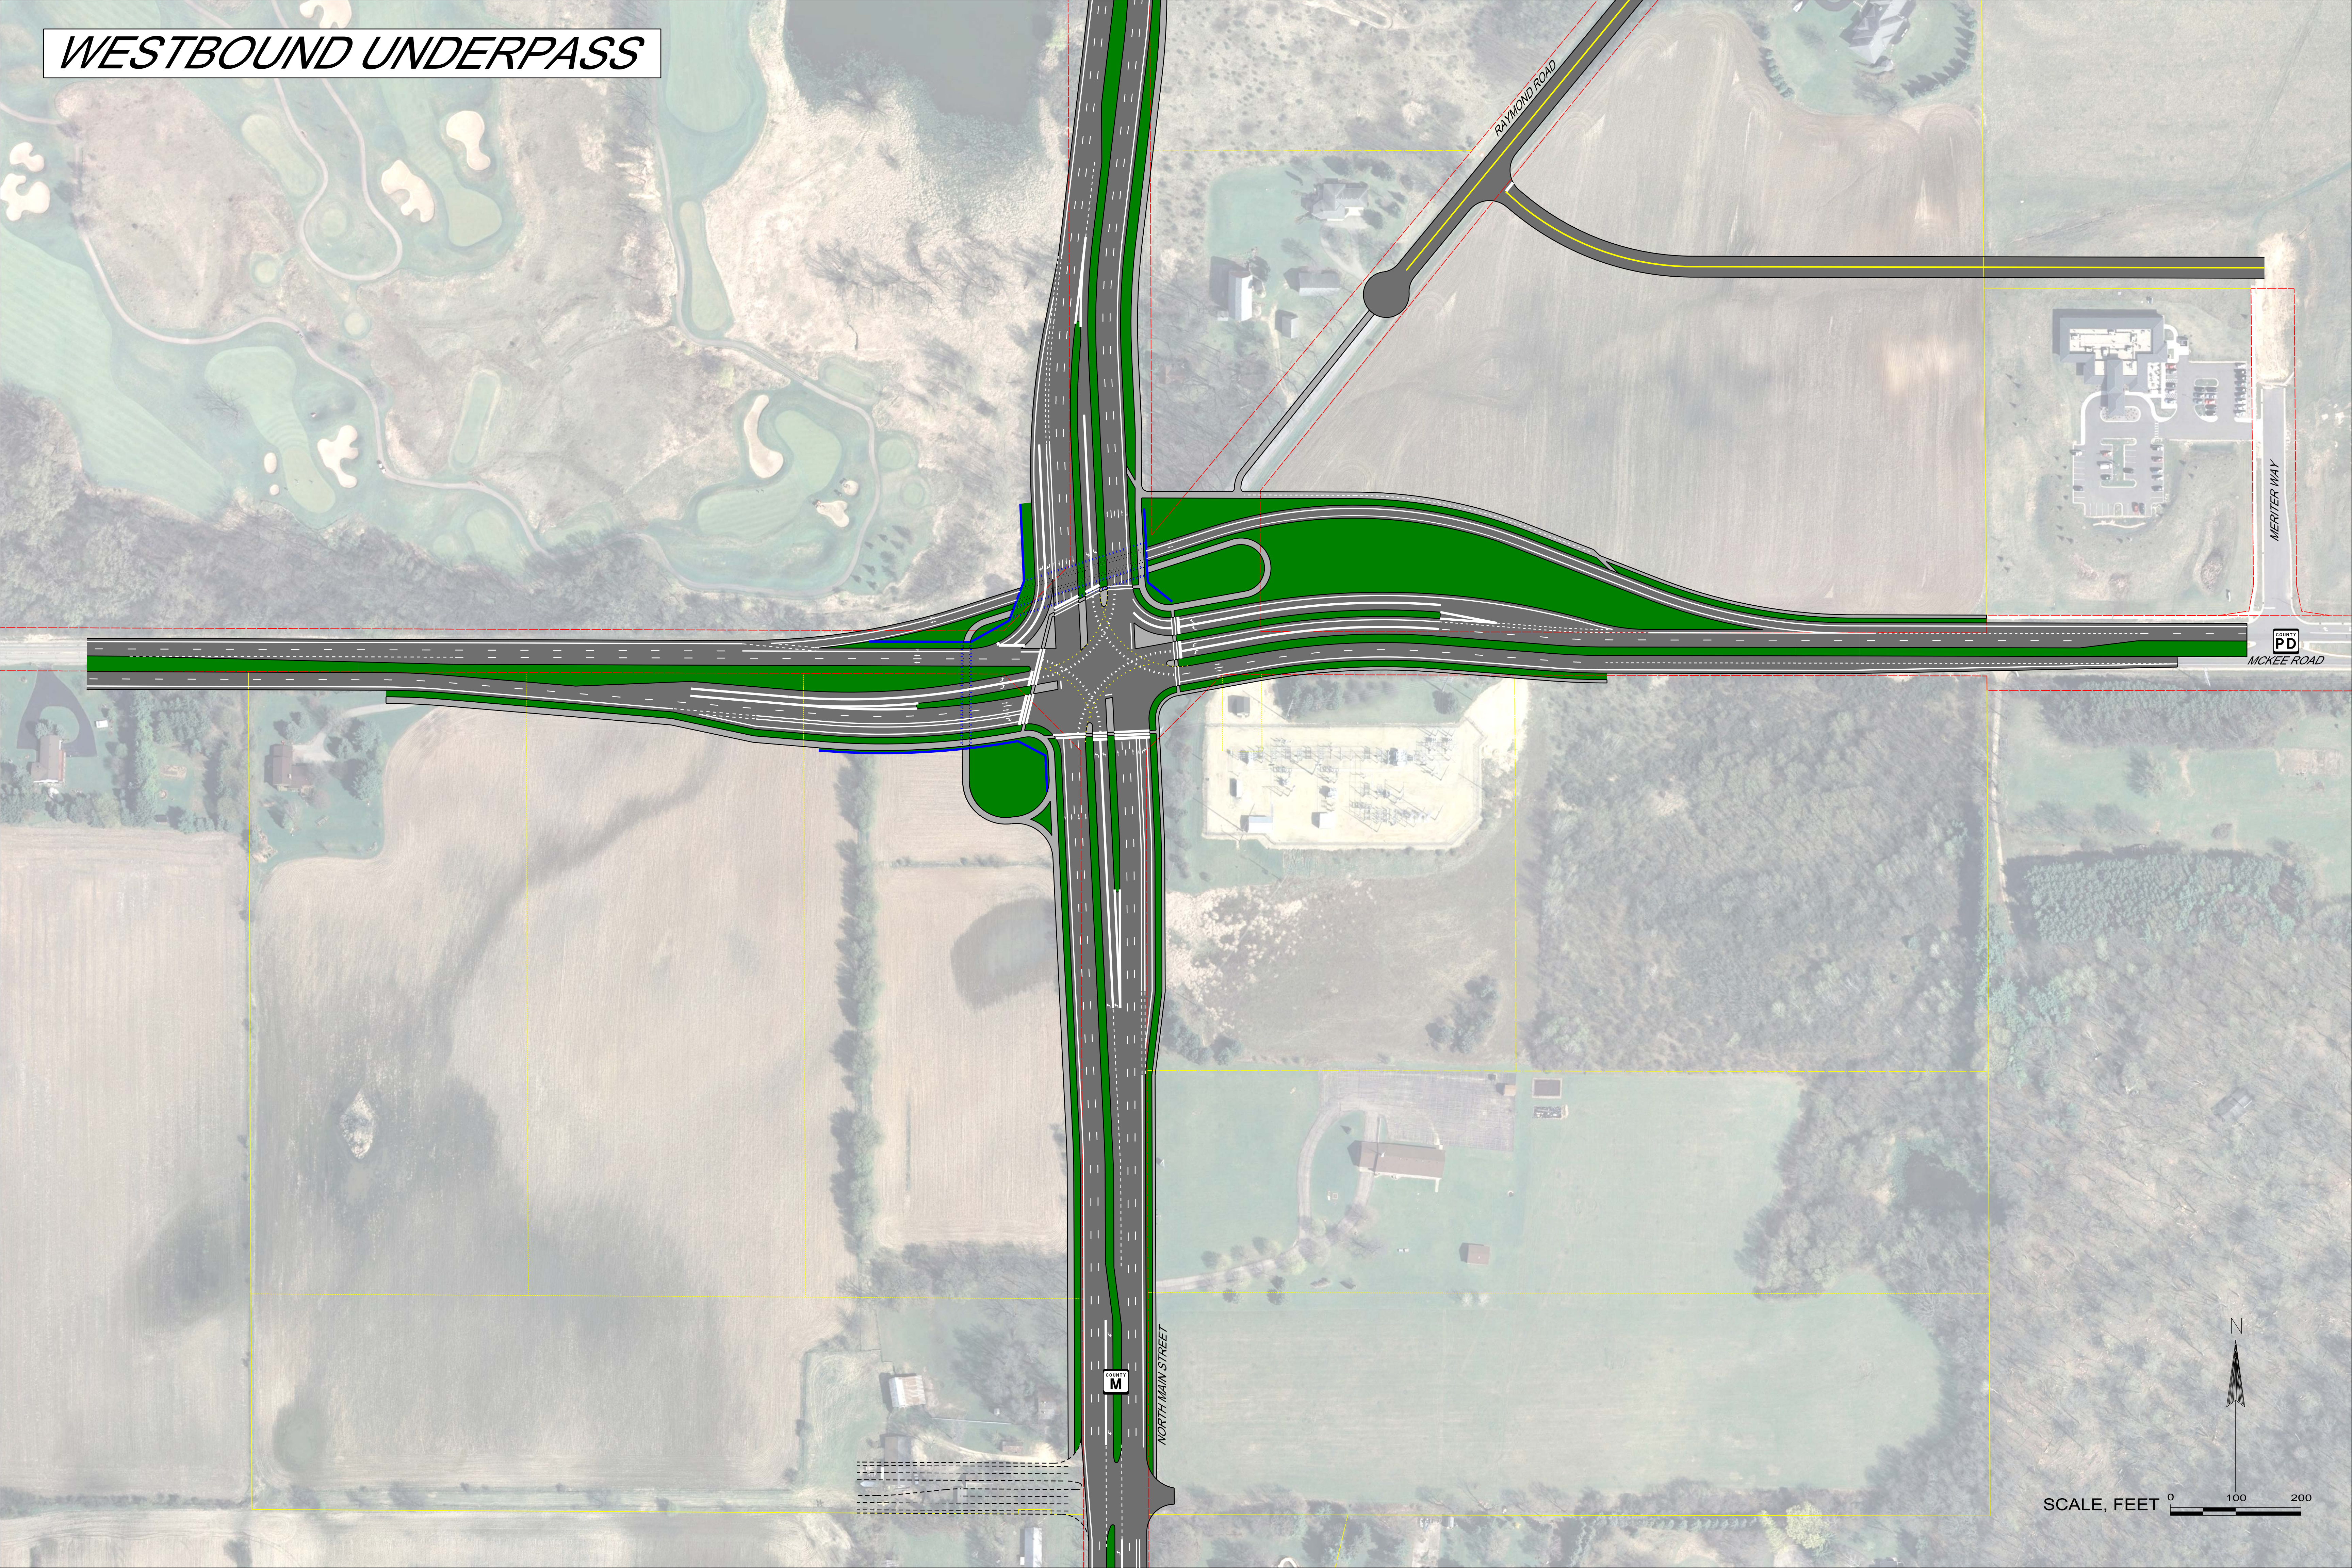

WESTBOUND UNDERPASS

RAYMOND ROAD

MERITER WAY

COUNTY PD

MCKEE ROAD

NORTH MAIN STREET

COUNTY M

SCALE, FEET 0 100 200