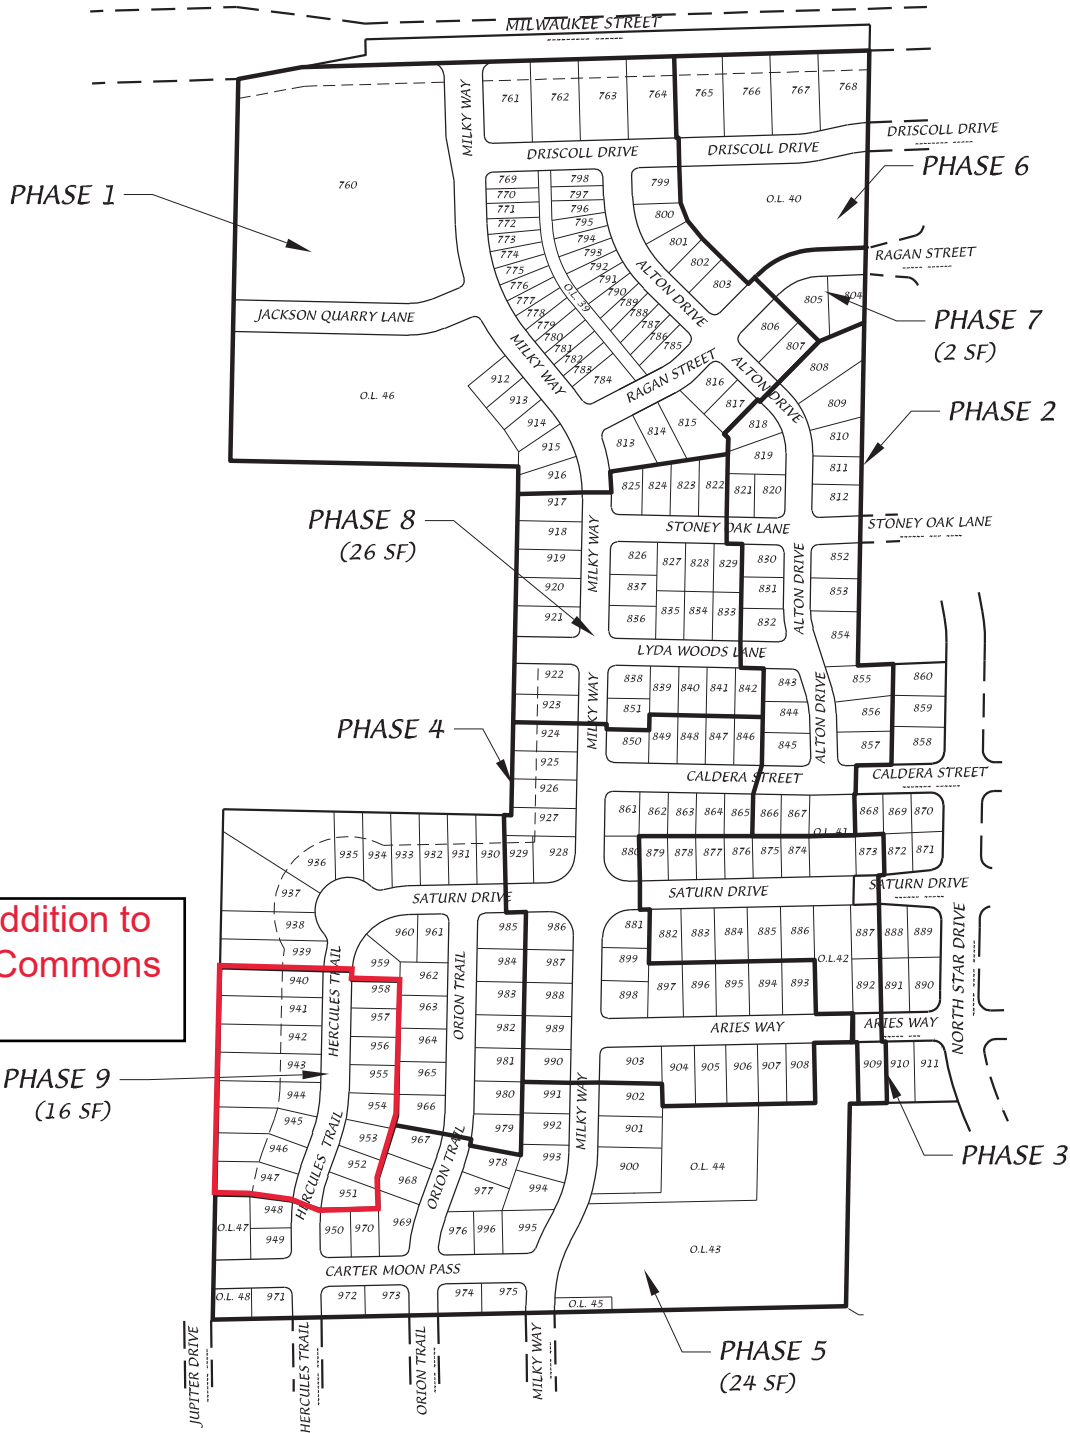

Grandview Commons North Addition- Phase Map

Northeast Addition to Grandview Commons Phase 9

D'ONOFRIO KOTTKE AND ASSOCIATES, INC.

7530 Westward Way, Madison, WI 53717
 Phone: 608.833.7530 • Fax: 608.833.1089
YOUR NATURAL RESOURCE FOR LAND DEVELOPMENT

0 400
 Scale 1" = 400'

DATE: 08-31-20
 REV.:
 F.N.: 18-05-161
 DRAWN BY: JMS

North Addition to Grandview Commons Phase 9
Developer Agreement:
 *Installation of public utilities
 *Construction of street improvements, sidewalks and terrace.
 *Street Lighting as required by Traffic Engineering

MARK	REVISION	DATE	BY
13300	13300	5/26/2021 10:09 AM	13300
13300	13300	5/26/2021 10:09 AM	13300

13300
 MADISON, WI
 CONTRACT NO: 8973
 STREET PLAN & PROFILE
 NORTH ADD. TO GRANDVIEW COMMONES: PHASE 9
 M:\DESIGN\Projects\13300\CAD\Streets\13300EN-PrP.dwg