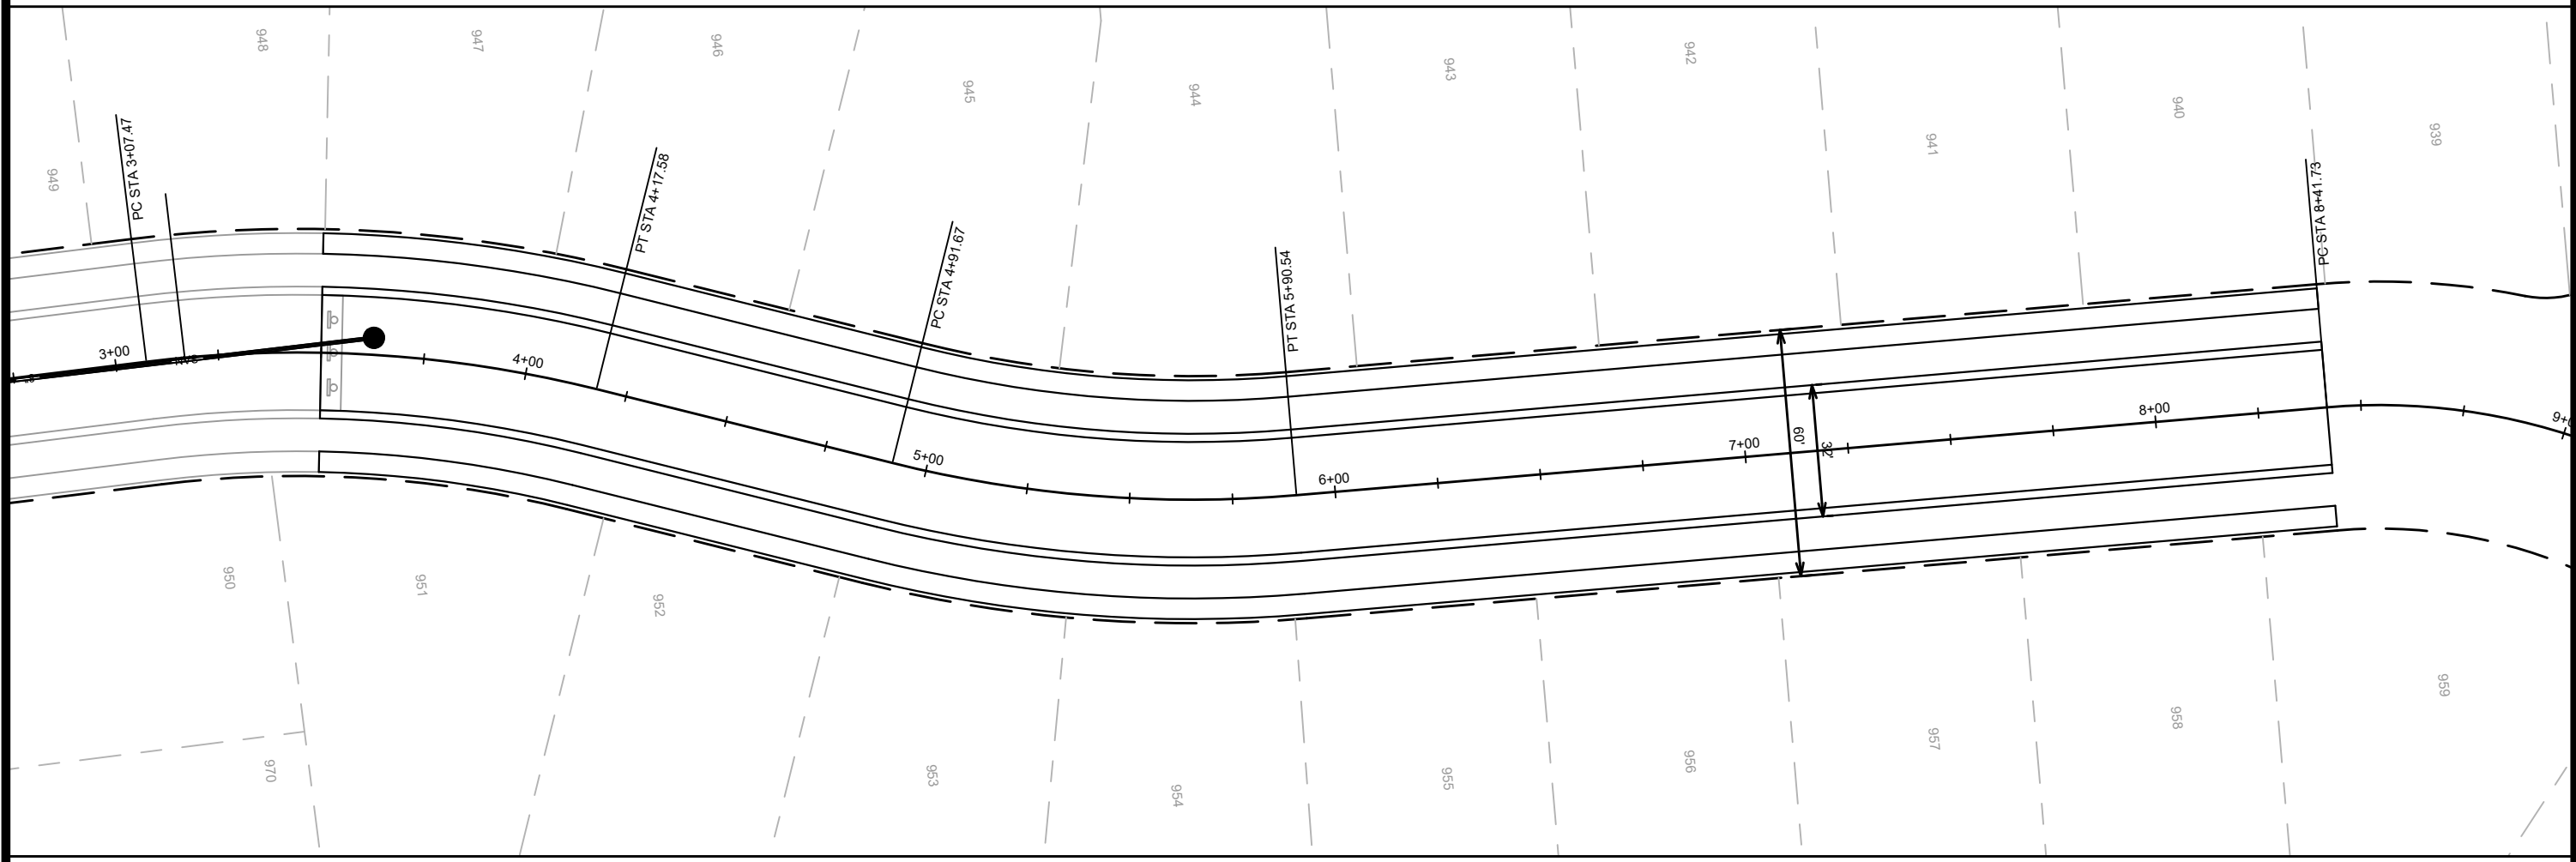

Grandview Commons North Addition- Phase Map

Northeast Addition to Grandview Commons Phase 9

D'ONOFRIO KOTTKE AND ASSOCIATES, INC.

7530 Westward Way, Madison, WI 53717
 Phone: 608.833.7530 • Fax: 608.833.1089
YOUR NATURAL RESOURCE FOR LAND DEVELOPMENT

0 400
 Scale 1" = 400'

DATE: 08-31-20
 REV.:
 F.N.: 18-05-161
 DRAWN BY: JMS

North Addition to Grandview Commons Phase 9
Developer Agreement:
 *Installation of public utilities
 *Construction of street improvements, sidewalks and terrace.
 *Street Lighting as required by Traffic Engineering

MARK	REVISION	DATE	BY
13300	13300	5/26/2021 10:09 AM	13300
13300	13300	5/26/2021 10:09 AM	13300

13300
 MADISON, WI
 CONTRACT NO: 8973
 STREET PLAN & PROFILE
 NORTH ADD. TO GRANDVIEW COMMONES: PHASE 9
 M:\DESIGN\Projects\13300\CAD\Streets\13300EN-PrP.dwg