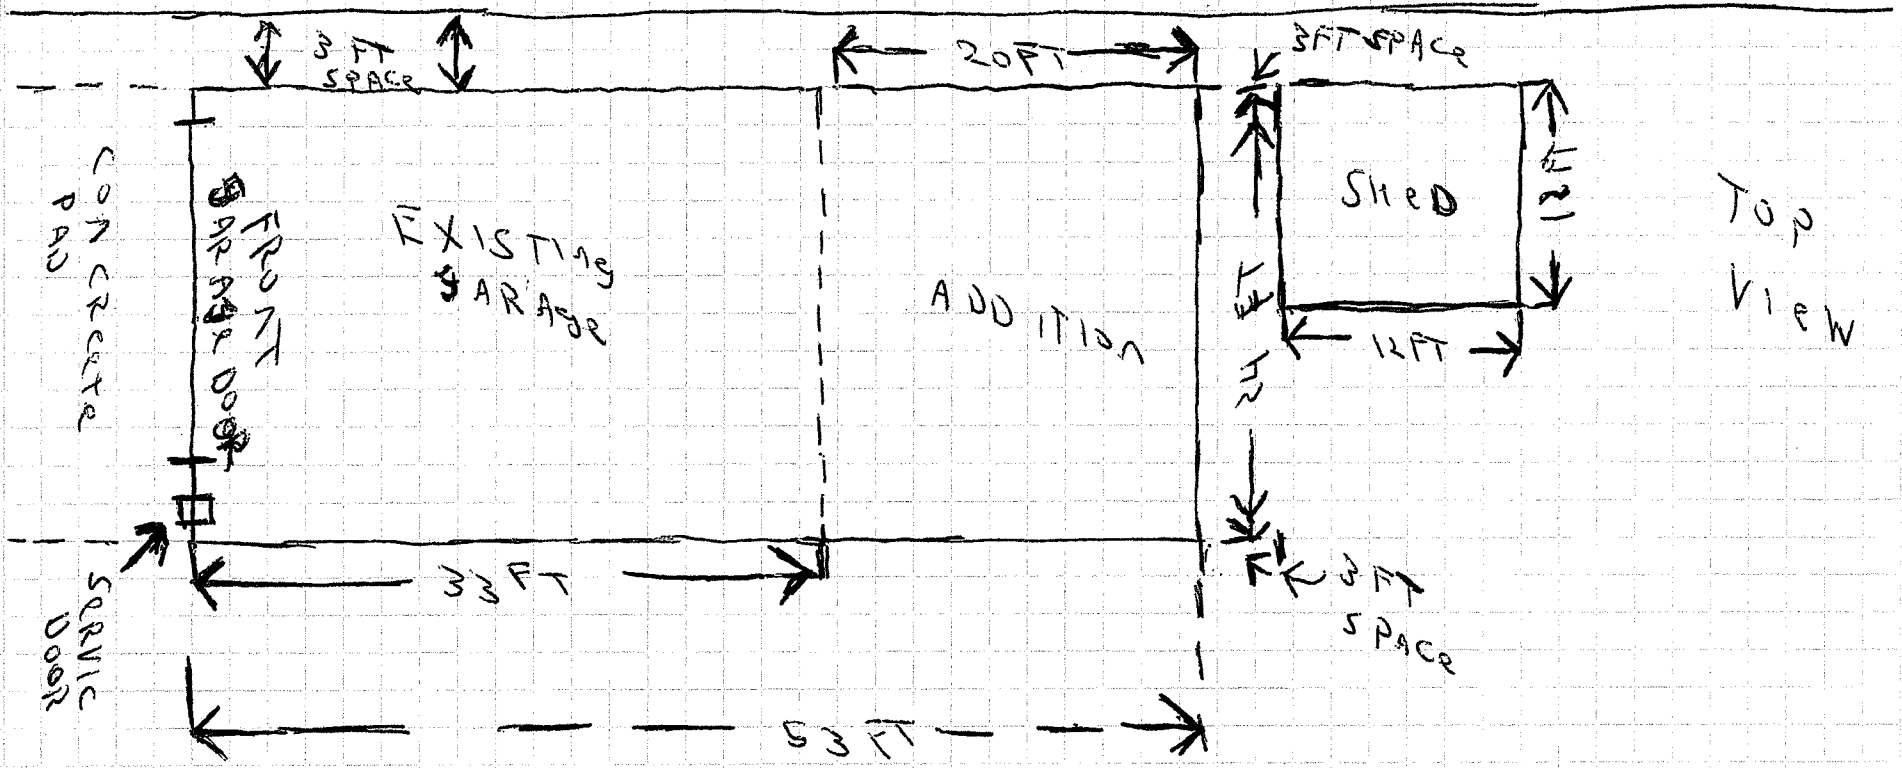

S I T E M A P

FENCE LINE

Top View

SCALE ONE SQUARE = 2 FT APPROX