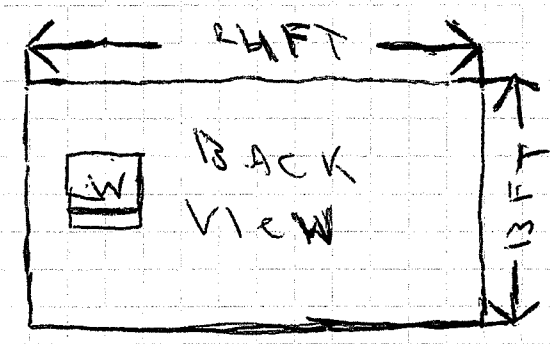

S I T E M A P

FENCE LINE

Top View

SCALE ONE SQUARE = 2 FT APPROX