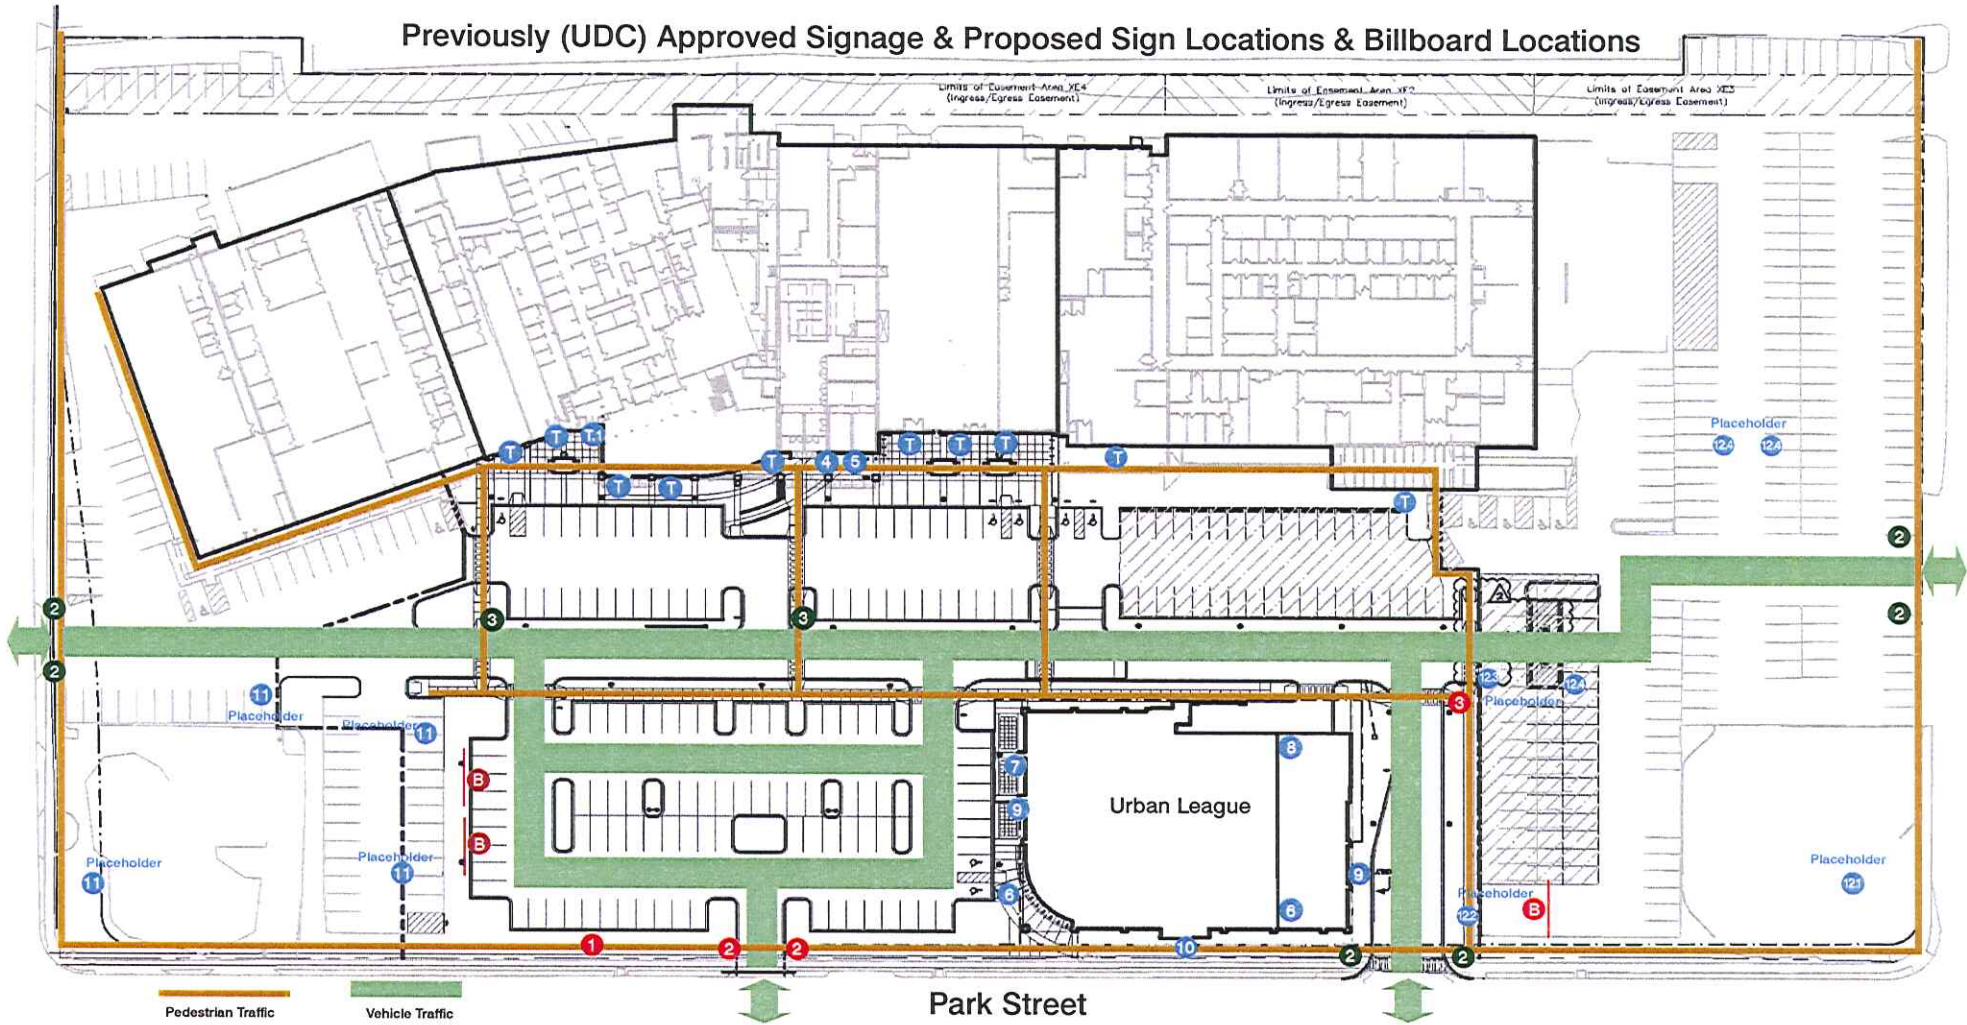

# Previously (UDC) Approved Signage & Proposed Sign Locations & Billboard Locations

Pedestrian Traffic Vehicle Traffic

Park Street

## Previously Approved Mall Signage

- 1 Main Pylon
- 2 Enter/Exit
- 3 Directional
- B Billboard

## New Directional Signage

- 2 Enter/Exit
- 3 Directional

- T Cricket
- T VIP Nails
- T Dane County Human Services
- T Future Restaurant
- T Future Coffee Shop

- T Yue Wah Oriental Foods
- T Atrium
- T MATC
- T Village Sports Town

## New Tenant Signage

- 4 Atrium Sign
- 5 Atrium Directory
- 6 Urban League
- 7 Urban League
- 8 Planned Parenthood
- 9 Madison Public Library
- 10 Building Projecting Sign
- 11 South Out-Lot Building

- 121 Access Community Health Centers
- 122 D/F Monument
- 123 Patient Drop-Off
- 124 Parking Only