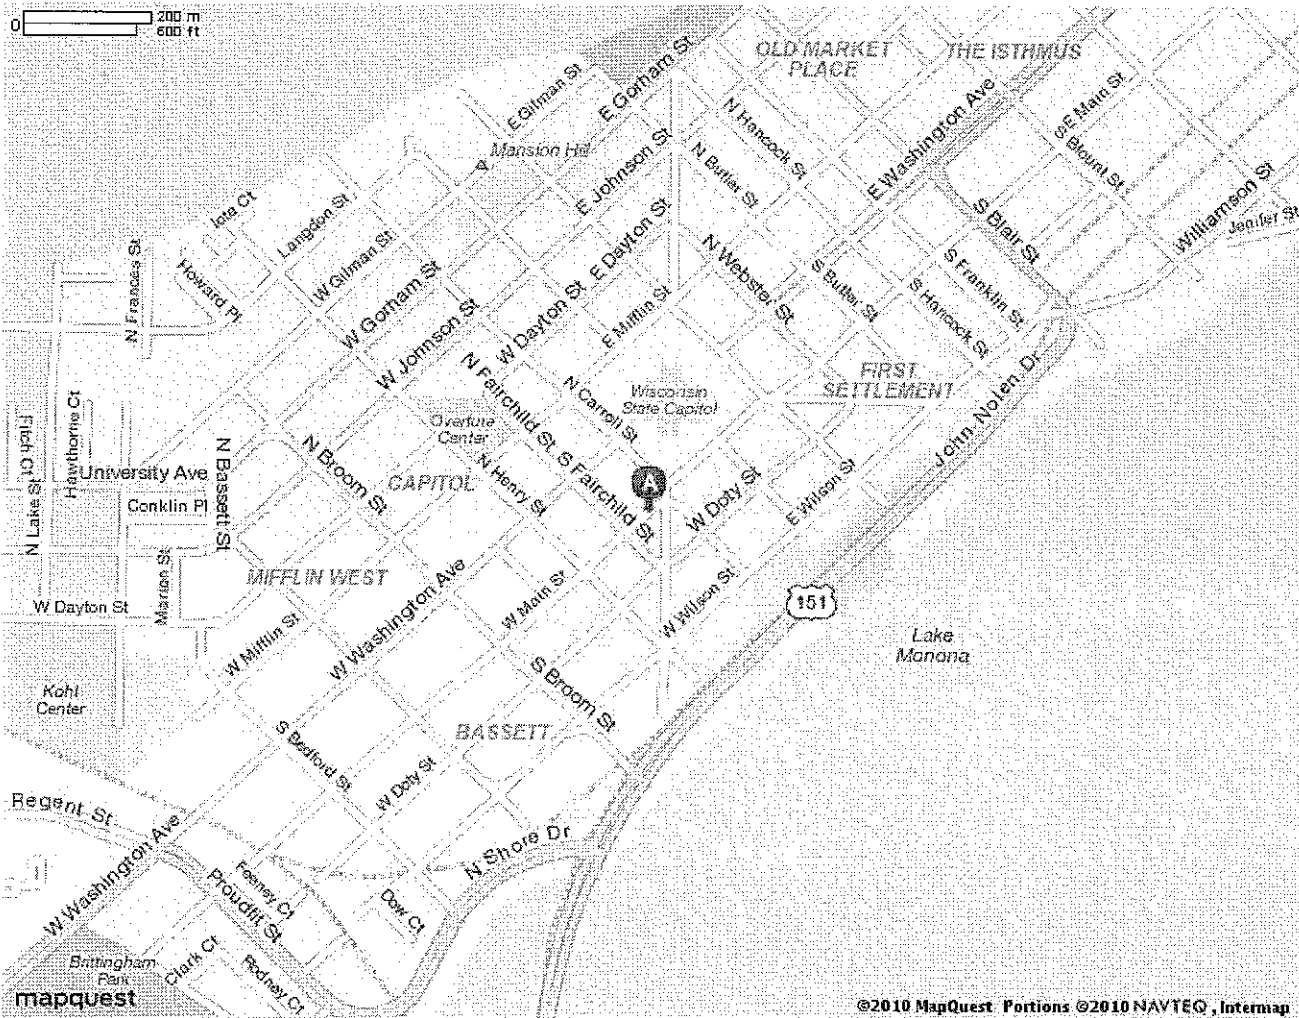

The New MapQuest is Here! Try the New Site Now »

Sorry! When printing directly from the browser your directions or map may not print correctly For best results, try clicking the Printer-Friendly button

**111 W Main St**

Madison, WI 53703-3207

©2010 MapQuest Portions ©2010 NAVTEQ, Internap

Directions and maps are informational only We make no warranties on the accuracy of their content, road conditions or route usability or expeditiousness You assume all risk of use MapQuest and its suppliers shall not be liable to you for any loss or delay resulting from your use of MapQuest