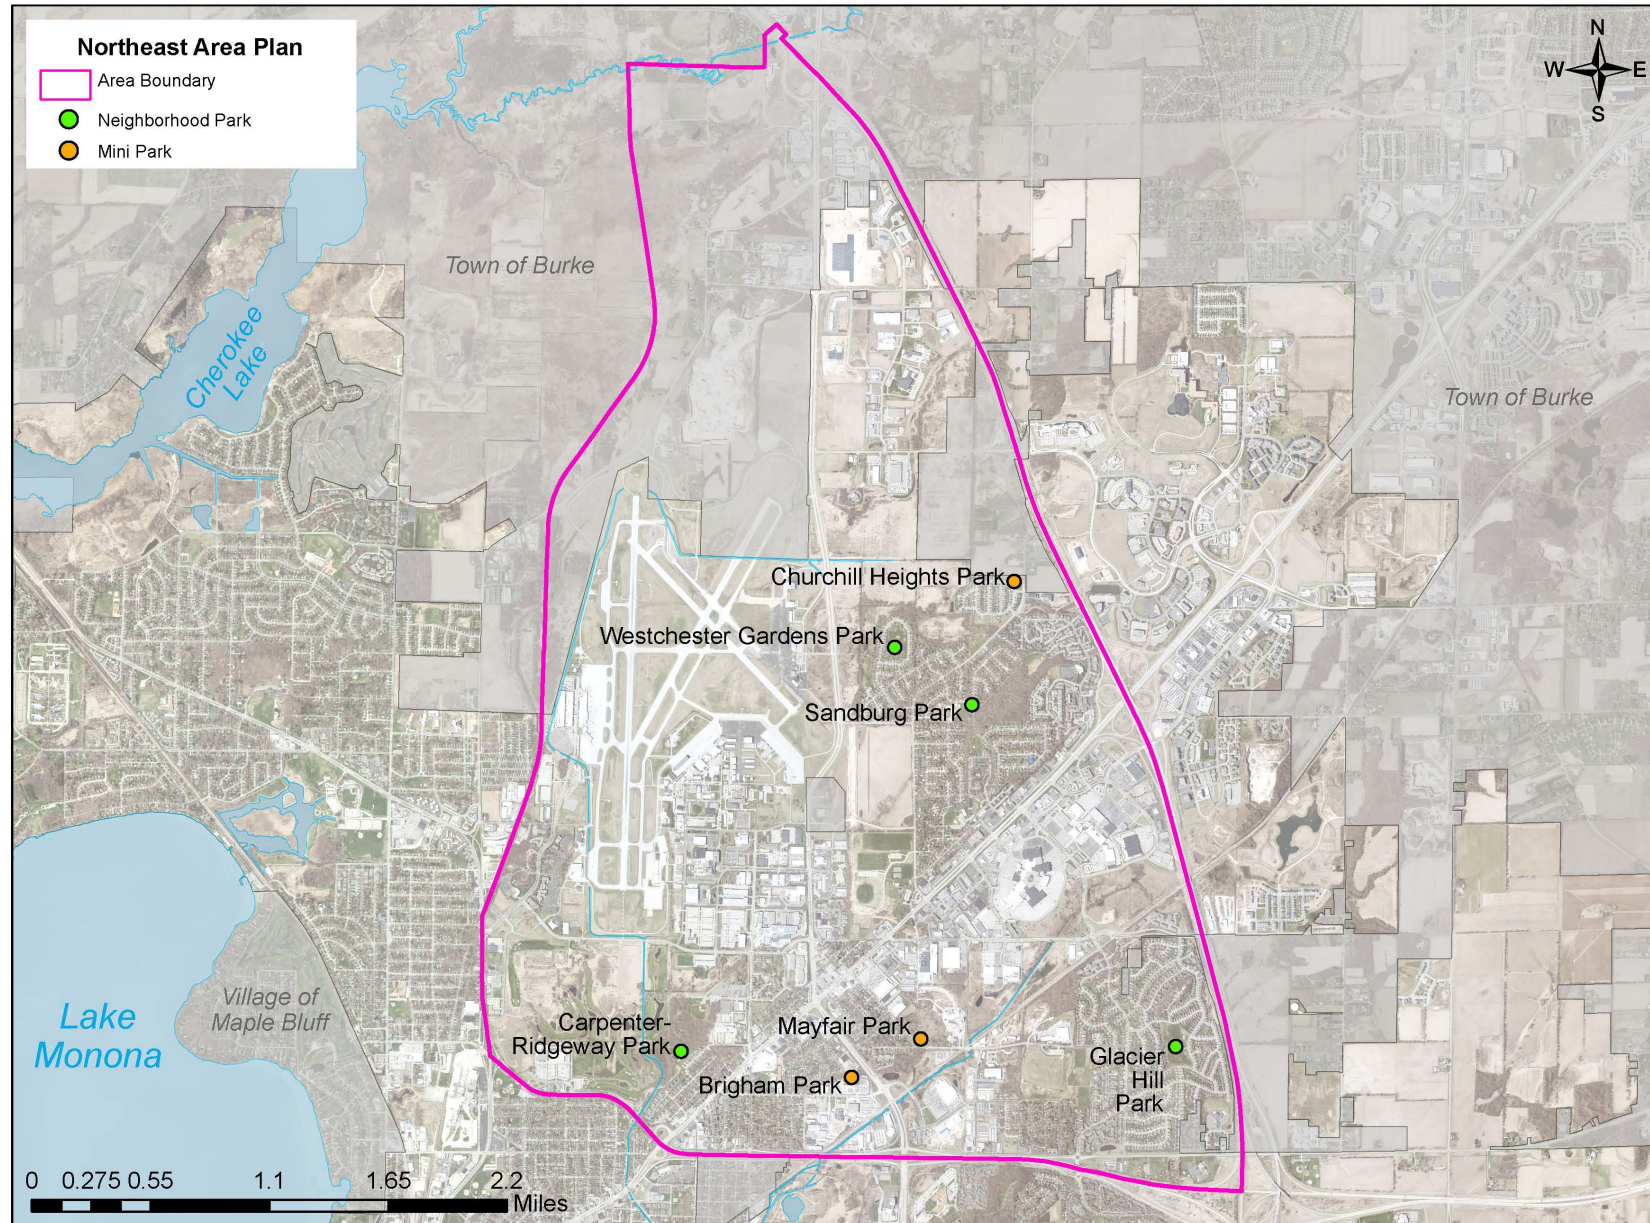

Northeast Area Park Development Plans

Neighborhood and Mini Parks

Public Engagement – Planning Hosted

Community Meeting

- January 31, 2023

Northeast Area Open
House

- March 29, 2023

Sandburg
Neighborhood Walk

- July 12, 2023

Northeast Area
Connect

- August 15, 2023 – Reindahl Park
- August 16, 2023 – Sycamore Park

Public Engagement – Parks Hosted

Public Input Meeting

- May 24, 2023

Listening Sessions

- May 30, 2023 – East Madison Community Center Food Pantry
- June 1, 2023 – Hawthorne Public Library

Community Survey

- August 2023

Board of Park Commissioners

- March 13, 2024 – Informational Presentation
- April 3, 2024 – Potential Approval

Mini Parks

- Brigham Park
 - Add recreational biking
 - Interest in expansion
- Churchill Heights Park
 - Add Community Patio
 - Add Managed Meadow area
 - Interest in expansion
- Mayfair Park
 - Replace existing Sun Shelter in new location
 - Interest in expansion