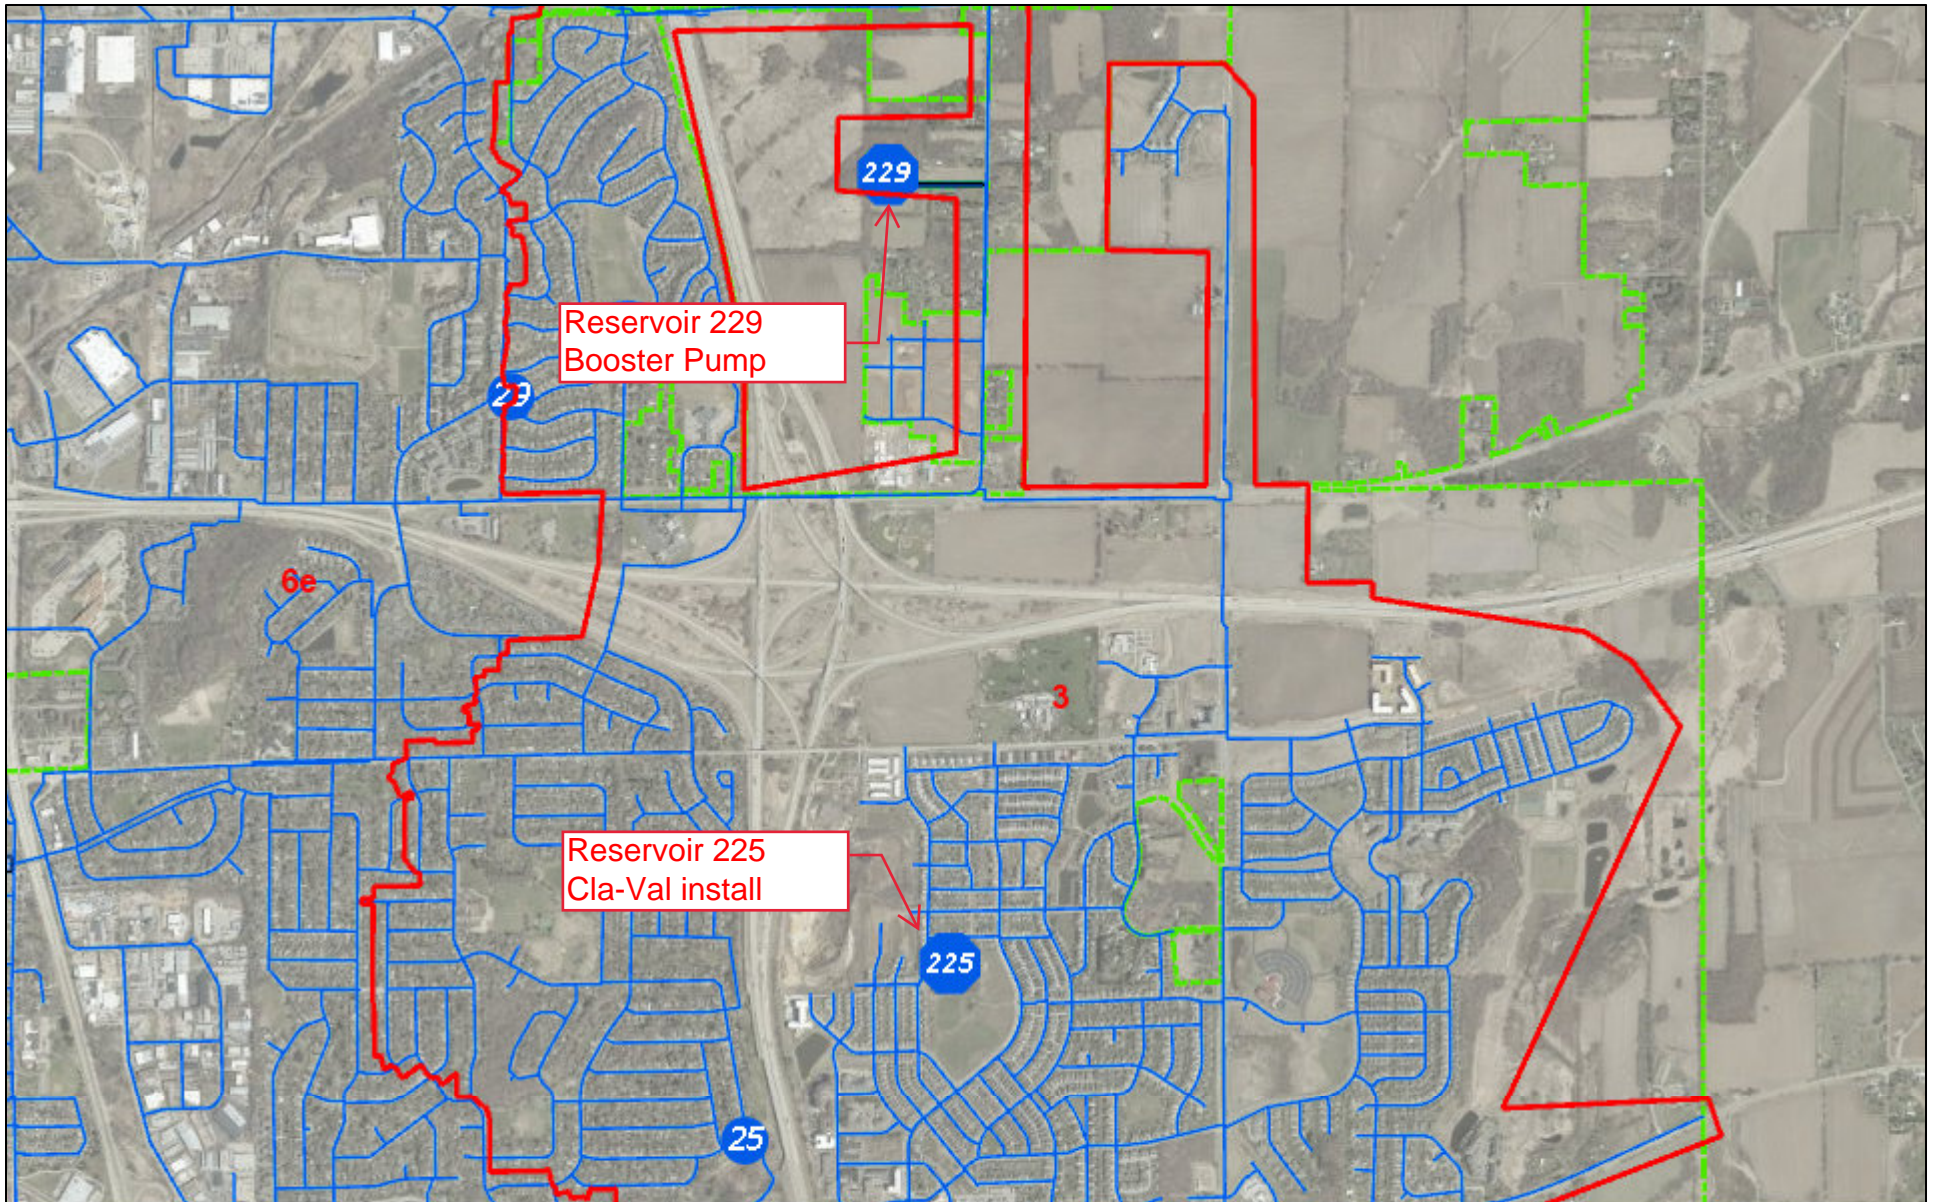

Felland Booster Pump Install

7/13/2023, 7:17:27 AM

-  wa_pressure_district
-  Property
-  Site
- Water Main**
-  Private
-  Madison Water Utility; MWU (PVT)
-  Madison City Boundary