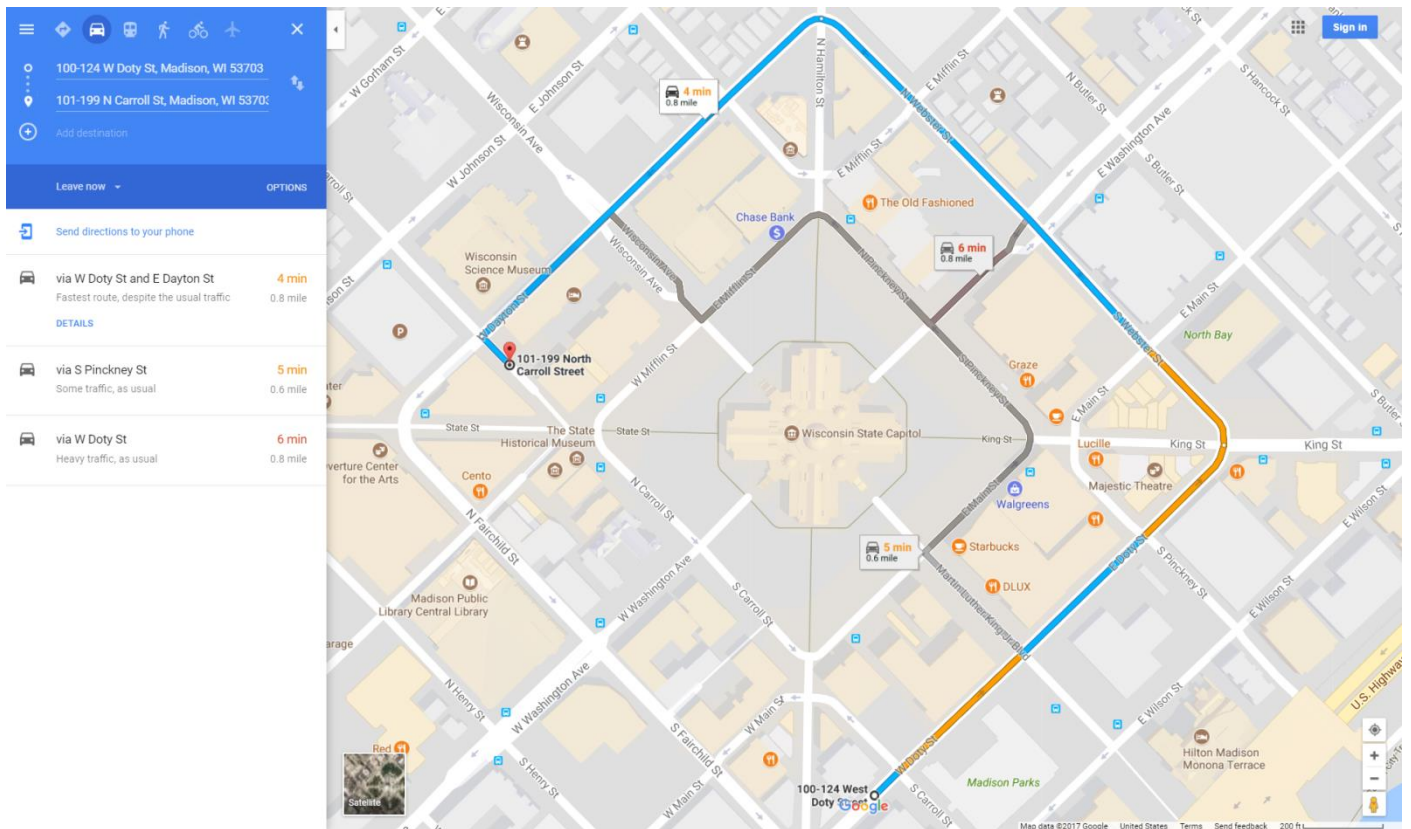

122 West Doty Parking Ramp