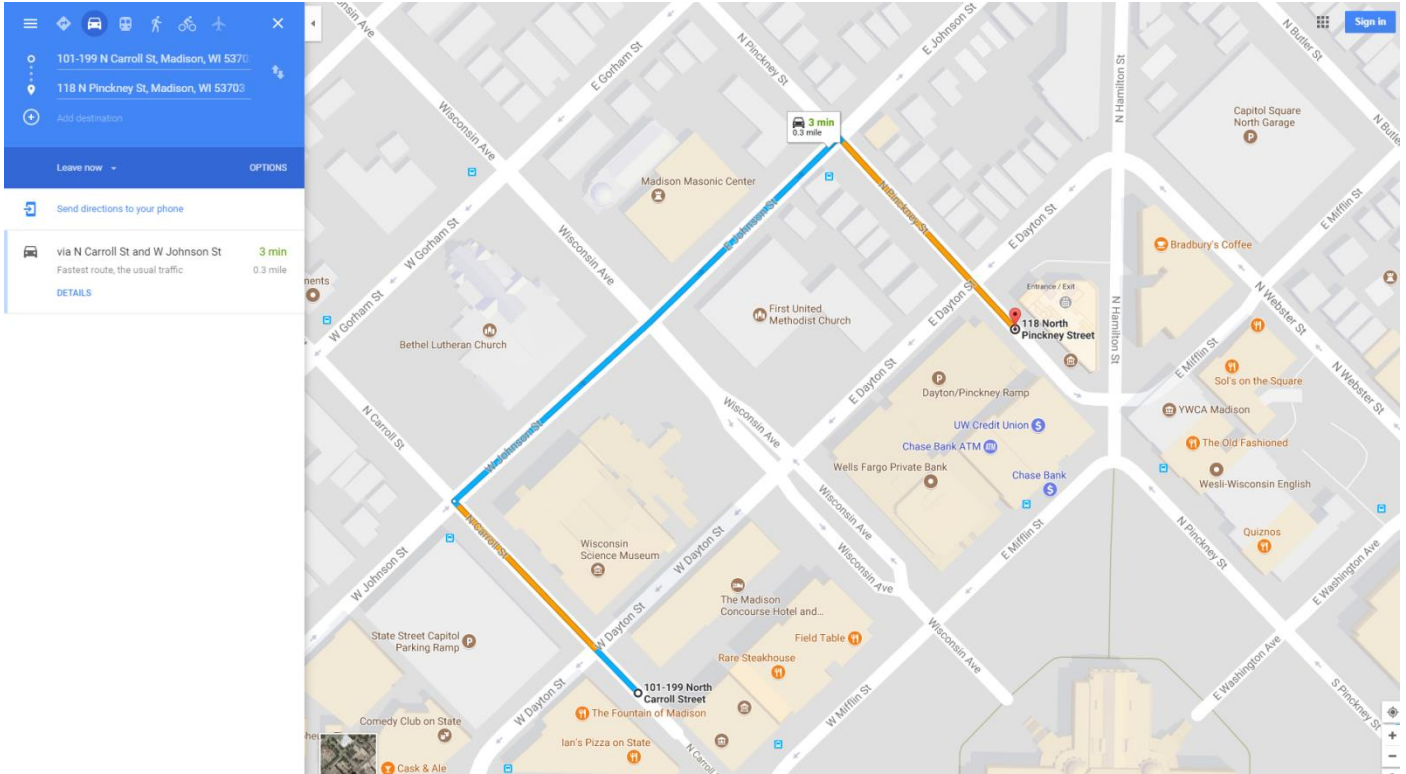

### Valet Parking Routes

- State Street Capitol Garage
- Capitol Square North
- Dayton/Pinckney Ramp
- U.S. Bank Parking Ramp
- Block 89 Parking Ramp
- 122 West Doty Parking Ramp
- Capitol Square South
- Government East
- State Street Campus Garage
- Tenney Plaza Ramp
- Overture Center Garage and Madison Opera Ramp

# Capitol Square North

# Dayton/Pinckney Ramp

# Block 89 Parking Ramp

**101-199 N Carroll St, Madison, WI 53701**  
**1-99 E Doty St, Madison, WI 53703**

Leave now OPTIONS

Send directions to your phone

- via N Fairchild St and W Doty St** 4 min  
Fastest route, despite the usual traffic. 0.6 mile
- via N Fairchild St** 6 min  
Some traffic, as usual. 0.6 mile
- via N Carroll St** 7 min  
Some traffic, as usual. 0.7 mile