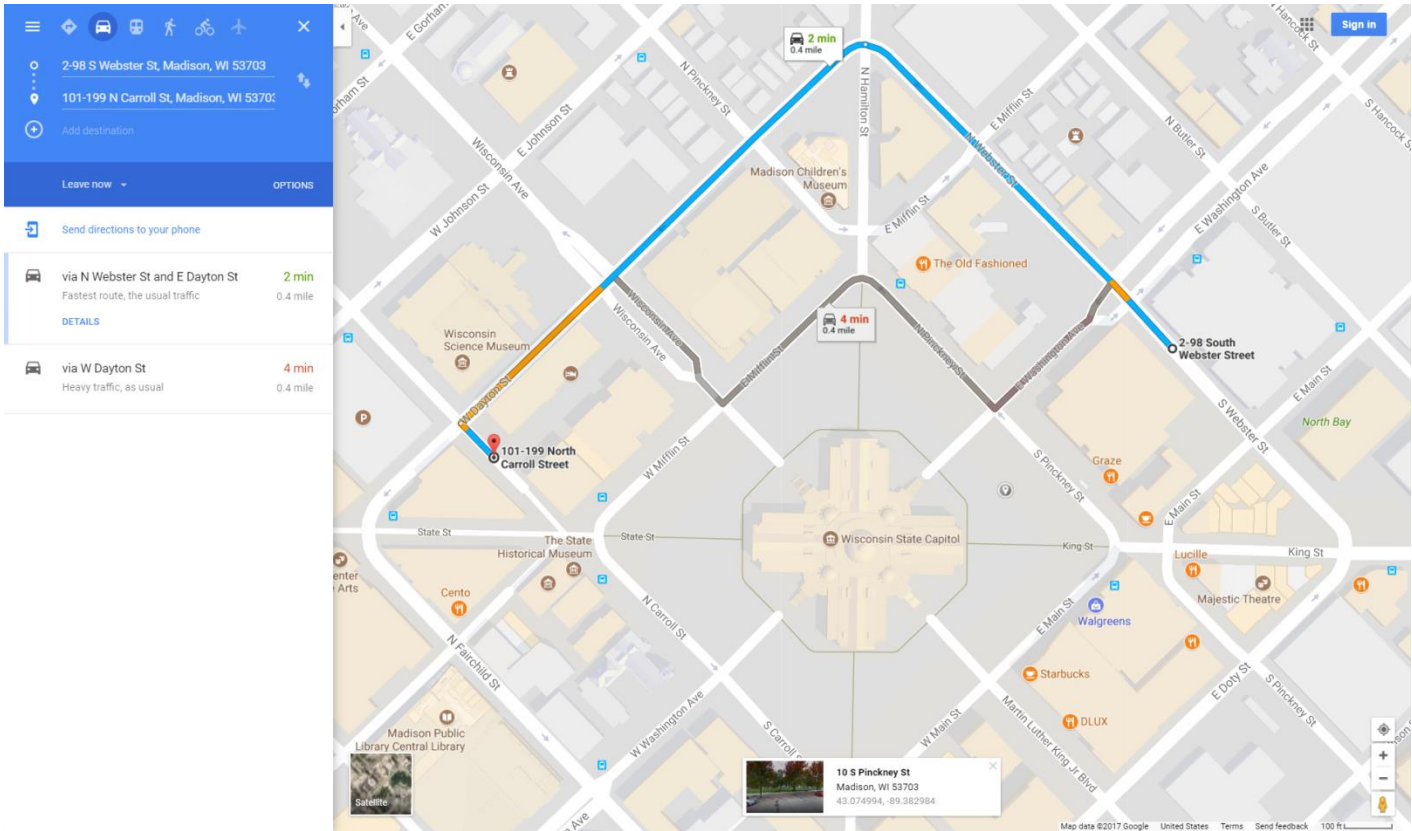

### Valet Parking Routes

- State Street Capitol Garage
- Capitol Square North
- Dayton/Pinckney Ramp
- U.S. Bank Parking Ramp
- Block 89 Parking Ramp
- 122 West Doty Parking Ramp
- Capitol Square South
- Government East
- State Street Campus Garage
- Tenney Plaza Ramp
- Overture Center Garage and Madison Opera Ramp

# Capitol Square North

# Dayton/Pinckney Ramp

# Block 89 Parking Ramp

**101-199 N Carroll St, Madison, WI 53701**  
**1-99 E Doty St, Madison, WI 53703**

Leave now OPTIONS

Send directions to your phone

- via N Fairchild St and W Doty St** 4 min  
Fastest route, despite the usual traffic. 0.6 mile
- via N Fairchild St** 6 min  
Some traffic, as usual. 0.6 mile
- via N Carroll St** 7 min  
Some traffic, as usual. 0.7 mile