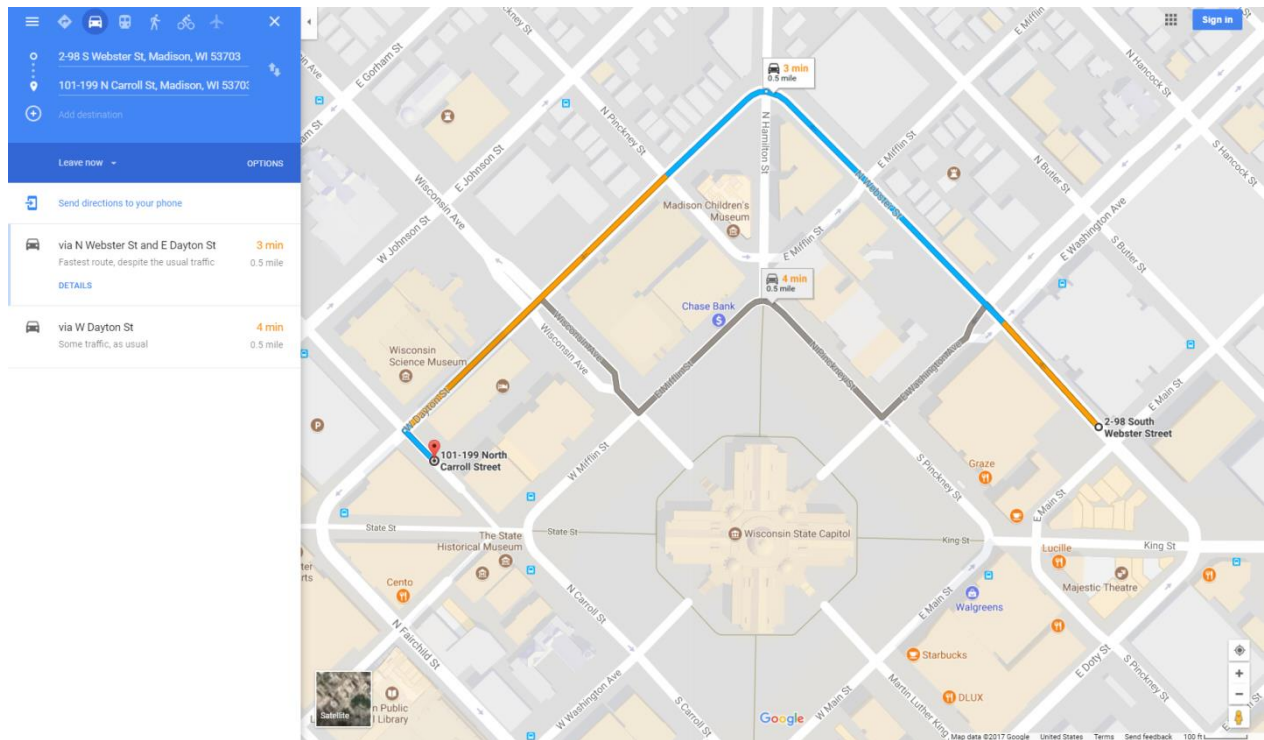

Tenney Plaza Ramp