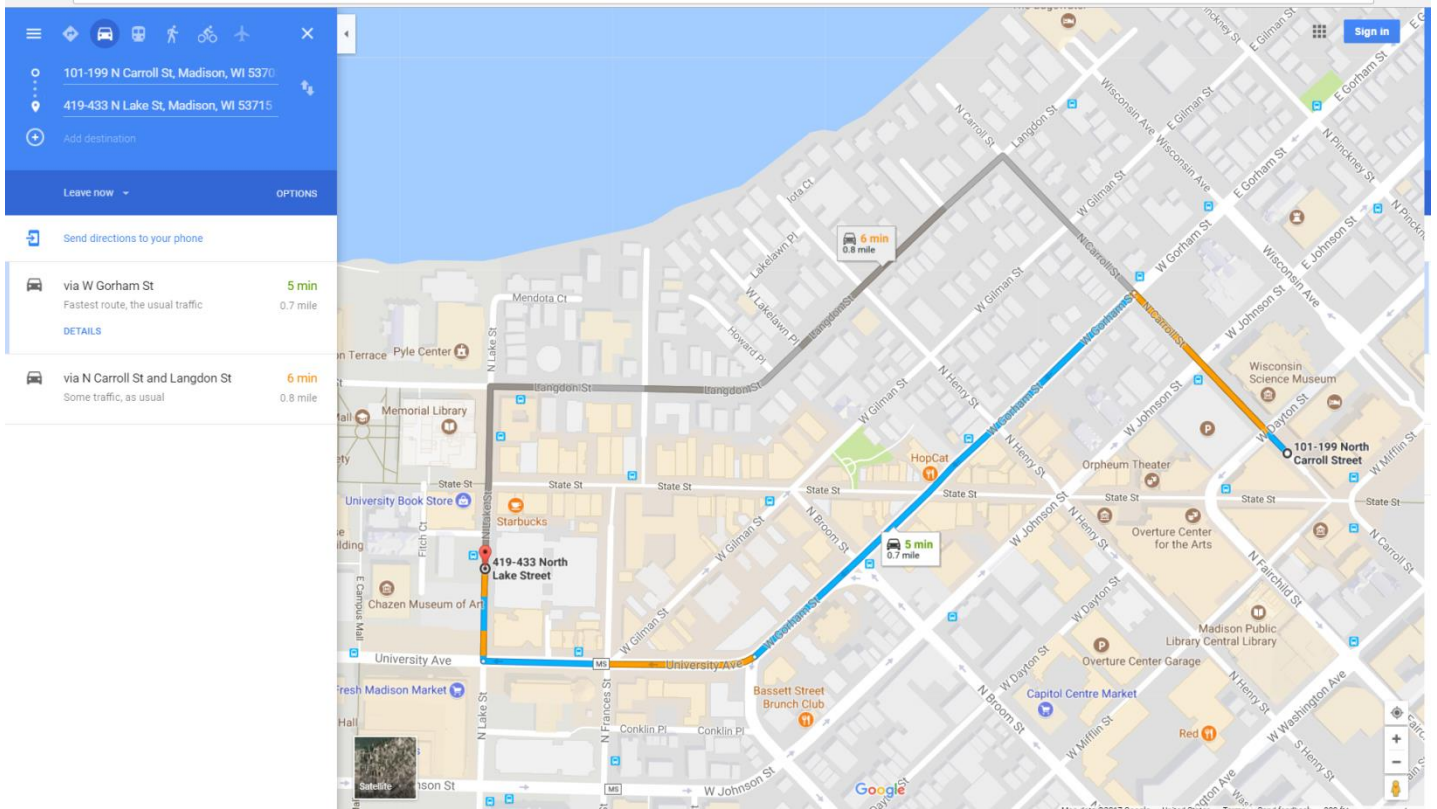

State Street Campus Garage