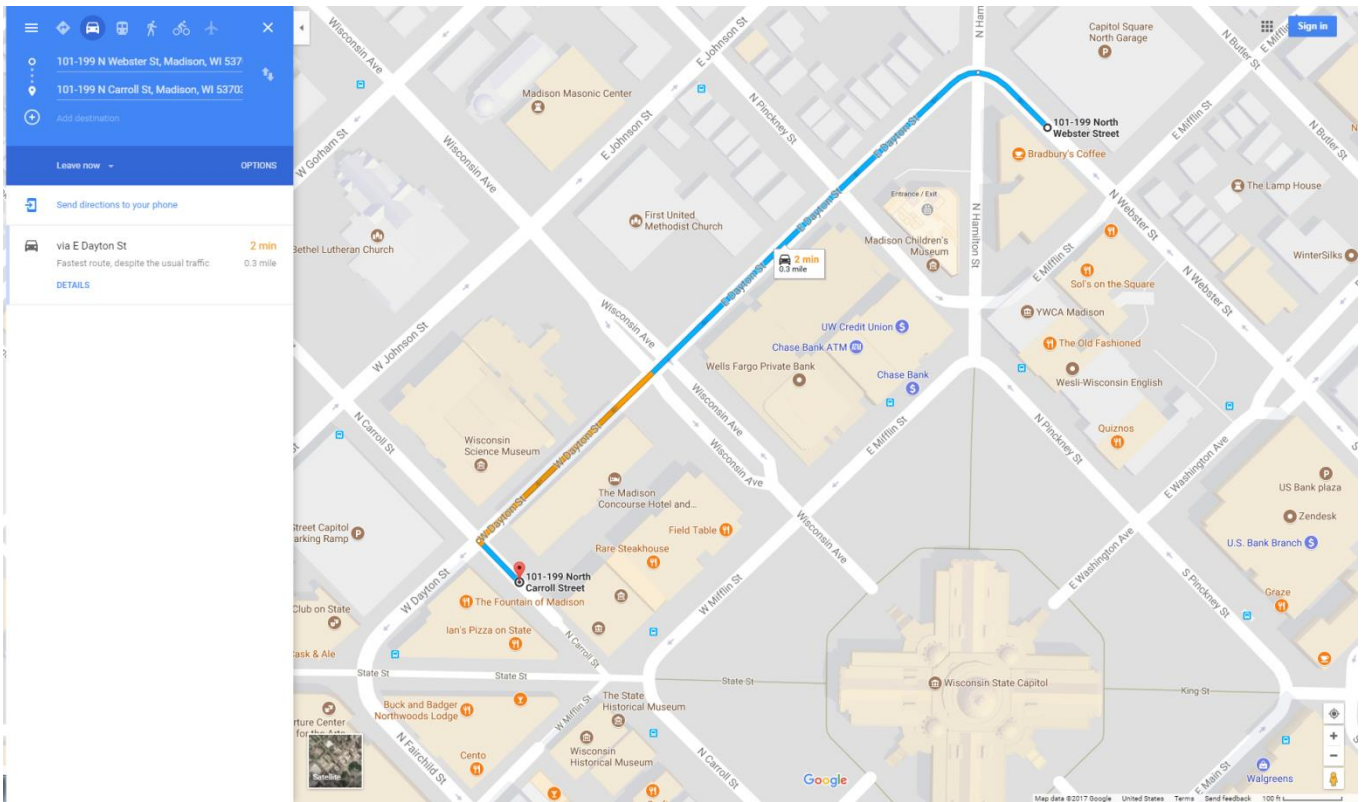

### Valet Parking Routes

- State Street Capitol Garage
- Capitol Square North
- Dayton/Pinckney Ramp
- U.S. Bank Parking Ramp
- Block 89 Parking Ramp
- 122 West Doty Parking Ramp
- Capitol Square South
- Government East
- State Street Campus Garage
- Tenney Plaza Ramp
- Overture Center Garage and Madison Opera Ramp

# Dayton/Pinckney Ramp

# Block 89 Parking Ramp

**101-199 N Carroll St, Madison, WI 53701**  
**1-99 E Doty St, Madison, WI 53703**

Leave now OPTIONS

Send directions to your phone

- via N Fairchild St and W Doty St** 4 min  
Fastest route, despite the usual traffic. 0.6 mile
- via N Fairchild St** 6 min  
Some traffic, as usual. 0.6 mile
- via N Carroll St** 7 min  
Some traffic, as usual. 0.7 mile

# Government East

101-199 N Carroll St, Madison, WI 53703

99 E Doty St, Madison, WI 53703

Leave now

Send directions to your phone

- via N Fairchild St and W Doty St
  - Fastest route, despite the usual traffic
  - 4 min
  - 0.6 mile
- via N Fairchild St
  - Some traffic, as usual
  - 6 min
  - 0.6 mile