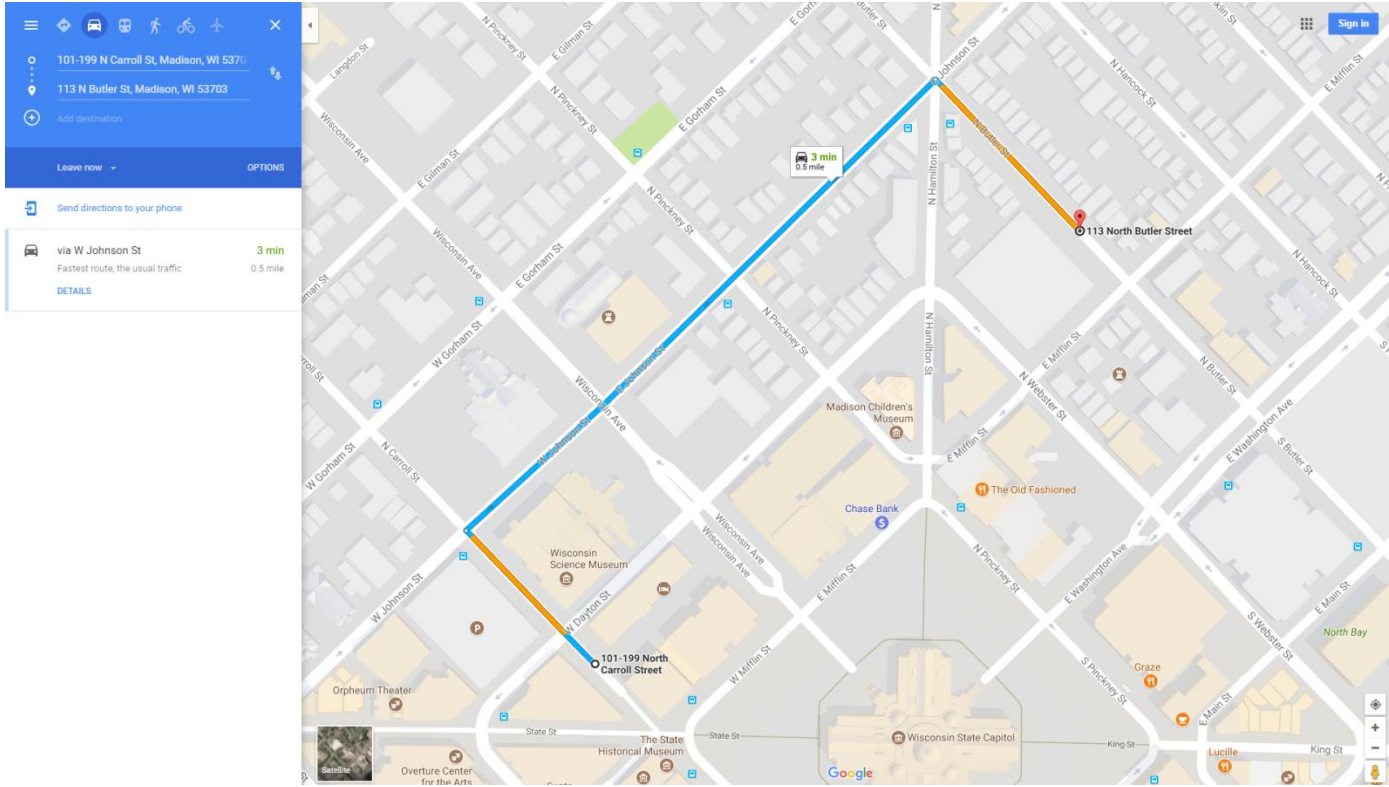

Capitol Square North