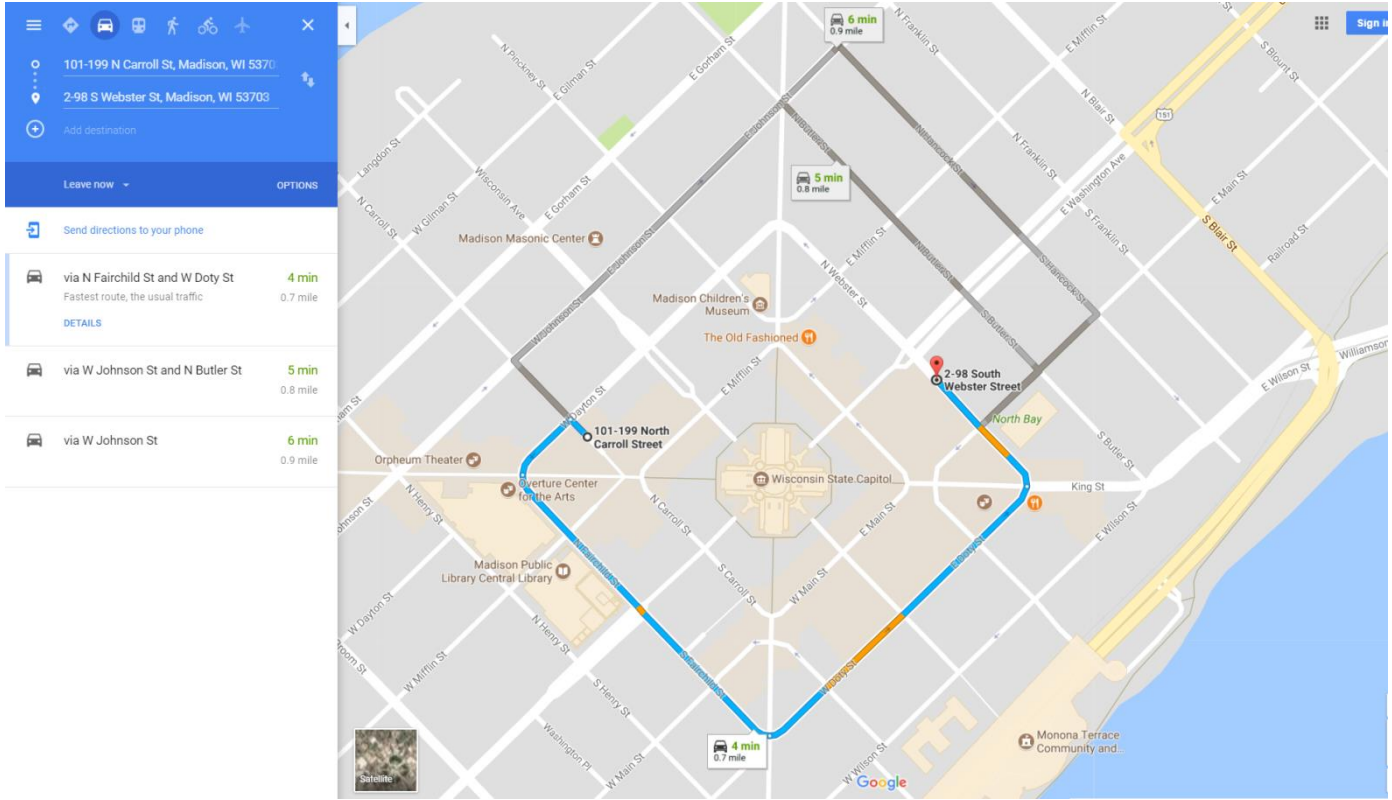

### Valet Parking Routes

- State Street Capitol Garage
- Capitol Square North
- Dayton/Pinckney Ramp
- U.S. Bank Parking Ramp
- Block 89 Parking Ramp
- 122 West Doty Parking Ramp
- Capitol Square South
- Government East
- State Street Campus Garage
- Tenney Plaza Ramp
- Overture Center Garage and Madison Opera Ramp

# Capitol Square North

# Dayton/Pinckney Ramp

# Block 89 Parking Ramp

**101-199 N Carroll St, Madison, WI 53701**  
**1-99 E Doty St, Madison, WI 53703**

Leave now OPTIONS

Send directions to your phone

- via N Fairchild St and W Doty St** 4 min  
Fastest route, despite the usual traffic. 0.6 mile
- via N Fairchild St** 6 min  
Some traffic, as usual. 0.6 mile
- via N Carroll St** 7 min  
Some traffic, as usual. 0.7 mile