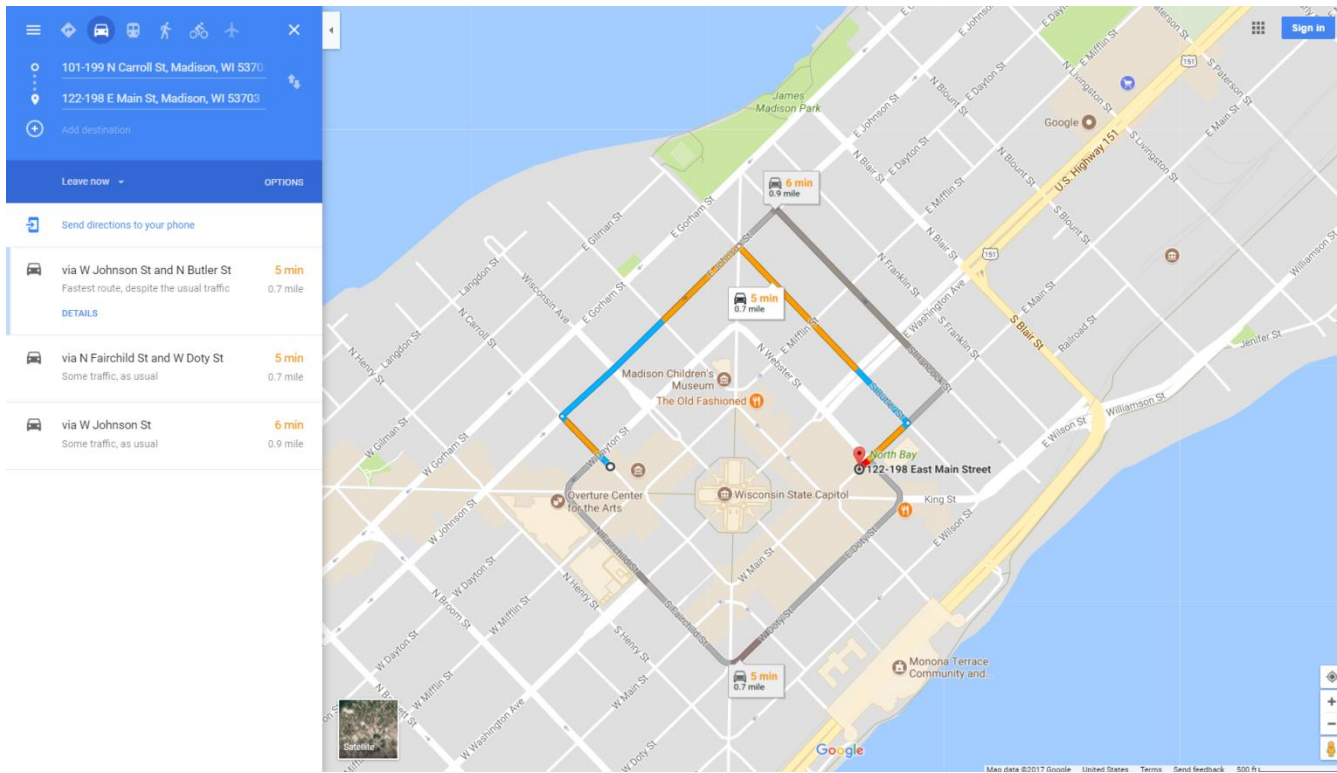

Tenney Plaza Ramp