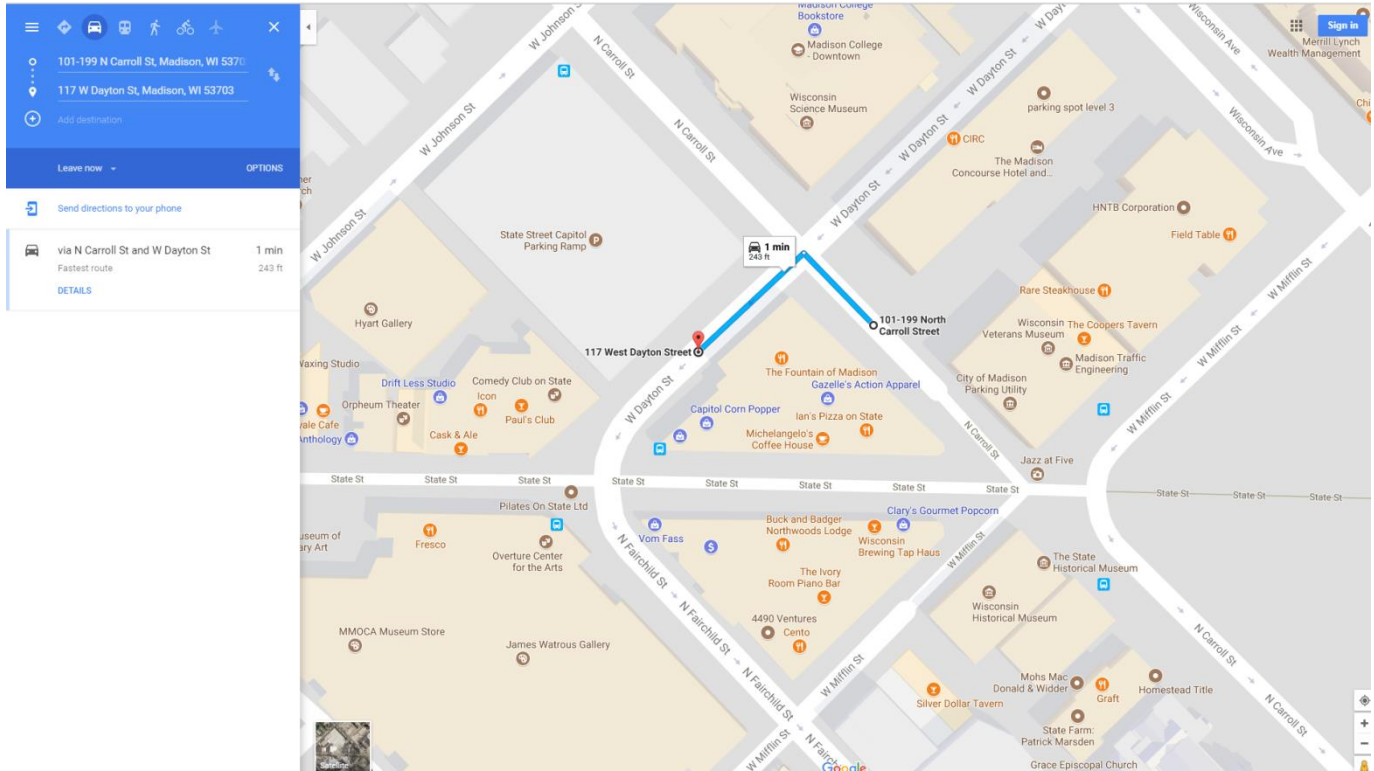

State Street Capitol Garage