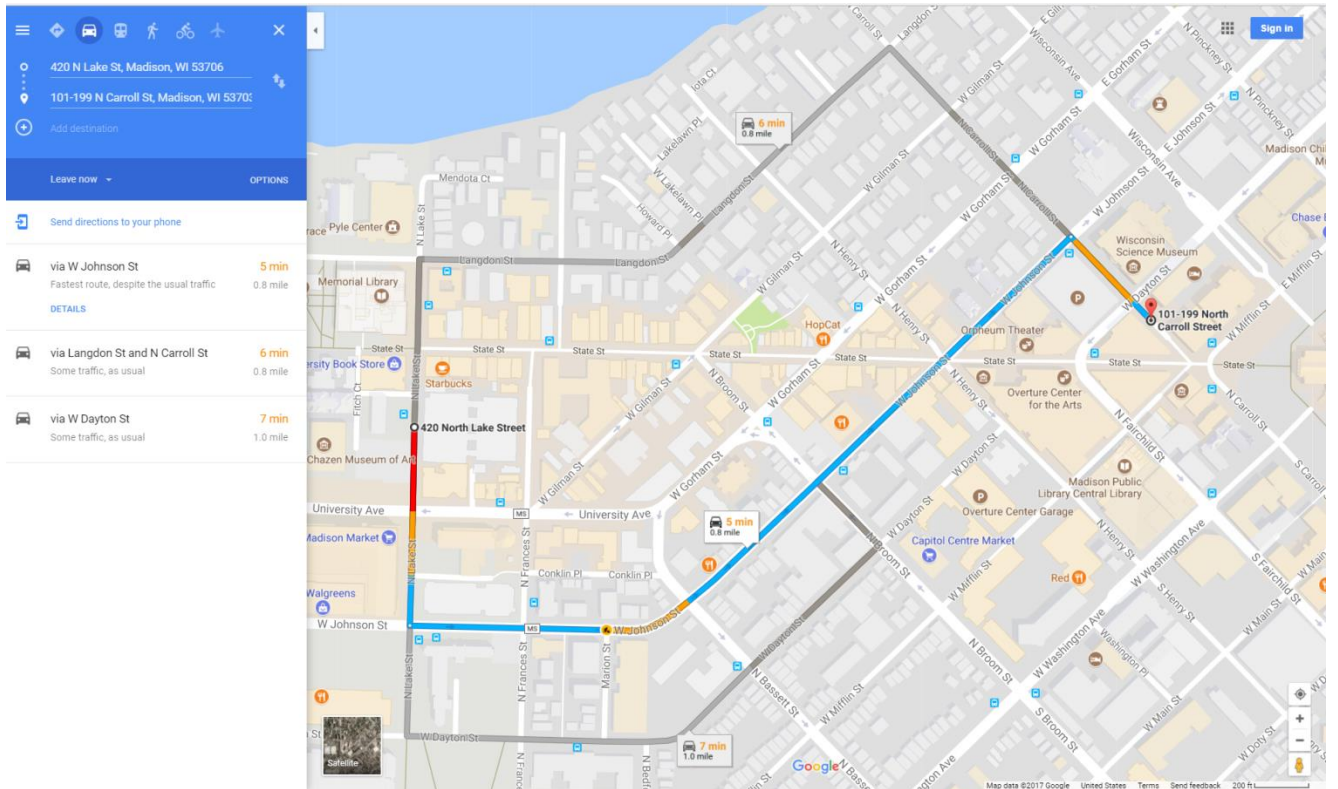

State Street Campus Garage