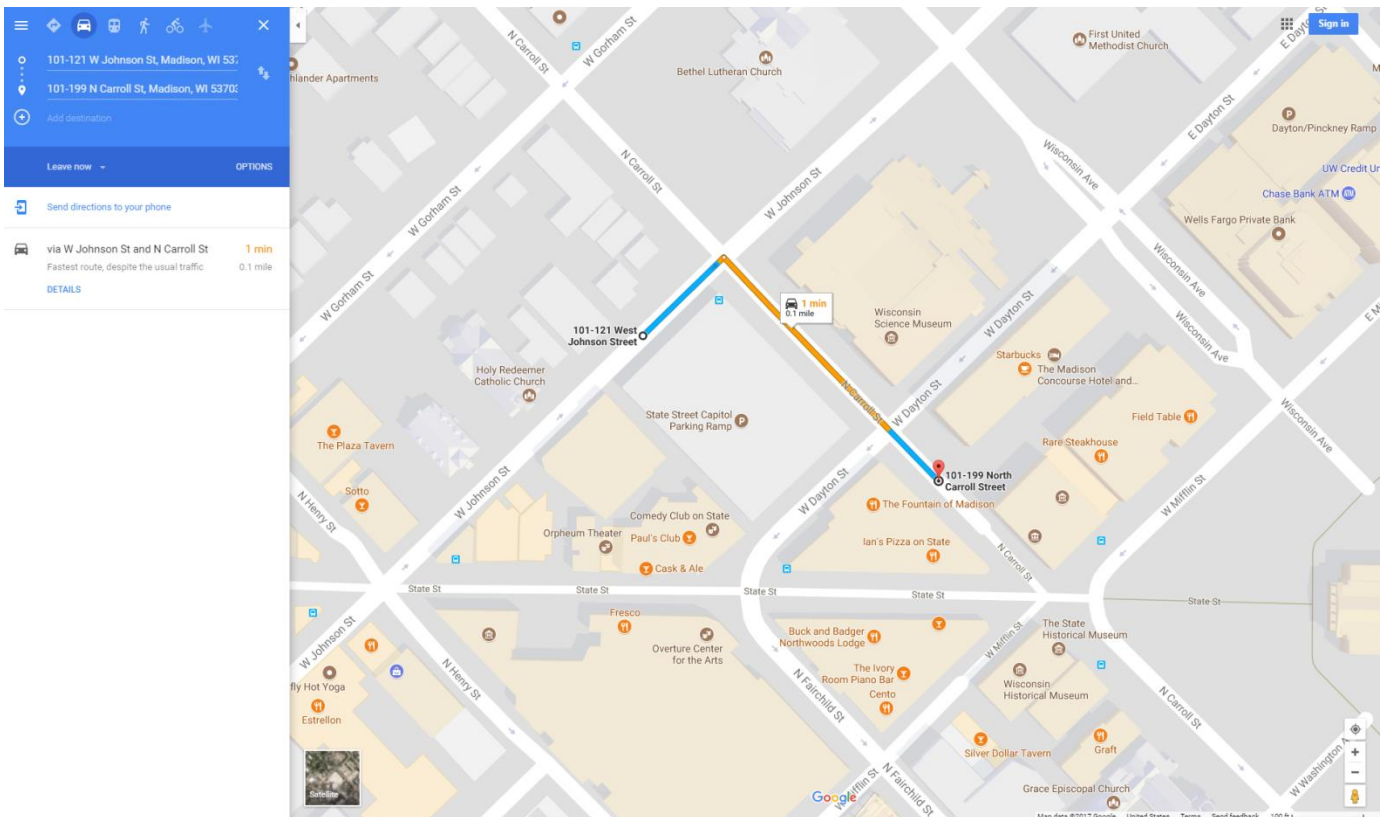

State Street Capitol Garage