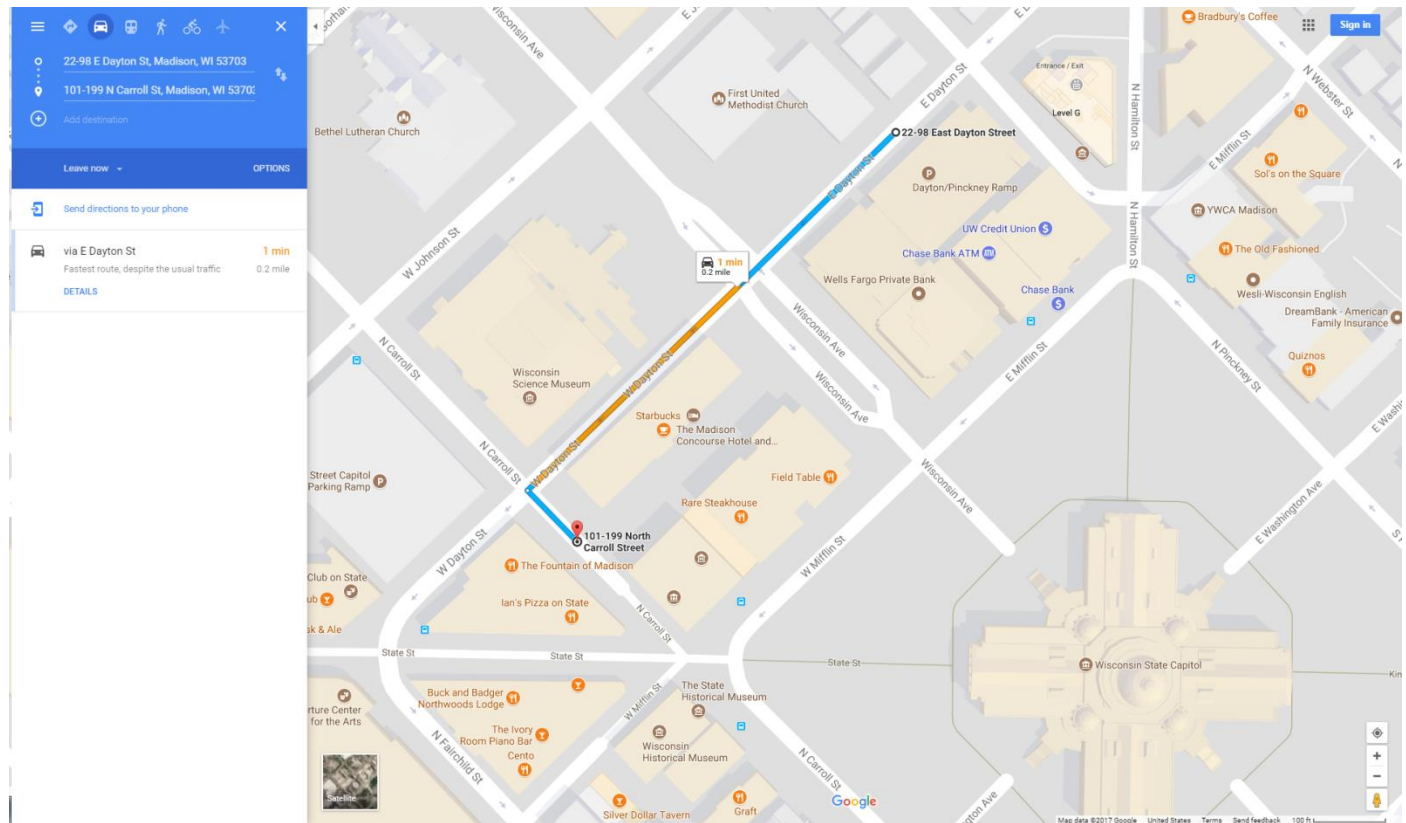

### Valet Parking Routes

- State Street Capitol Garage
- Capitol Square North
- Dayton/Pinckney Ramp
- U.S. Bank Parking Ramp
- Block 89 Parking Ramp
- 122 West Doty Parking Ramp
- Capitol Square South
- Government East
- State Street Campus Garage
- Tenney Plaza Ramp
- Overture Center Garage and Madison Opera Ramp

# Capitol Square North

# Dayton/Pinckney Ramp

# Block 89 Parking Ramp

**101-199 N Carroll St, Madison, WI 53701**  
**1-99 E Doty St, Madison, WI 53703**

Leave now OPTIONS

Send directions to your phone

- via N Fairchild St and W Doty St** 4 min  
Fastest route, despite the usual traffic. 0.6 mile
- via N Fairchild St** 6 min  
Some traffic, as usual. 0.6 mile
- via N Carroll St** 7 min  
Some traffic, as usual. 0.7 mile