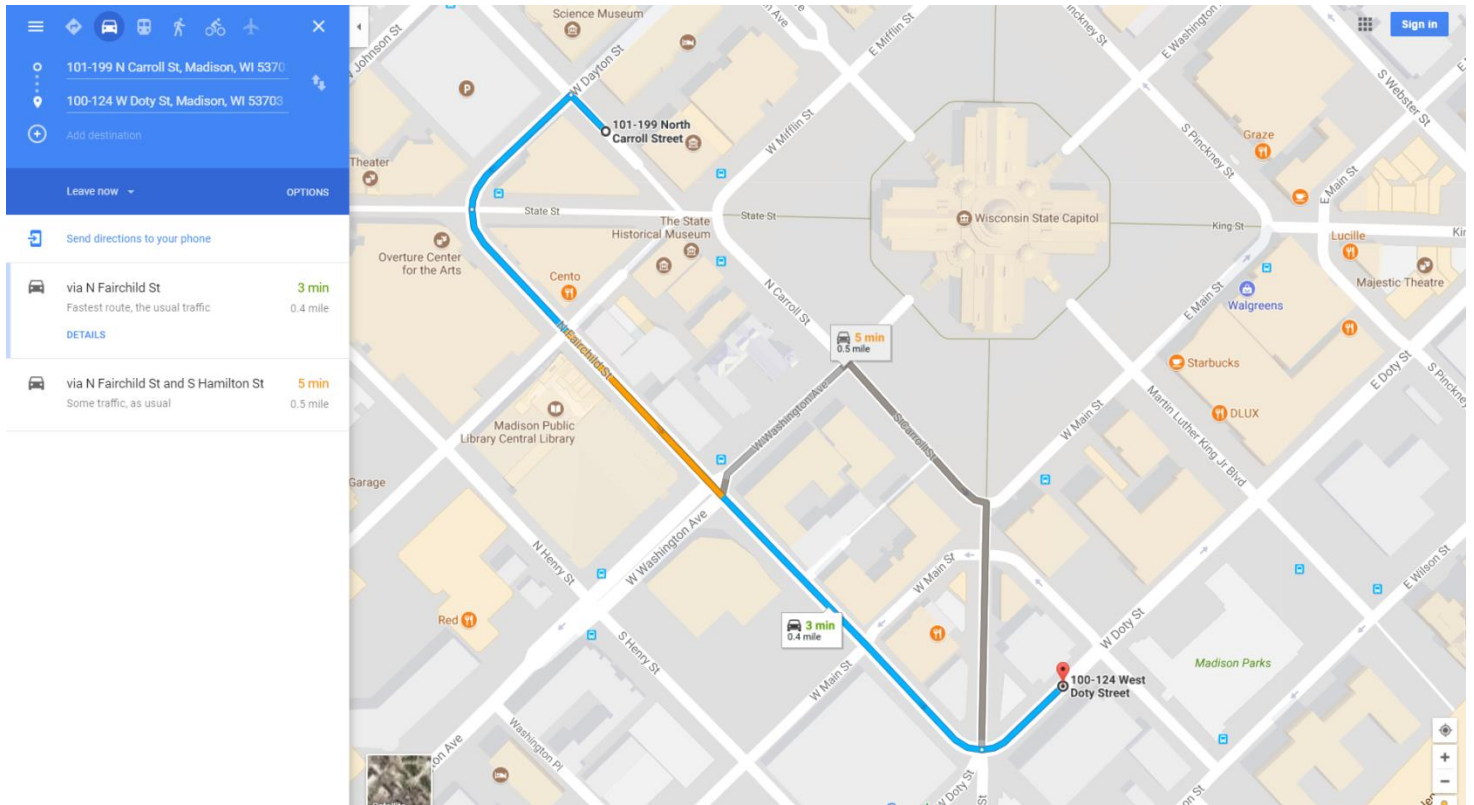

122 West Doty Parking Ramp