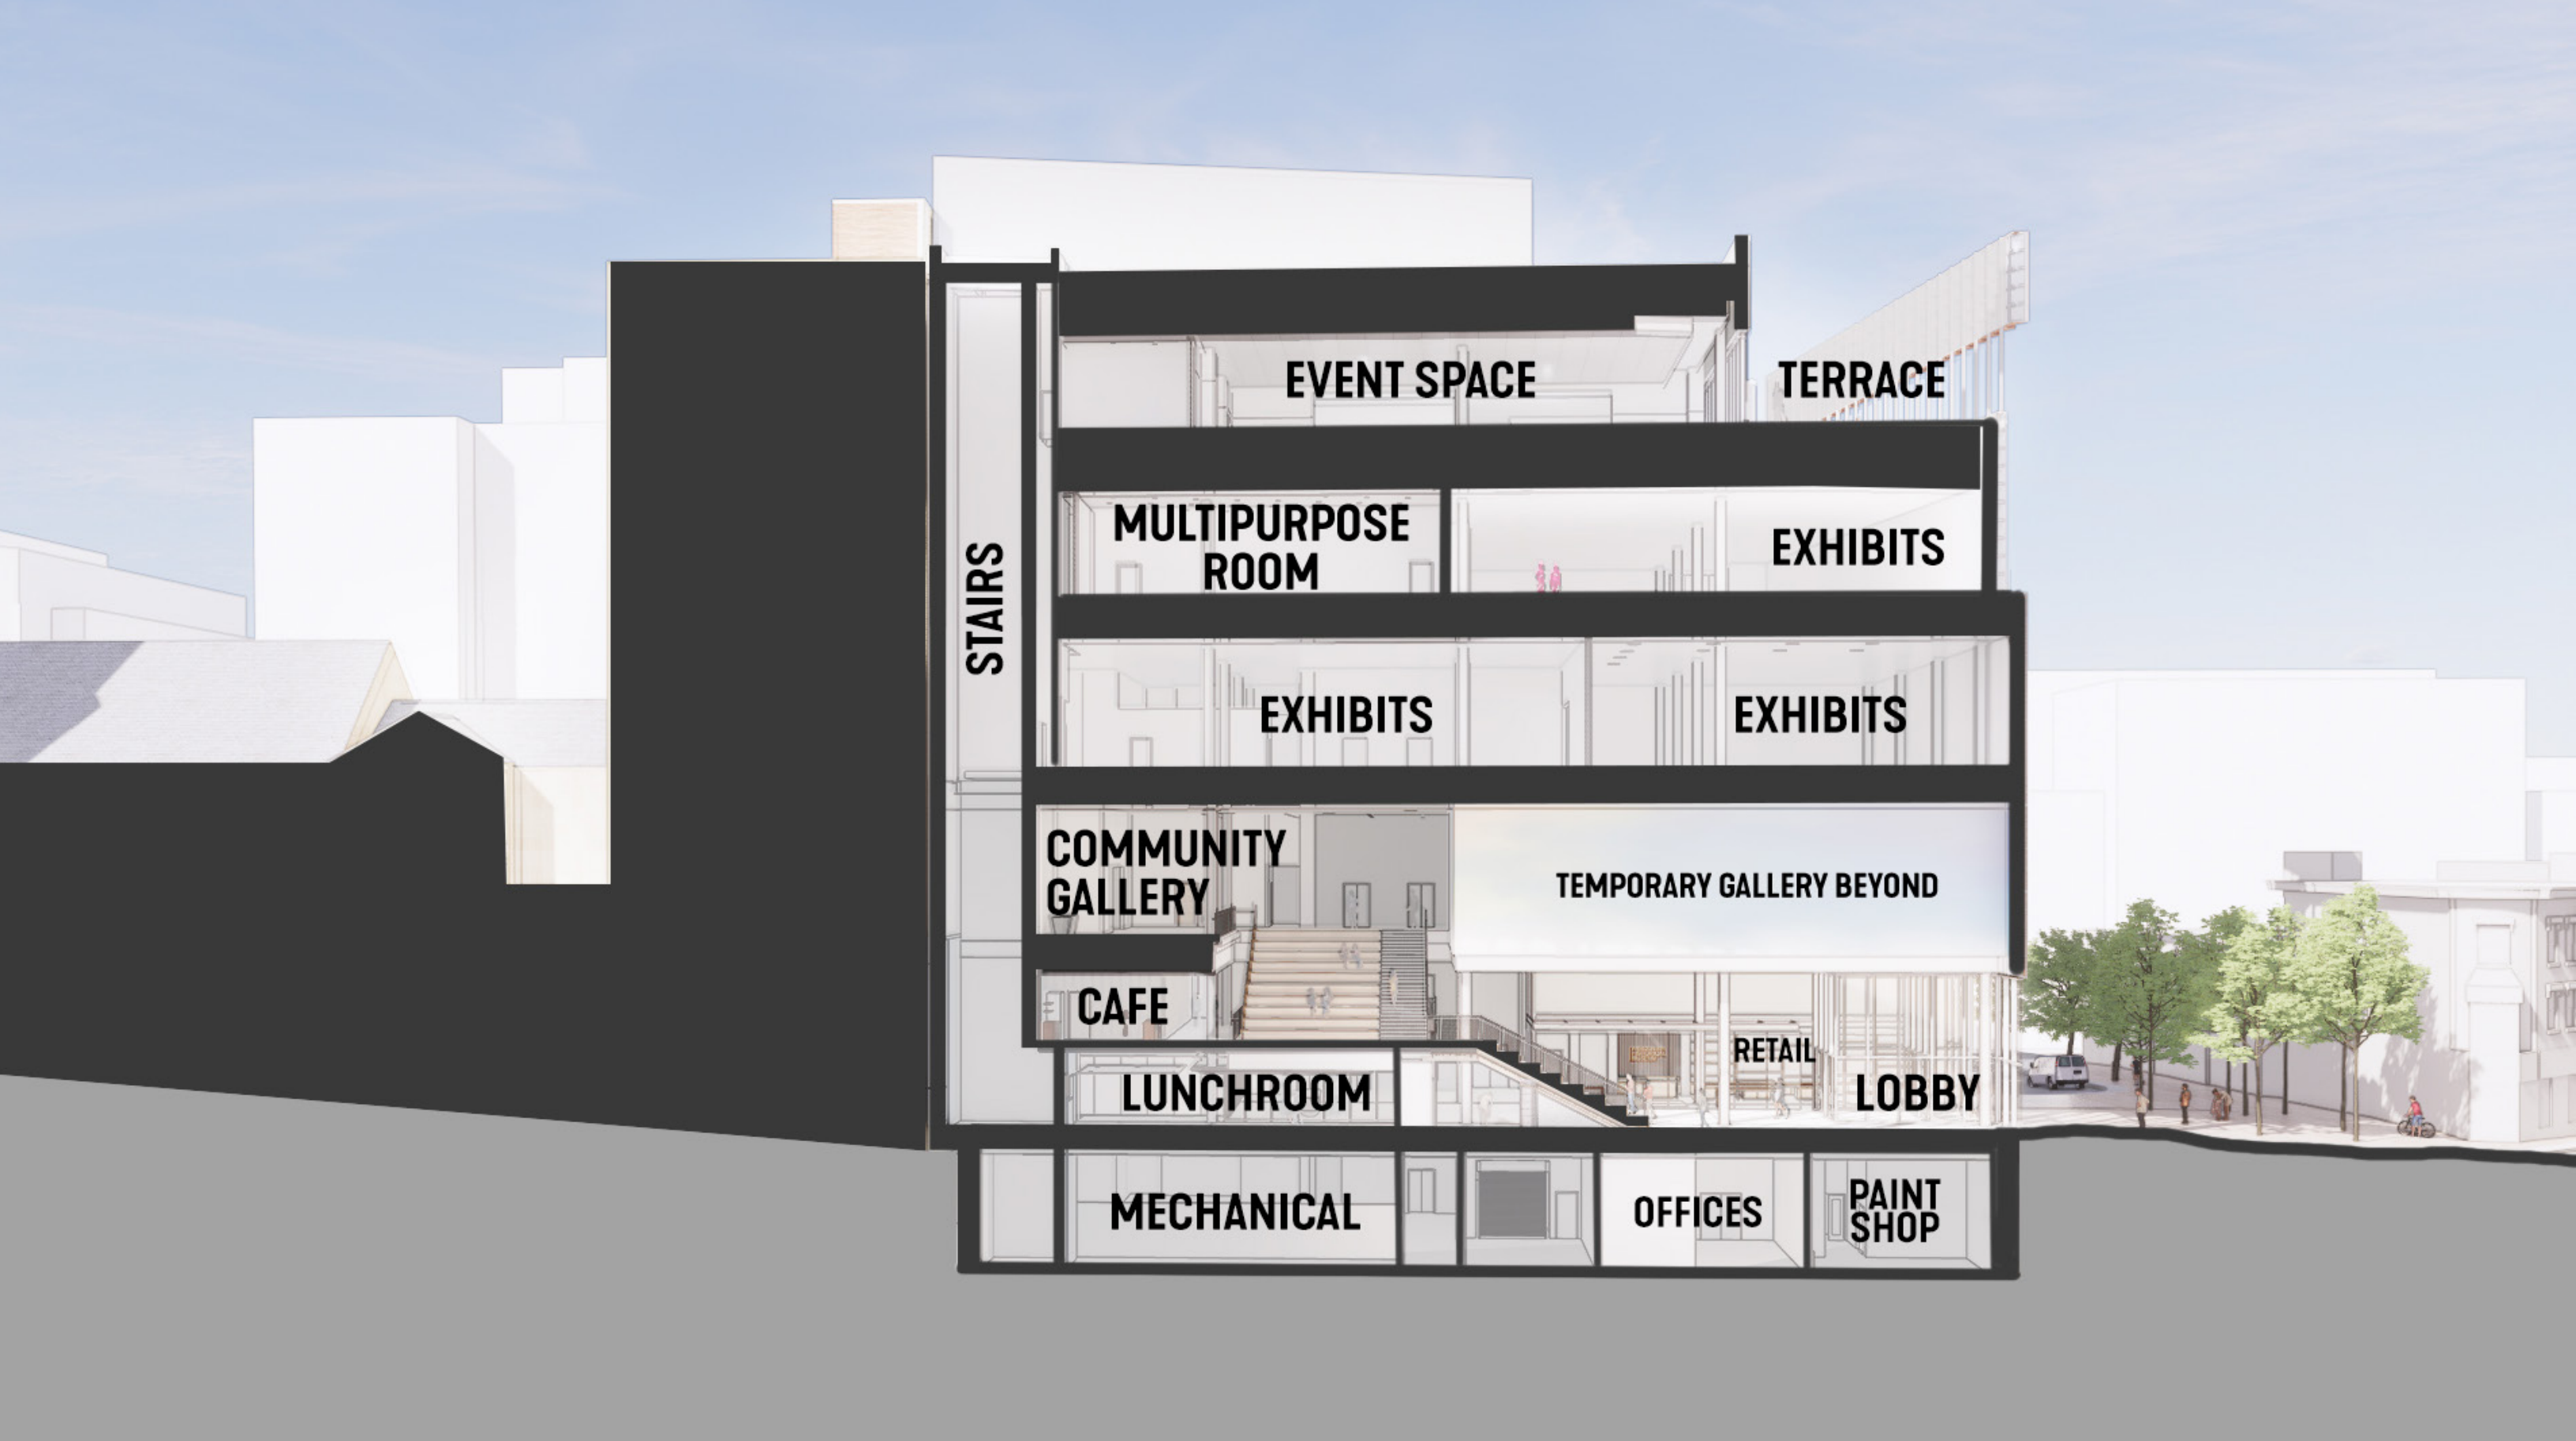

PROGRAMMATIC BUILDING SECTION