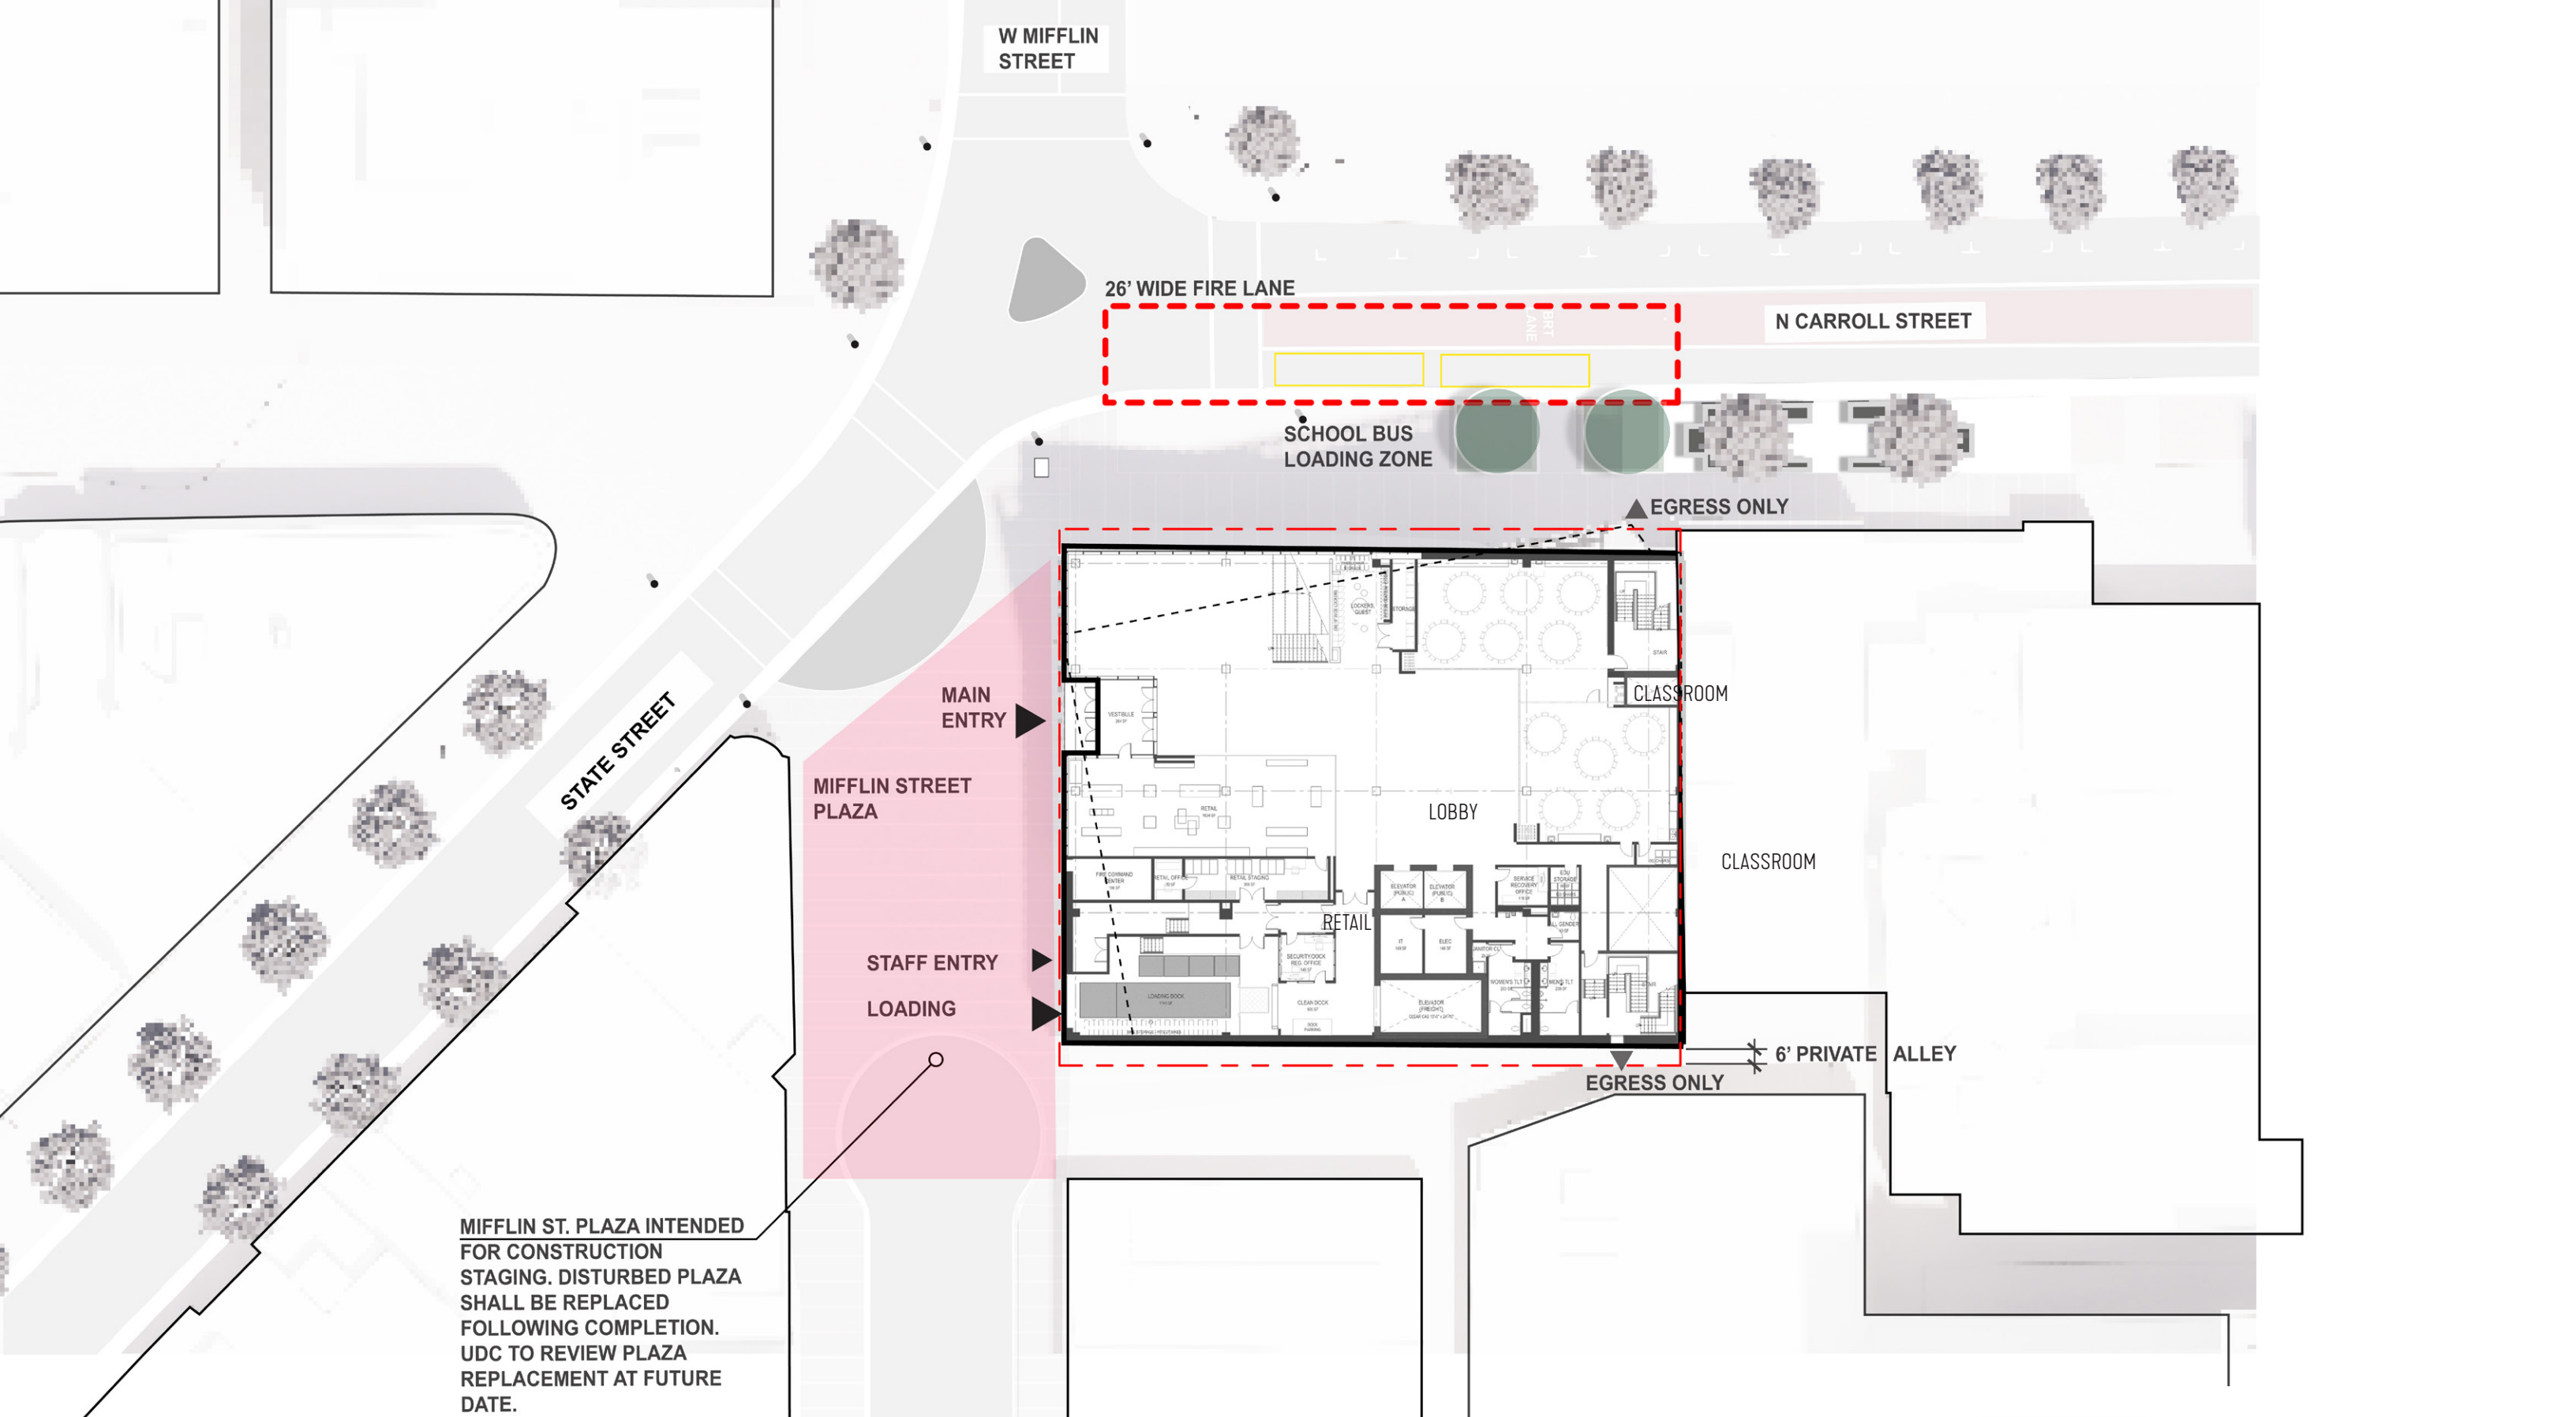

WISCONSIN'S HISTORY CENTER

continuum SMITHGROUP

ARCHITECTS + PLANNERS

CAPITOL SQUARE CHARACTER - MIFFLIN STREET

CAPITOL SQUARE CHARACTER - CARROLL STREET

SITE CONTEXT

CAPITOL SQUARE CHARACTER - MAIN STREET

CAPITOL SQUARE CHARACTER - PINCKNEY STREET

SITE CONTEXT

MIFFLIN ST. PLAZA INTENDED FOR CONSTRUCTION STAGING. DISTURBED PLAZA SHALL BE REPLACED FOLLOWING COMPLETION. UDC TO REVIEW PLAZA REPLACEMENT AT FUTURE DATE.

NOT TO SCALE 

SITE PLAN

WISCONSIN'S HISTORY CENTER
PROPERTY OF THE WISCONSIN HISTORICAL SOCIETY