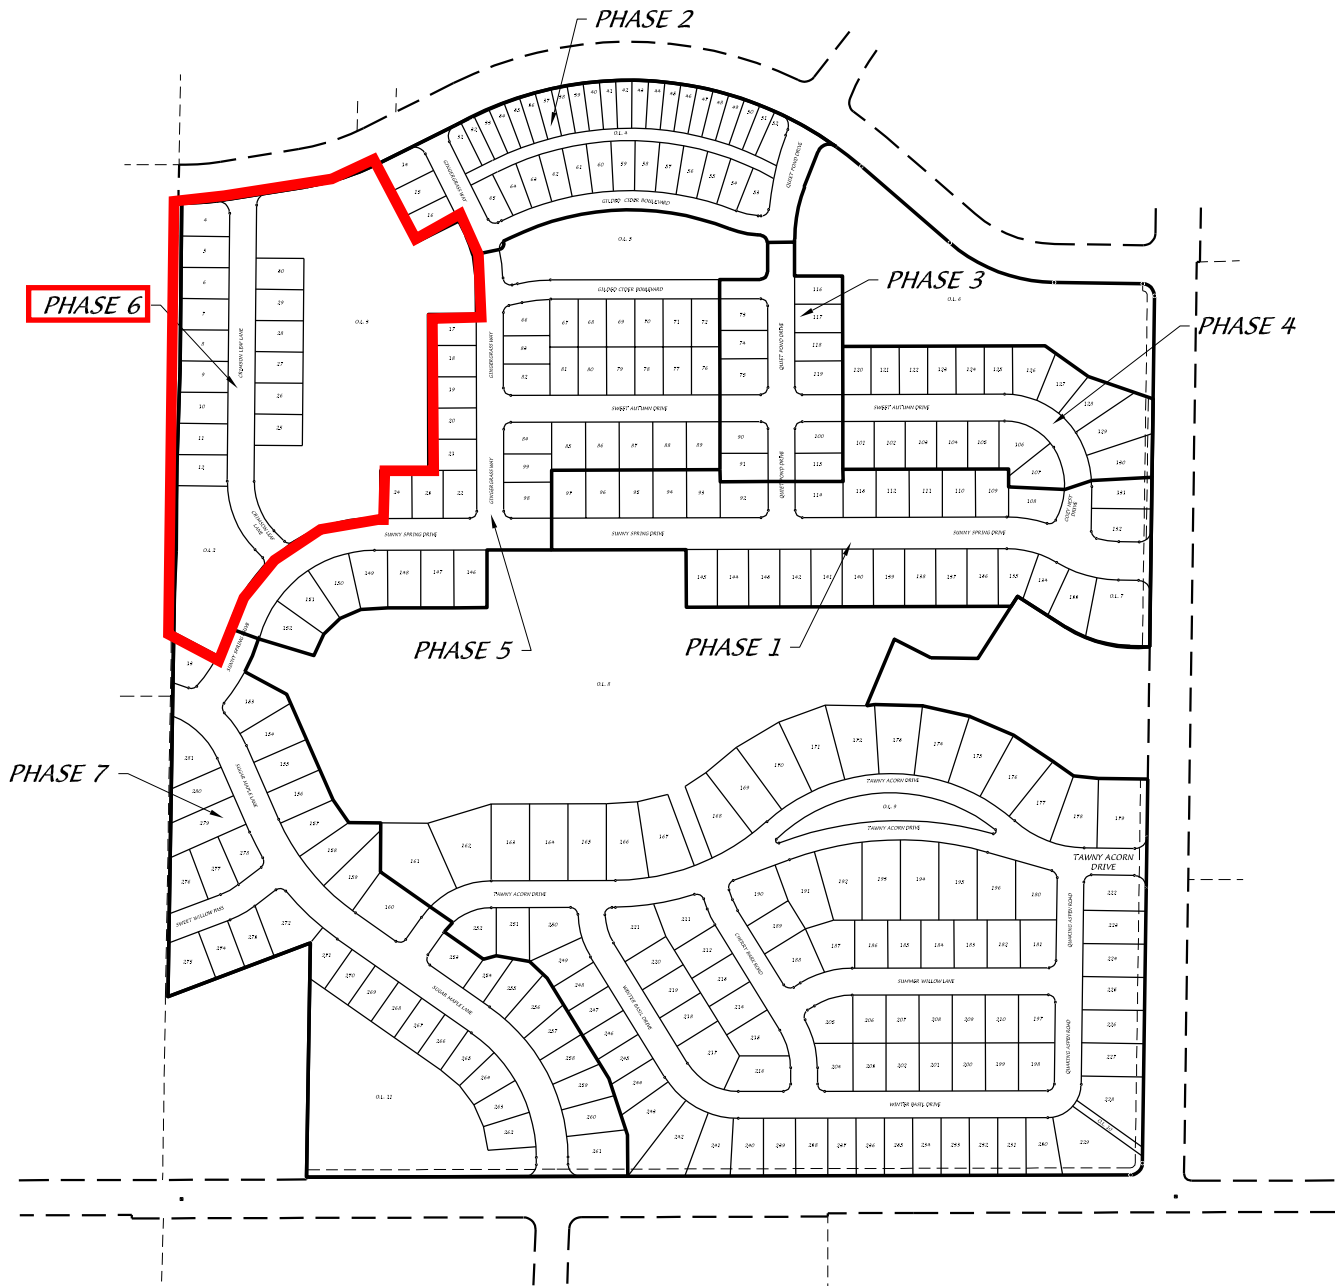

1000 OAKS

DATE: 03-23-18
 F.N.: 17-05-138
 REV.

DRAWN BY:

U:/USER/1305152/DRAWINGS/PHASE MAP.DWG

D'ONOFRIO KOTTKE AND ASSOCIATES, INC.

7530 Westward Way, Madison, WI 53717
 Phone: 608.833.7530 • Fax: 608.833.1089

YOUR NATURAL RESOURCE FOR LAND DEVELOPMENT

0 400

Scale 1" = 400'