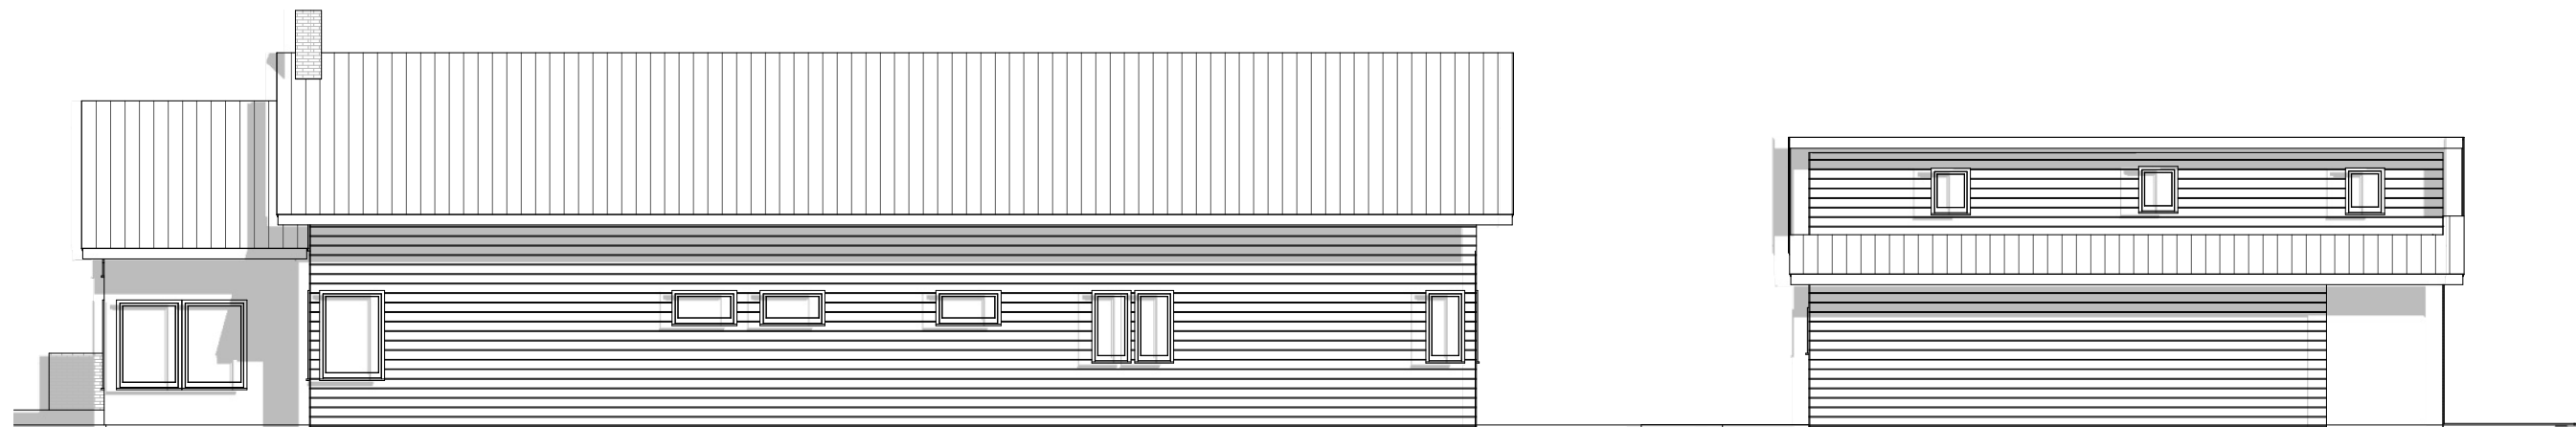

STREET ELEVATION

SCALE: 1/4" = 1' - 0"

NOT FOR CONSTRUCTION....

	OLK RESIDENCE <i>A Custom Home for</i>	06.25.21
	Marilyn and Doug Olk 2410 Waunona Way Madison, Wisconsin	SHEET 5 OF 9

LAKE ELEVATION

SCALE: 1/4" = 1' - 0"

NOT FOR CONSTRUCTION....

	OLK RESIDENCE <i>A Custom Home for</i>	06.25.21
	Marilyn and Doug Olk 2410 Waunona Way Madison, Wisconsin	SHEET 6 OF 9

EASTERN ELEVATION

SCALE: 3/32" = 1' - 0"

WESTERN ELEVATION

SCALE: 3/32" = 1' - 0"