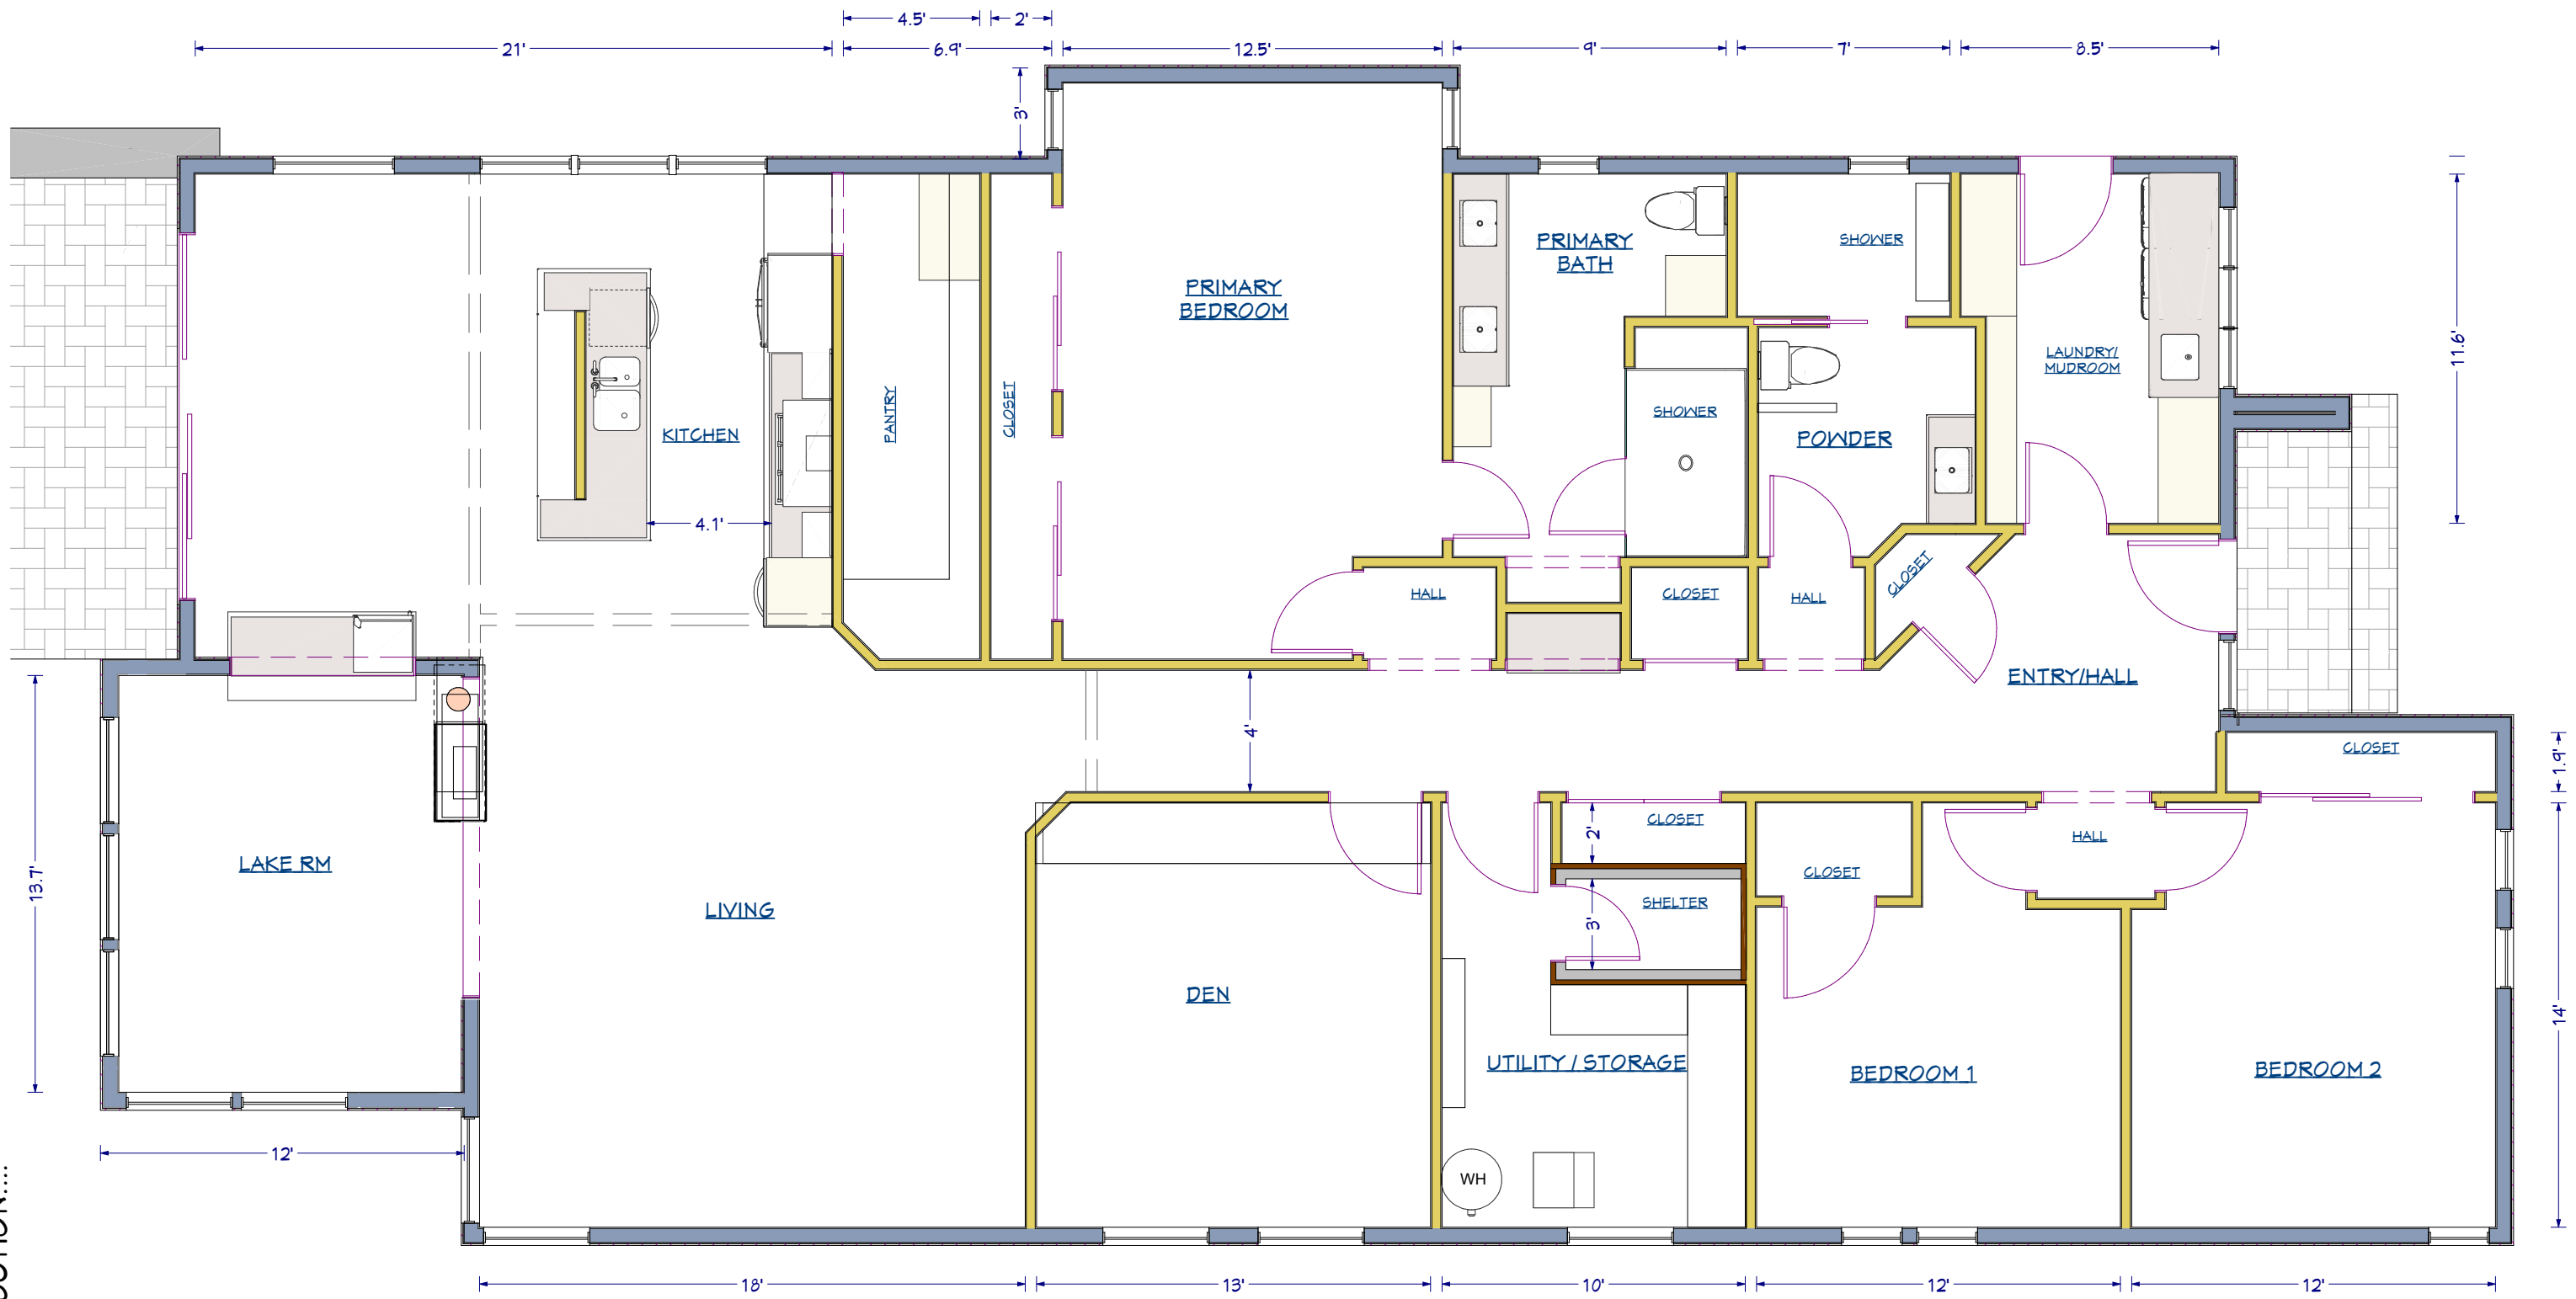

06.25.21

SHEET
1 OF 4

LOT SIZE: 11,725 SF

HOUSE - 2,640 SF
 GARAGE & WORKSHOP - 870 SF
 DRIVEWAY, STOOP AND PATIO - 750 SF
 IMPERMEABLE AREA: 36%

NOT FOR CONSTRUCTION....

AVERAGE LAKE SETBACK OF TWO ADJACENT PROPERTIES: 42.75'

2406 Waunona Way = 47.0'
 2416 Waunona Way = 38.5'

	OLK RESIDENCE <i>A Custom Home for</i>	06.25.21
	Marilyn and Doug Olk 2410 Waunona Way Madison, Wisconsin	SHEET 2 OF 9

NOT FOR CONSTRUCTION....

FLOOR PLAN - House
 SCALE: 3/16" = 1' - 0"

OLK RESIDENCE
A Custom Home for
 Marilyn and Doug Olk
 2410 Waunona Way
 Madison, Wisconsin

06.25.21
 SHEET
 3 OF 9

NOT FOR CONSTRUCTION....

FLOOR PLAN - Garage and Workshop
SCALE: 3/16" = 1' - 0"

	OLK RESIDENCE <i>A Custom Home for</i>	06.25.21
	Marilyn and Doug Olk 2410 Waunona Way Madison, Wisconsin	SHEET 4 OF 9

STREET ELEVATION

SCALE: 1/4" = 1' - 0"

NOT FOR CONSTRUCTION....

	OLK RESIDENCE <i>A Custom Home for</i>	06.25.21
	Marilyn and Doug Olk 2410 Waunona Way Madison, Wisconsin	SHEET 5 OF 9

LAKE ELEVATION

SCALE: 1/4" = 1' - 0"