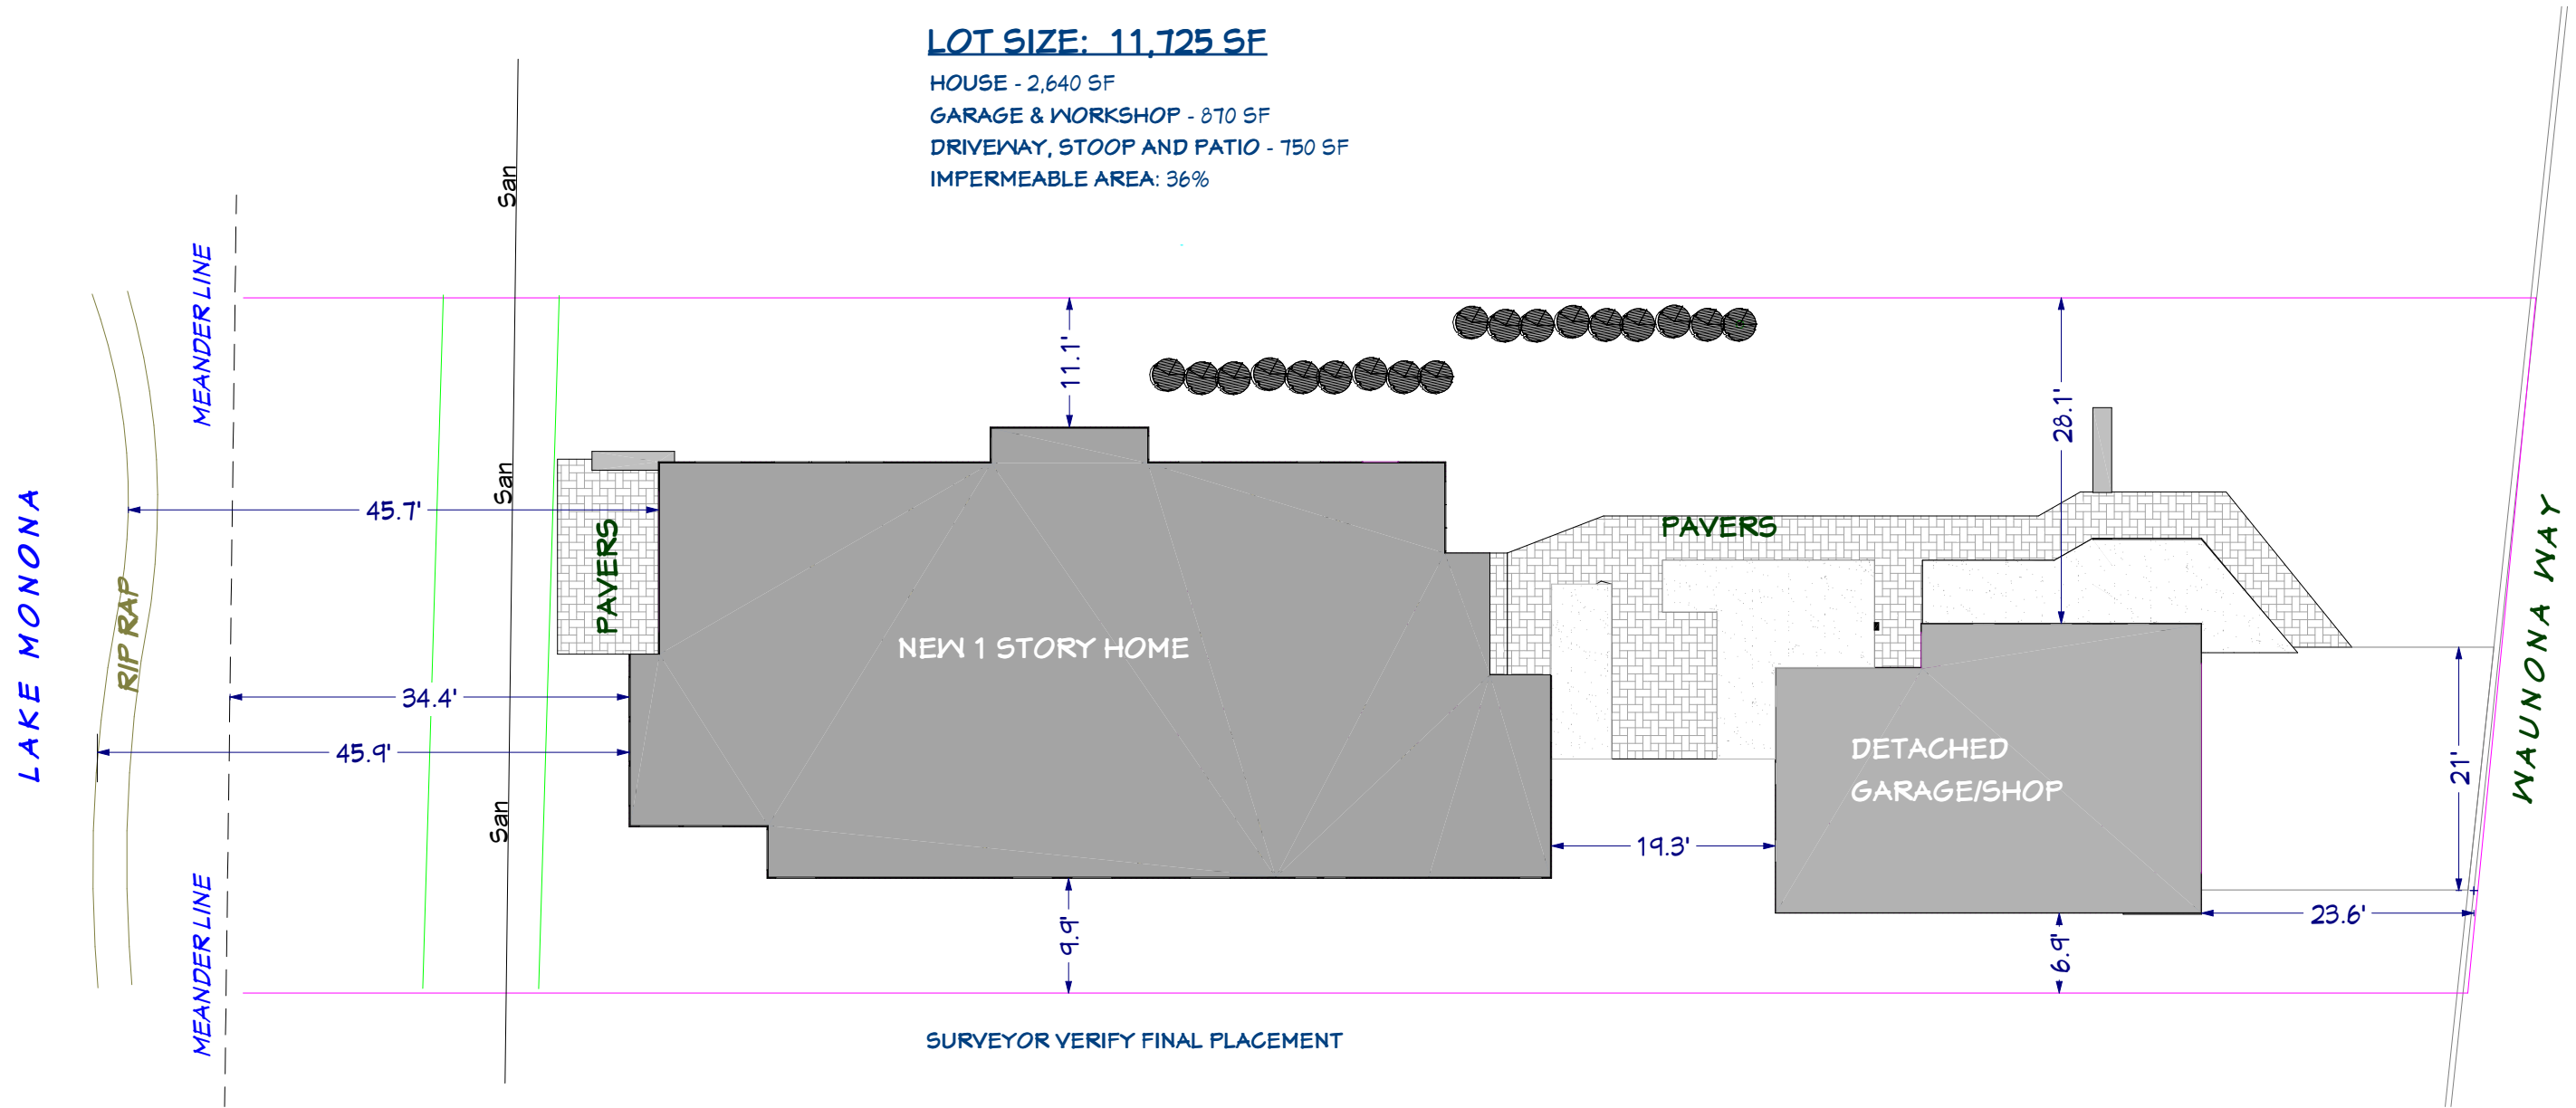

BOUNDARY SURVEY
2410 WAUNONA WAY
LOT 12, BLOCK 1, HOBOKEN BEACH
CITY OF MADISON
DANE COUNTY, WISCONSIN

Surveyed:	GJH/TMS
Date:	11.04.19
Drawn:	GJH
Checked:	TMS
Approved:	GJH
Project No.	0719-44
Sheet	1 of 1
Drawing No.	A-1

06.25.21

SHEET
1 OF 4

LOT SIZE: 11,725 SF

HOUSE - 2,640 SF
 GARAGE & WORKSHOP - 870 SF
 DRIVEWAY, STOOP AND PATIO - 750 SF
 IMPERMEABLE AREA: 36%

NOT FOR CONSTRUCTION....

AVERAGE LAKE SETBACK OF TWO ADJACENT PROPERTIES: 42.75'

2406 Waunona Way = 47.0'
 2416 Waunona Way = 38.5'

	OLK RESIDENCE <i>A Custom Home for</i>	06.25.21
	Marilyn and Doug Olk 2410 Waunona Way Madison, Wisconsin	SHEET 2 OF 9

NOT FOR CONSTRUCTION....

FLOOR PLAN - House
 SCALE: 3/16" = 1' - 0"

STREET ELEVATION

SCALE: 1/4" = 1' - 0"

NOT FOR CONSTRUCTION....

	OLK RESIDENCE <i>A Custom Home for</i>	06.25.21
	Marilyn and Doug Olk 2410 Waunona Way Madison, Wisconsin	SHEET 5 OF 9

LAKE ELEVATION

SCALE: 1/4" = 1' - 0"