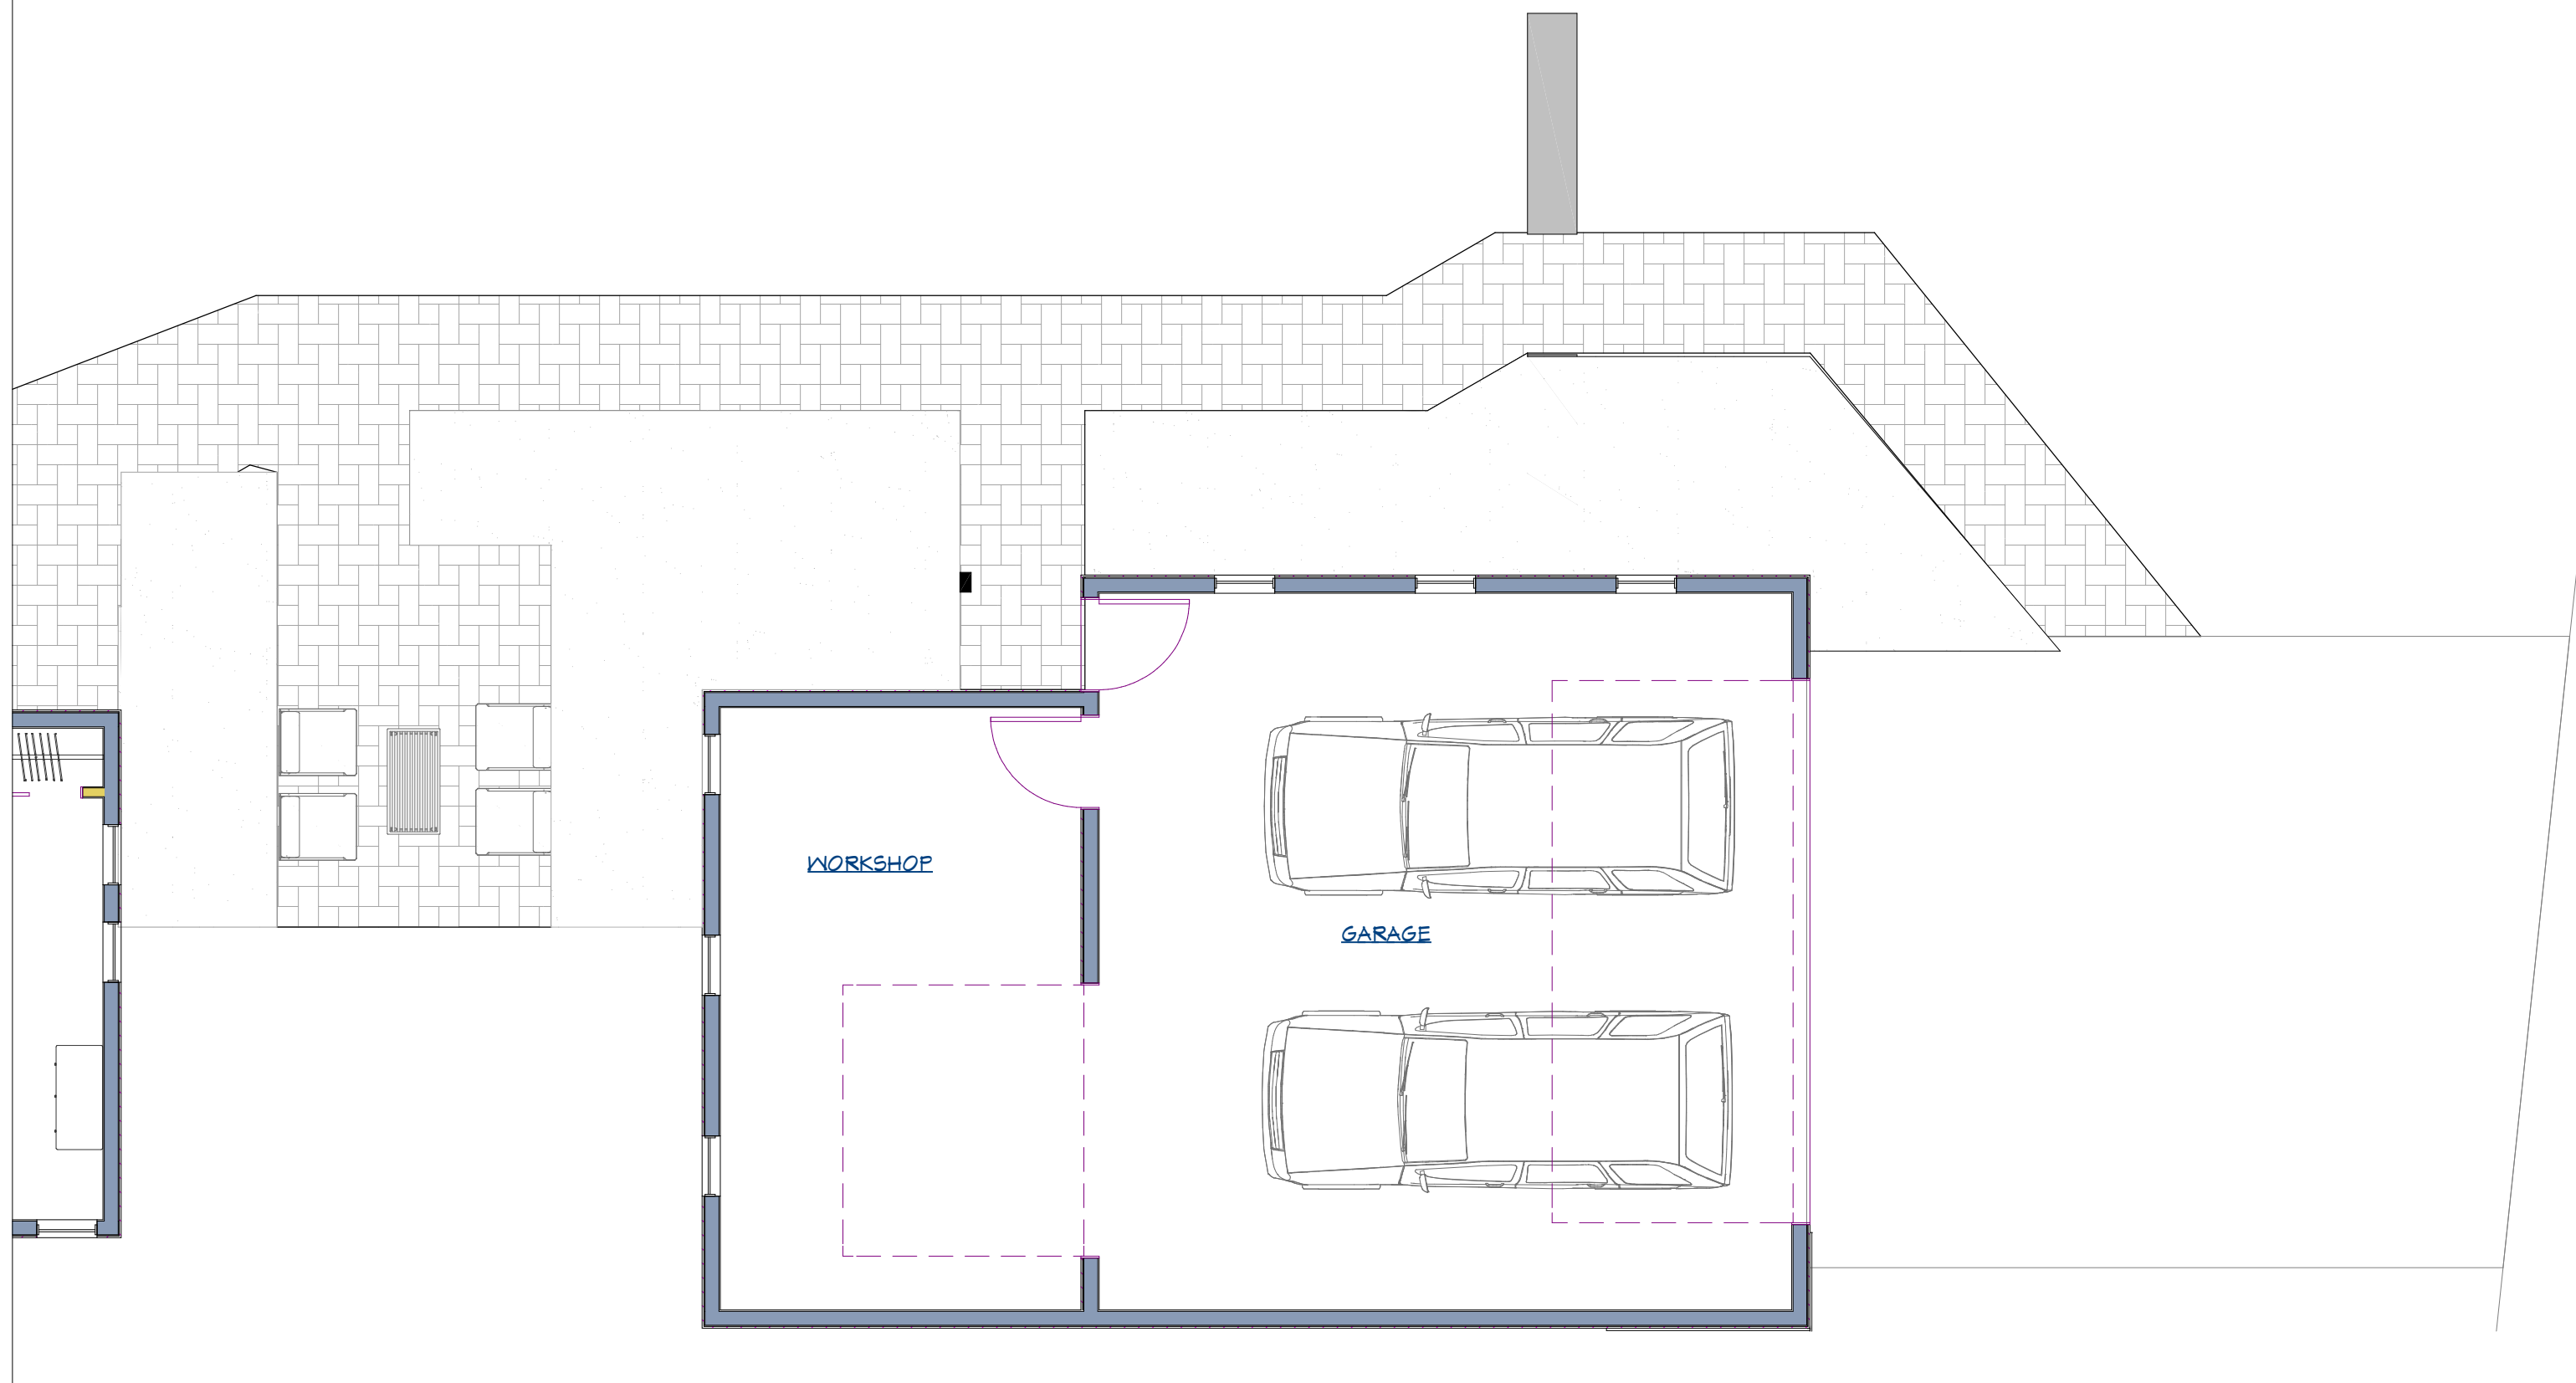

06.25.21

SHEET
1 OF 4

LOT SIZE: 11,725 SF

HOUSE - 2,640 SF
 GARAGE & WORKSHOP - 870 SF
 DRIVEWAY, STOOP AND PATIO - 750 SF
 IMPERMEABLE AREA: 36%

NOT FOR CONSTRUCTION....

AVERAGE LAKE SETBACK OF TWO ADJACENT PROPERTIES: 42.75'

2406 Waunona Way = 47.0'
 2416 Waunona Way = 38.5'

	OLK RESIDENCE <i>A Custom Home for</i>	06.25.21
	Marilyn and Doug Olk 2410 Waunona Way Madison, Wisconsin	SHEET 2 OF 9

NOT FOR CONSTRUCTION....

FLOOR PLAN - House
 SCALE: 3/16" = 1' - 0"

OLK RESIDENCE
A Custom Home for
 Marilyn and Doug Olk
 2410 Waunona Way
 Madison, Wisconsin

06.25.21
 SHEET
 3 OF 9

NOT FOR CONSTRUCTION....

FLOOR PLAN - Garage and Workshop
SCALE: 3/16" = 1' - 0"

	OLK RESIDENCE <i>A Custom Home for</i>	06.25.21
	Marilyn and Doug Olk 2410 Waunona Way Madison, Wisconsin	SHEET 4 OF 9

STREET ELEVATION

SCALE: 1/4" = 1' - 0"

NOT FOR CONSTRUCTION....

	OLK RESIDENCE <i>A Custom Home for</i>	06.25.21
	Marilyn and Doug Olk 2410 Waunona Way Madison, Wisconsin	SHEET 5 OF 9

LAKE ELEVATION

SCALE: 1/4" = 1' - 0"