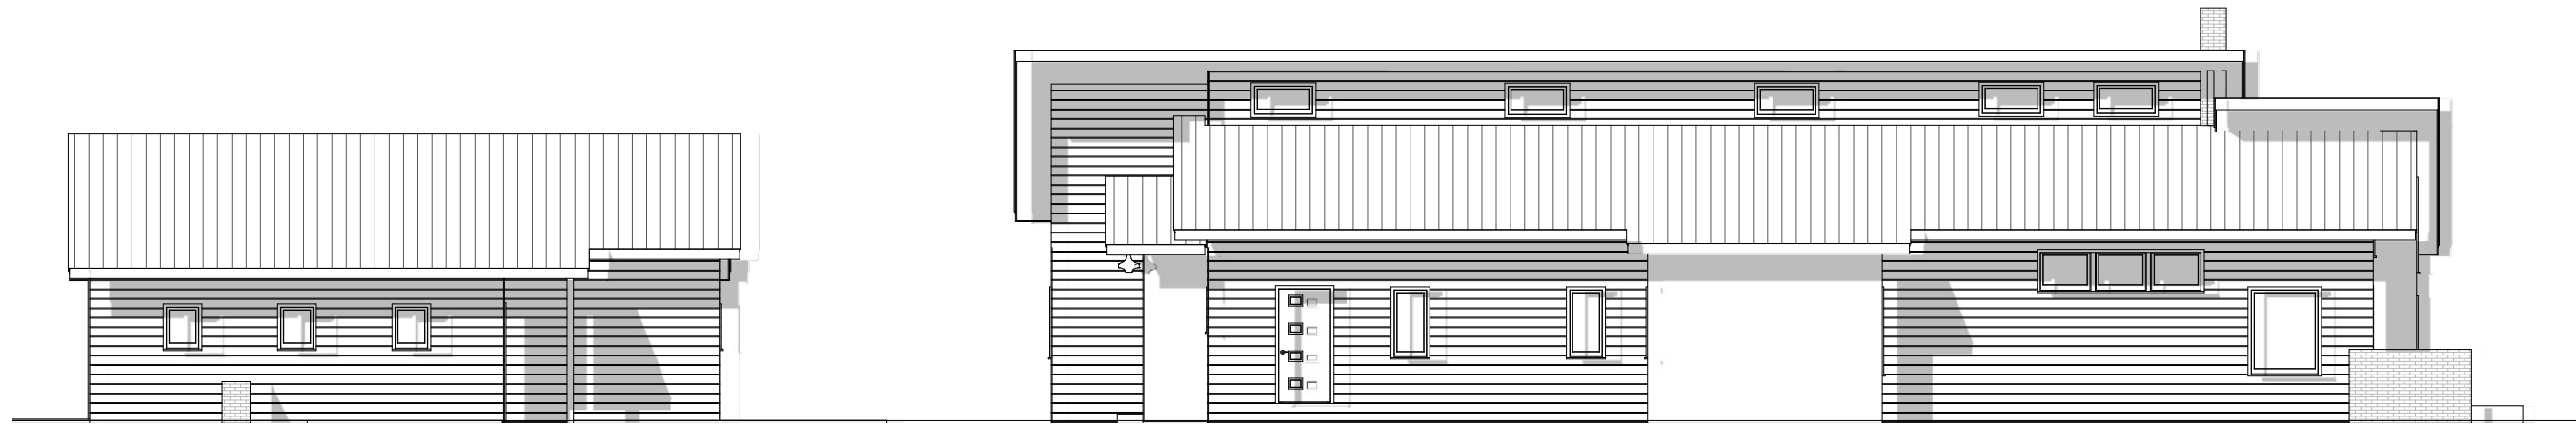

STREET ELEVATION

SCALE: 1/4" = 1' - 0"

NOT FOR CONSTRUCTION....

	OLK RESIDENCE <i>A Custom Home for</i>	06.25.21
	Marilyn and Doug Olk 2410 Waunona Way Madison, Wisconsin	SHEET 5 OF 9

LAKE ELEVATION

SCALE: 1/4" = 1' - 0"

NOT FOR CONSTRUCTION....

	OLK RESIDENCE <i>A Custom Home for</i>	06.25.21
	Marilyn and Doug Olk 2410 Waunona Way Madison, Wisconsin	SHEET 6 OF 9

EASTERN ELEVATION

SCALE: 3/32" = 1' - 0"

WESTERN ELEVATION

SCALE: 3/32" = 1' - 0"