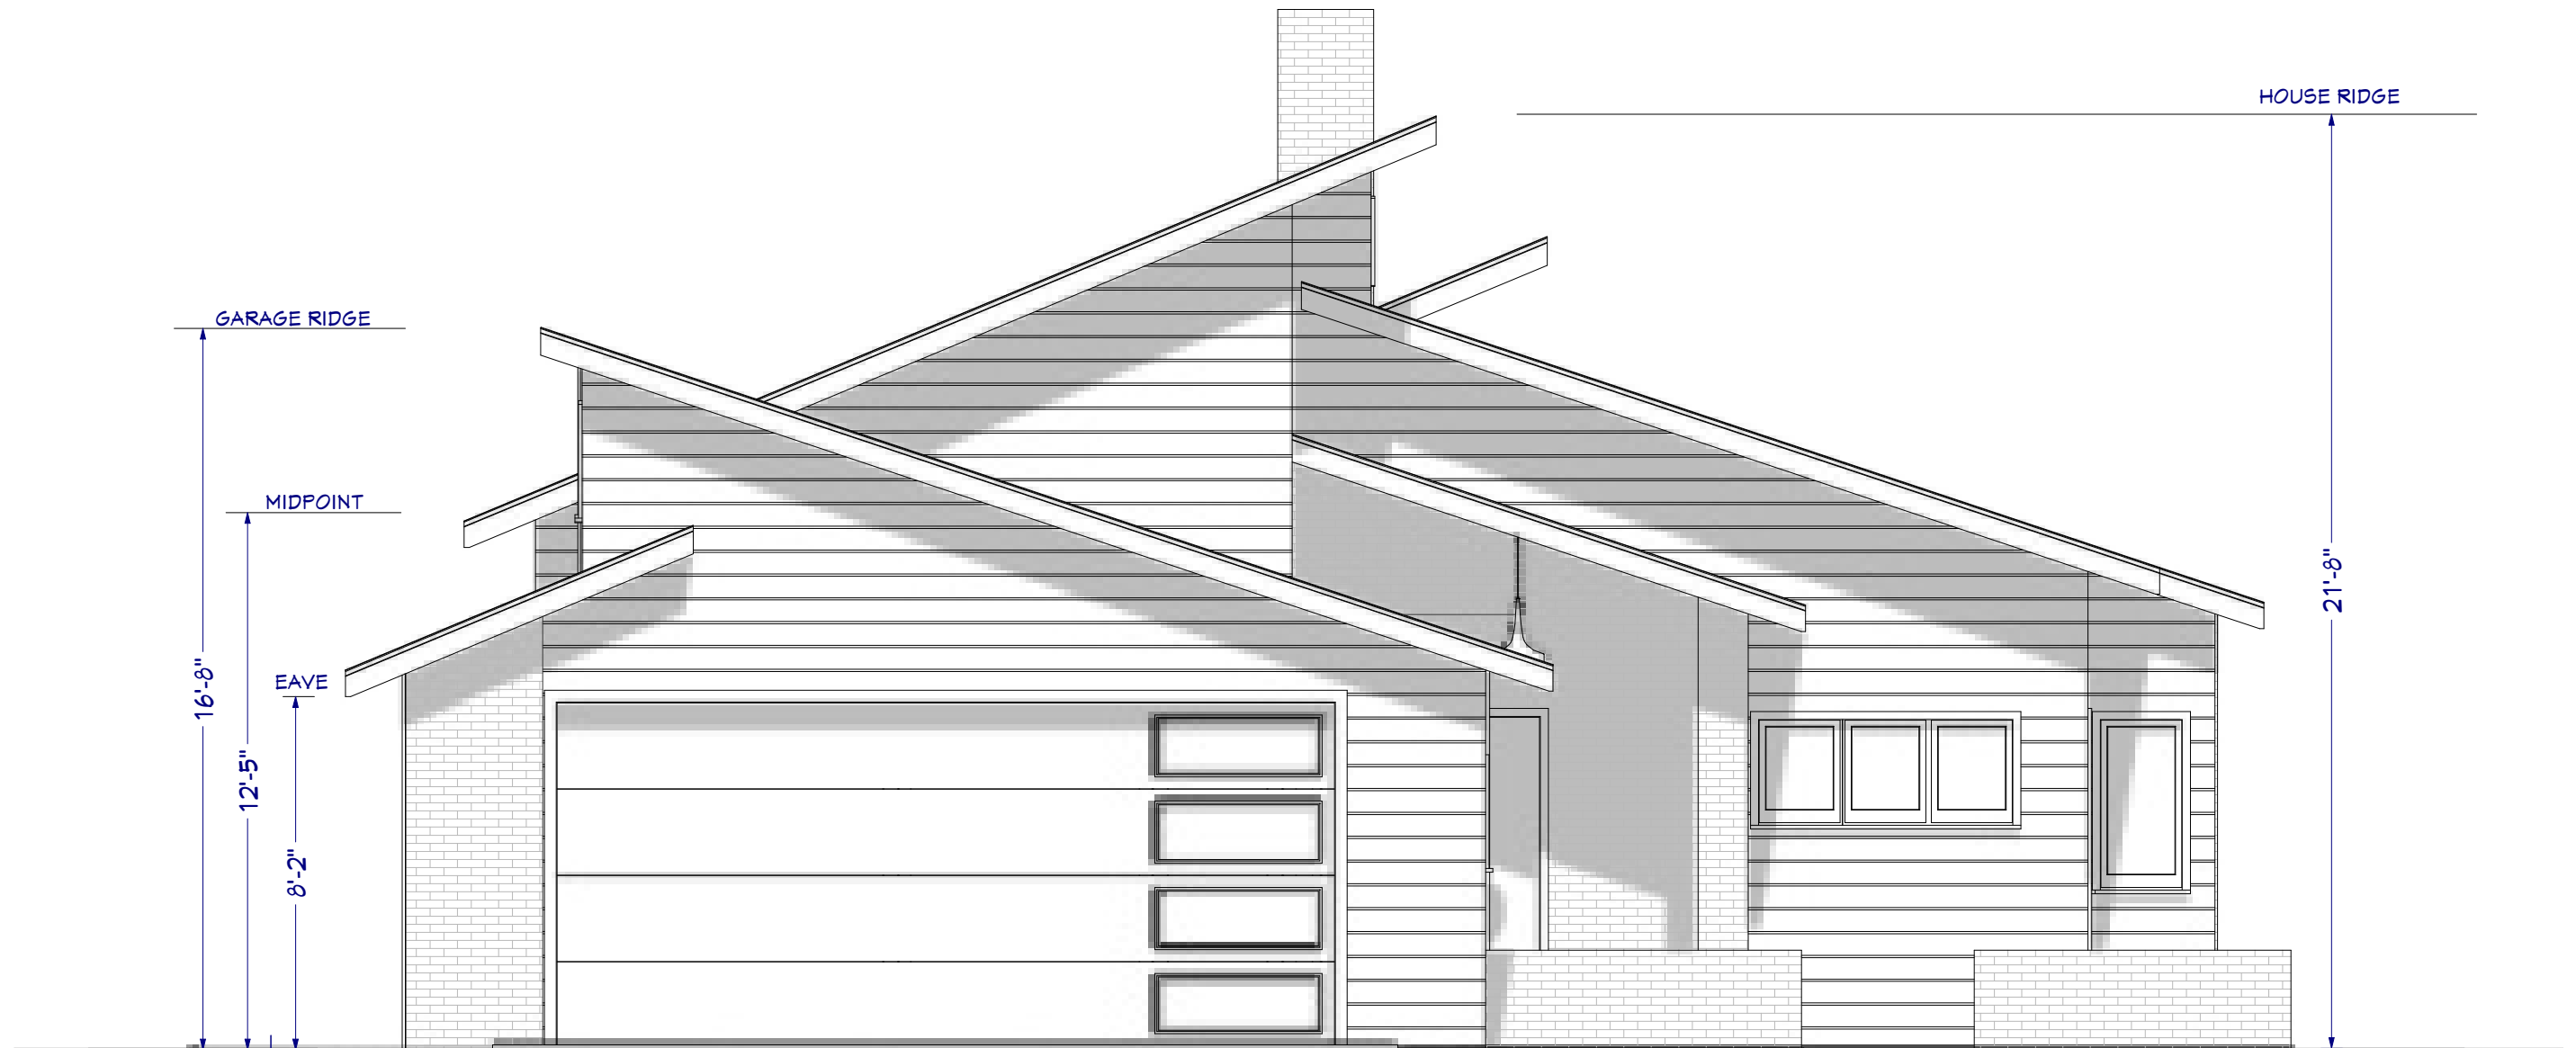

06.25.21

SHEET
1 OF 4

LOT SIZE: 11,725 SF

HOUSE - 2,640 SF
 GARAGE & WORKSHOP - 870 SF
 DRIVEWAY, STOOP AND PATIO - 750 SF
 IMPERMEABLE AREA: 36%

NOT FOR CONSTRUCTION....

AVERAGE LAKE SETBACK OF TWO ADJACENT PROPERTIES: 42.75'

OLK RESIDENCE
A Custom Home for
 Marilyn and Doug Olk
 2410 Waunona Way
 Madison, Wisconsin

06.25.21
 SHEET
 3 OF 9

NOT FOR CONSTRUCTION....

FLOOR PLAN - Garage and Workshop
SCALE: 3/16" = 1' - 0"

	OLK RESIDENCE <i>A Custom Home for</i>	06.25.21
	Marilyn and Doug Olk 2410 Waunona Way Madison, Wisconsin	SHEET 4 OF 9

STREET ELEVATION

SCALE: 1/4" = 1' - 0"

NOT FOR CONSTRUCTION....

	OLK RESIDENCE <i>A Custom Home for</i>	06.25.21
	Marilyn and Doug Olk 2410 Waunona Way Madison, Wisconsin	SHEET 5 OF 9

LAKE ELEVATION

SCALE: 1/4" = 1' - 0"

NOT FOR CONSTRUCTION....

	OLK RESIDENCE <i>A Custom Home for</i>	06.25.21
	Marilyn and Doug Olk 2410 Waunona Way Madison, Wisconsin	SHEET 6 OF 9

EASTERN ELEVATION

SCALE: 3/32" = 1' - 0"

WESTERN ELEVATION

SCALE: 3/32" = 1' - 0"