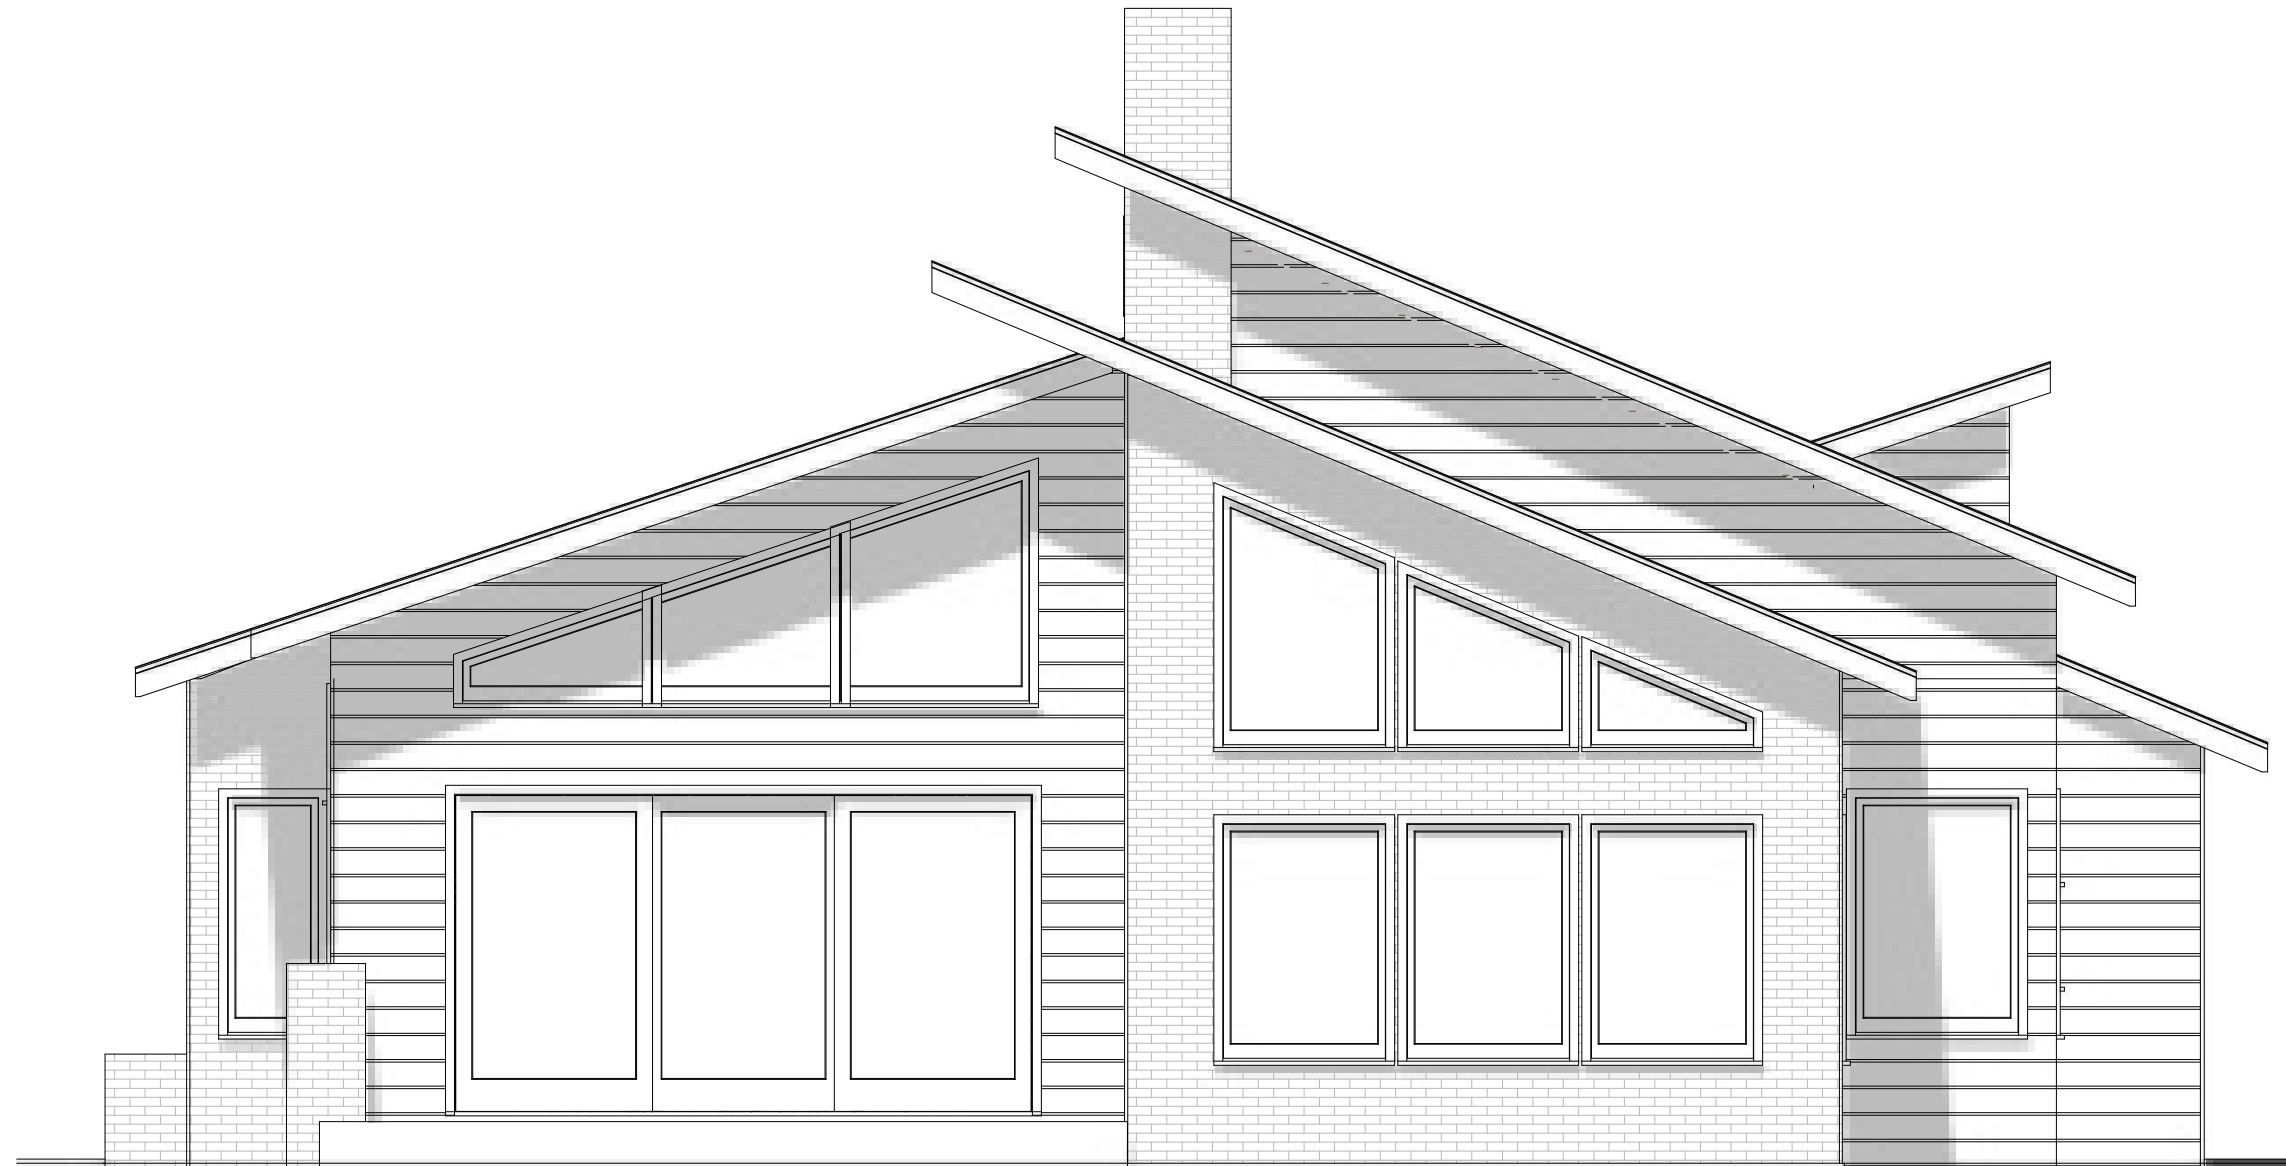

STREET ELEVATION

SCALE: 1/4" = 1' - 0"

NOT FOR CONSTRUCTION....

	OLK RESIDENCE <i>A Custom Home for</i>	06.25.21
	Marilyn and Doug Olk 2410 Waunona Way Madison, Wisconsin	SHEET 5 OF 9

LAKE ELEVATION

SCALE: 1/4" = 1' - 0"

NOT FOR CONSTRUCTION....

	OLK RESIDENCE <i>A Custom Home for</i>	06.25.21
	Marilyn and Doug Olk 2410 Waunona Way Madison, Wisconsin	SHEET 6 OF 9

EASTERN ELEVATION

SCALE: 3/32" = 1' - 0"

WESTERN ELEVATION

SCALE: 3/32" = 1' - 0"