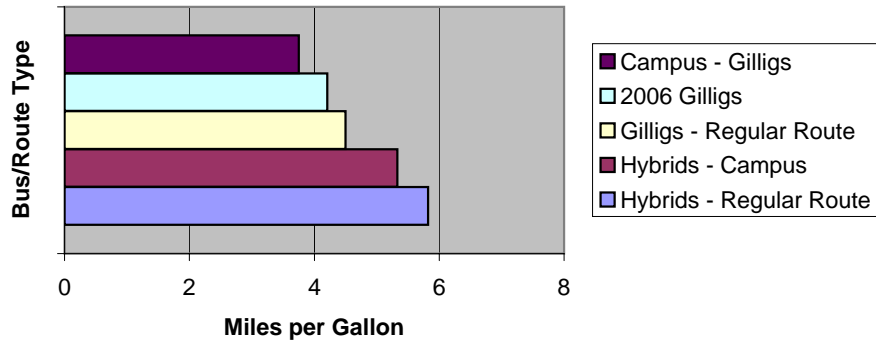

Bus Mileage Comparison Campus vs. Regular Route*			
Bus	Campus MPG	Regular MPG	
Gillig 876 - 921	3.75	4.21	
Hybrids 001 - 003		5.82	
Hybrids 004 - 005	5.33		

Miles per Gallon by Bus and Route Type

*Gillig campus MPG are a snapshot from the last quarter of 2007.