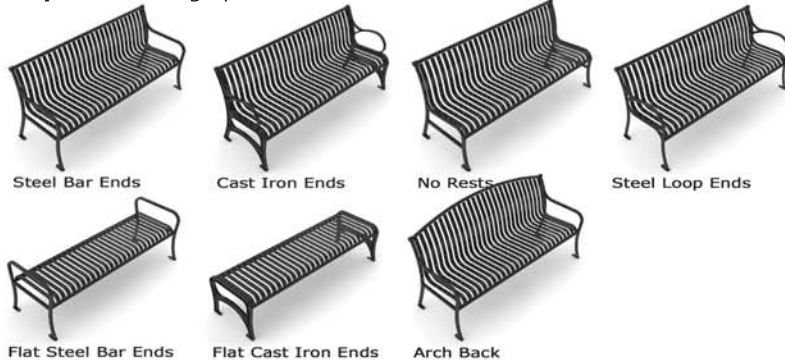

CityView seating options

Pictured this page

top left: CityView eight foot length backless bench CV1-2100 (Bronze).
top right: CityView backed bench, cast iron ends CV1-1010 (Onyx).
bottom right: CityView backed bench, steel bar ends CV1-1000 (Onyx)

Finishes

SiteScapes offers product in both a standard powdercoat and its own proprietary Duarcoat finish. Both finishes are designed to weather the elements and are guaranteed not to rust, chip, peel, or fade. Call for a standard color chart.

www.sitescapesonline.com

For more information visit our website where you can download product drawings, photos, product brochures, CSI spes, and other technical data.