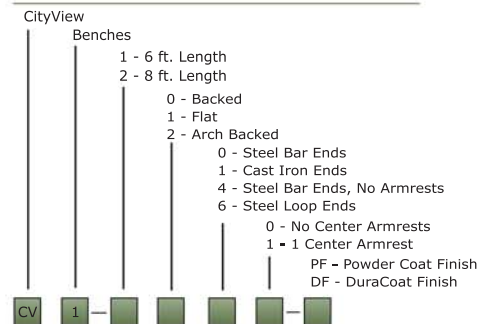

To Specify CityView Benches

30% POST CONSUMER CONTENT