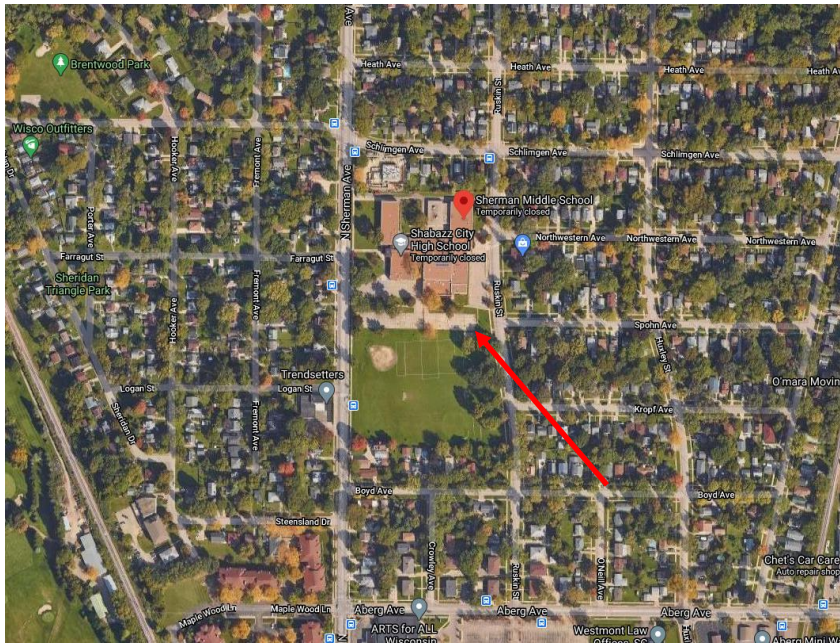

Sherman Middle School Mural Proposal

Proposed location

Proposed wall

Proposed plan

The overall mural size will be approximately 250-260 sq ft. It will be located on the south facing wall at the far east corner, with a small part possibly wrapping onto the east facing wall. We will be painting either directly on aluminum core boards or on polytab which will be wrapped onto boards or a combination of the two. The MMSD will install using bolts in the mortar. We are hoping this can be installed later this year, but that will be weather dependent.