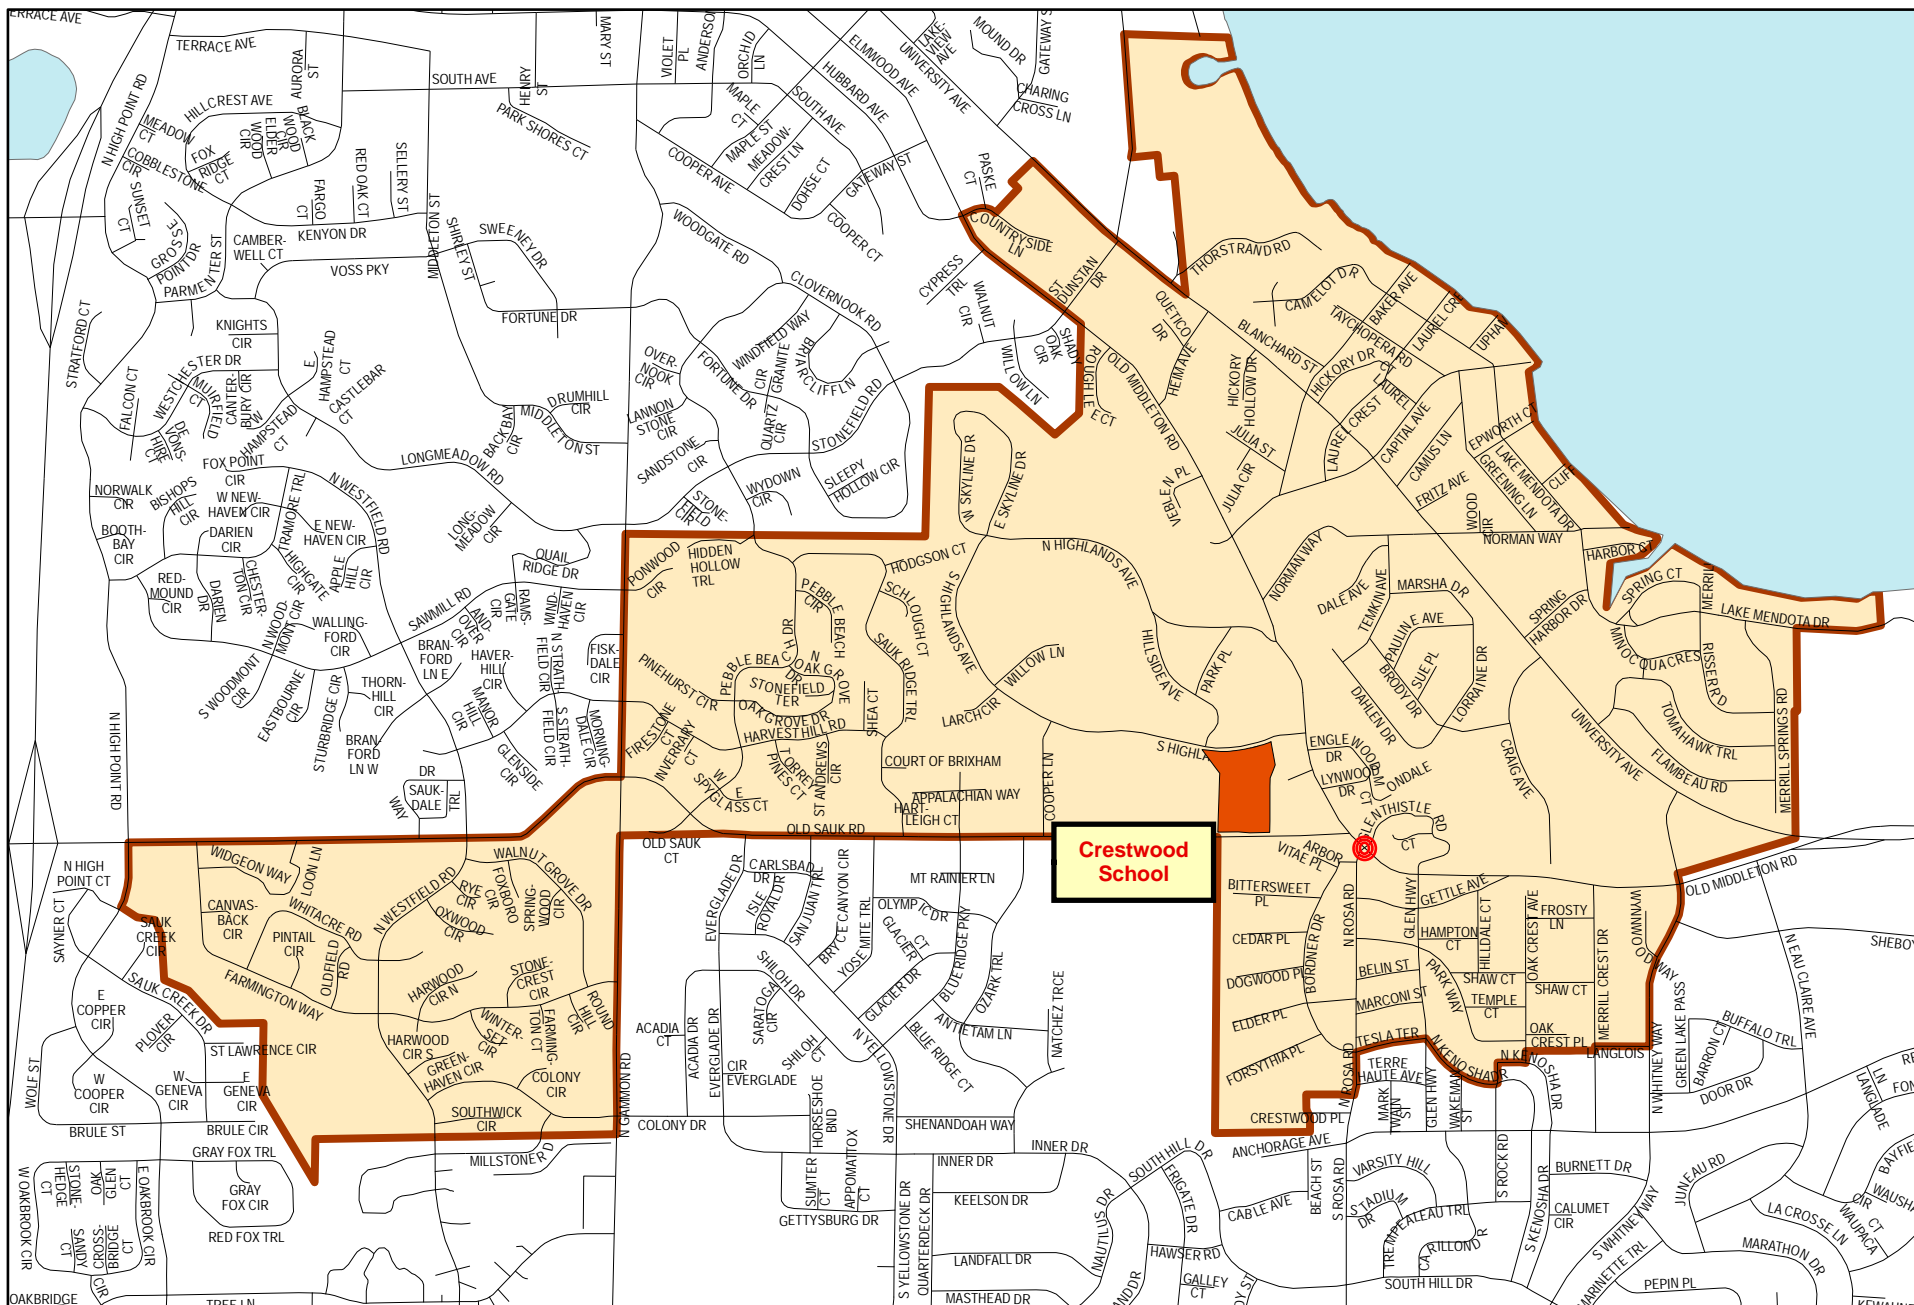

# Crestwood Elementary 2008-09

5390 Old Sauk Rd.  
Madison, WI 53705  
(608) 204-1120

The Madison School District assumes no legal liability for the accuracy, completeness, or usefulness of any of the information contained on this map.

 Adult School Crossing  
Guard location in review