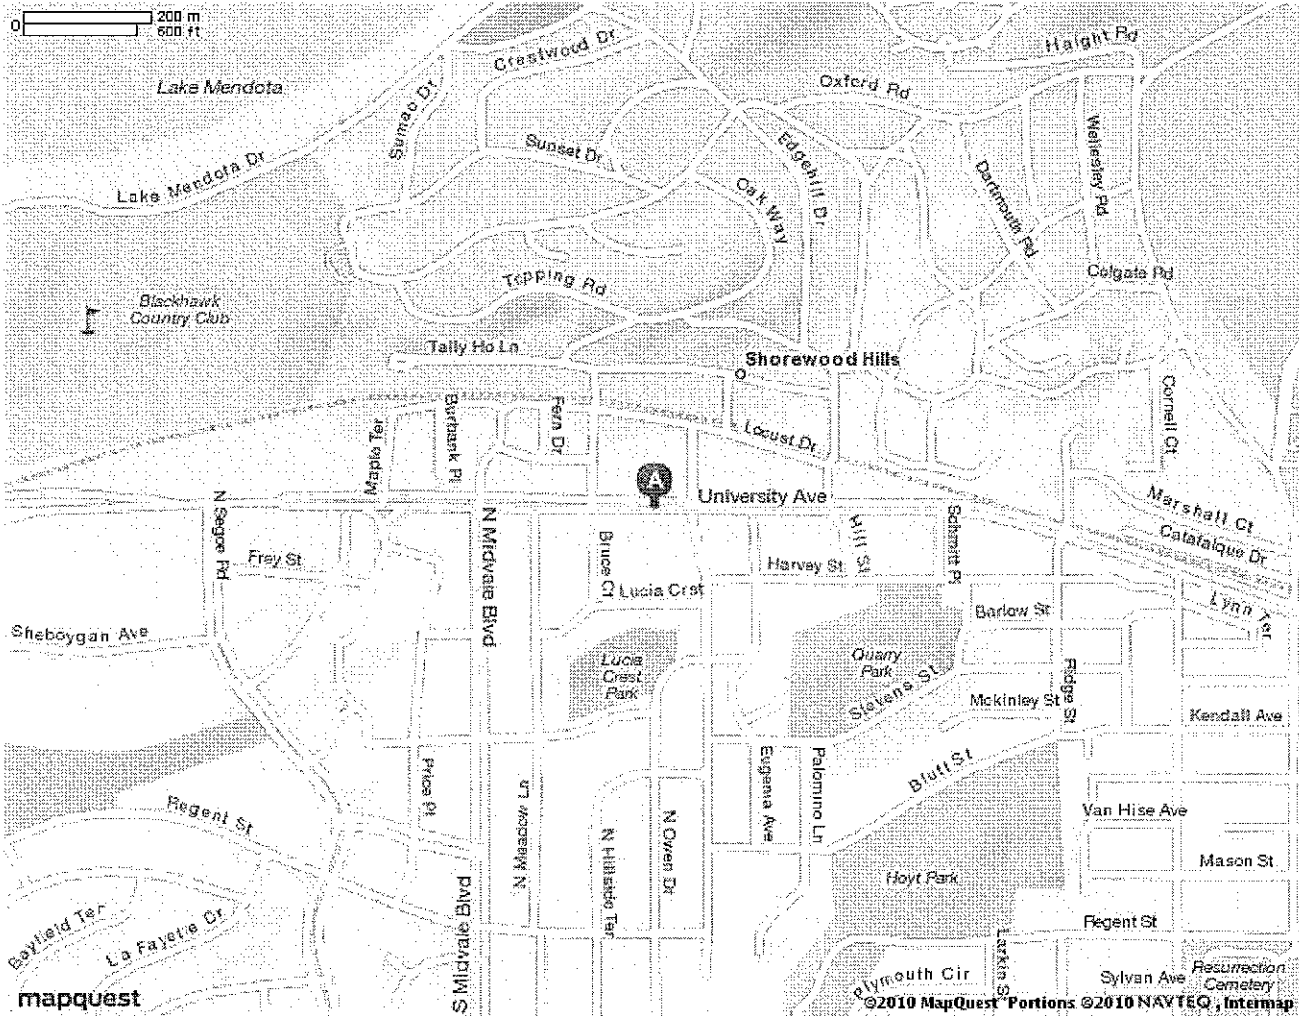

The New MapQuest is Here! Try the New Site Now »

MAPQUEST.

Sorry! When printing directly from the browser your directions or map may not print correctly For best results try clicking the Printer-Friendly button

3519 University Ave
Madison, WI 53705-2140

Directions and maps are informational only. We make no warranties on the accuracy of their content road conditions or route usability or expeditiousness You assume all risk of use MapQuest and its suppliers shall not be liable to you for any loss or delay resulting from your use of MapQuest