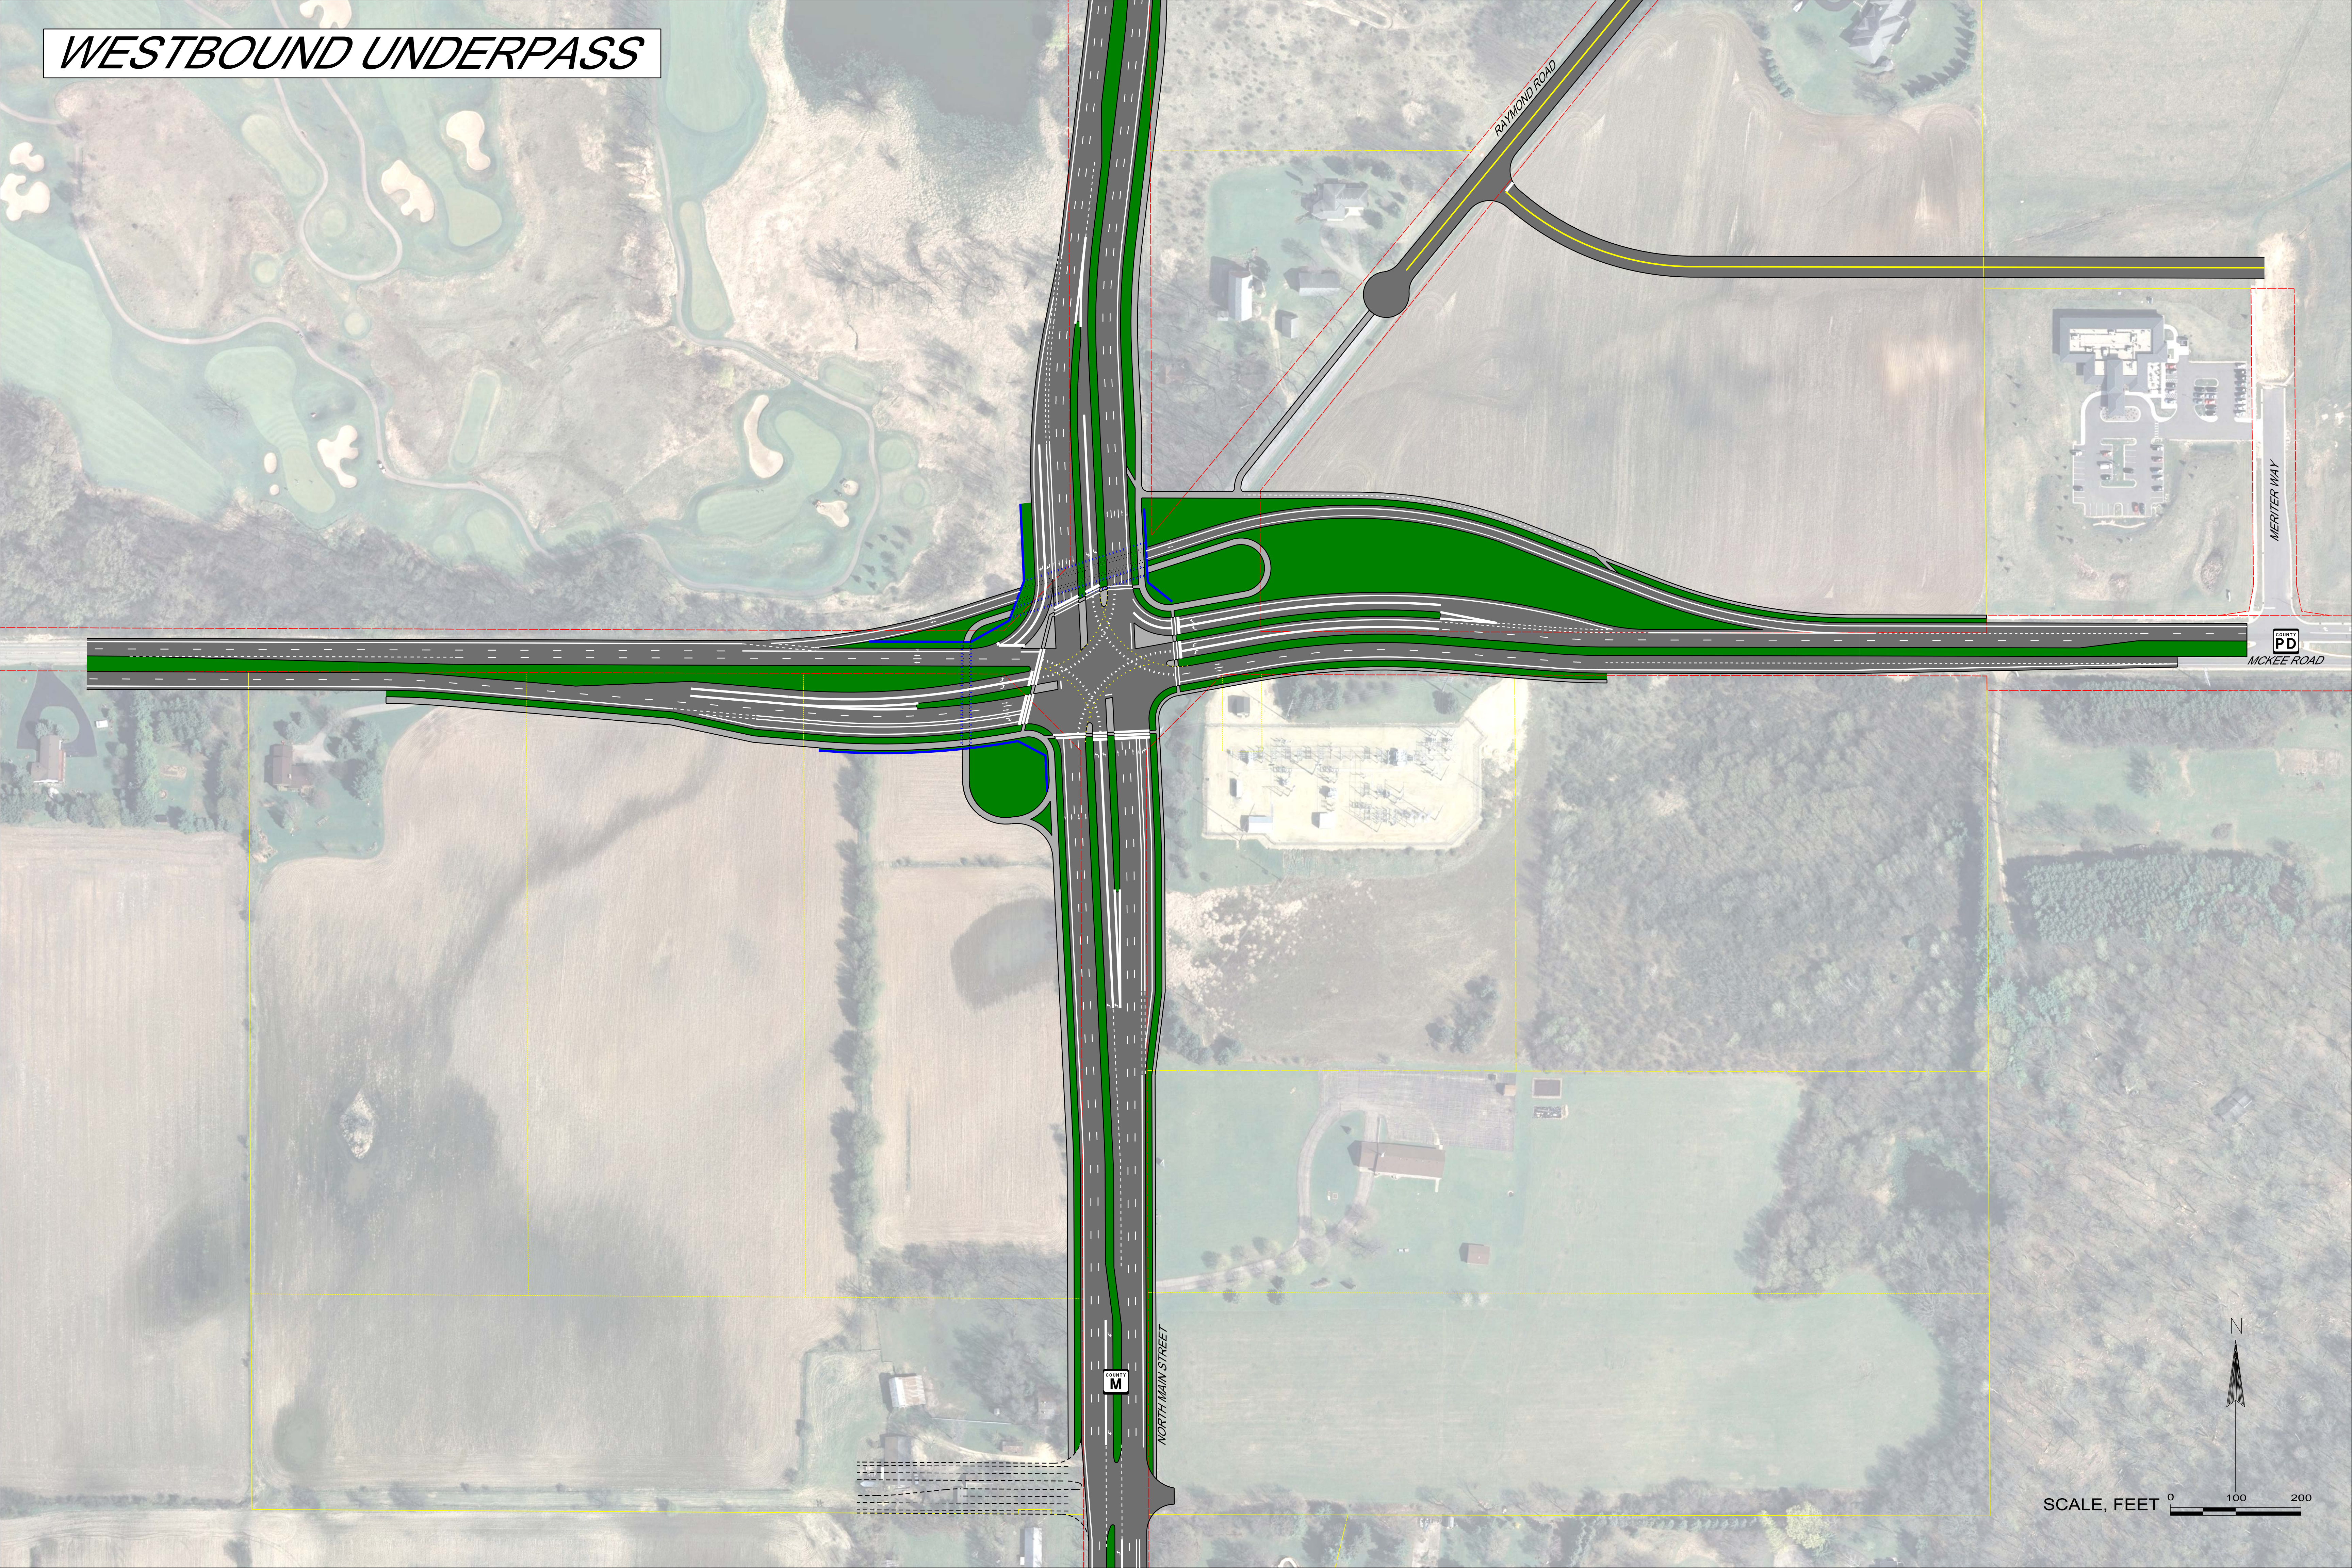

WESTBOUND UNDERPASS

RAYMOND ROAD

MERITER WAY

COUNTY PD
MCKEE ROAD

NORTH MAIN STREET
COUNTY PD
M

SCALE, FEET 0 100 200