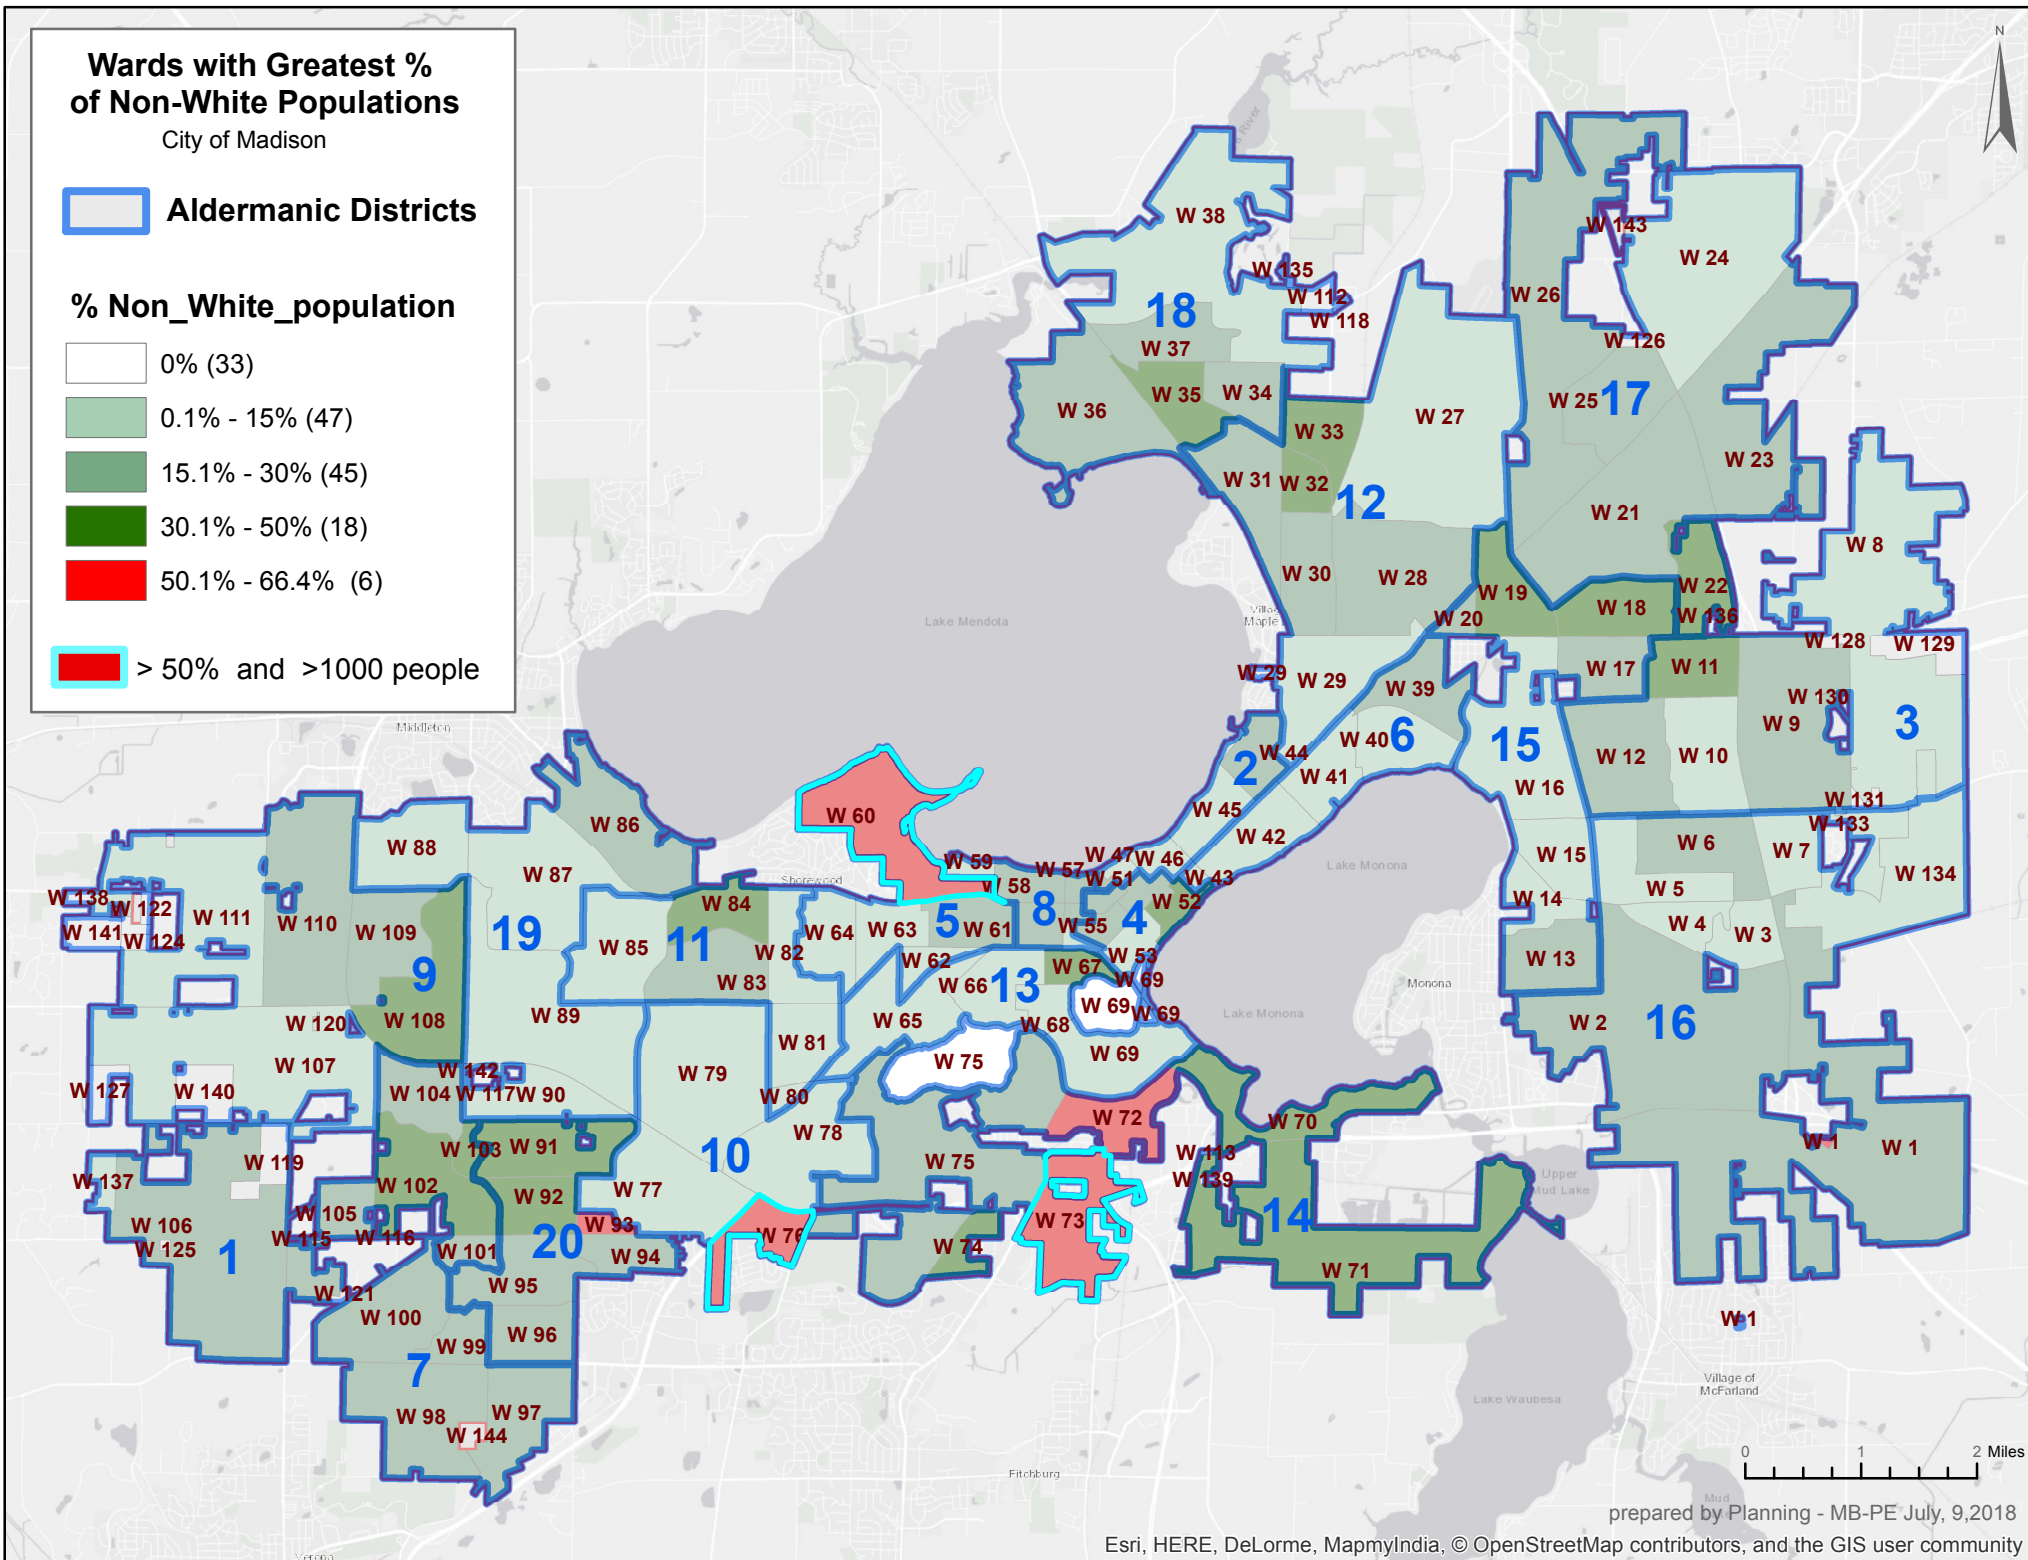

Wards with Greatest % of Non-White Populations

City of Madison

 Aldermanic Districts

% Non_White_population

-  0% (33)
-  0.1% - 15% (47)
-  15.1% - 30% (45)
-  30.1% - 50% (18)
-  50.1% - 66.4% (6)

 > 50% and >1000 people

0 1 2 Miles

prepared by Planning - MB-PE July, 9, 2018

Esri, HERE, DeLorme, MapmyIndia, © OpenStreetMap contributors, and the GIS user community