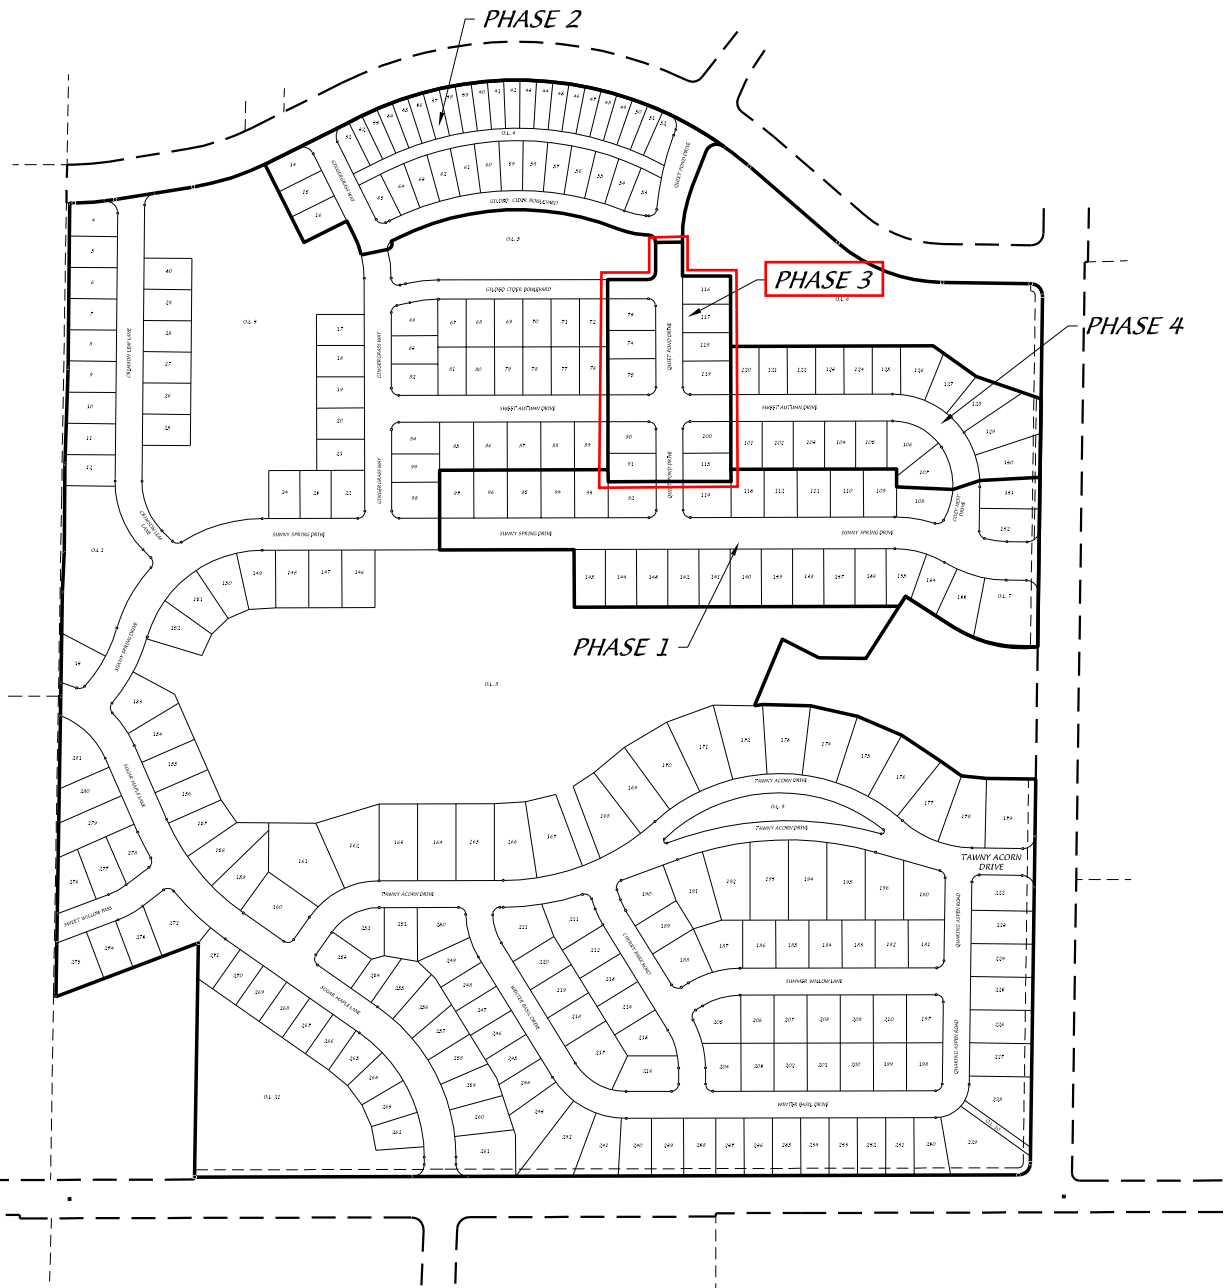

1000 OAKS

D'ONOFRIO KOTTKE AND ASSOCIATES, INC.

7530 Westward Way, Madison, WI 53717
 Phone: 608.833.7530 • Fax: 608.833.1089

YOUR NATURAL RESOURCE FOR LAND DEVELOPMENT

0 400

Scale 1" = 400'

DATE: 10-21-16
 F.N.: 13-05-152
 REV.

DRAWN BY:

U:/USER/1305152/DRAWINGS/PHASE MAP.DWG