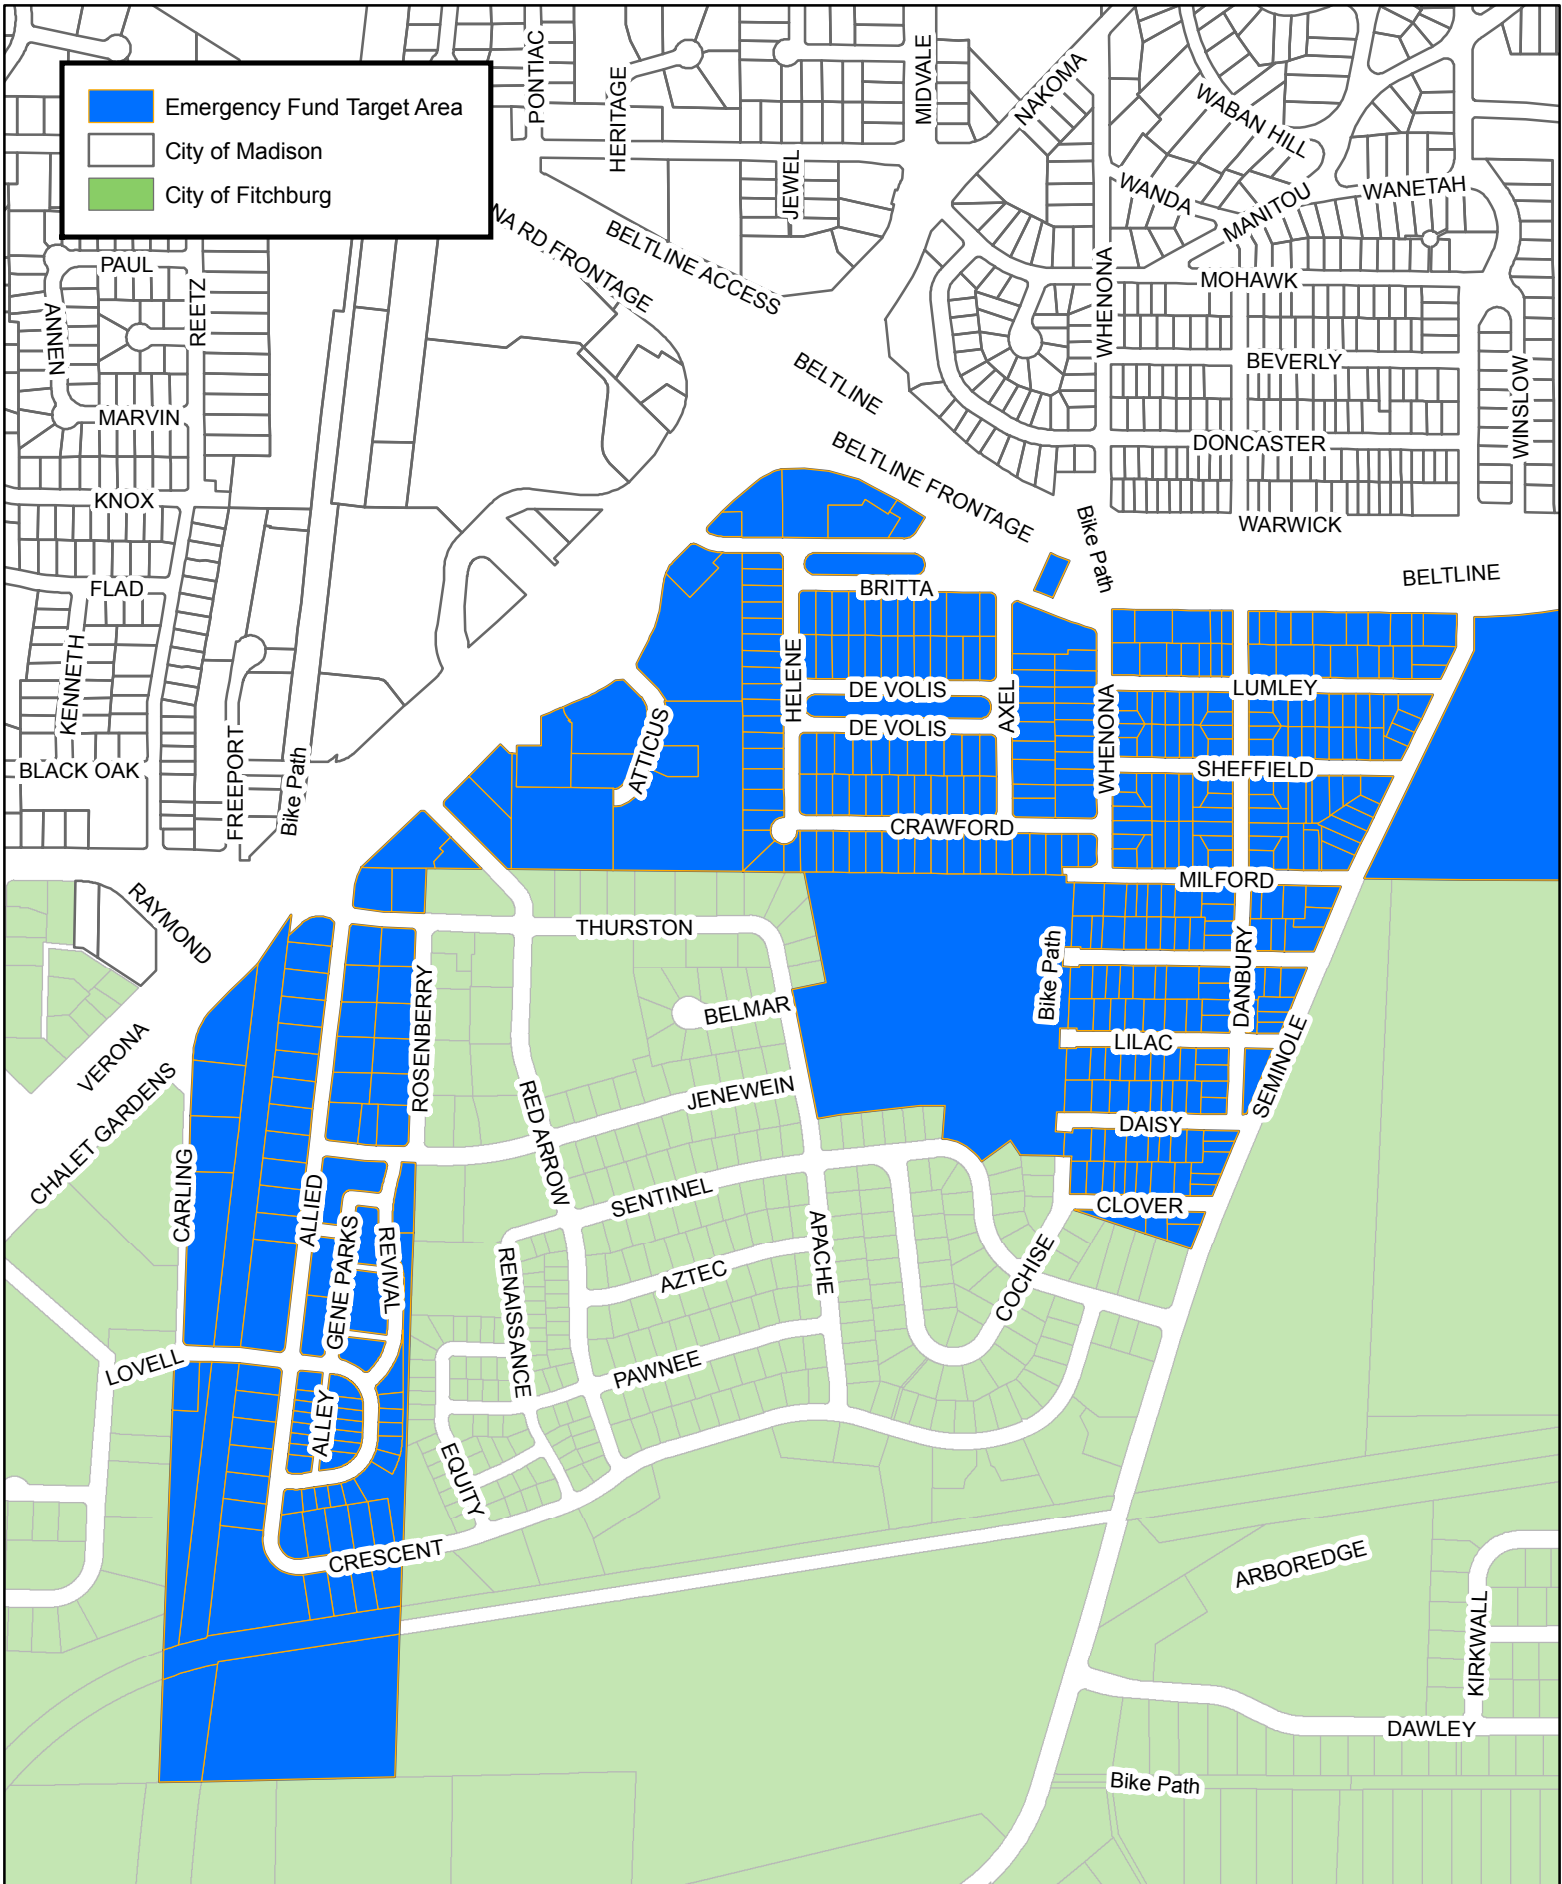

Emergency Fund Target Area
 City of Madison
 City of Fitchburg

Allied Dr Emergency Fund Target Area

Department of Planning and Community
 and Economic Development:
 Economic Development Division (REDWR)
 Allied Dr Emergency Fund Project 2015
 Date: 2/2/2015