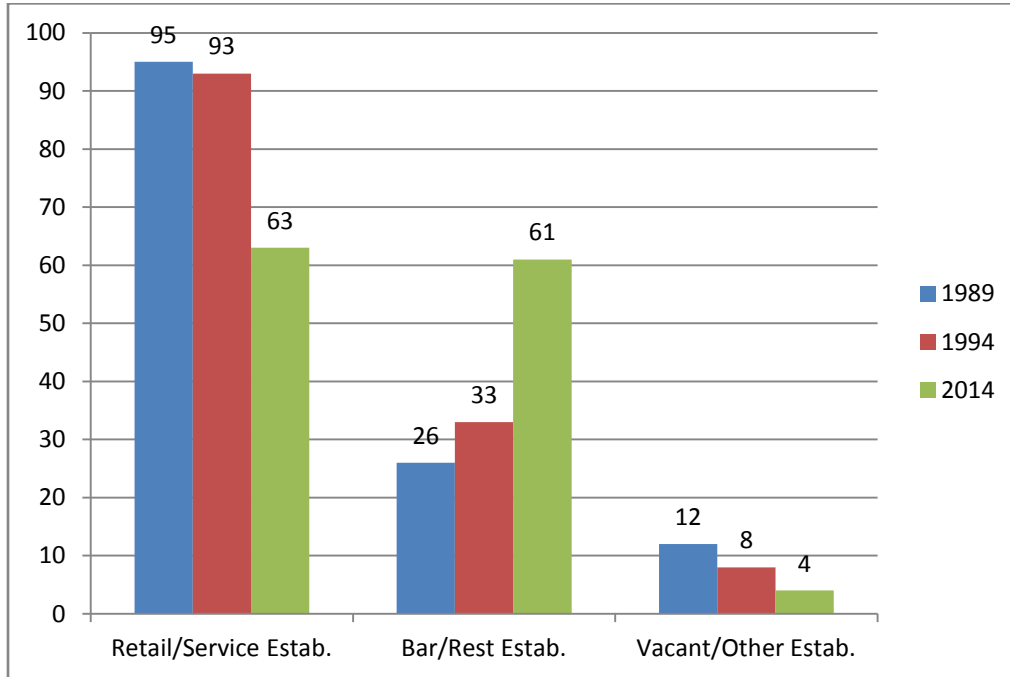

Graph #1: Number of Ground Floor Establishments by Type: 1989, 1994, 2014