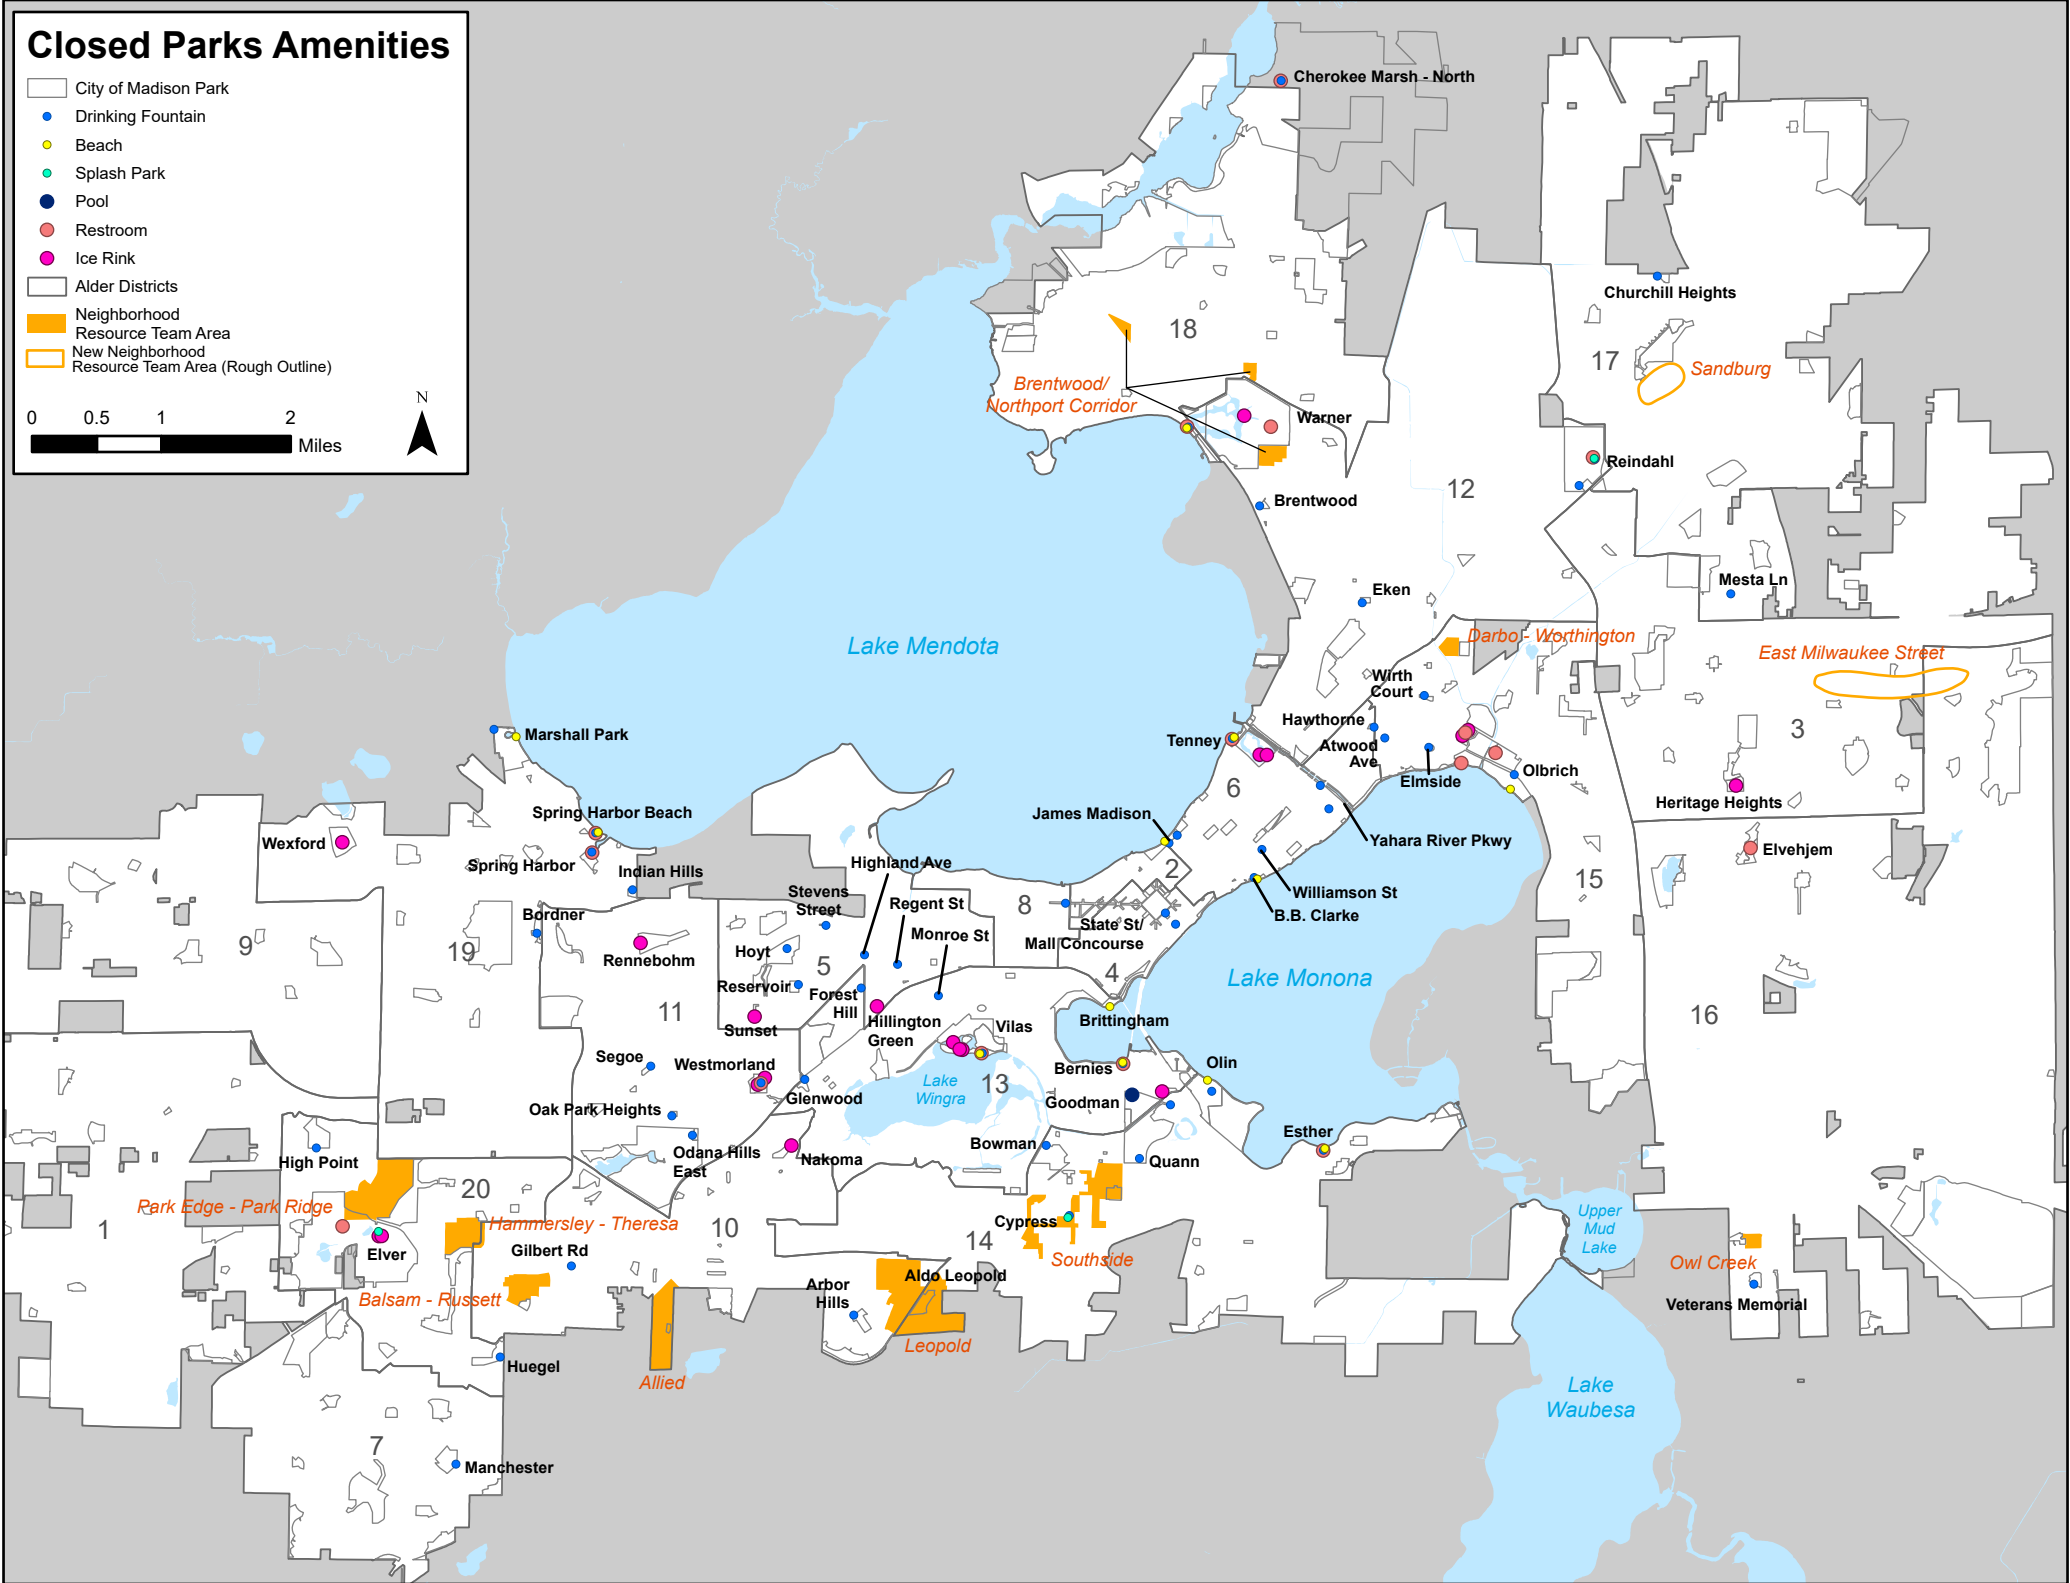

0 0.5 1 2 Miles

Cherokee Marsh - North

Churchill Heights

Sandburg

Brentwood/
Northport Corridor

Warner

Brentwood

Eken

Darbo - Worthington

East Milwaukee Street

Marshall Park

Tenney

Hawthorne

Atwood Ave

Elmside

Olbrich

Spring Harbor Beach

James Madison

Yahara River Pkwy

Wexford

Spring Harbor

Indian Hills

Highland Ave

Stevens Street

Leopold

Cypress

Southside

Upper Mud Lake

Owl Creek

Veterans Memorial

Manchester