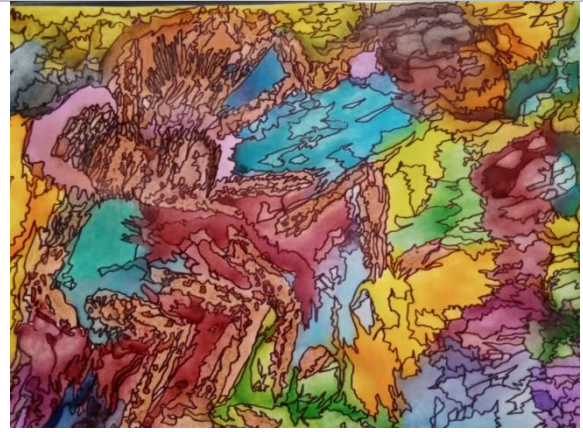

Darbo Drive – 2 boxes
Intersection: SE Corner
E Washington &
Marquette St
Size: 66 & 33 Sq ft box
Equity Lens: Gas Station
with challenges Near
Darbo NRT area
Artist Keysha Mabra
Work: “?????”