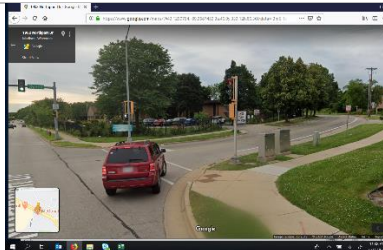

Intersection: SE Corner  
Broadway & South  
Towne Way  
Size: 66 Sq ft box  
Equity Lens: Bus stop  
South Towne  
Artist: Nic Brown  
Work: "?????"

**Near Park Edge/Park  
Ridge**

Intersection: SE Corner  
S Gammon Rd &  
Schroeder Rd  
Size: 33 Sq ft box  
Equity Lens: Near Park  
Edge Park Ridge NRT  
Artist: Ciara Nash

Work: "?????"

**North / East - 4 boxes**

**East High School**  
 Intersection: SW  
 Corner  
 E Wash & 4<sup>th</sup> Street  
 Size: 66 Sq ft box  
 Equity Lens: East igh  
 Artist: Anwar Floyd-  
 Pruitt Work: "?????"

**Darbo Drive – 2 boxes**  
 Intersection: SE Corner  
 E Washington &  
 Marquette St  
 Size: 66 & 33 Sq ft box  
 Equity Lens: Gas Station  
 with challenges Near  
 Darbo NRT area  
 Artist Keysha Mabra  
 Work: “?????”