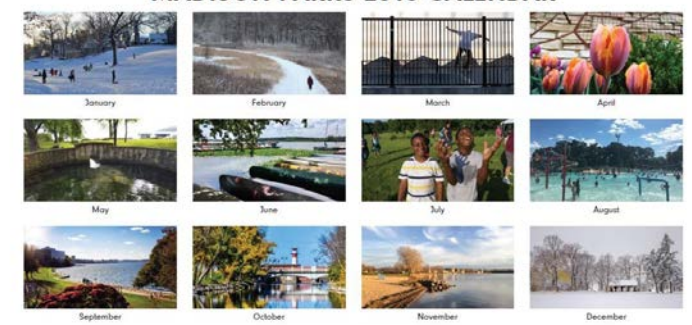

MADISON PARKS 2018 CALENDAR

Thank you!
Thank you to everyone who submitted photos for our second edition of the Madison Parks Calendar. All proceeds from the sale of this calendar are provided to the Madison Parks Foundation. Renewing the Legacy.

play
**MADISON
PARKS**
cityofmadison.com/parks