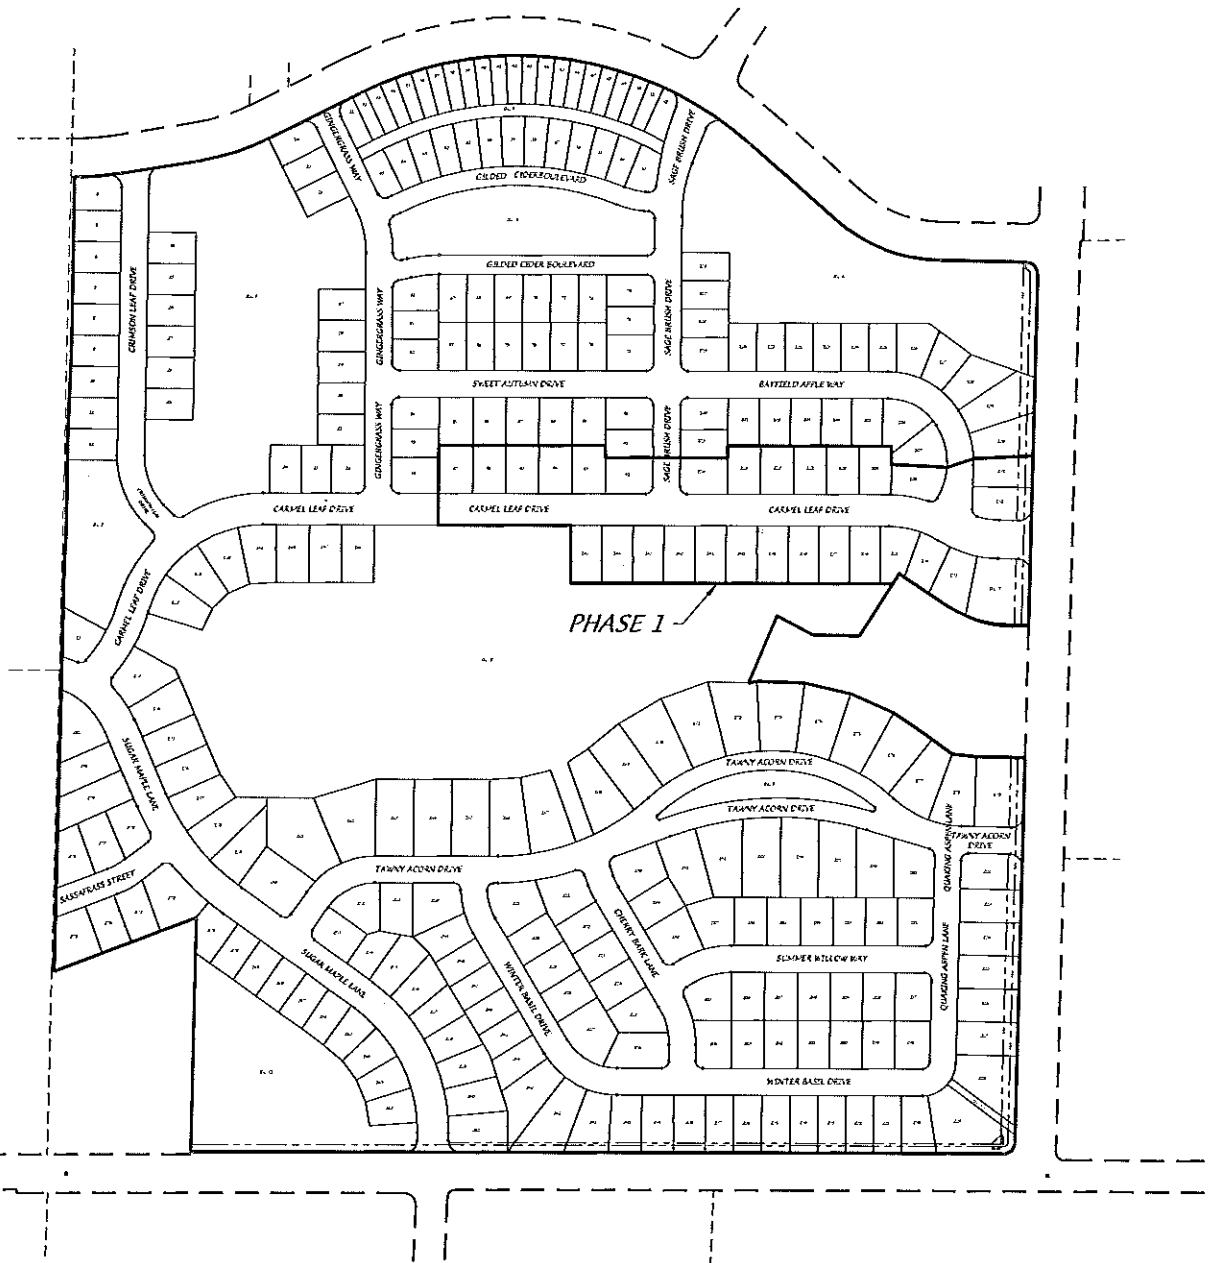

1000 OAKS

D'ONOFRIO KOTTKE AND ASSOCIATES, INC.
 7530 Westward Way, Madison, WI 53717
 Phone: 608.833.7530 • Fax: 608.833.1089
 YOUR NATURAL RESOURCE FOR LAND DEVELOPMENT

0 400

 Scale 1" = 400'

DATE: 11-13-15
 F.N.: 13-05-152
 REV.

DRAWN BY:

U:/USER/1305152/DRAWINGS/PHASE MAP.DWG