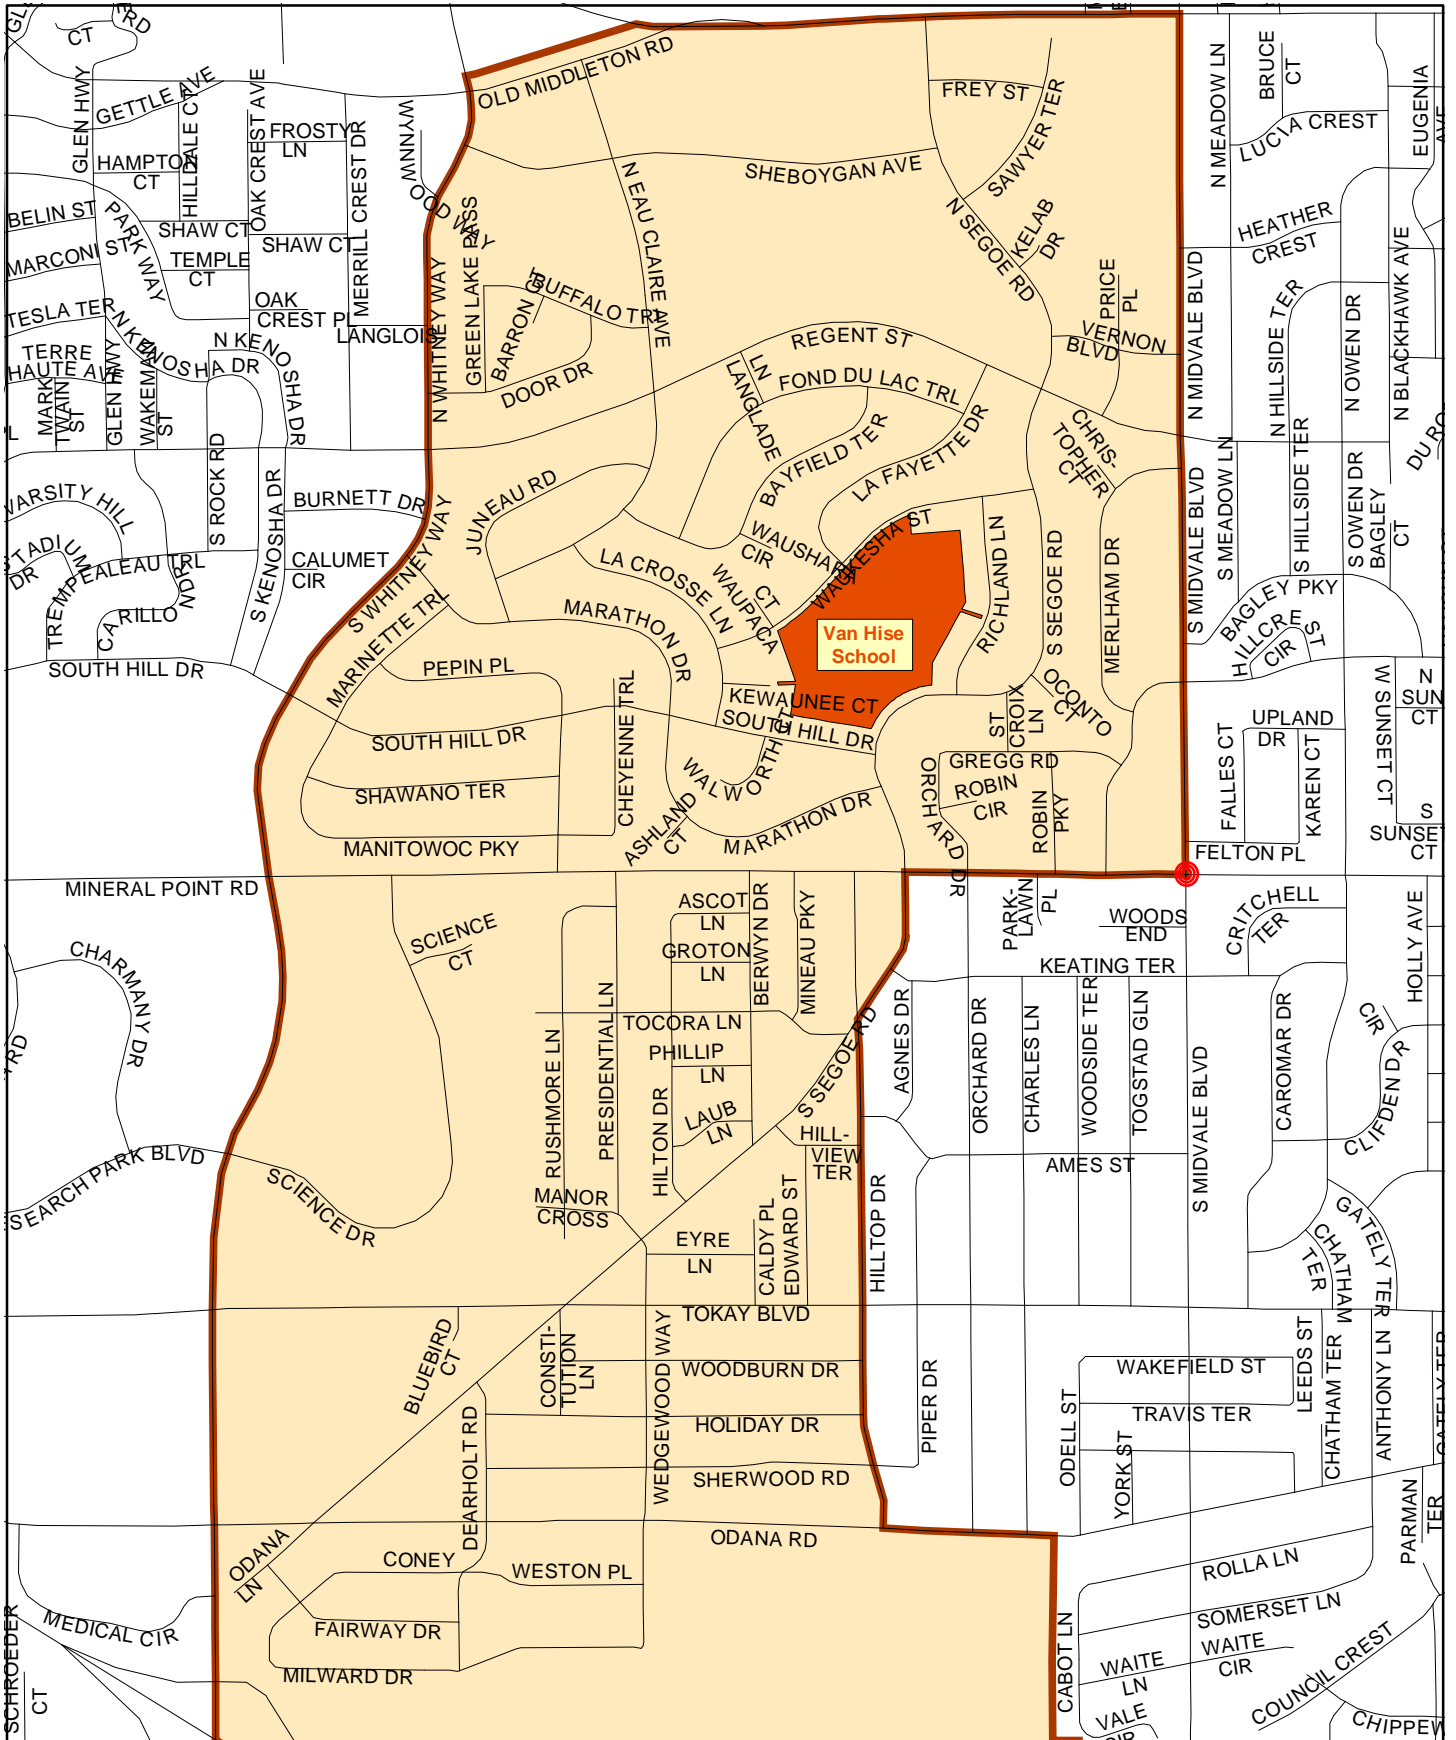

# Van Hise Elementary

4747 Waukesha Street  
Madison, WI 53705  
(608) 204-4800

The Madison School District assumes no legal liability for the accuracy, completeness, or usefulness of any of the information contained on this map.

 Adult School Crossing  
Guard location in review