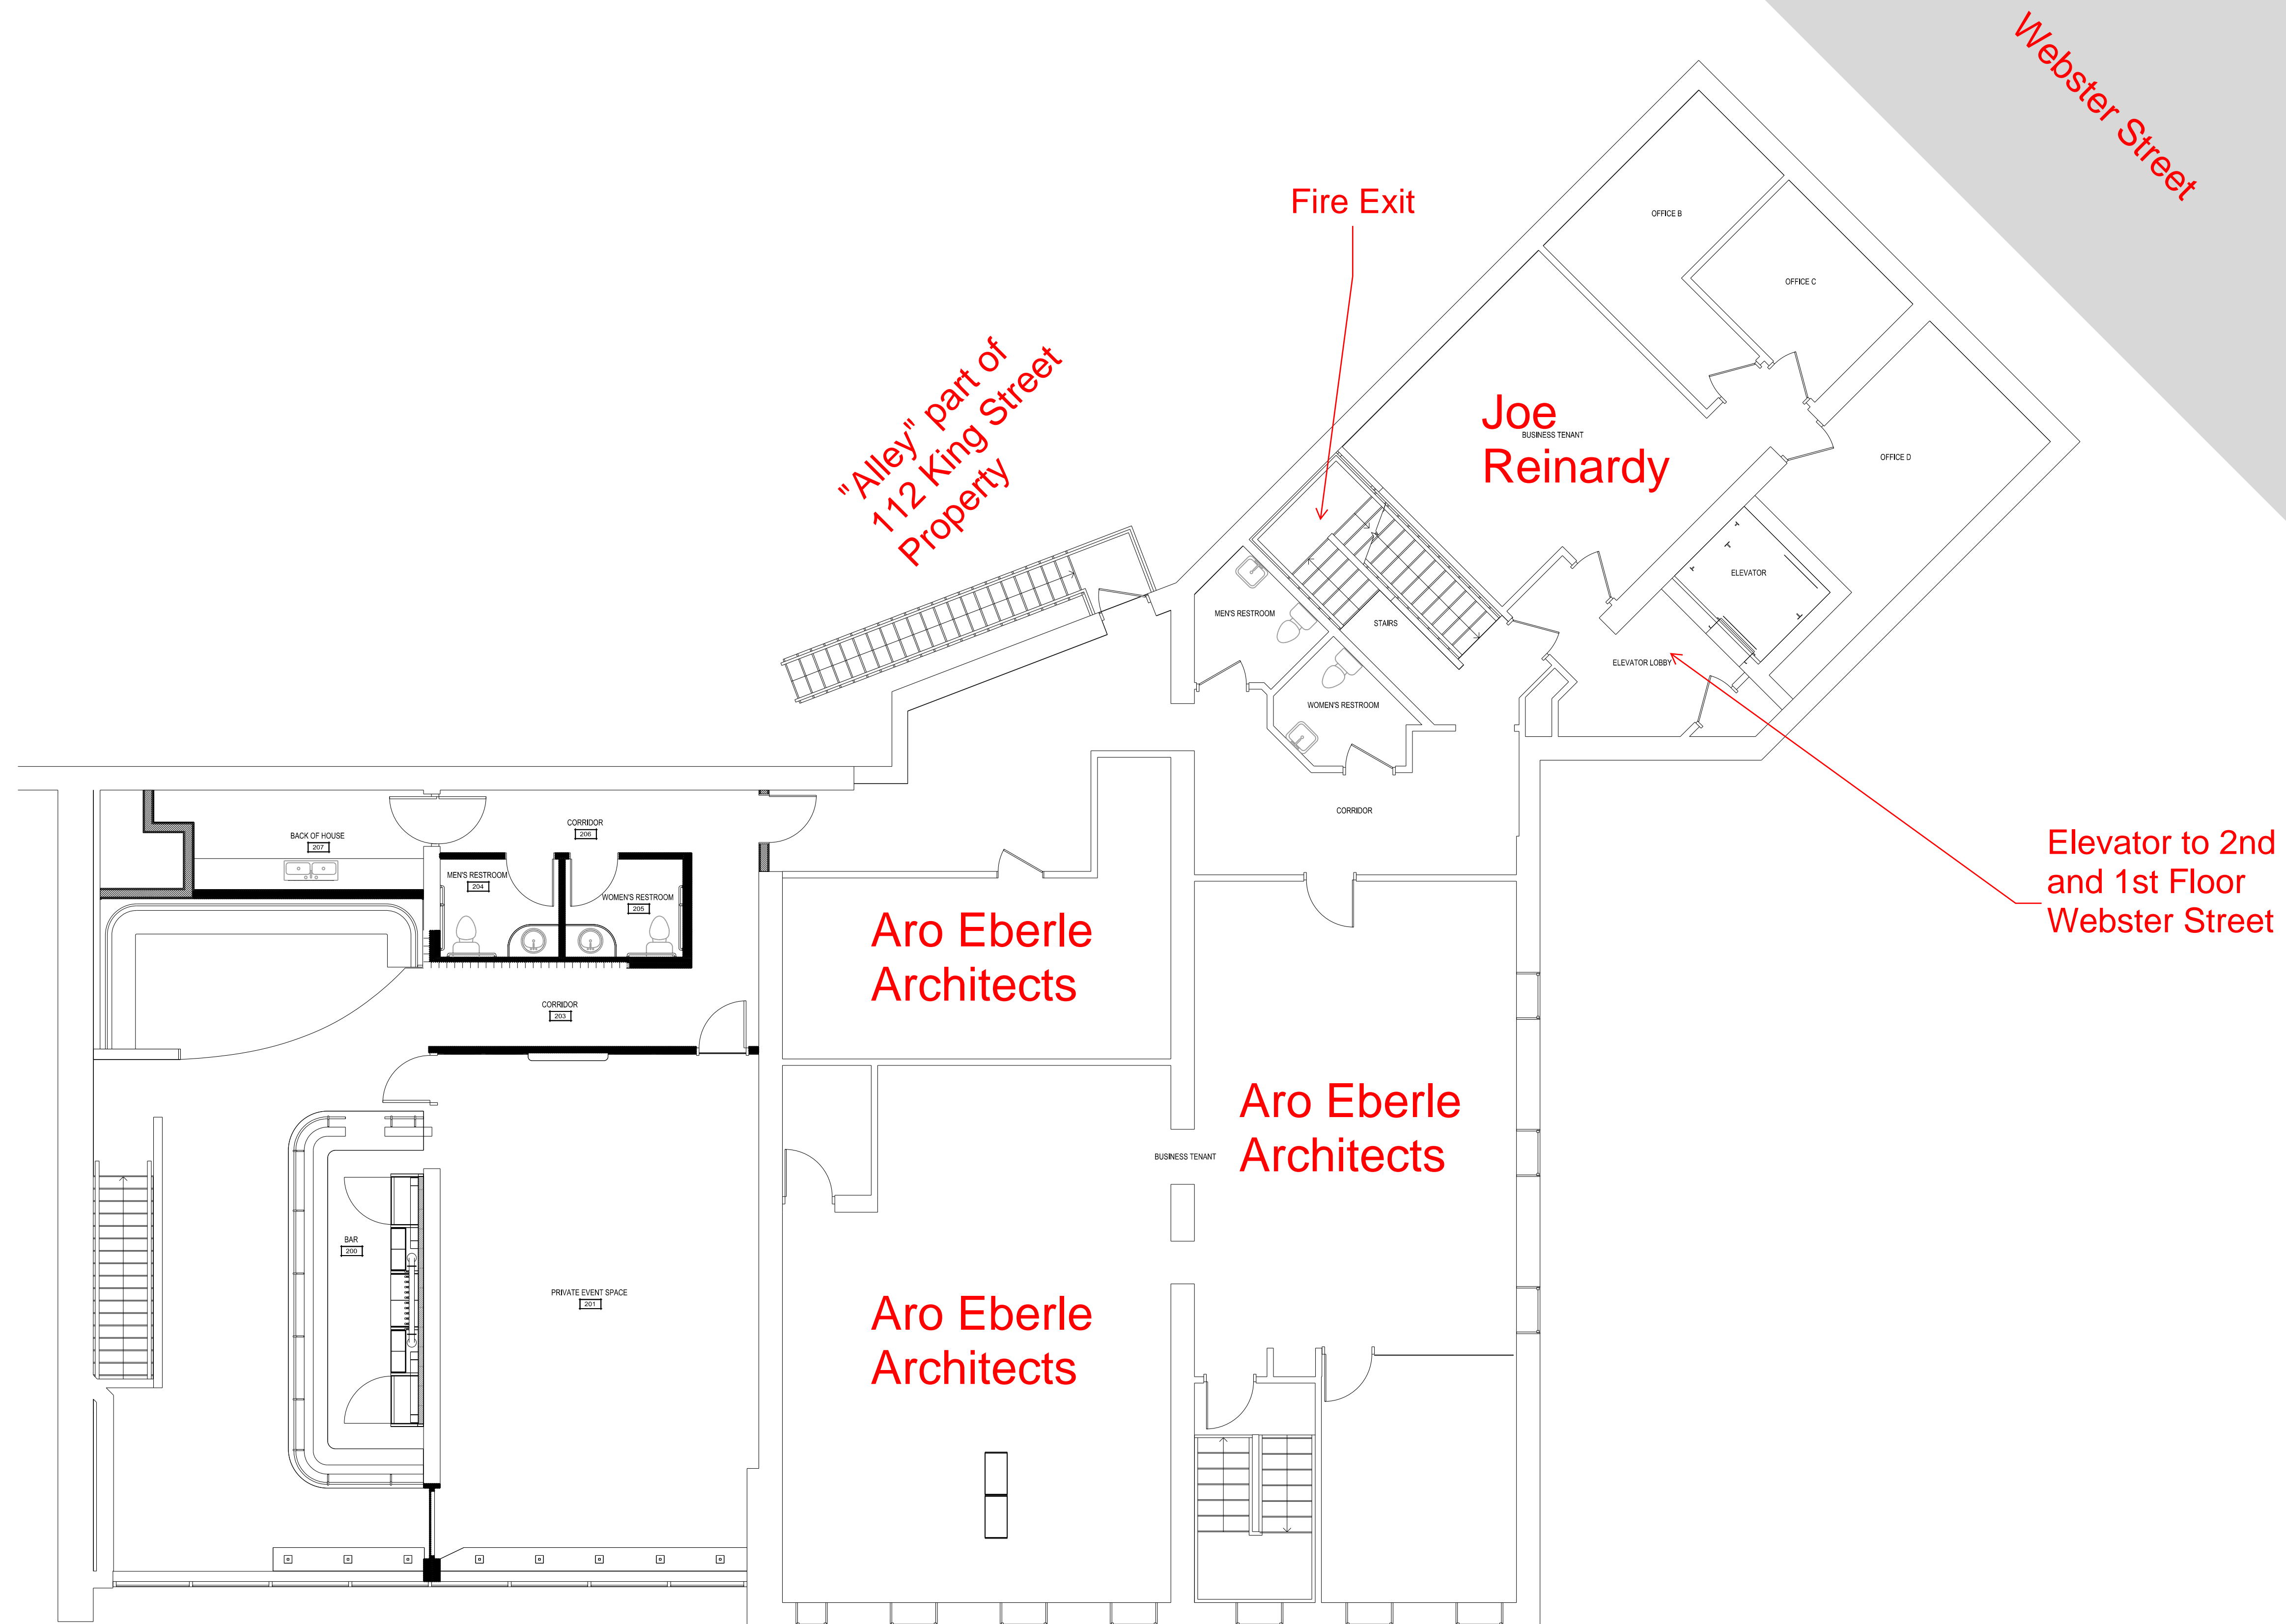

"Alley" part of
112 King Street

Webster Street

Woof's Bar

D'Vino

108 South
Webster Street
Elevator Entry
ADA Access to
Plain Spoke

Elevator to 2nd
and 3rd Floor/
ADA Access to
Plain Spoke

King Street

Webster Street

"Alley" part of
112 King Street
Property

Fire Exit

Joe
Reinardy

Elevator to 2nd
and 1st Floor
Webster Street

Aro Eberle
Architects

Aro Eberle
Architects

Aro Eberle
Architects

King Street