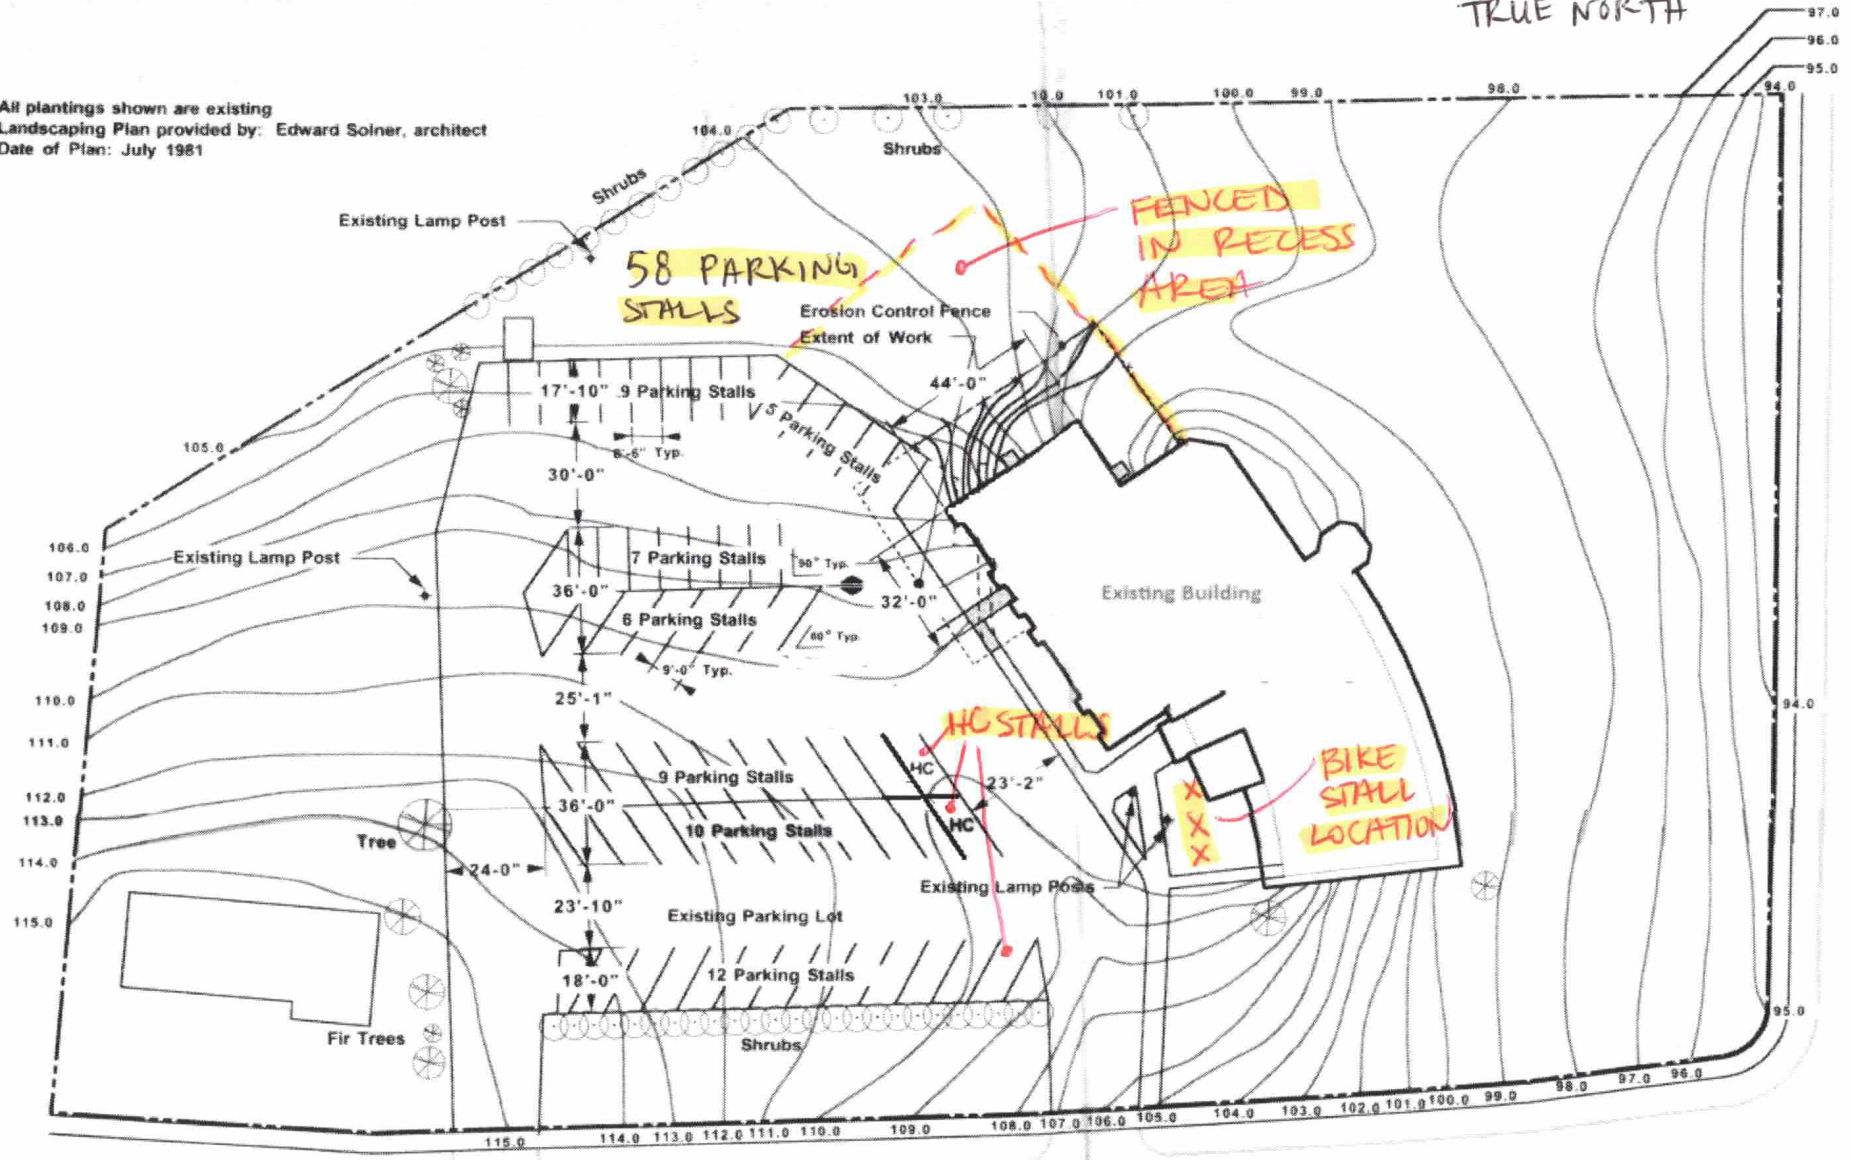

↑
TRUE NORTH

All plantings shown are existing
Landscaping Plan provided by: Edward Solner, architect
Date of Plan: July 1981

Rosa Road

South Hill Drive

CHARIS CLASSICAL ACADEMY
5702 SOUTH HILL DR.
SITE PLAN

NOTE: CHARIS DOES NOT USE SCHOOL BUSES.

All plantings shown are existing
 Landscaping Plan provided by: Edward Solner, architect
 Date of Plan: July 1981

CHARIS CLASSICAL ACADEMY
 5702 SOUTH HILL DR.
 DROP OFF/PICK UP TRAFFIC PATTERN

South Hill Drive

MONDAY, WEDNESDAY, FRIDAY

DROP OFF : 8:20 - 8:40 AM

PICK UP : 3:15 - 3:35 PM

K-4 PICK UP FRIDAYS : 12-12:15

THIS AREA
TO BE
TURNED INTO
ADA BATHROOMS

NEW WALLS

DEMO = GREEN
NEW = BLUE

CHARIS CLASSICAL ACADEMY
5702 SOUTH HILL DR.
DRAFT FLOOR PLAN CHANGES

Lower Floor Plan
Scale: 1/16"=1'-0"

CHARIS CLASSICAL ACADEMY
 5702 SOUTH HILL DR.
 DRAFT FLOOR PLAN CHANGES

Upper Floor Plan

Scale: 1/16"=1'-0"