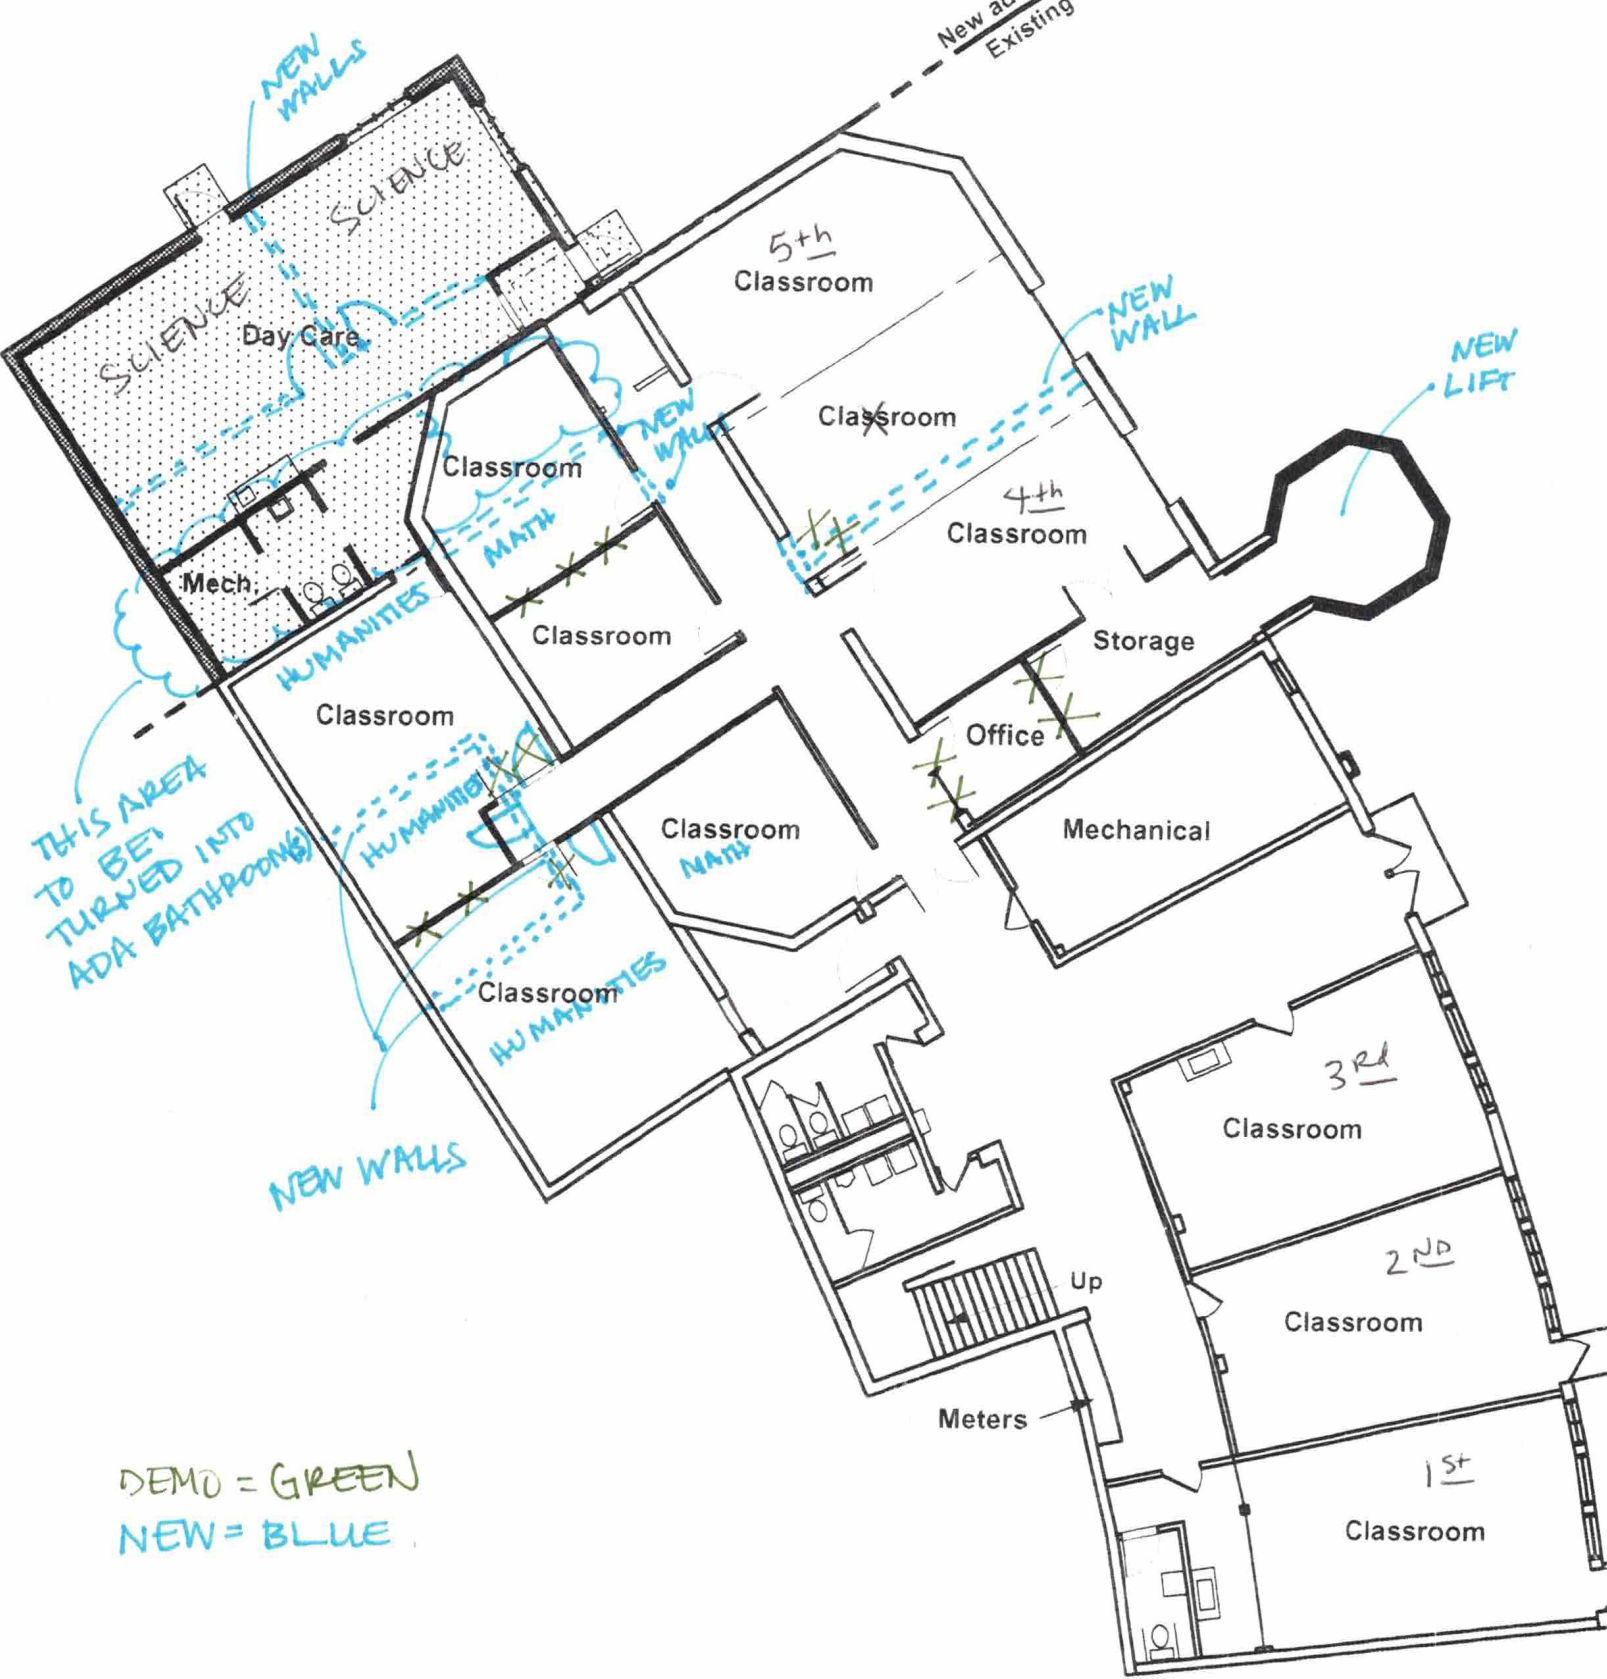

NOTE: CHARIS DOES NOT USE SCHOOL BUSES.

All plantings shown are existing
 Landscaping Plan provided by: Edward Solner, architect
 Date of Plan: July 1981

CHARIS CLASSICAL ACADEMY
 5702 SOUTH HILL DR.
 DROP OFF/PICK UP TRAFFIC PATTERN

South Hill Drive

MONDAY, WEDNESDAY, FRIDAY

DROP OFF : 8:20 - 8:40 AM

PICK UP : 3:15 - 3:35 PM

K-4 PICK UP FRIDAYS : 12-12:15

THIS AREA
TO BE
TURNED INTO
ADA BATHROOMS

NEW WALLS

DEMO = GREEN
NEW = BLUE

CHARIS CLASSICAL ACADEMY
5702 SOUTH HILL DR.
DRAFT FLOOR PLAN CHANGES

Lower Floor Plan
Scale: 1/16"=1'-0"

CHARIS CLASSICAL ACADEMY
 5702 SOUTH HILL DR.
 DRAFT FLOOR PLAN CHANGES

Upper Floor Plan

Scale: 1/16"=1'-0"