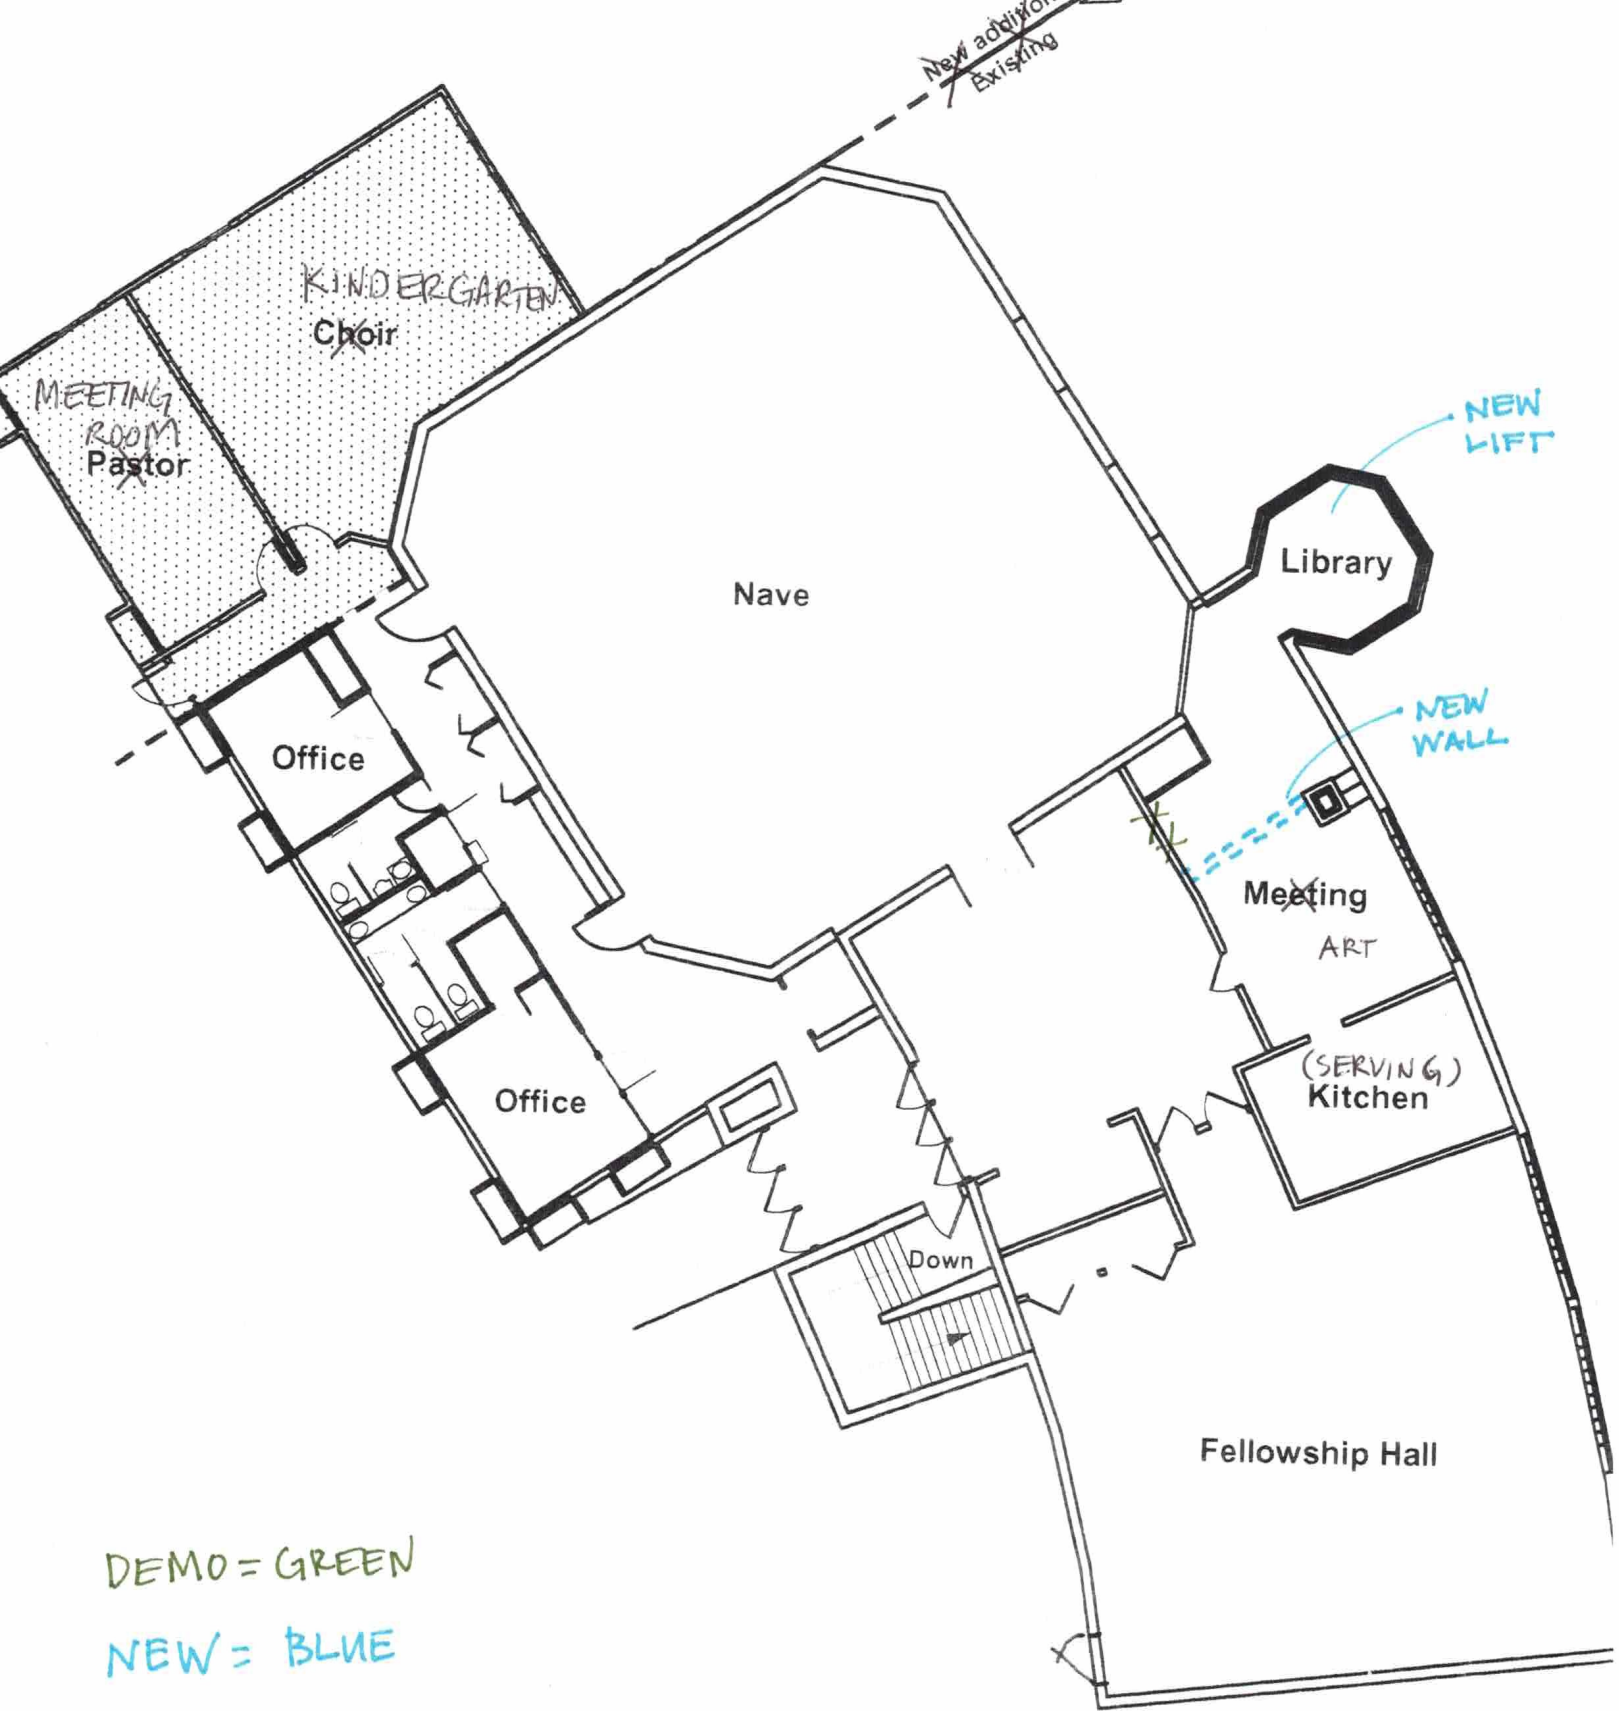

South Hill Drive

MONDAY, WEDNESDAY, FRIDAY

DROP OFF : 8:20 - 8:40 AM

PICK UP : 3:15 - 3:35 PM

K-4 PICK UP FRIDAYS : 12-12:15

THIS AREA
TO BE
TURNED INTO
ADA BATHROOMS

NEW WALLS

DEMO = GREEN
NEW = BLUE

CHARIS CLASSICAL ACADEMY
5702 SOUTH HILL DR.
DRAFT FLOOR PLAN CHANGES

Lower Floor Plan
Scale: 1/16"=1'-0"

CHARIS CLASSICAL ACADEMY
 5702 SOUTH HILL DR.
 DRAFT FLOOR PLAN CHANGES

Upper Floor Plan

Scale: 1/16"=1'-0"