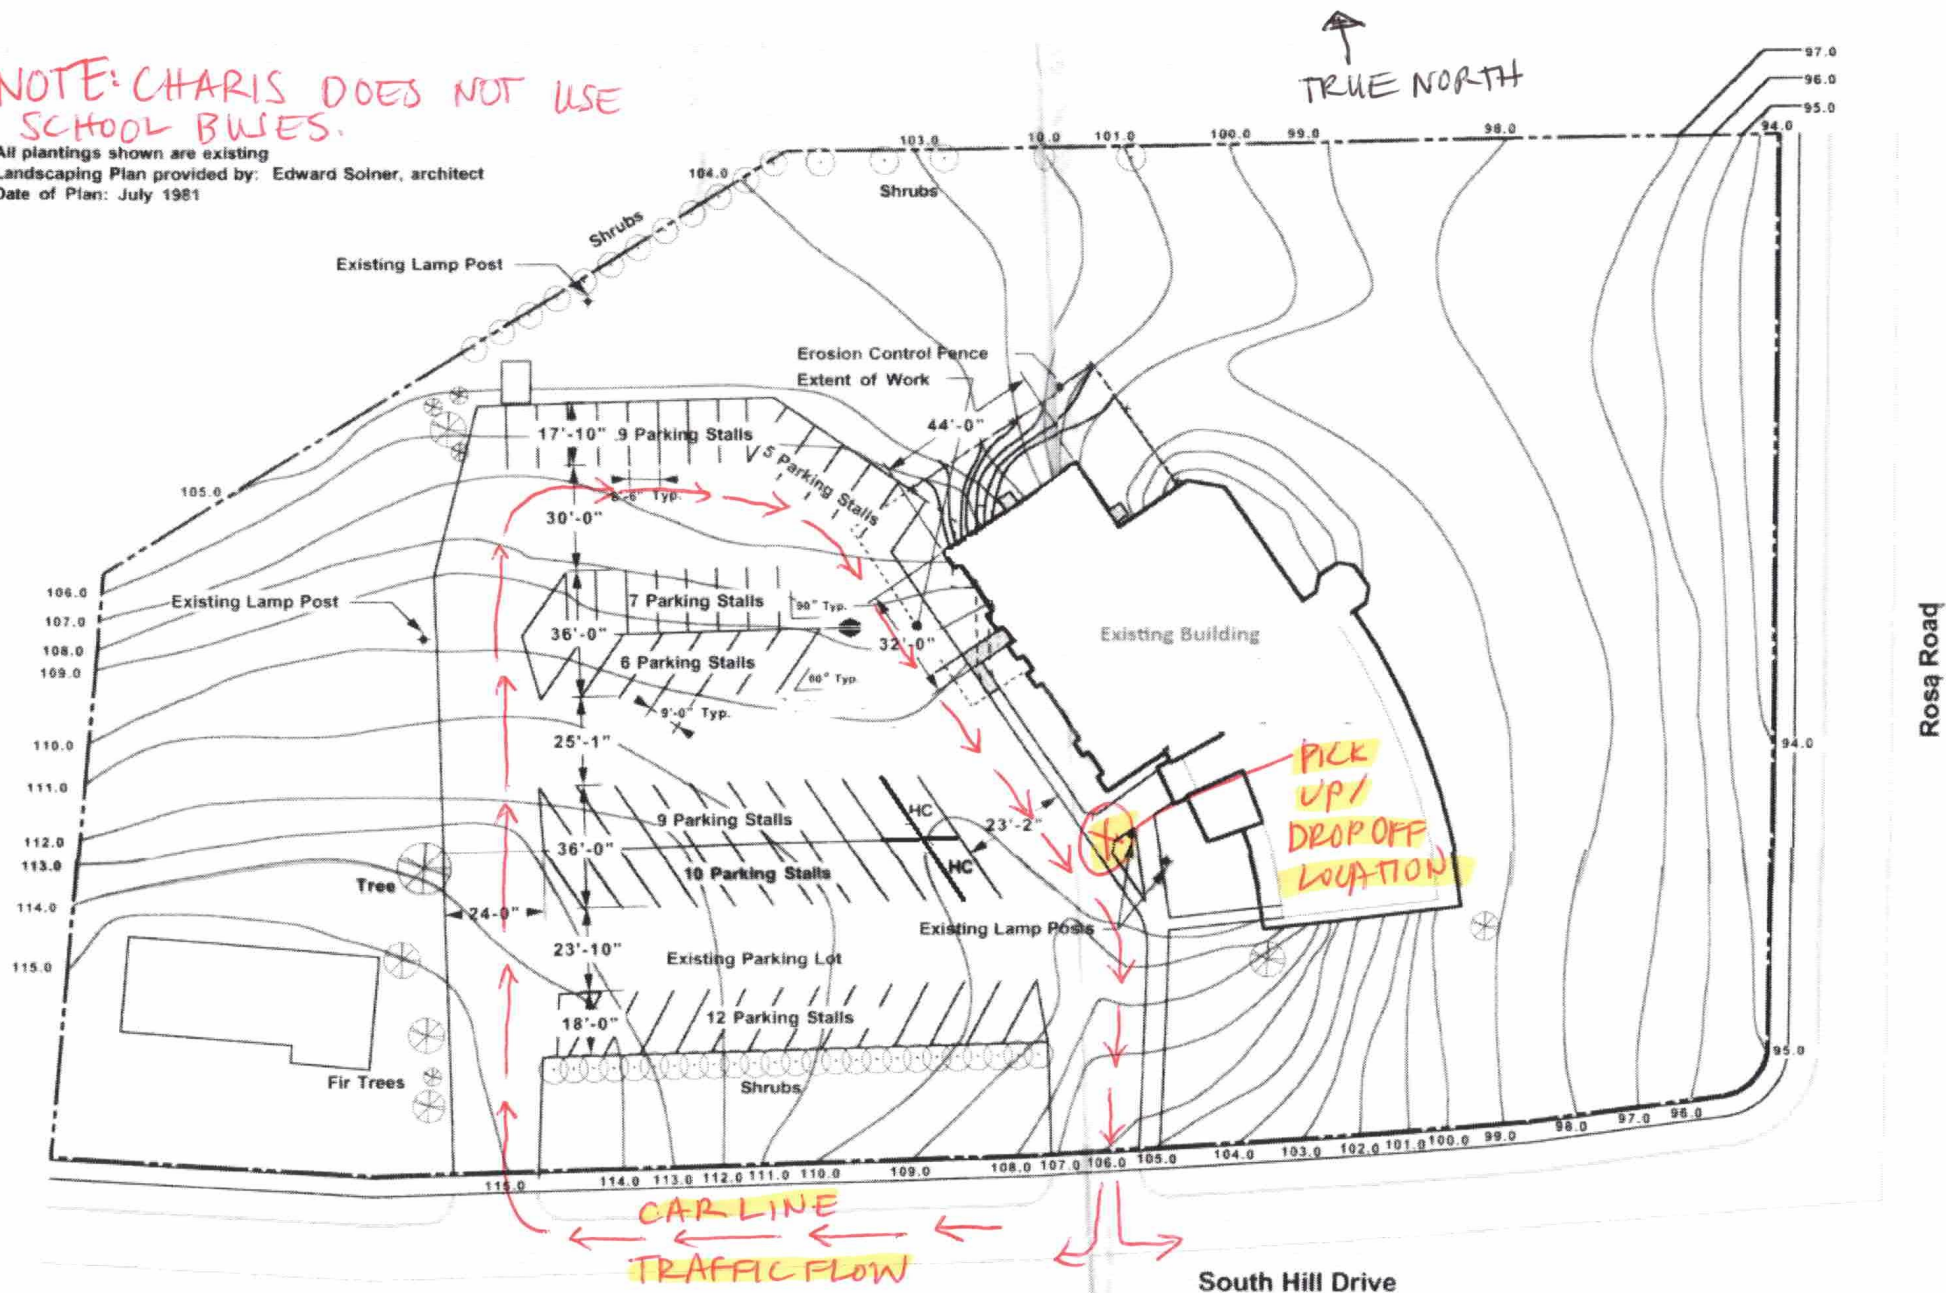

↑
TRUE NORTH

All plantings shown are existing
Landscaping Plan provided by: Edward Solner, architect
Date of Plan: July 1981

Rosa Road

South Hill Drive

CHARIS CLASSICAL ACADEMY
5702 SOUTH HILL DR.
SITE PLAN

NOTE: CHARIS DOES NOT USE SCHOOL BUSES.

All plantings shown are existing
 Landscaping Plan provided by: Edward Solner, architect
 Date of Plan: July 1981

CHARIS CLASSICAL ACADEMY
 5702 SOUTH HILL DR.
 DROP OFF/PICK UP TRAFFIC PATTERN

South Hill Drive

MONDAY, WEDNESDAY, FRIDAY

DROP OFF : 8:20 - 8:40 AM

PICK UP : 3:15 - 3:35 PM

K-4 PICK UP FRIDAYS : 12-12:15

THIS AREA
TO BE
TURNED INTO
ADA BATHROOMS

NEW WALLS

DEMO = GREEN
NEW = BLUE

CHARIS CLASSICAL ACADEMY
5702 SOUTH HILL DR.
DRAFT FLOOR PLAN CHANGES

Lower Floor Plan
Scale: 1/16"=1'-0"

CHARIS CLASSICAL ACADEMY
 5702 SOUTH HILL DR.
 DRAFT FLOOR PLAN CHANGES

Upper Floor Plan

Scale: 1/16"=1'-0"