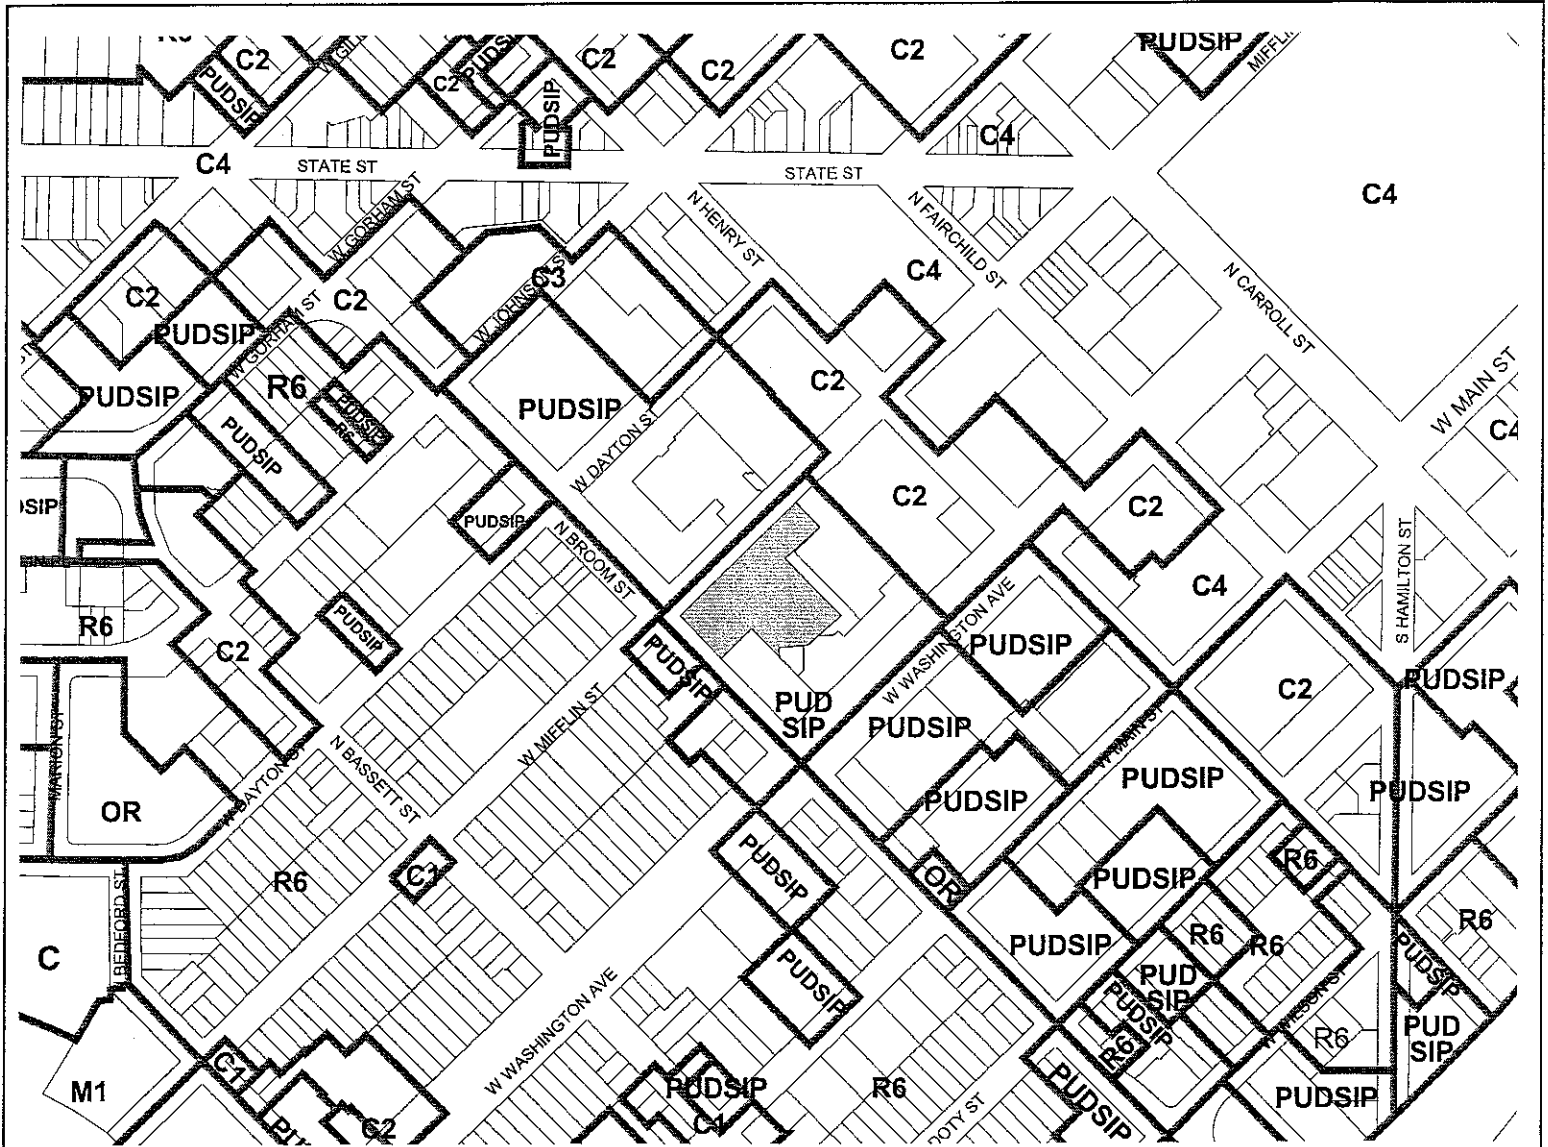

For Questions contact: Pete Olson at: 267-1150 or polson@cityofmadison.com or City Planning at 266-4635