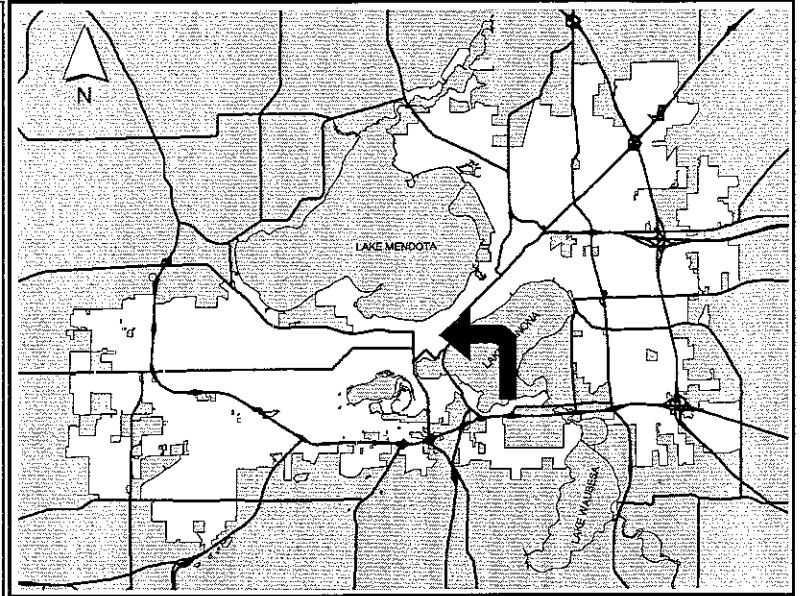

CITY OF MADISON

Proposed Rezoning

Location: 333 West Mifflin Street
Applicant: Cliff Fisher - Fisher Development/
Ray White - Dimension IV - Madison
From PUD(SIP) District(s)
To Amended PUD(SIP) District(s)
Existing Use: Surface Parking & Rental Units
164 Condo Units, 16,000 sf
Proposed Use: Commercial Space & 320 Stall
Parking Ramp
File No. _____
Public Hearing Dates:
Plan Commission 18 April 2005
Common Council 03 May 2005