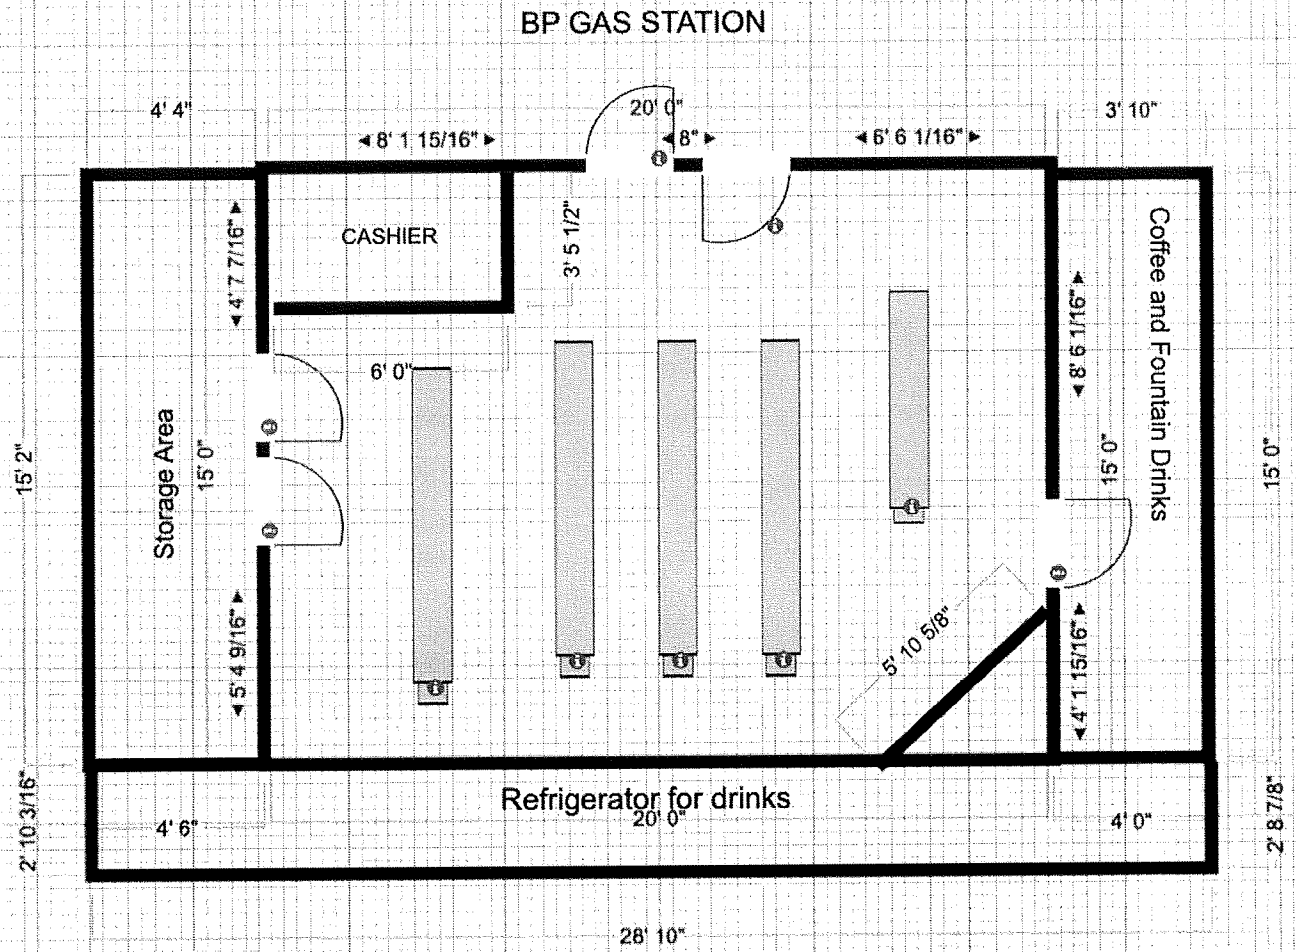

1010 N. Sherman