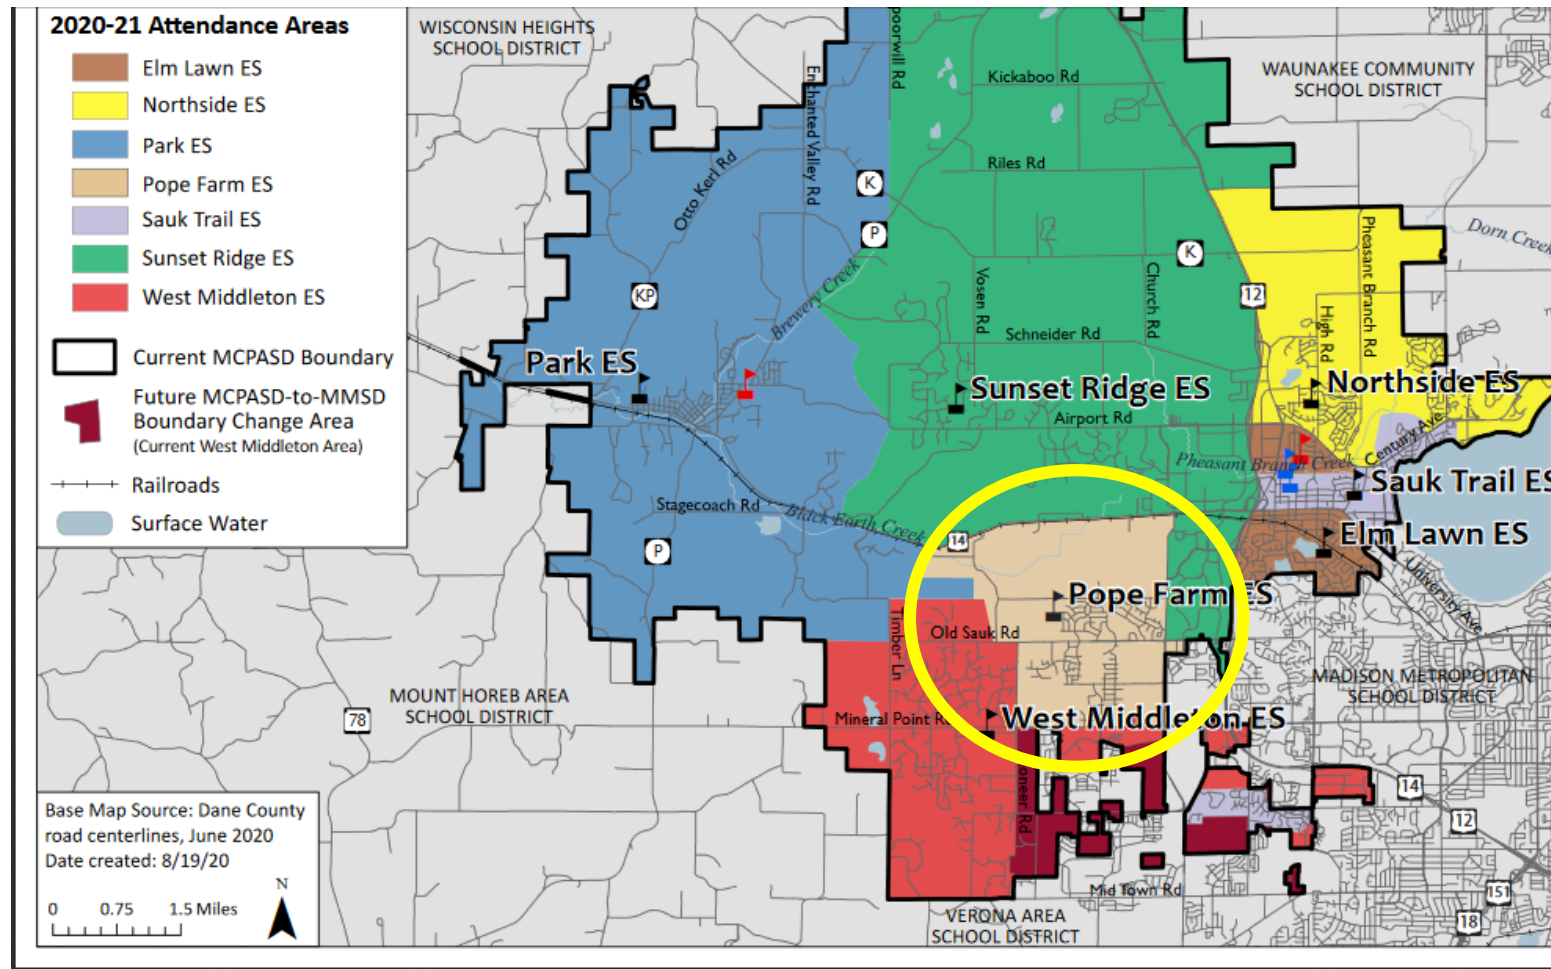

Pope Farm Elementary – Crossing Guard

- New School in Middleton-Cross Plains School District
 - Elementary (K-4th grade)
 - Opening February 1 for in-person classes
 - School is located within City of Madison and attendance area includes City of Madison neighborhoods
 - School District request for crossing guard

Attendance Area Map – Pope Farm Elementary

Pope Farm Elementary

- 142 students in the walk zone (1.1 mile from school between Old Sauk Road and Blackhawk Road)
- 39 students just east of that area that receive bus service due to distance
- 172 students south of Old Sauk Rd receive bus service due to Hazardous designation
- A few students live north of Blackhawk Rd (Town of Middleton)

Staff Recommendation

- Place temporary crossing guard on Schewe Rd for remainder of 2021 school year at Schewe/Shadow Ridge Trail
- Do crossing guard study to determine 2021-22 crossing guard placement to include study of Shadow Ridge Trail, River Birch Rd and Old Sauk Rd
- Crossing Guard Placement Criteria
 - Number of elementary school children crossing
 - Vehicle Gap Availability
 - Speed of Motor Vehicles
 - Sight Distance
 - Safety History
 - Other Unique Factors
 - [Full Criteria](#)

Red Star – Temporary Crossing Guard
Yellow Stars – Study for future Crossing Guard

Pope Farm Elementary Entrance Photos

Schewe at Shadow Ridge Trail
Crosswalk

Pope Farm Elementary (looking
south) – Circle Drive for Drop
Off/Pick Up and Shared Use Path
along Schewe Rd