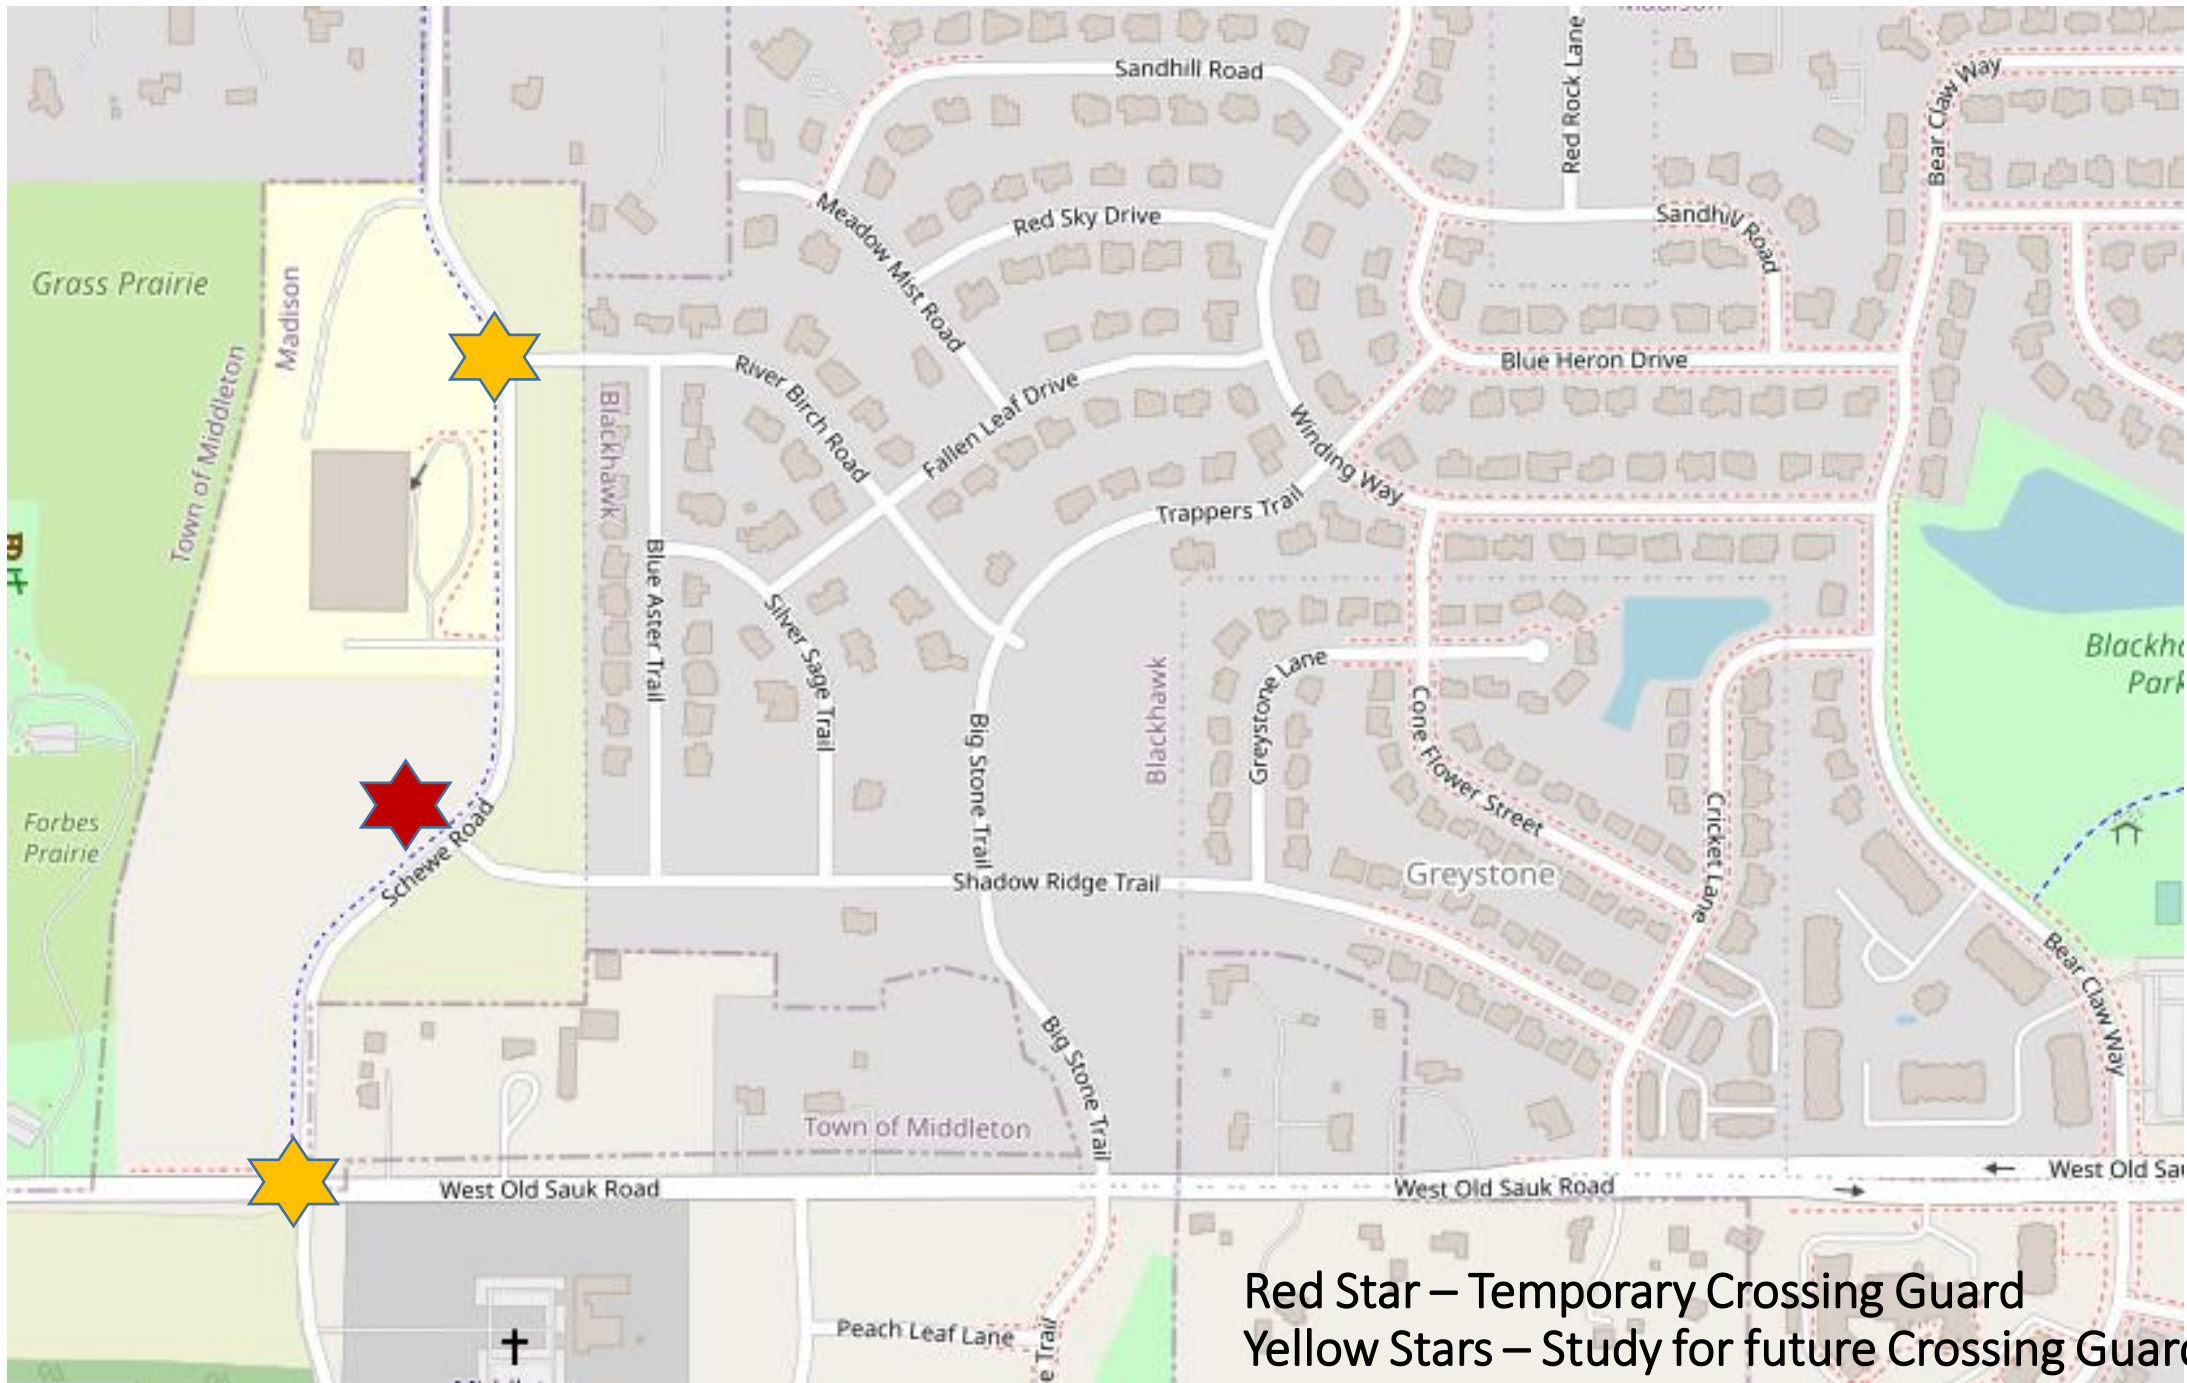

Pope Farm Elementary – Crossing Guard

- New School in Middleton-Cross Plains School District
 - Elementary (K-4th grade)
 - Opening February 1 for in-person classes
 - School is located within City of Madison and attendance area includes City of Madison neighborhoods
 - School District request for crossing guard

Attendance Area Map – Pope Farm Elementary

Pope Farm Elementary

- 142 students in the walk zone (1.1 mile from school between Old Sauk Road and Blackhawk Road)
- 39 students just east of that area that receive bus service due to distance
- 172 students south of Old Sauk Rd receive bus service due to Hazardous designation
- A few students live north of Blackhawk Rd (Town of Middleton)

Staff Recommendation

- Place temporary crossing guard on Schewe Rd for remainder of 2021 school year at Schewe/Shadow Ridge Trail
- Do crossing guard study to determine 2021-22 crossing guard placement to include study of Shadow Ridge Trail, River Birch Rd and Old Sauk Rd
- Crossing Guard Placement Criteria
 - Number of elementary school children crossing
 - Vehicle Gap Availability
 - Speed of Motor Vehicles
 - Sight Distance
 - Safety History
 - Other Unique Factors
 - [Full Criteria](#)

Red Star – Temporary Crossing Guard
Yellow Stars – Study for future Crossing Guard

Pope Farm Elementary Entrance Photos

Schewe at Shadow Ridge Trail
Crosswalk

Pope Farm Elementary (looking
south) – Circle Drive for Drop
Off/Pick Up and Shared Use Path
along Schewe Rd