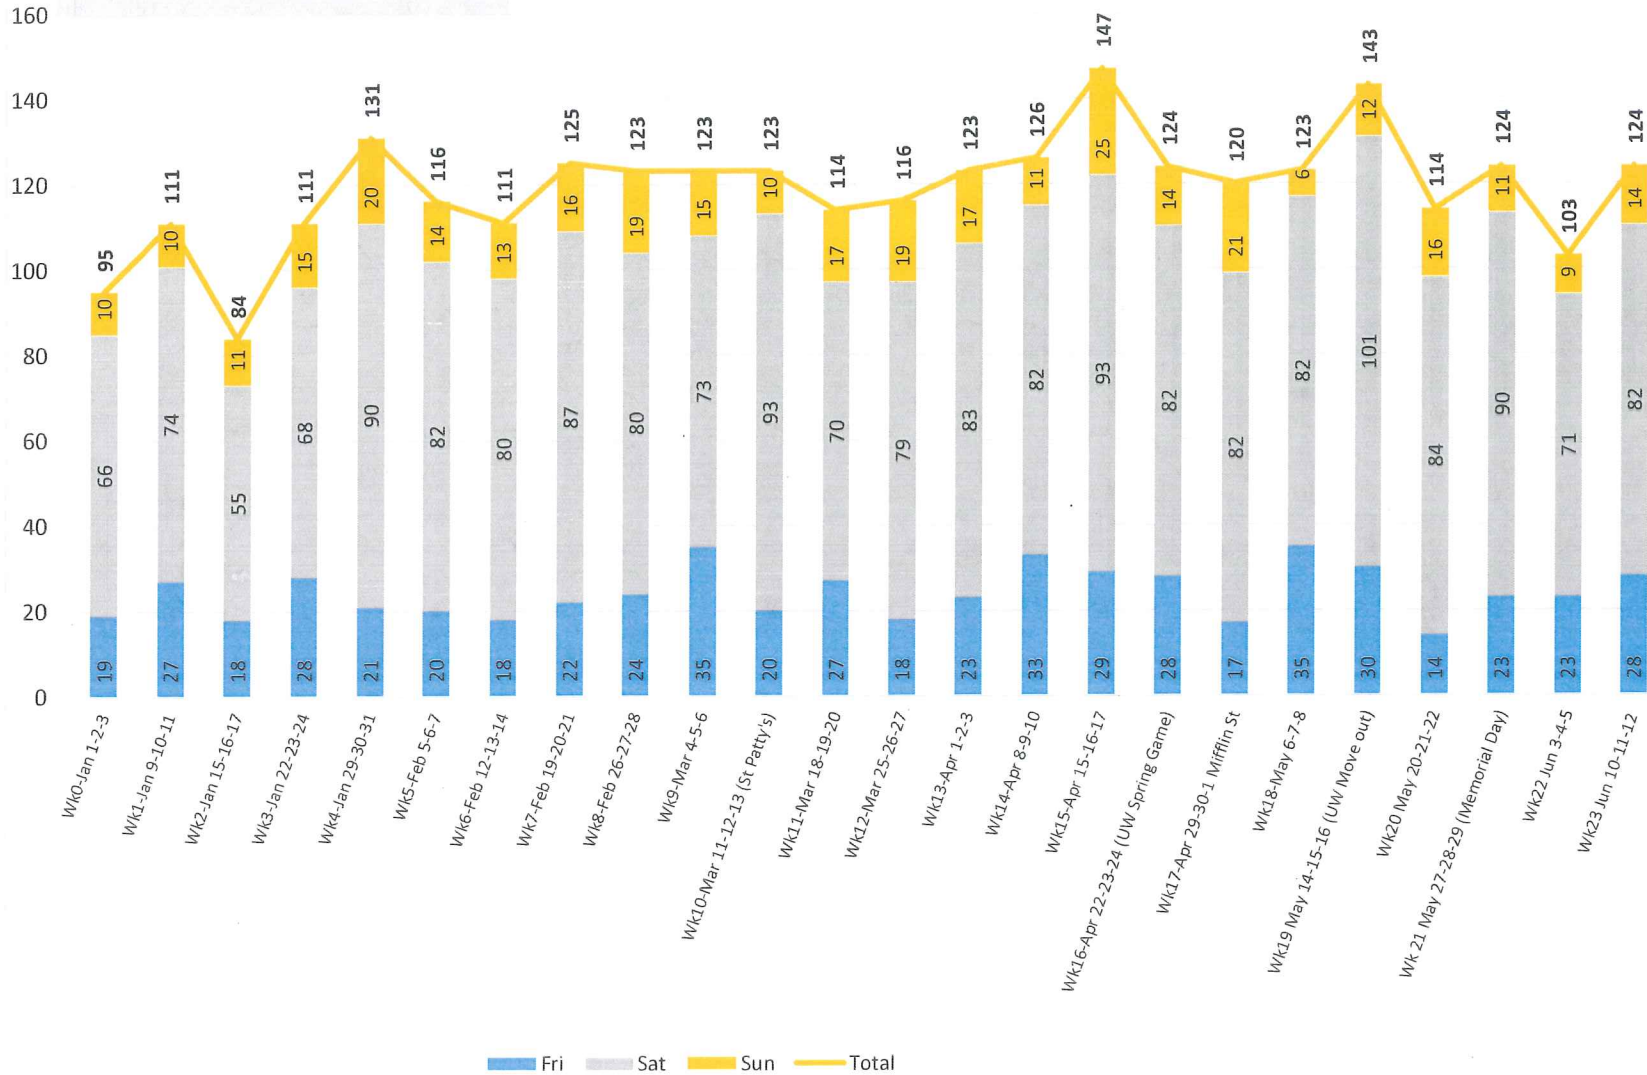

2016 YTD	Fri	Sat	Sun	Total
Avg	24	81	15	119
Min	14	55	6	84
Max	35	101	25	147

2016 Weekend Call Volume Friday @ 1800 - Sunday @ 0400 hrs

Through Wk 23 - June 12

Madison Fire
 Weekend Call Volume
 Friday 1800 - Sun 0400
 Weeks 1-23 (June 12, 2016)