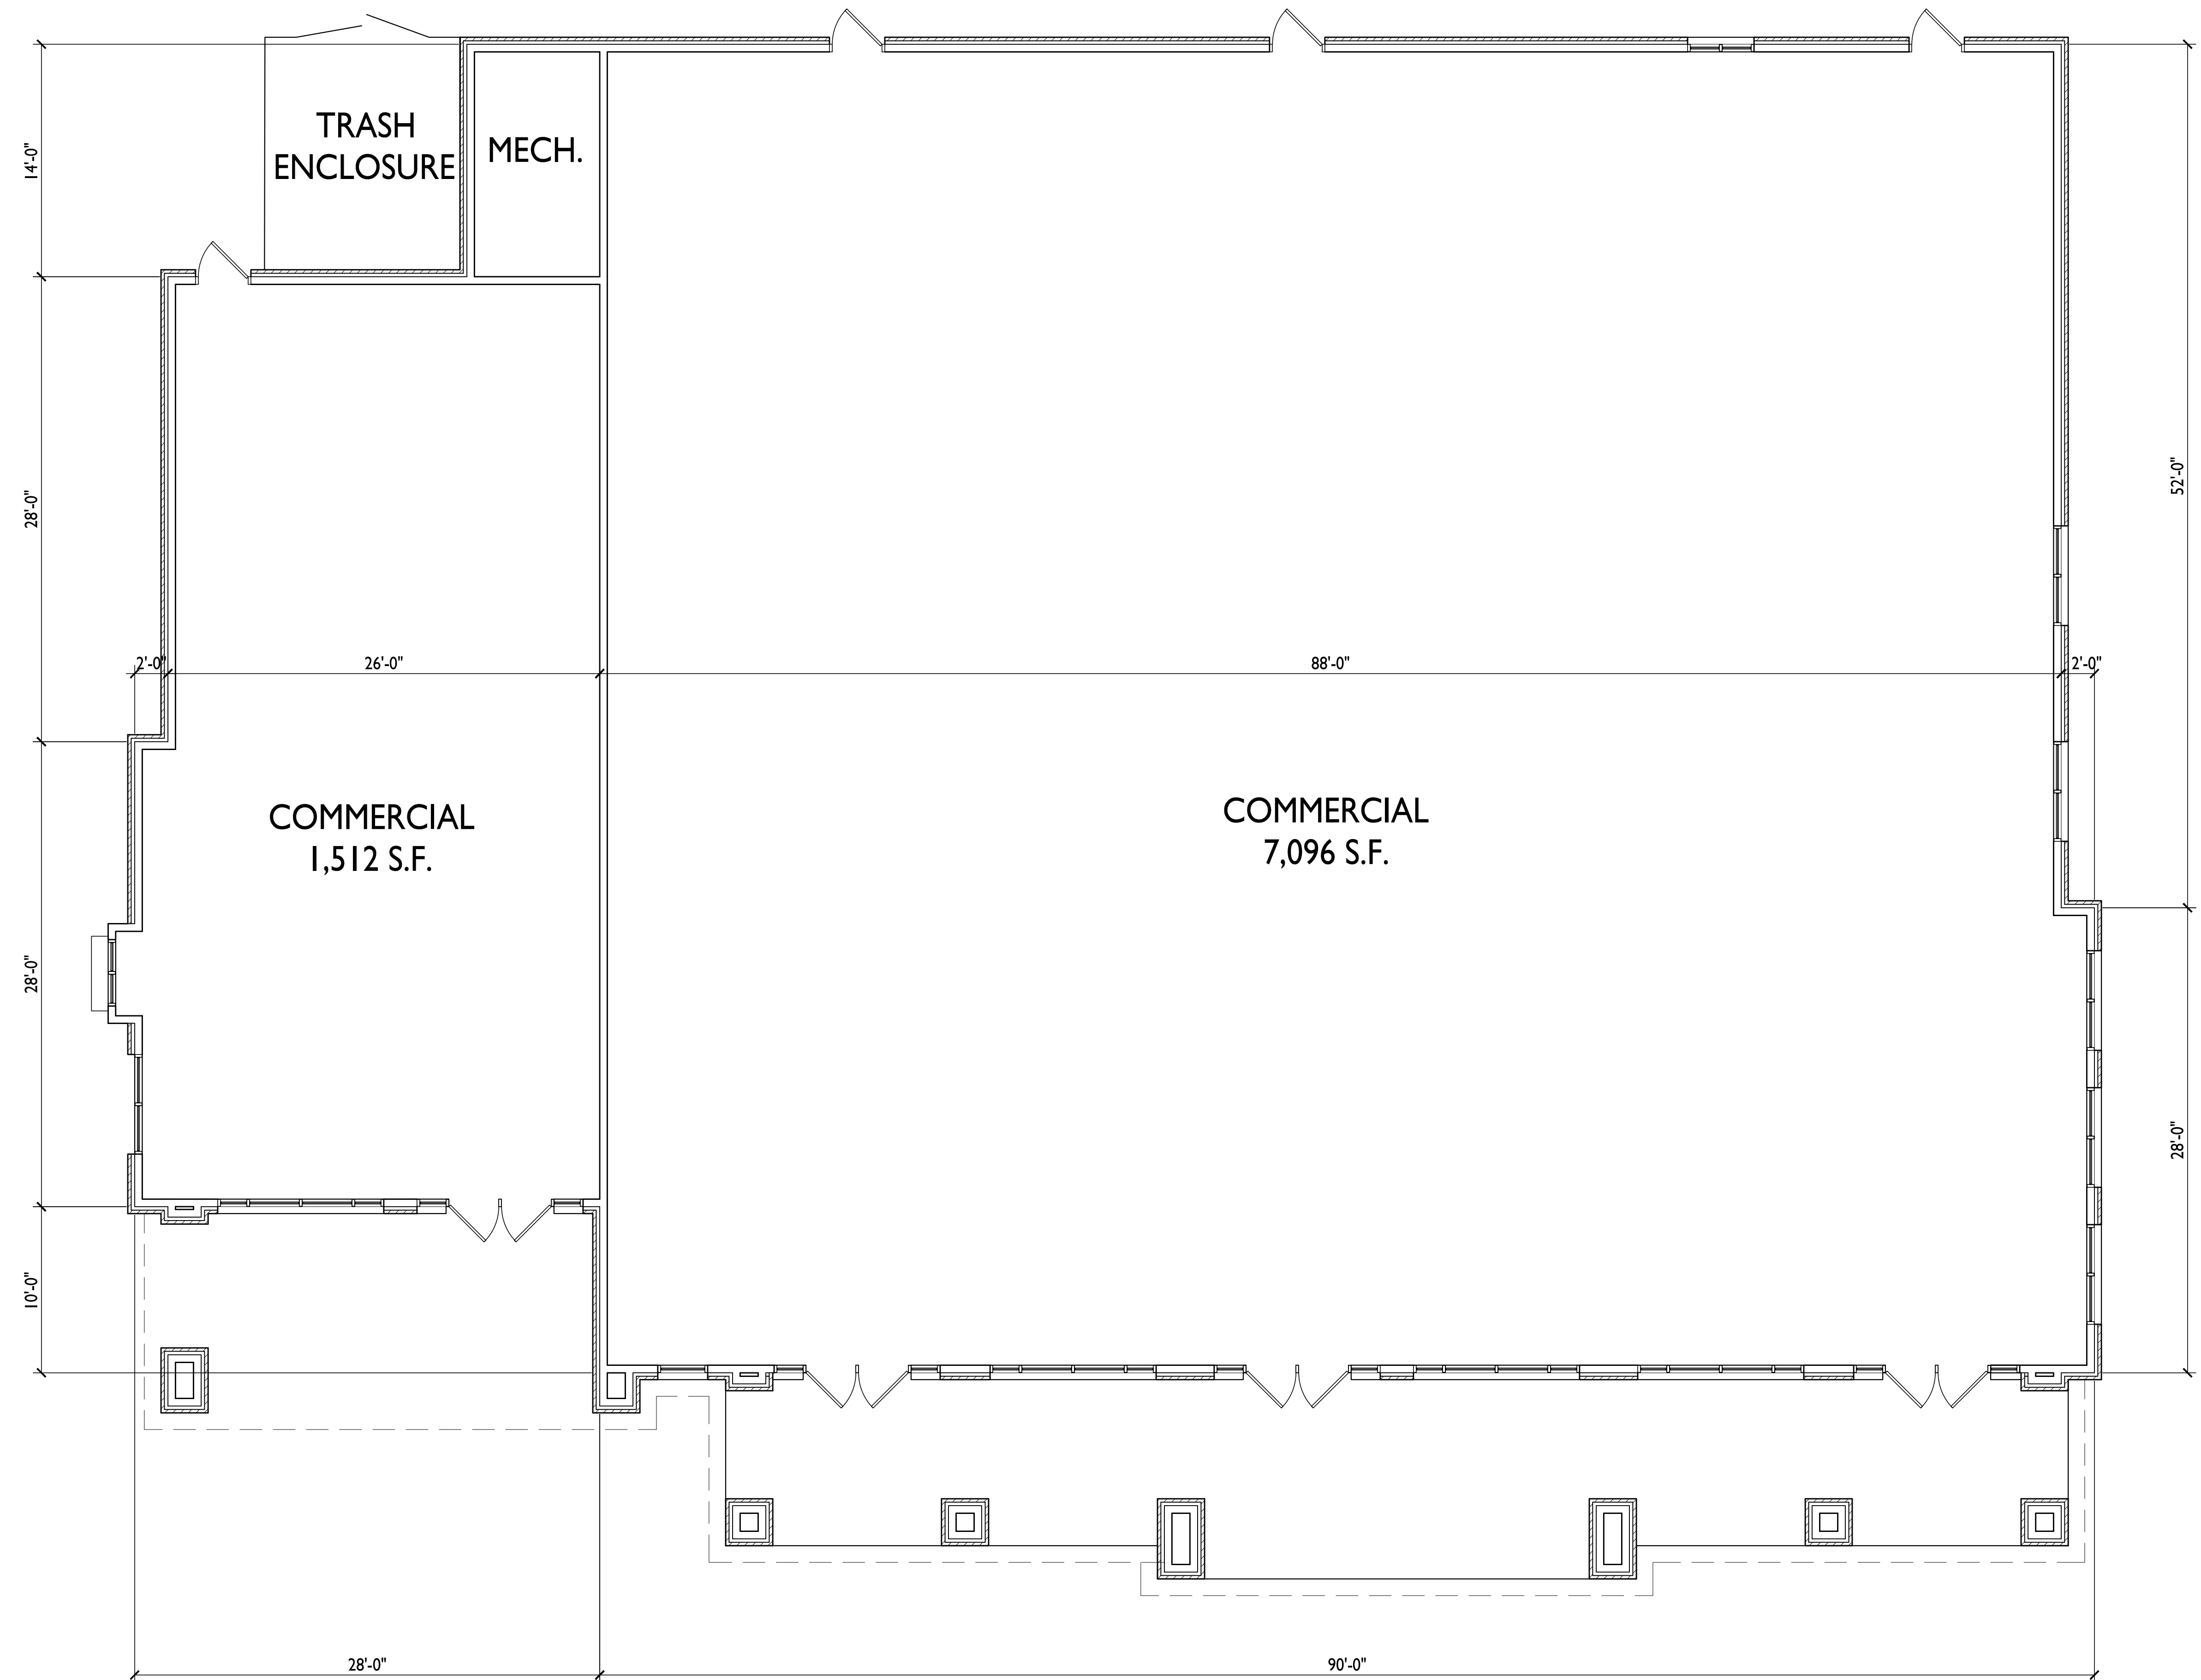

Site Locator Map
Proposed Pizza Hut Redevelopment
7440 Mineral Point Road
June 27, 2022

ISSUED
 Issued for Review - June 27, 2022

PROJECT TITLE
**Proposed Pizza Hut
 Redevelopment**

7440 Mineral Point Road
 Madison, WI
 SHEET TITLE
Site Plan

SHEET NUMBER

C-1.1
 PROJECT NO. **1840**
 © Knothe & Bruce Architects, LLC

1
A-1.1
FIRST FLOOR PLAN
3/16"=1'-0"

ISSUED
 Issued for Review - June 27, 2022

PROJECT TITLE
 Proposed Pizza Hut
 Redevelopment

7440 Mineral Point Road
 Madison, WI
SHEET TITLE
 First Floor Plan

SHEET NUMBER

A- 1.1

PROJECT NO. 1840
© 2013 Knothe & Bruce Architects, LLC

Site Context Photos
Proposed Pizza Hut Redevelopment
7440 Mineral Point Road
June 27, 2022

NOT FOR CONSTRUCTION

1
A-2.2
COLORED ELEVATION - SOUTH
1/8" = 1'-0"

2
A-2.2
COLORED ELEVATION - WEST
1/8" = 1'-0"

3
A-2.2
COLORED ELEVATION - EAST
1/8" = 1'-0"

4
A-2.2
COLORED ELEVATION - NORTH
1/8" = 1'-0"

ISSUED

PROJECT TITLE
Proposed Pizza
Hut
Redevelopment

7440 Mineral Point
Road
Madison, WI
SHEET TITLE
EXTERIOR
ELEVATIONS
COLORED