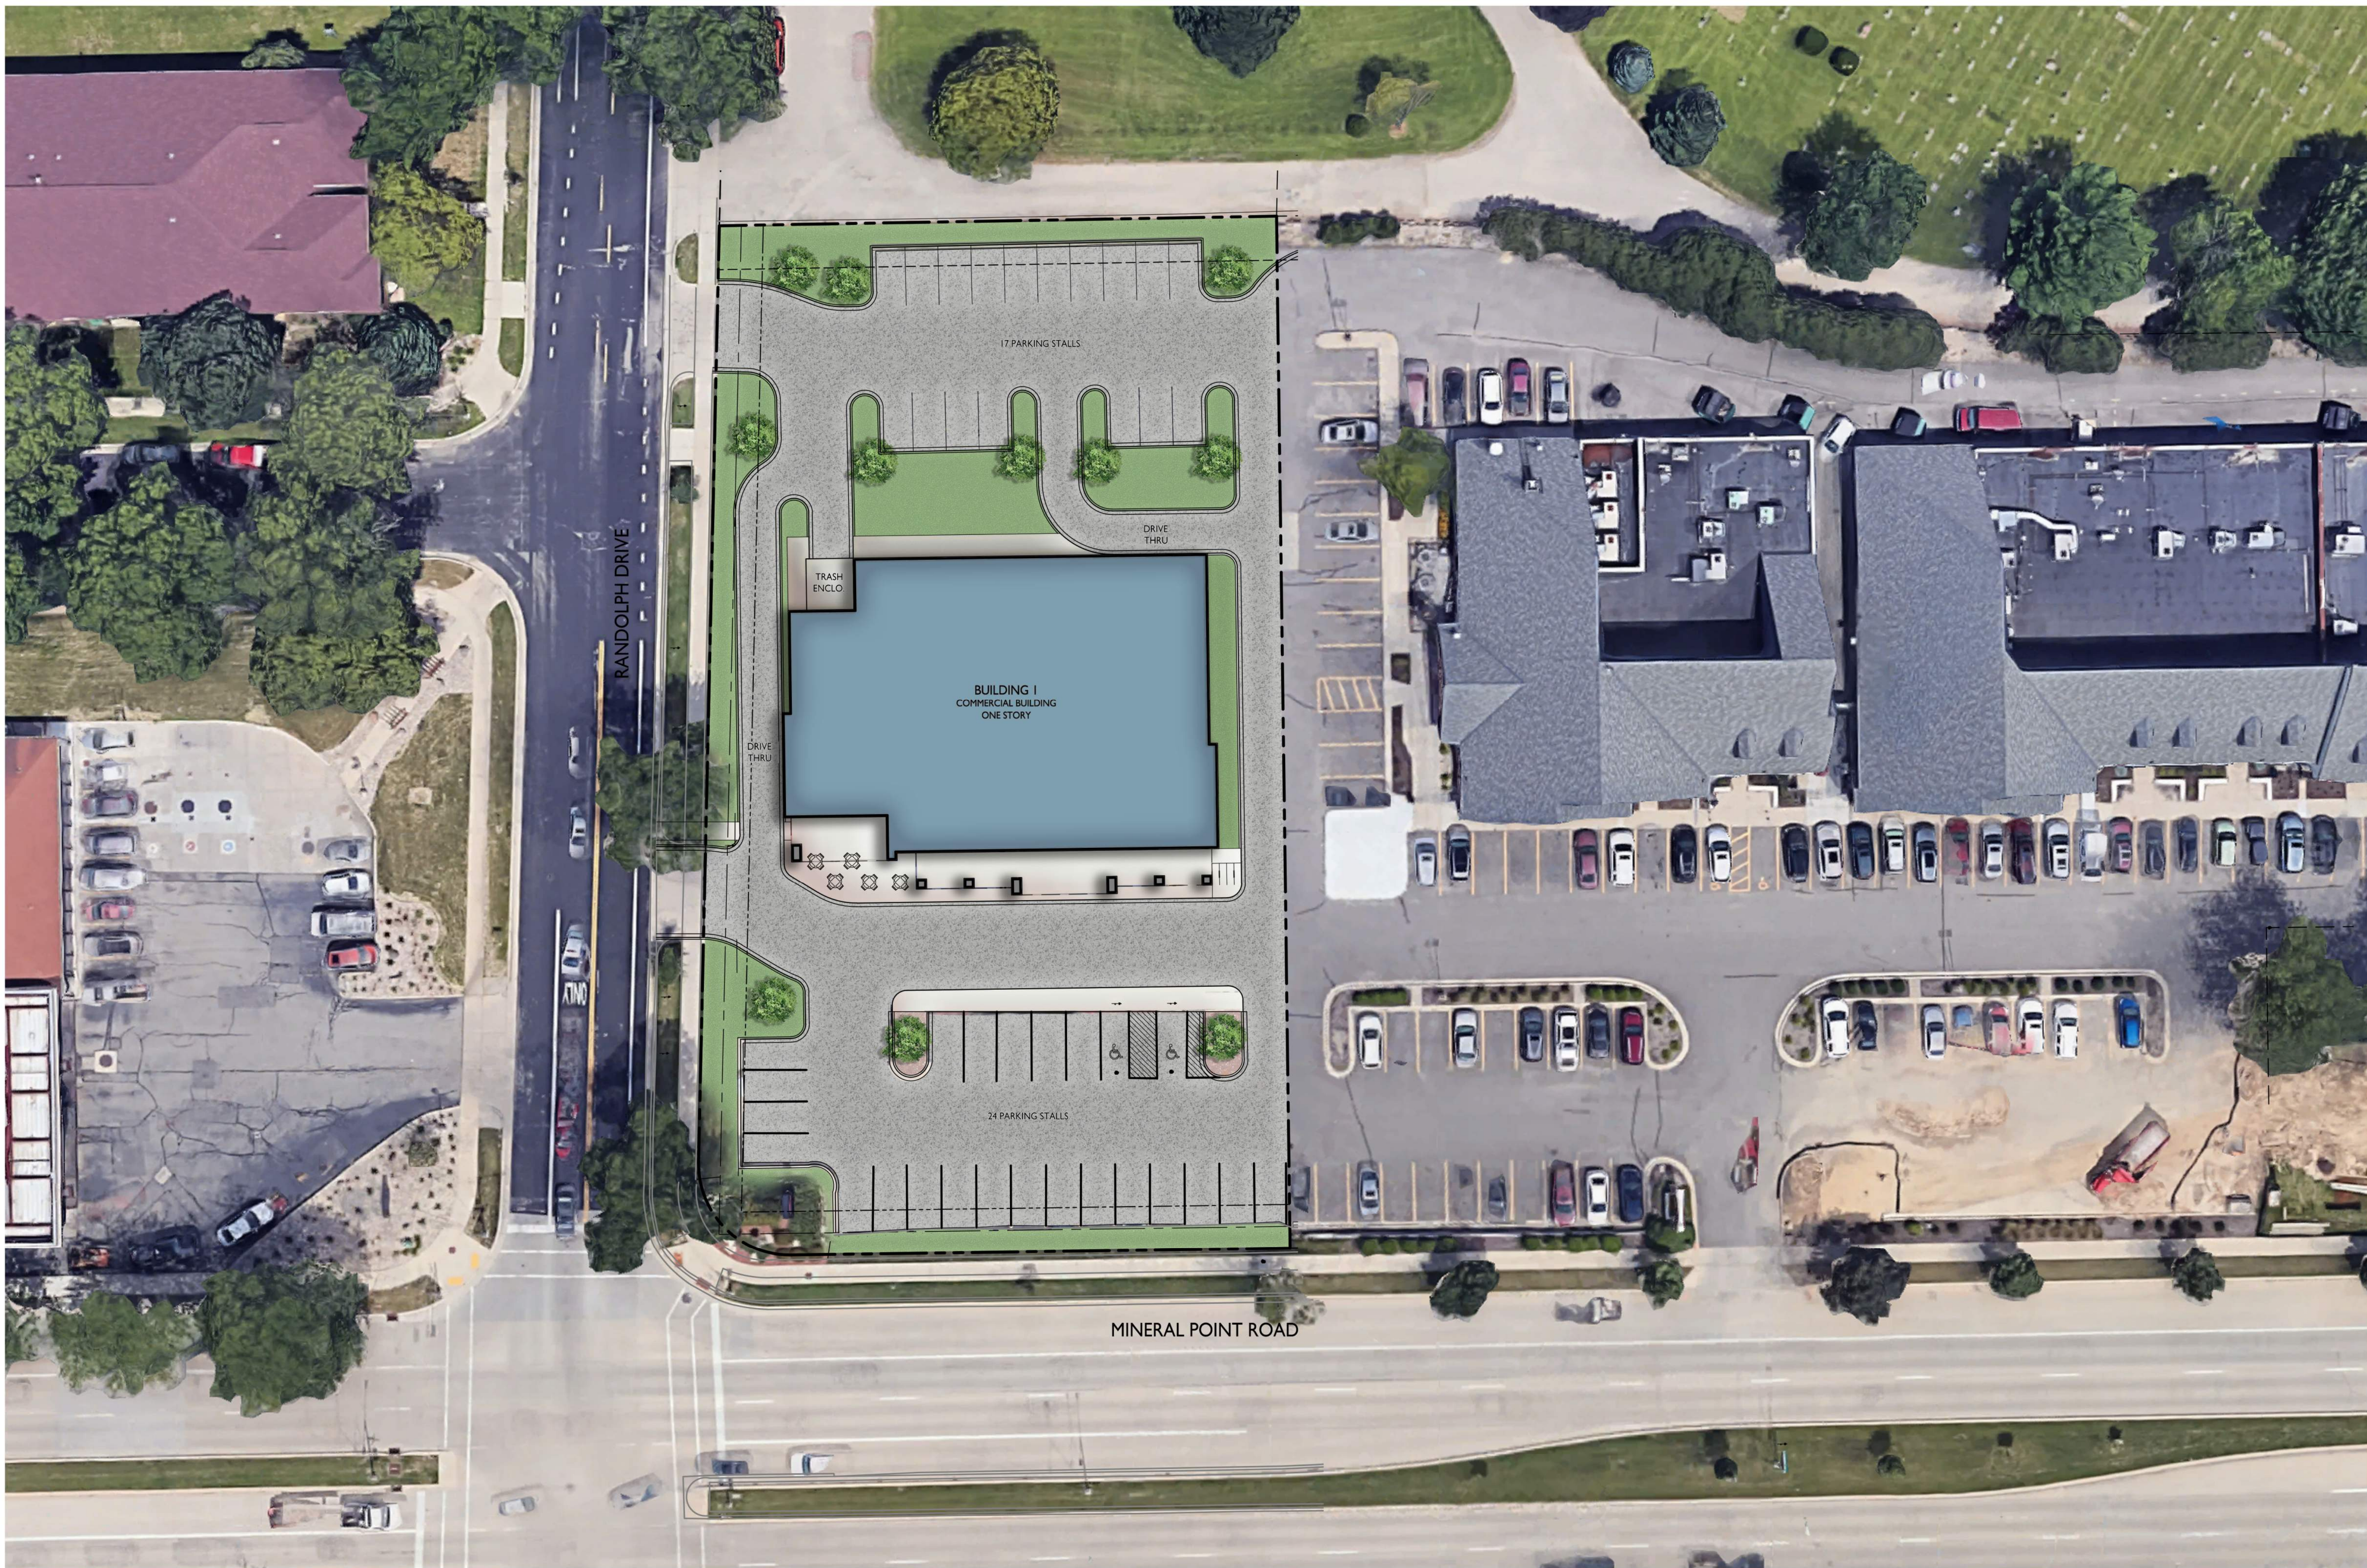

Site Locator Map
Proposed Pizza Hut Redevelopment
7440 Mineral Point Road
June 27, 2022

ISSUED
 Issued for Review - June 27, 2022

PROJECT TITLE
**Proposed Pizza Hut
 Redevelopment**

7440 Mineral Point Road
 Madison, WI
 SHEET TITLE
Site Plan

SHEET NUMBER

C-1.1
 PROJECT NO. **1840**
 © Knothe & Bruce Architects, LLC

1
A-1.1
FIRST FLOOR PLAN
3/16"=1'-0"

ISSUED
 Issued for Review - June 27, 2022

PROJECT TITLE
 Proposed Pizza Hut
 Redevelopment

7440 Mineral Point Road
 Madison, WI
SHEET TITLE
 First Floor Plan

SHEET NUMBER

A- 1.1

PROJECT NO. 1840
© 2013 Knothe & Bruce Architects, LLC

Site Context Photos
Proposed Pizza Hut Redevelopment
7440 Mineral Point Road
June 27, 2022

NOT FOR CONSTRUCTION

1
A-2.2
COLORED ELEVATION - SOUTH
1/8" = 1'-0"

2
A-2.2
COLORED ELEVATION - WEST
1/8" = 1'-0"

3
A-2.2
COLORED ELEVATION - EAST
1/8" = 1'-0"

4
A-2.2
COLORED ELEVATION - NORTH
1/8" = 1'-0"

ISSUED

PROJECT TITLE
Proposed Pizza
Hut
Redevelopment

7440 Mineral Point
Road
Madison, WI
SHEET TITLE
EXTERIOR
ELEVATIONS
COLORED