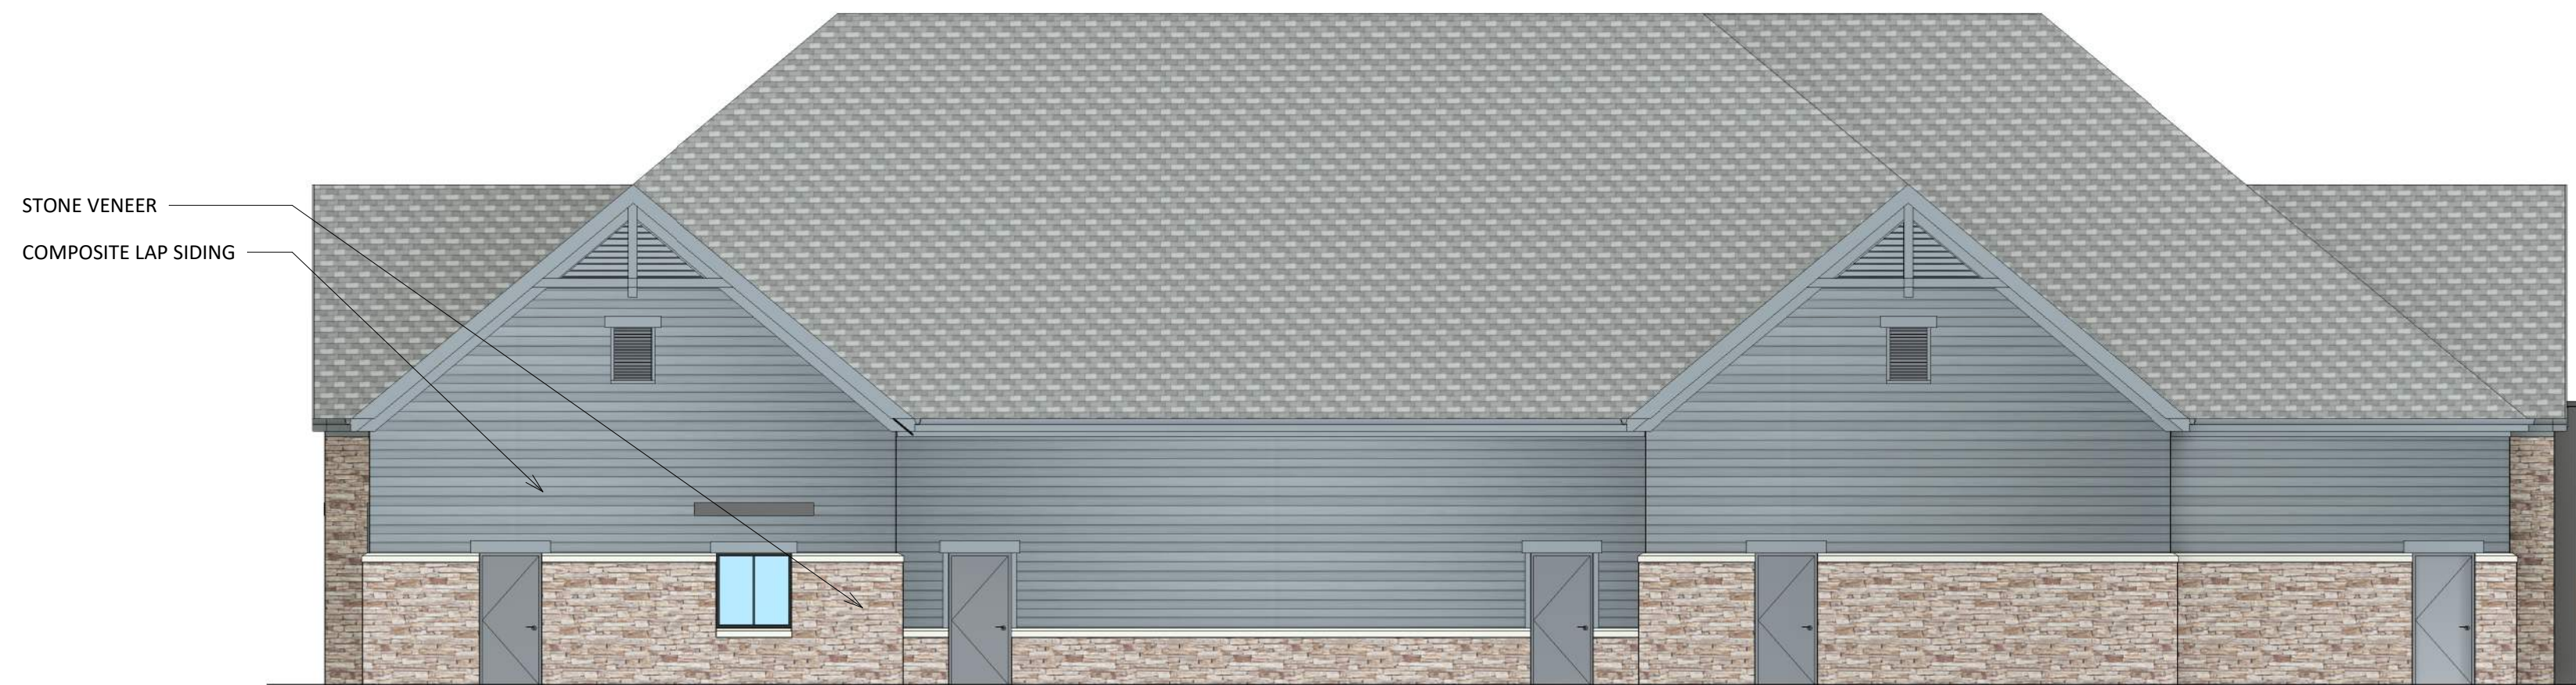

SHEET NUMBER

C-1.1
 PROJECT NO. **1840**
 © Knothe & Bruce Architects, LLC

1
A-1.1
FIRST FLOOR PLAN
3/16"=1'-0"

ISSUED
 Issued for Review - June 27, 2022

PROJECT TITLE
 Proposed Pizza Hut
 Redevelopment

7440 Mineral Point Road
 Madison, WI
SHEET TITLE
 First Floor Plan

SHEET NUMBER

A- 1.1

PROJECT NO. 1840
© 2013 Knothe & Bruce Architects, LLC

Site Context Photos
Proposed Pizza Hut Redevelopment
7440 Mineral Point Road
June 27, 2022

NOT FOR CONSTRUCTION

1
A-2.2
COLORED ELEVATION - SOUTH
1/8" = 1'-0"

2
A-2.2
COLORED ELEVATION - WEST
1/8" = 1'-0"

3
A-2.2
COLORED ELEVATION - EAST
1/8" = 1'-0"

4
A-2.2
COLORED ELEVATION - NORTH
1/8" = 1'-0"

ISSUED

PROJECT TITLE
Proposed Pizza
Hut
Redevelopment

7440 Mineral Point
Road
Madison, WI
SHEET TITLE
EXTERIOR
ELEVATIONS
COLORED

SHEET NUMBER

A-2.2
PROJECT NUMBER 1840

 **Pizza Hut**

SIGNAGE

SIGNAGE

SIGNAGE

SIGNAGE

SIGNAGE