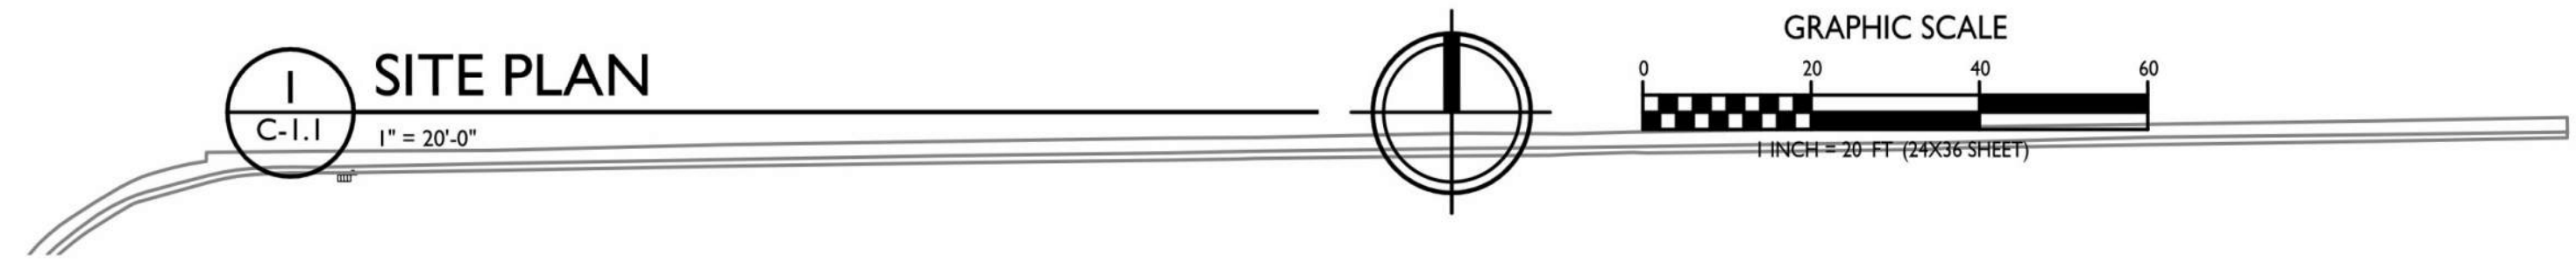

ISSUED
Issued for Review - June 27, 2022

PROJECT TITLE
**Proposed Pizza Hut
Redevelopment**

7440 Mineral Point Road
Madison, WI
SHEET TITLE
Site Plan

SHEET NUMBER

C-1.1
PROJECT NO. **1840**
© Knothe & Bruce Architects, LLC