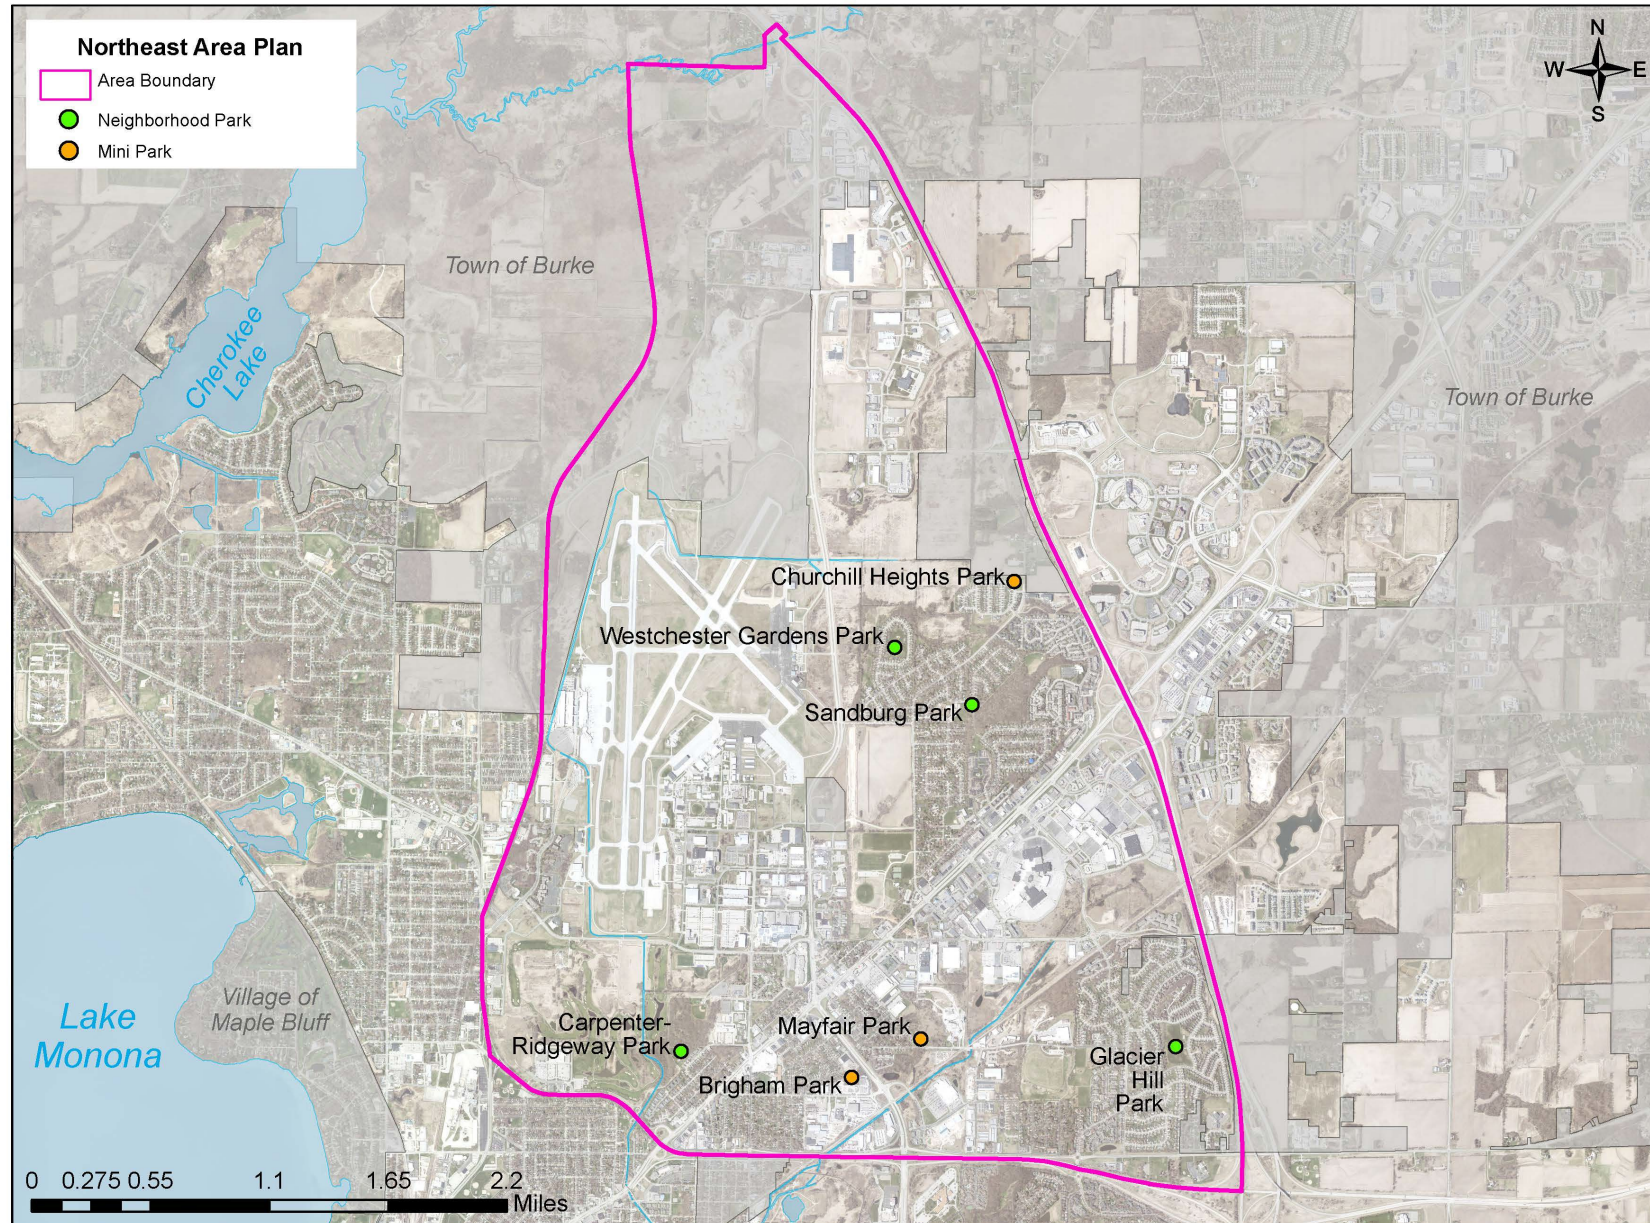

# Public Engagement – Planning Hosted

Community Meeting

- January 31, 2023

Northeast Area Open  
House

- March 29, 2023

Sandburg  
Neighborhood Walk

- July 12, 2023

Northeast Area  
Connect

- August 15, 2023 – Reindahl Park
- August 16, 2023 – Sycamore Park