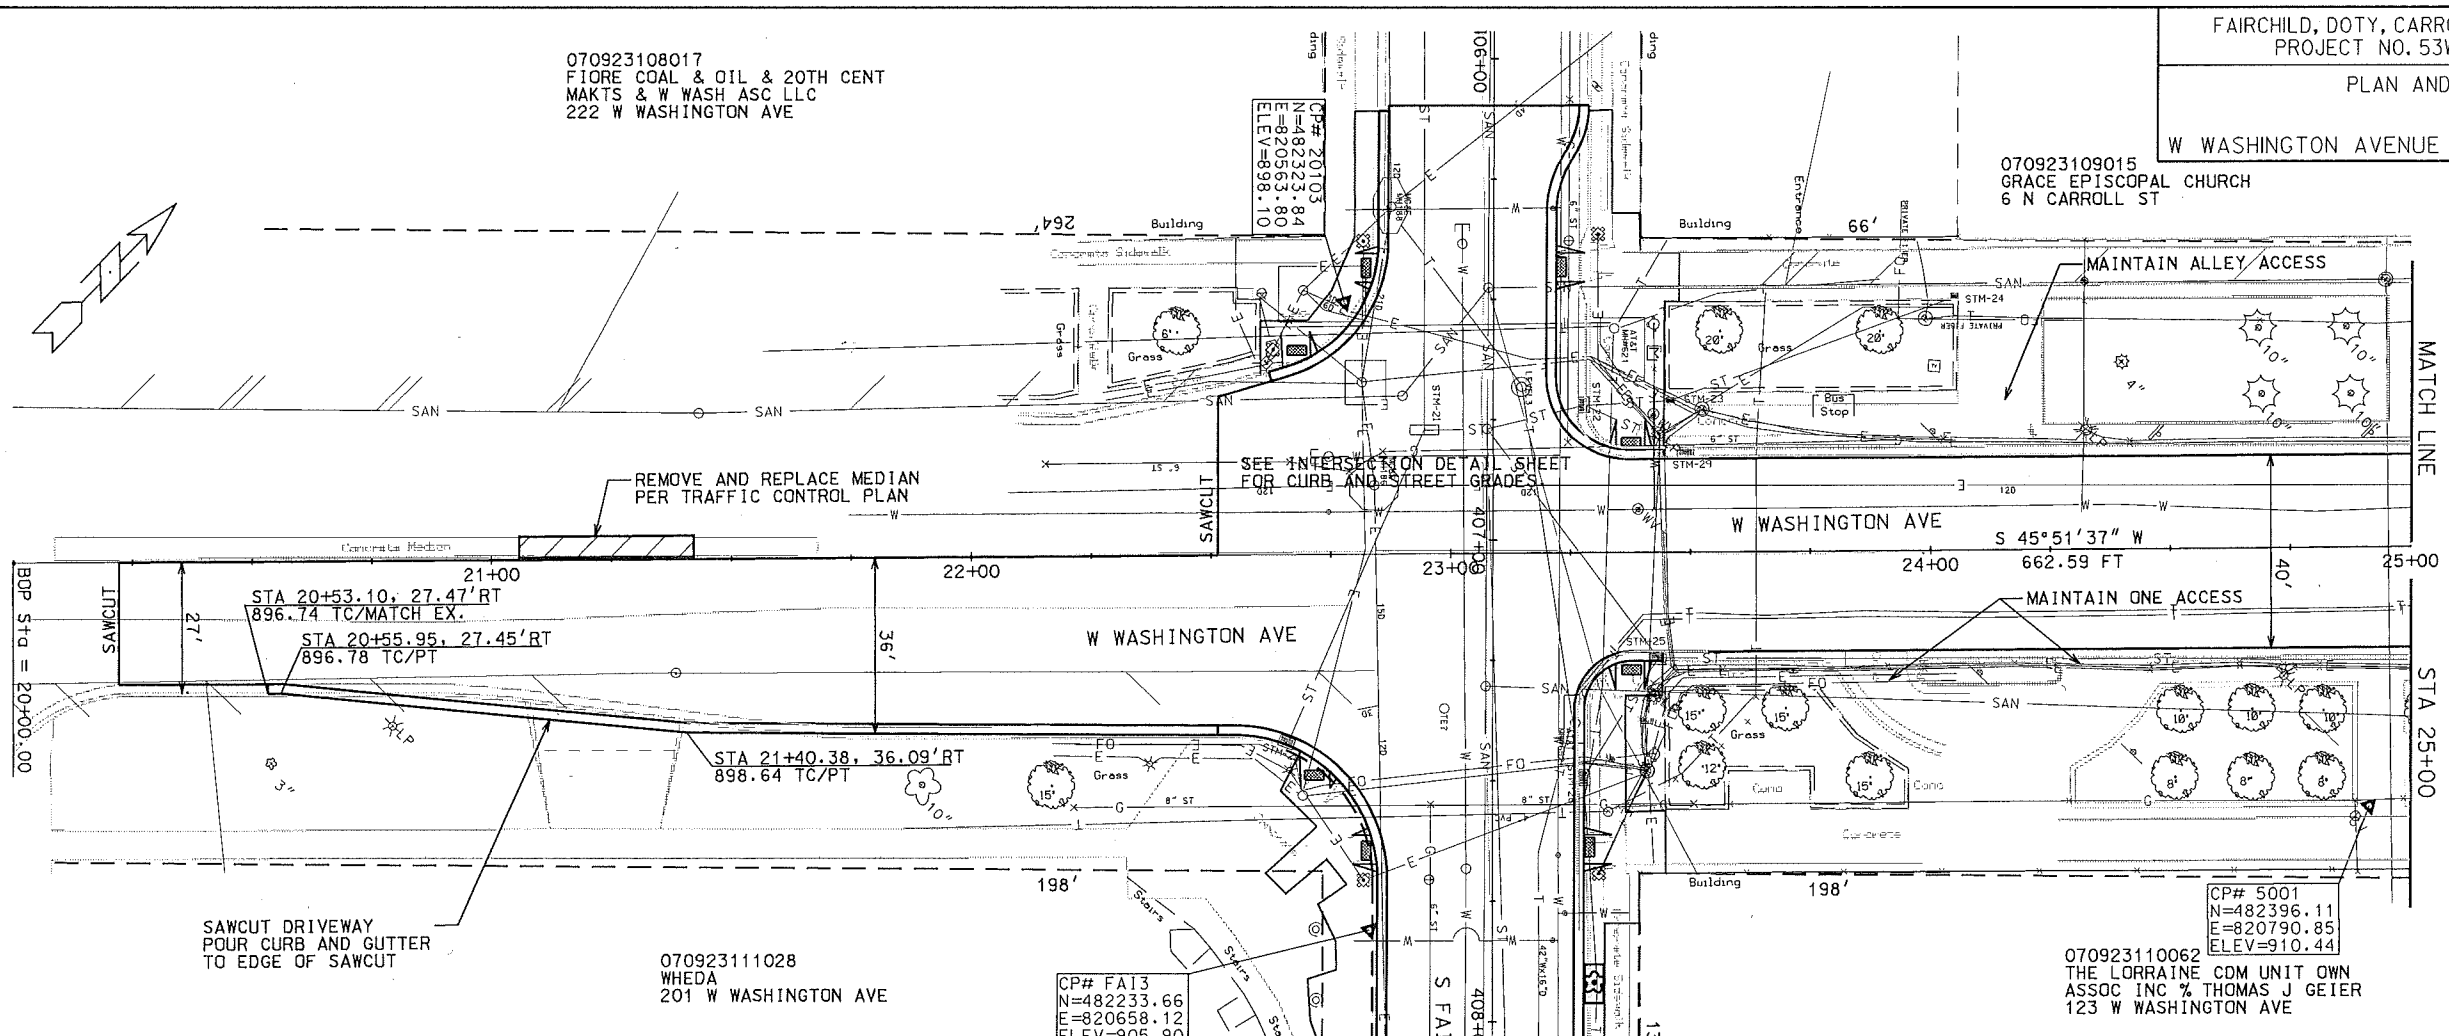

PLAN AND PROFILE

W WASHINGTON AVENUE CITY OF MADISON

070923108017
FIORE COAL & OIL & 20TH CENT
MAKTS & W WASH ASC LLC
222 W WASHINGTON AVE

070923109015
GRACE EPISCOPAL CHURCH
6 N CARROLL ST

ORIGINATOR: CITY OF MADISON, STREETS DIVISION

PLOT SCALE:

PLOT NAME:

REV. DATE: