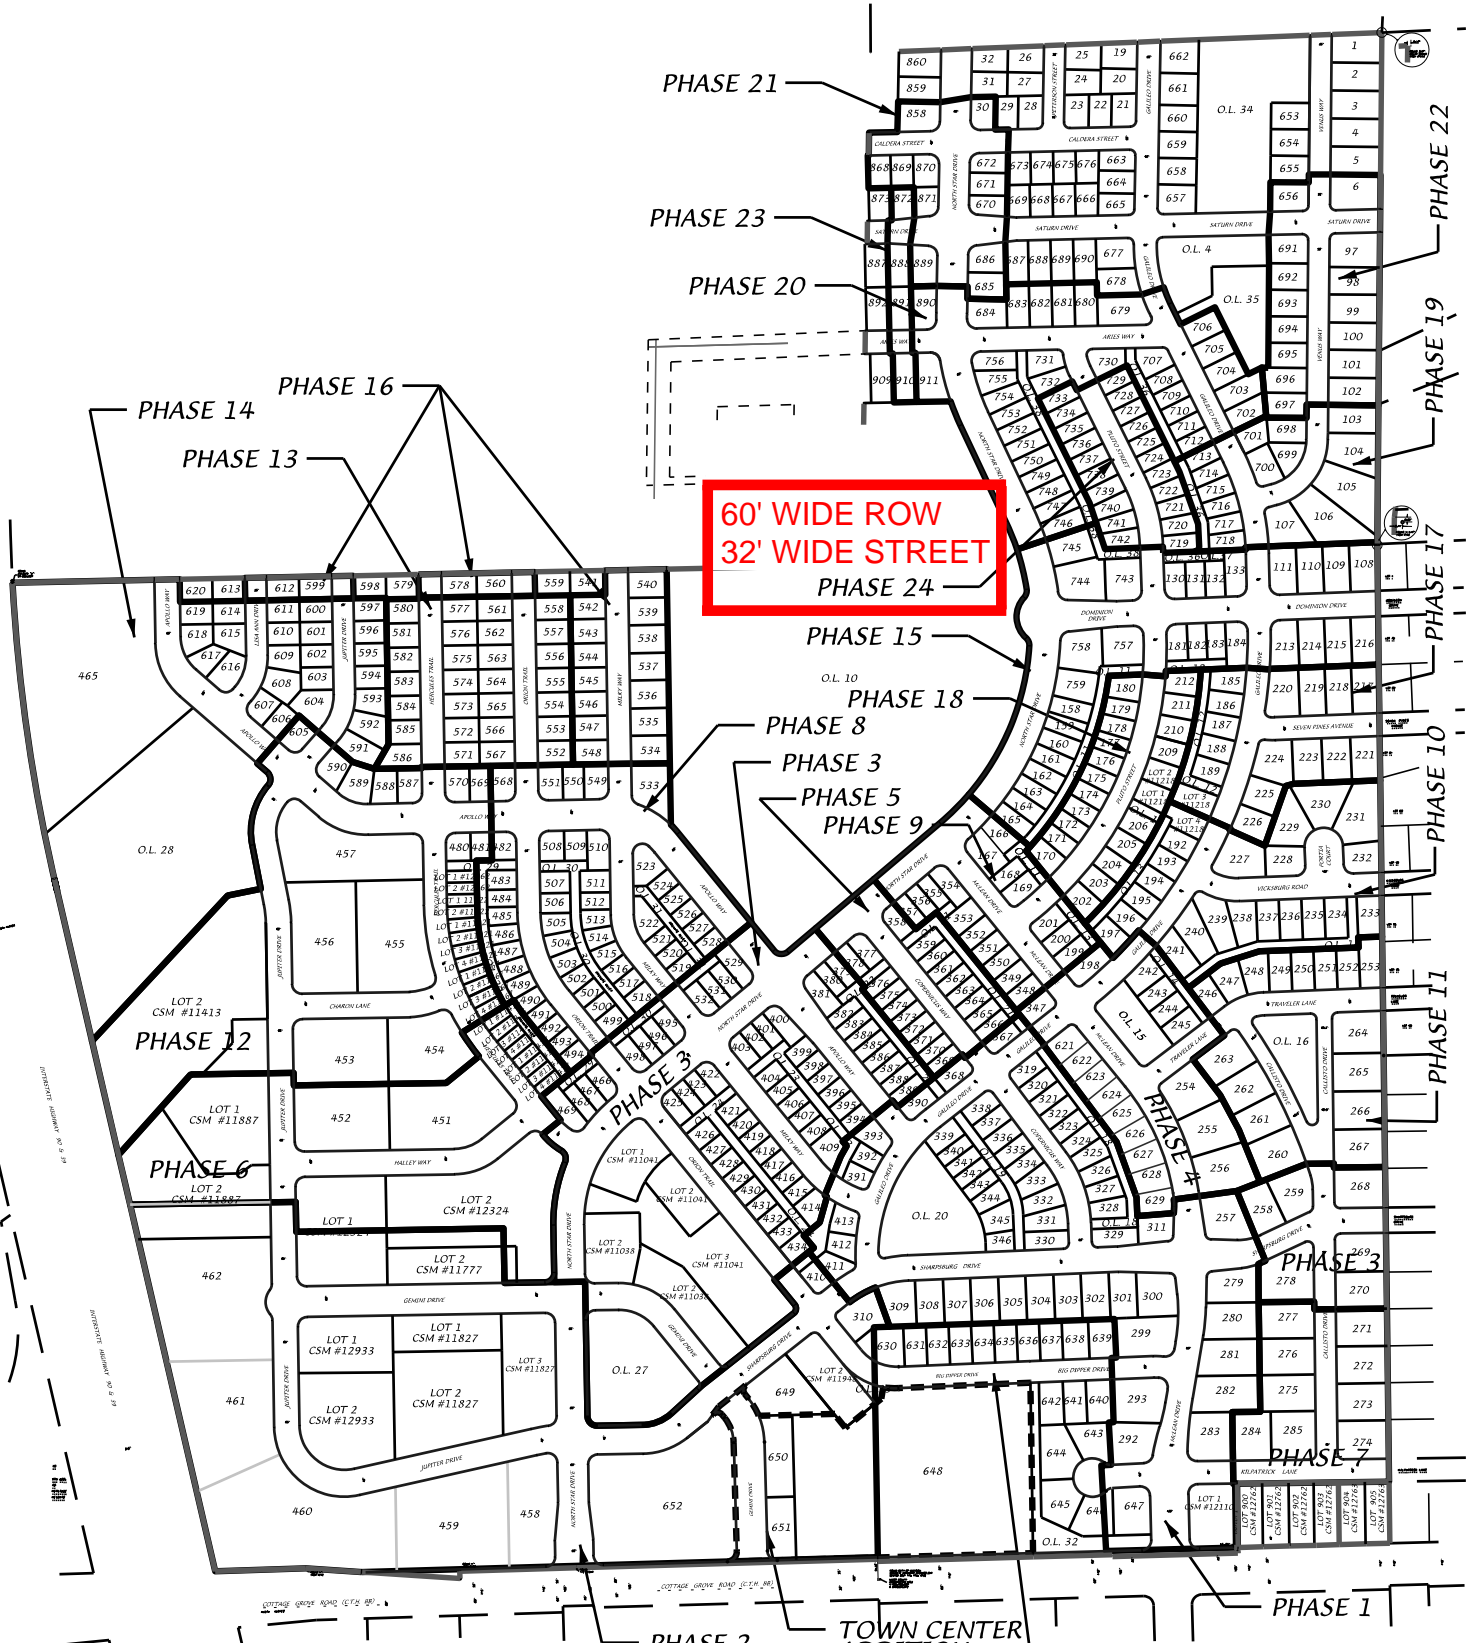

Grandview Commons - Phase Map

D'ONOFRIO KOTKKE AND ASSOCIATES, INC.

7530 Westward Way, Madison, WI 53717
 Phone: 608.833.7530 • Fax: 608.833.1089

YOUR NATURAL RESOURCE FOR LAND DEVELOPMENT

0 500

Scale 1" = 500'

DATE: 10-21-16

REV:

F.N.: 14-05-155

DRAWN BY: DND

U:/USER/0505101/Phase Map.DGN