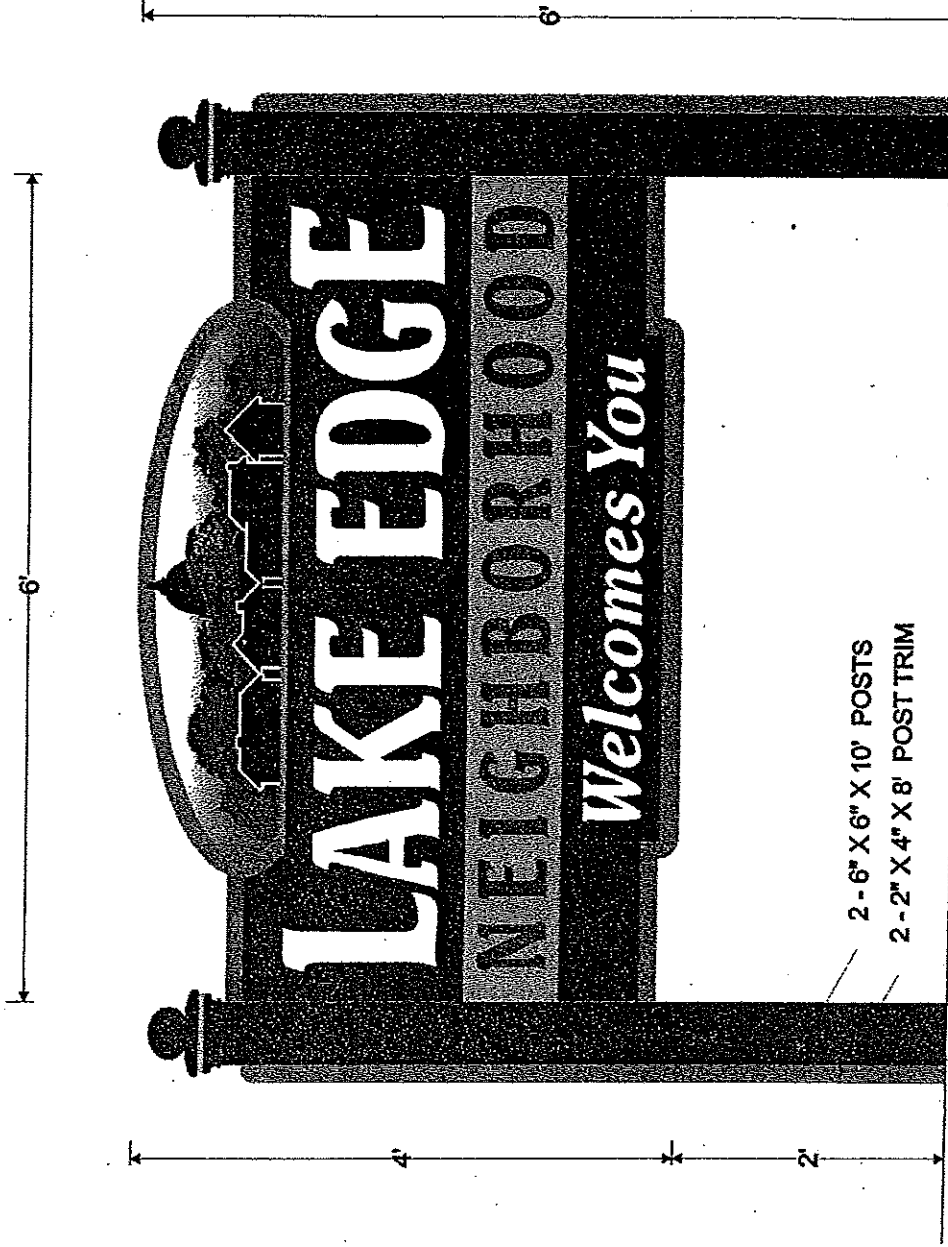

310 Locust Drive • Verona, WI 53593
(608) 848-1900 • (608) 848-1901 FAX
www.buschsigns.com • Email: donbusch@buschsigns.com

JOB NAME: Lake Edge Neighborhood
FAXED / E-MAILED: BH. 9/27/10

SCALE: 3/4" = 1'

QUANTITY: 1 - Single Sided

TYPE STYLES: Seagull - Heavy.

Lit - Medium Condensed Italic

DESIGNER: Brian H. 9/27/10

COLORS

BACKGROUND:

SW. 6006 Black Bean stain

BACK: SW. 6006 Black Bean stain

BORDER: 1 1/2"

SW. 6115 Totally Tan

LETTERS: SW. White paint (raised), & SW. 6103 Tea Chest stain (blasted in)

LOGO: SW. Houseplant, White, & Black

Logo Background - Gradation from

SW. White paint down to Imperial Blue paint

MISC: Raised Band - *SW. 6696 Quilt Gold

POSTS: SW. 6006 Black Bean stain

Post Tops - Black Bean stain, & Quilt Gold

POST TRIM: SW. 6115 Totally Tan

This Design is the exclusive property of
BUSCH'S SIGNS & DESIGNS, INC. and can not be
reproduced, copied, or exhibited without
BUSCH'S SIGNS & DESIGNS, INC.
prior written consent.

CUSTOMER APPROVAL: *Suzanne Van Beuren*

DATE: 10/8/10