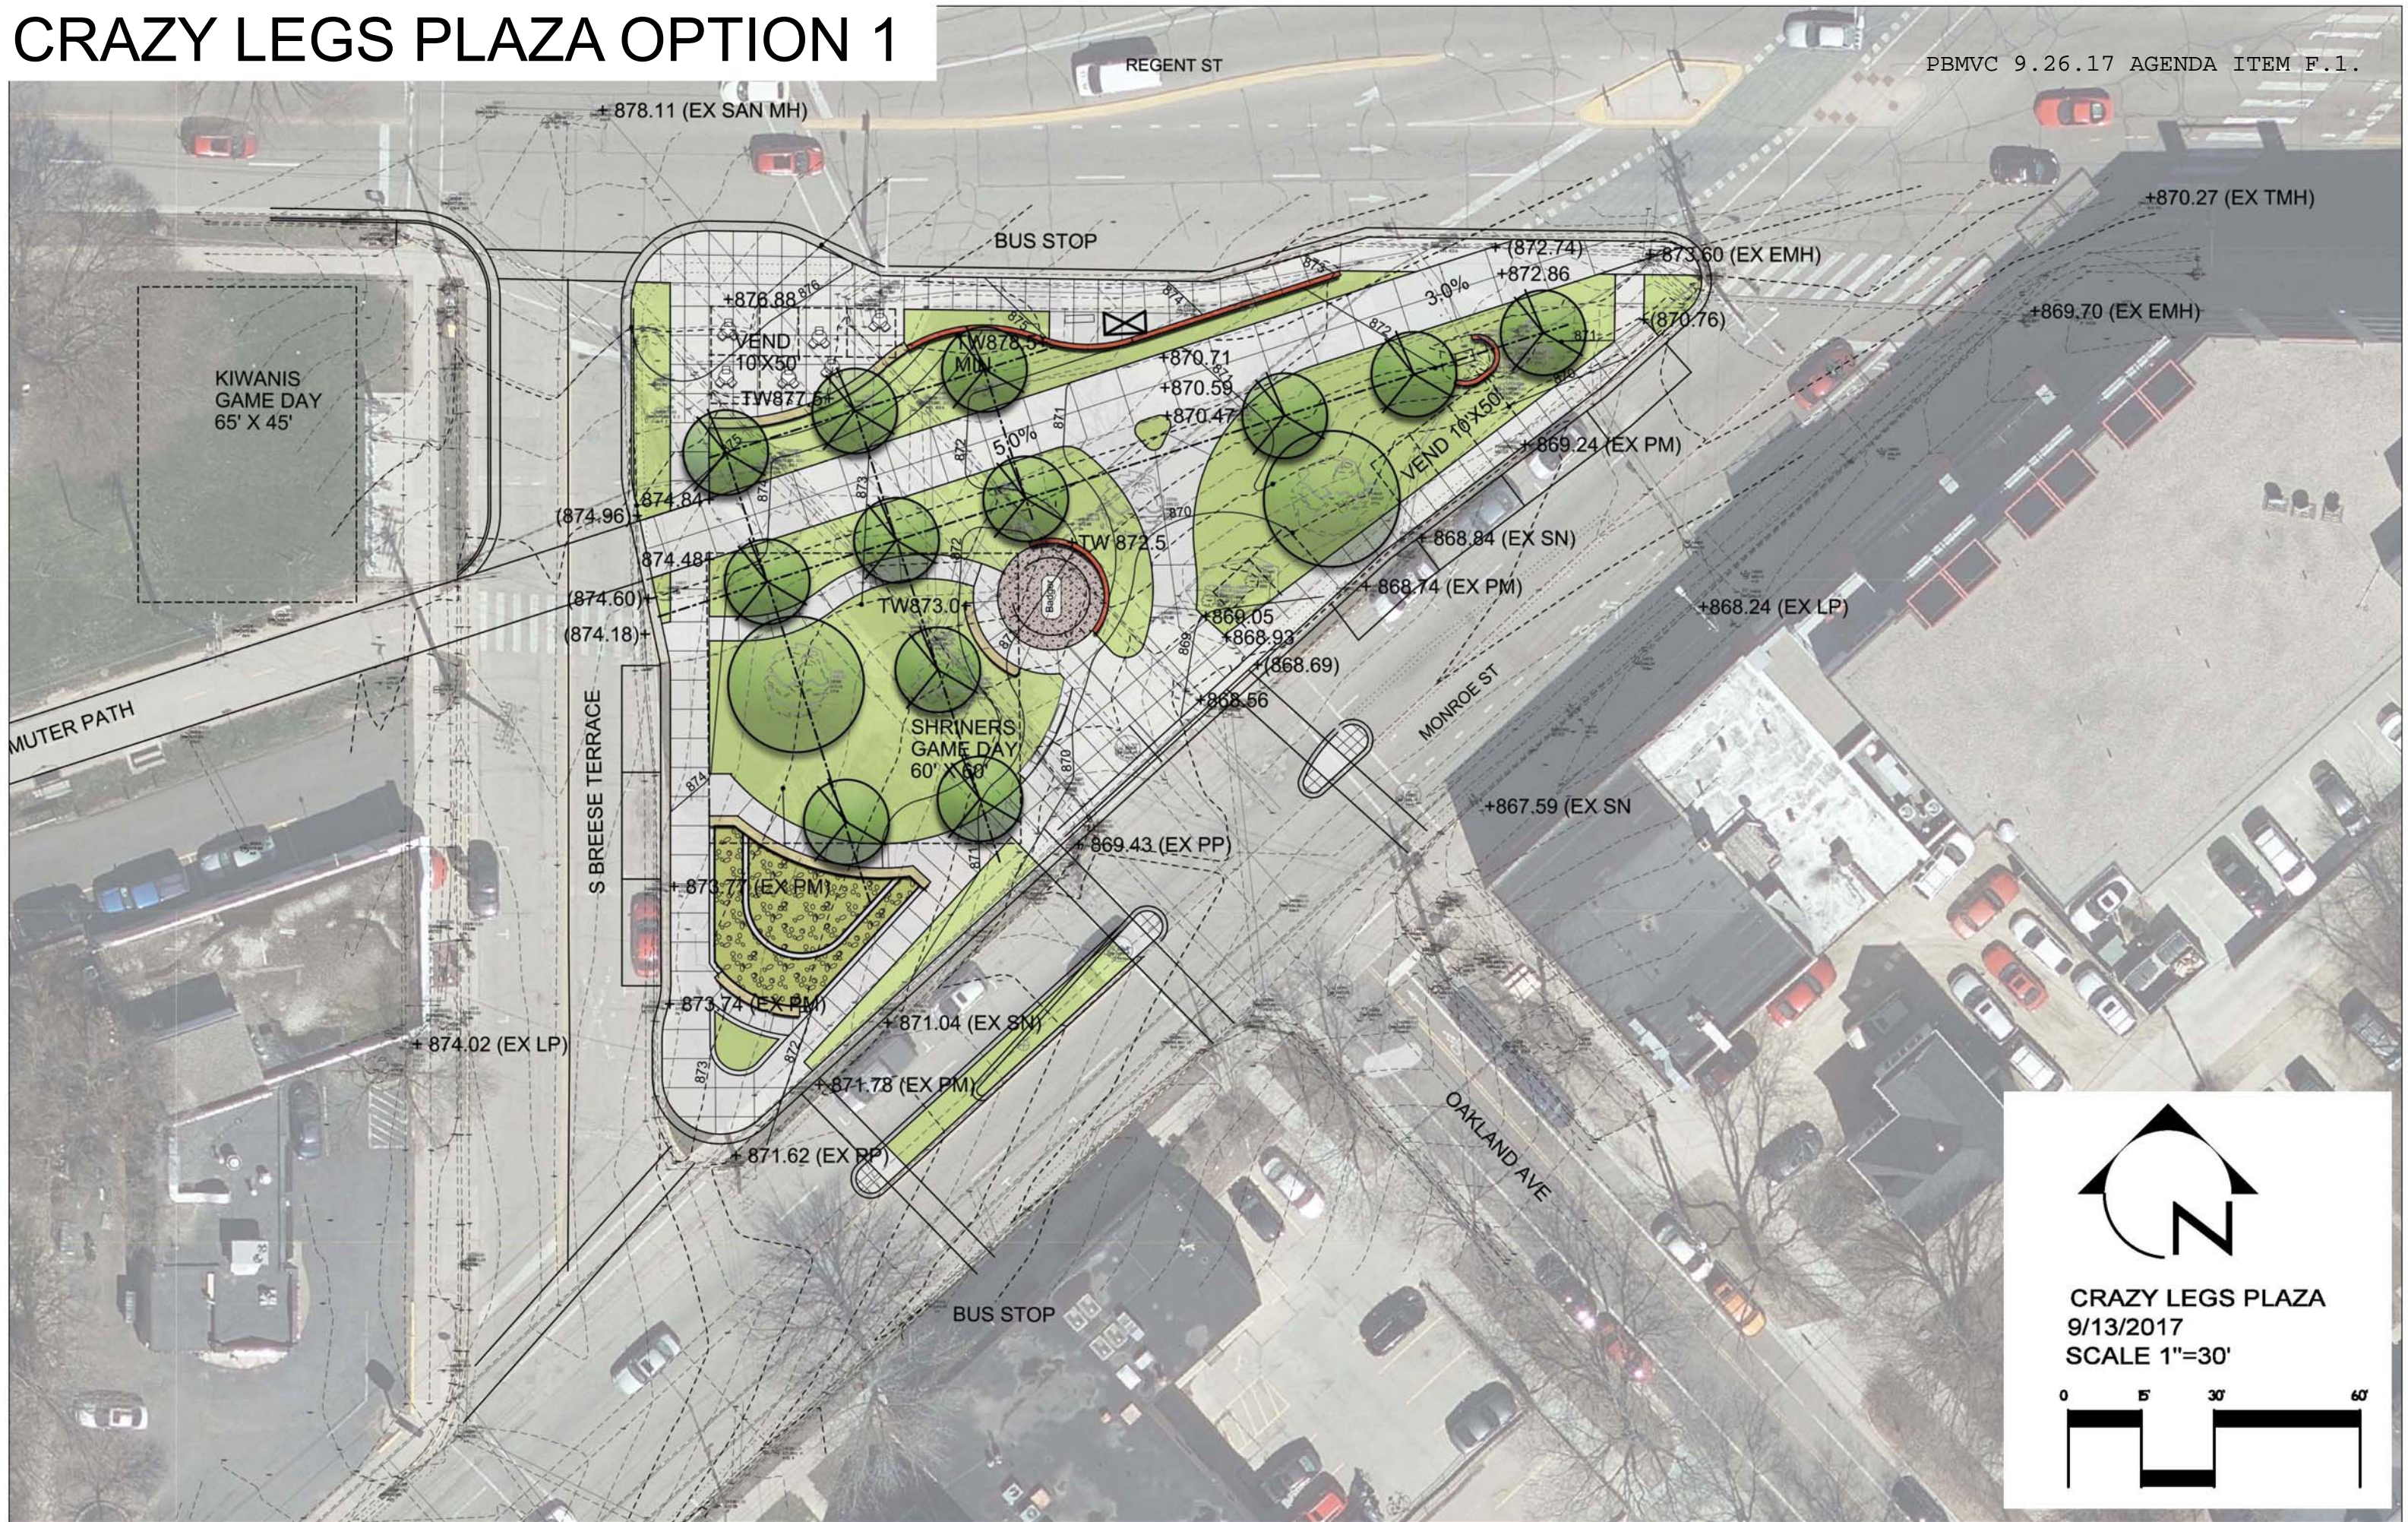

# CRAZY LEGS PLAZA OPTION 1

PBMVC 9.26.17 AGENDA ITEM F.1.

CRAZY LEGS PLAZA  
9/13/2017  
SCALE 1"=30'