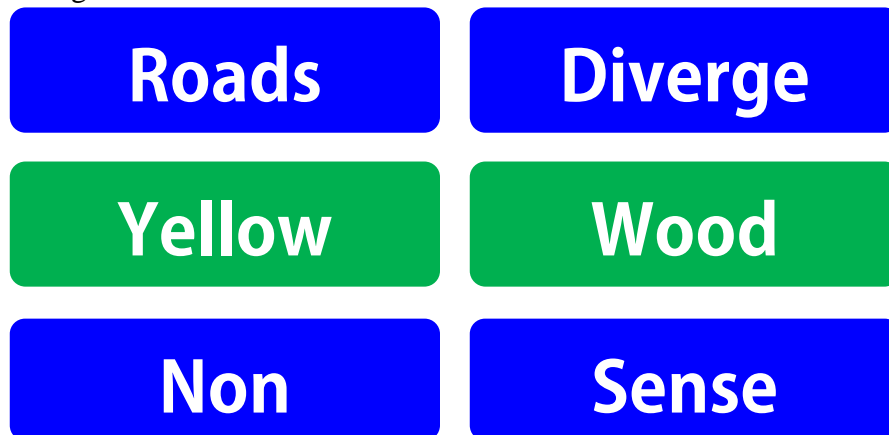

Aaron's vision, *Roads Diverge*, is a playful take on street signs and is composed of the same common street signs that mark most intersections throughout the world. The signs themselves display dualities that reference iconic poems, lyrics, or sayings, with sources as diverse as Bob Dylan, T.S. Eliot, and Robert Frost.

Pole 1:

9" signs

These graphics are for illustrative purposes only, sign colors; font and type size will utilize our standard City street sign templates.

6" signs

Pole #2

9" signs

6" signs

Pole #3